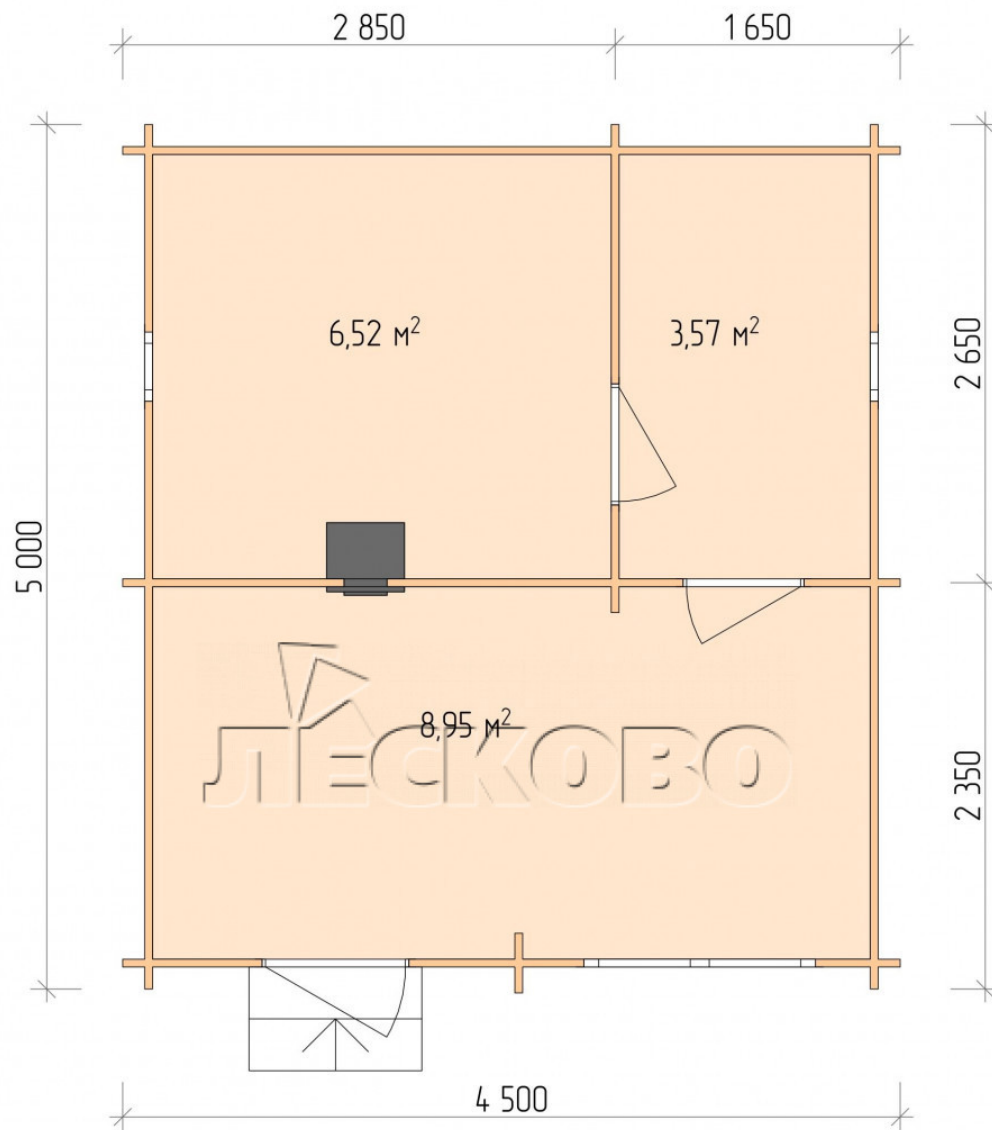

# Разрез

## House Kit

- Wall kit: 44 × 145 mm mini-chamber drying chamber with bowls for the project. The material of the tree is spruce, pine (GOST 8486). Humidity 12-14%. The height of the walls is 2.16 m.;
- Logs, lower harness: board 45 × 145 mm chamber drying 10-12%;
- Floors: floorboard 35 mm., Chamber drying;
- Ceiling: imitation of a bar 20 × 135 mm, Chamber drying;
- Wooden windows, glass 4 mm, Single. Treatment with a colorless antiseptic. Hardware;

0.40×0.38 м.2 шт.

1.34×0.91 м.1 шт.

- Wooden doors;

0.84×1.885 м.  
bath.2 шт.

0.84×1.885 м.  
glass.1 шт.

7. Platbands: dry planed board 20 × 100 mm;

8. Roof: shingles;

9. Skirting board 35 mm.