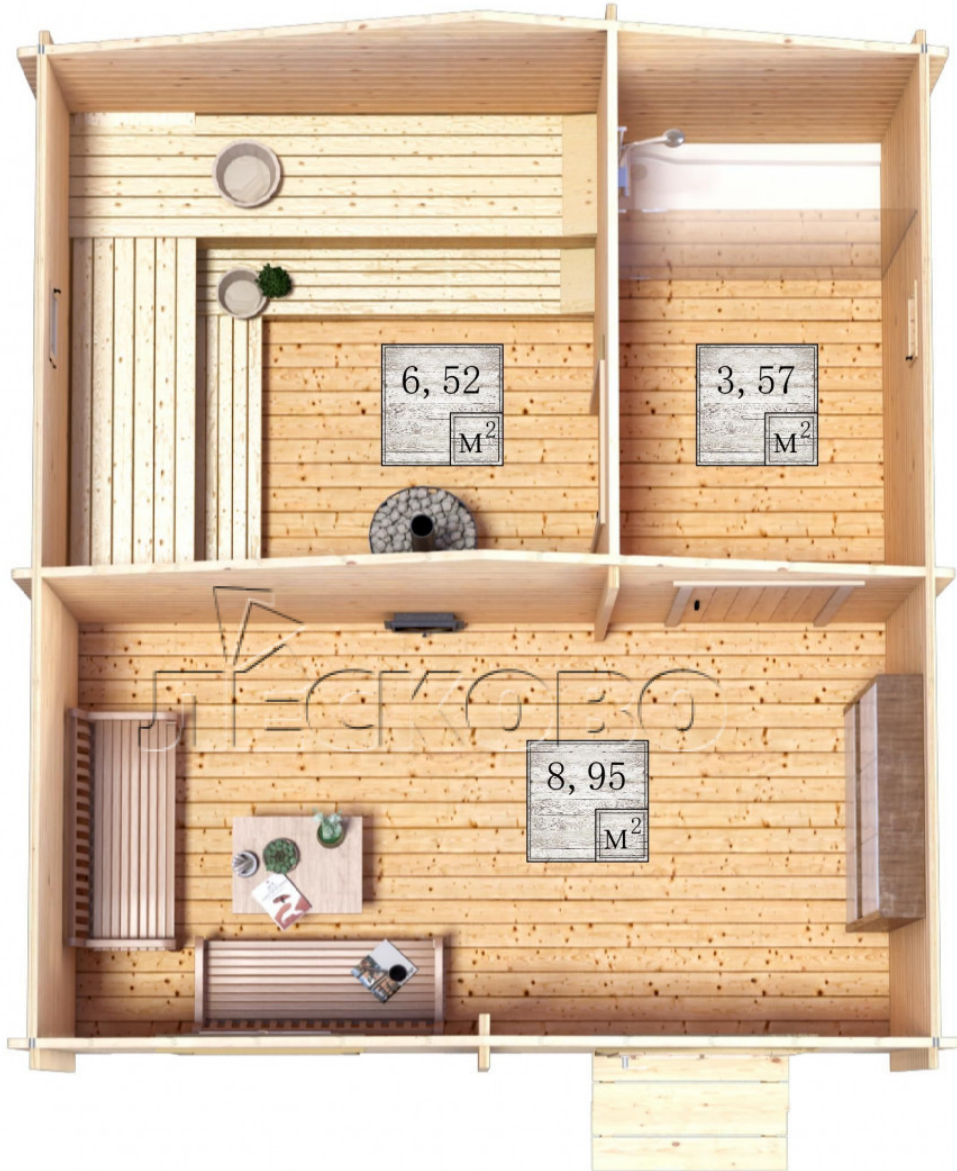

## Outdoor sauna "BL" series 4.5x5

Project Dimensions

4.5 × 5 / 19.8 m<sup>2</sup>

Full house set

**3,963 €**

### Timber

45 MM

65 MM  
+ 923 €

# Разрез

## House Kit

- Wall kit: 44 × 145 mm mini-chamber drying chamber with bowls for the project. The material of the tree is spruce, pine (GOST 8486). Humidity 12-14%. The height of the walls is 2.16 m.;
- Logs, lower harness: board 45 × 145 mm chamber drying 10-12%;
- Floors: floorboard 35 mm., Chamber drying;
- Ceiling: imitation of a bar 20 × 135 mm, Chamber drying;
- Wooden windows, glass 4 mm, Single. Treatment with a colorless antiseptic. Hardware;