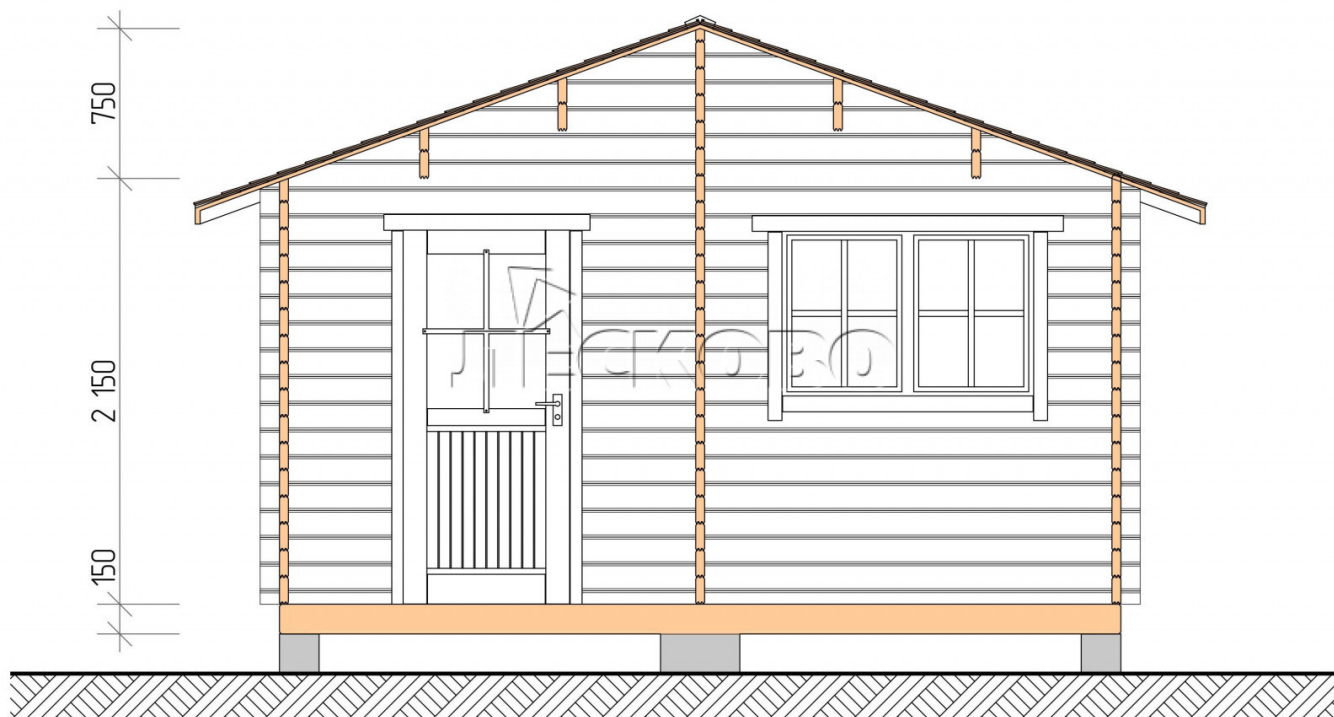

## Outdoor sauna "BL" series 4.5x5

Project Dimensions

4.5 × 5 / 19.8 m<sup>2</sup>

Full house set

**3,963 €**

# Разрез