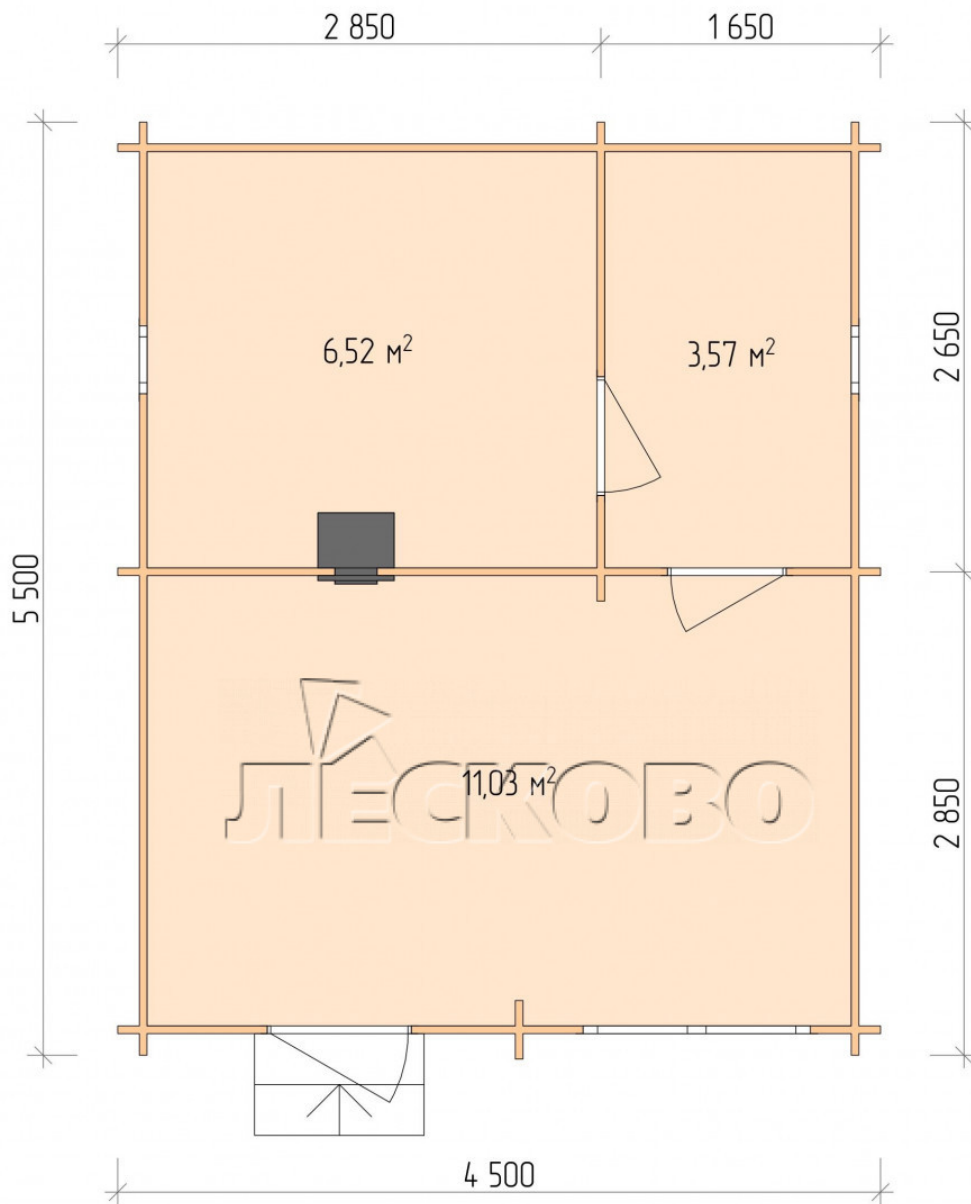

Outdoor sauna "BL" series 4.5×5.5

Project Dimensions

4.5 × 5.5 / 21.9 m²

Full house set

5,352 €

Timber

45 MM

65 MM
+ 1,240 €

Project planning

4 500

5 500

Разрез

House Kit

- Wall kit: 44 × 145 mm mini-chamber drying chamber with bowls for the project. The material of the tree is spruce, pine (GOST 8486). Humidity 12-14%. The height of the walls is 2.16 m.;
- Logs, lower harness: board 45 × 145 mm chamber drying 10-12%;
- Floors: floorboard 35 mm., Chamber drying;
- Ceiling: imitation of a bar 20 × 135 mm, Chamber drying;
- Wooden windows, glass 4 mm, Single. Treatment with a colorless antiseptic. Hardware;

0.40×0.38 м.2 шт.

1.34×0.91 м.1 шт.

- Wooden doors;

0.84×1.885 м.
bath.2 шт.

0.84×1.885 м.
glass.1 шт.

7. Platbands: dry planed board 20 × 100 mm;

8. Roof: shingles;

9. Skirting board 35 mm.