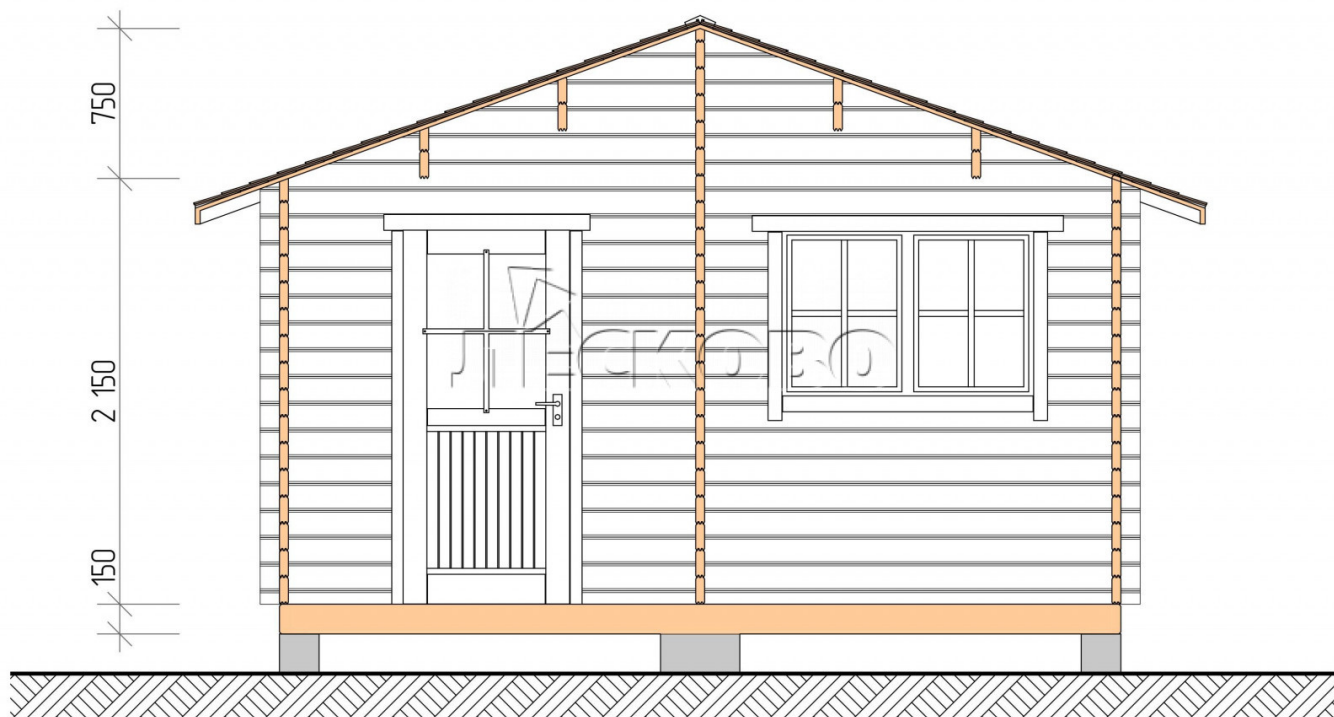

Outdoor sauna "BL" series 4.5×5.5

Project Dimensions

4.5 × 5.5 / 21.9 m²

Full house set

5,352 €

Timber

45 MM

65 MM
+ 1,240 €

Project planning

4 500

5 500

Разрез

House Kit

- Wall kit: 44 × 145 mm mini-chamber drying chamber with bowls for the project. The material of the tree is spruce, pine (GOST 8486). Humidity 12-14%. The height of the walls is 2.16 m.;
- Logs, lower harness: board 45 × 145 mm chamber drying 10-12%;
- Floors: floorboard 35 mm., Chamber drying;
- Ceiling: imitation of a bar 20 × 135 mm, Chamber drying;
- Wooden windows, glass 4 mm, Single. Treatment with a colorless antiseptic. Hardware;

0.40×0.38 м.2 шт.

1.34×0.91 м.1 шт.

- Wooden doors;

0.84×1.885 м.
bath.2 шт.

0.84×1.885 м.
glass.1 шт.

7. Platbands: dry planed board 20 × 100 mm;

8. Roof: shingles;

9. Skirting board 35 mm.