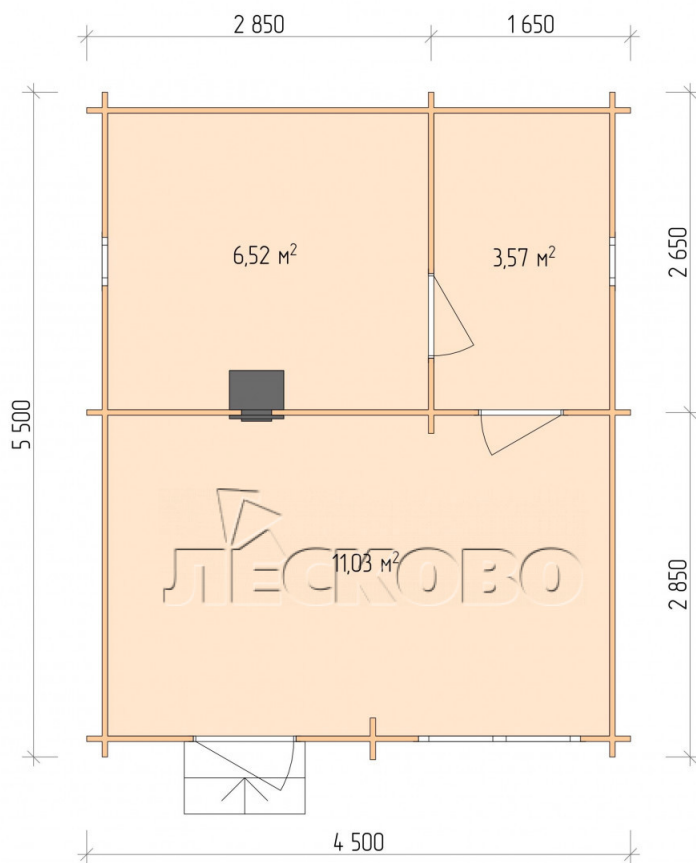

Outdoor sauna "BL" series 4.5×5.5

Project Dimensions

4.5 × 5.5 / 21.9 m²

Цена

5,974 €

Timber

45 mm

65 mm
+ 1,341 €

Assembling a house kit

No assembly required

Assembly required
+ 1,494 €

Project planning

Разрез

House Kit

- Wall kit: 44 × 145 mm mini-chamber drying chamber with bowls for the project. The material of the tree is spruce, pine (GOST 8486). Humidity 12-14%. The height of the walls is 2.16 m.;

- Logs, lower harness: board 45 × 145 mm chamber drying 10-12%;
- Floors: floorboard 35 mm., Chamber drying;
- Ceiling: imitation of a bar 20 × 135 mm, Chamber drying;
- Wooden windows, glass 4 mm, Single. Treatment with a colorless antiseptic. Hardware;

0.40×0.38 м.2 шт. 1.34×0.91 м.1 шт.

- Wooden doors;

0.84×1.885 м.
bath.2 шт.

0.84×1.885 м.
glass.1 шт.

7. Platbands: dry planed board 20 × 100 mm;

8. Roof: shingles;

9. Skirting board 35 mm.

+7 (4942) 499-770