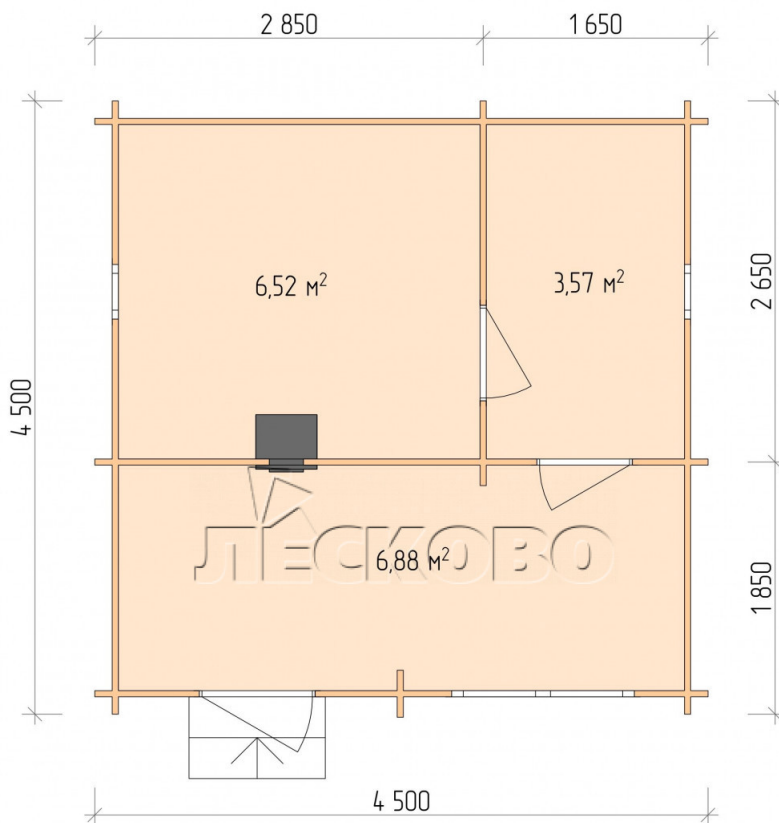

Outdoor sauna "BL" series 4.5×4.5

Project Dimensions

4.5 × 4.5 / 17.7 m²

Цена

5,376 €

Timber

45 mm

65 mm
+ 1,222 €

Assembling a house kit

No assembly required

Assembly required
+ 1,344 €

Project planning

Разрез

House Kit

- Wall kit: 44 × 145 mm mini-chamber drying chamber with bowls for the project. The material of the tree is spruce, pine (GOST 8486). Humidity 12-14%. The height of the walls is 2.16 m.;

- Logs, lower harness: board 45 × 145 mm chamber drying 10-12%;
- Floors: floorboard 35 mm., Chamber drying;
- Ceiling: imitation of a bar 20 × 135 mm, Chamber drying;
- Wooden windows, glass 4 mm, Single. Treatment with a colorless antiseptic. Hardware;

0.40×0.38 м.2 шт. 1.34×0.91 м.1 шт.

- Wooden doors;

0.84×1.885 м.
bath.2 шт.

0.84×1.885 м.
glass.1 шт.

7. Platbands: dry planed board 20 × 100 mm;

8. Roof: shingles;

9. Skirting board 35 mm.

+7 (4942) 499-770