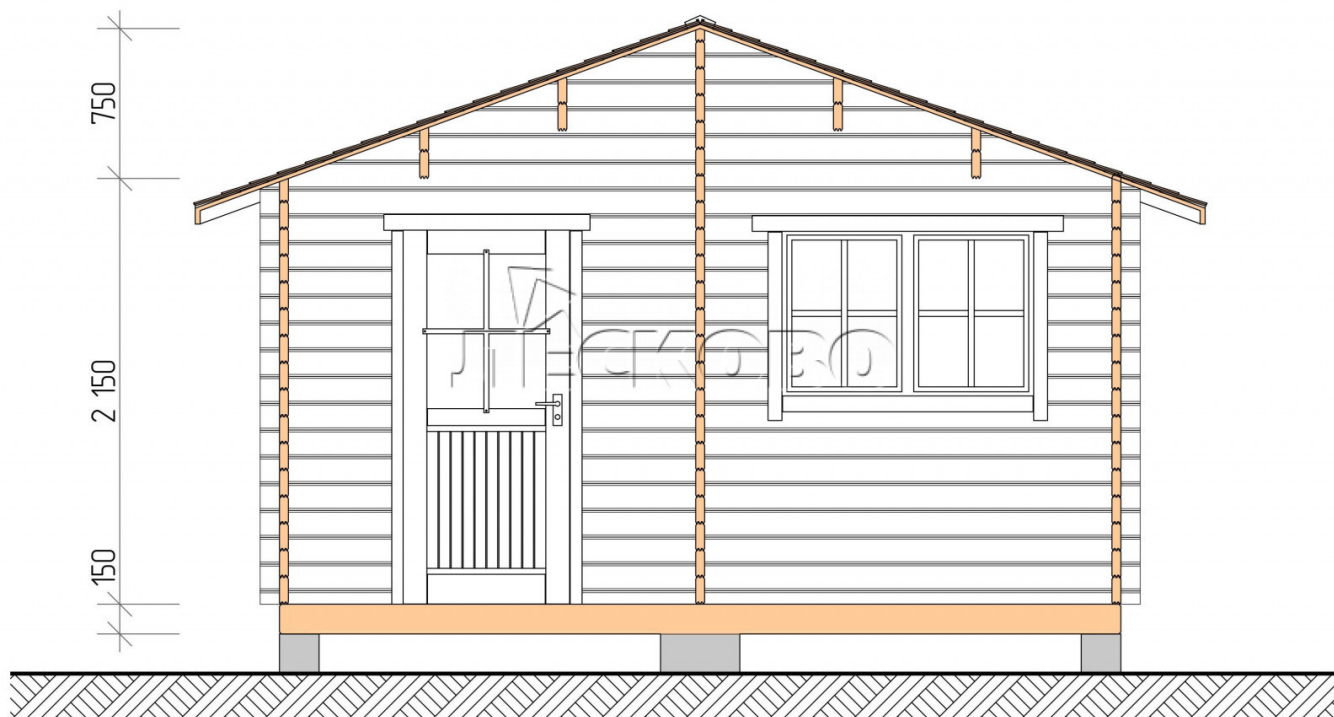

Outdoor sauna "BL" series 4.5×4.5

Project Dimensions

4.5 × 4.5 / 17.7 m²

Full house set

3,768 €

Timber

45 MM

65 MM
+ 897 €

Project planning

4 500

4 500

Разрез

House Kit

- Wall kit: 44 × 145 mm mini-chamber drying chamber with bowls for the project. The material of the tree is spruce, pine (GOST 8486). Humidity 12-14%. The height of the walls is 2.16 m.;
- Logs, lower harness: board 45 × 145 mm chamber drying 10-12%;
- Floors: floorboard 35 mm., Chamber drying;
- Ceiling: imitation of a bar 20 × 135 mm, Chamber drying;
- Wooden windows, glass 4 mm, Single. Treatment with a colorless antiseptic. Hardware;

0.40×0.38 м.2 шт.

1.34×0.91 м.1 шт.

- Wooden doors;

0.84×1.885 м.
bath.2 шт.

0.84×1.885 м.
glass.1 шт.

7. Platbands: dry planed board 20 × 100 mm;

8. Roof: shingles;

9. Skirting board 35 mm.