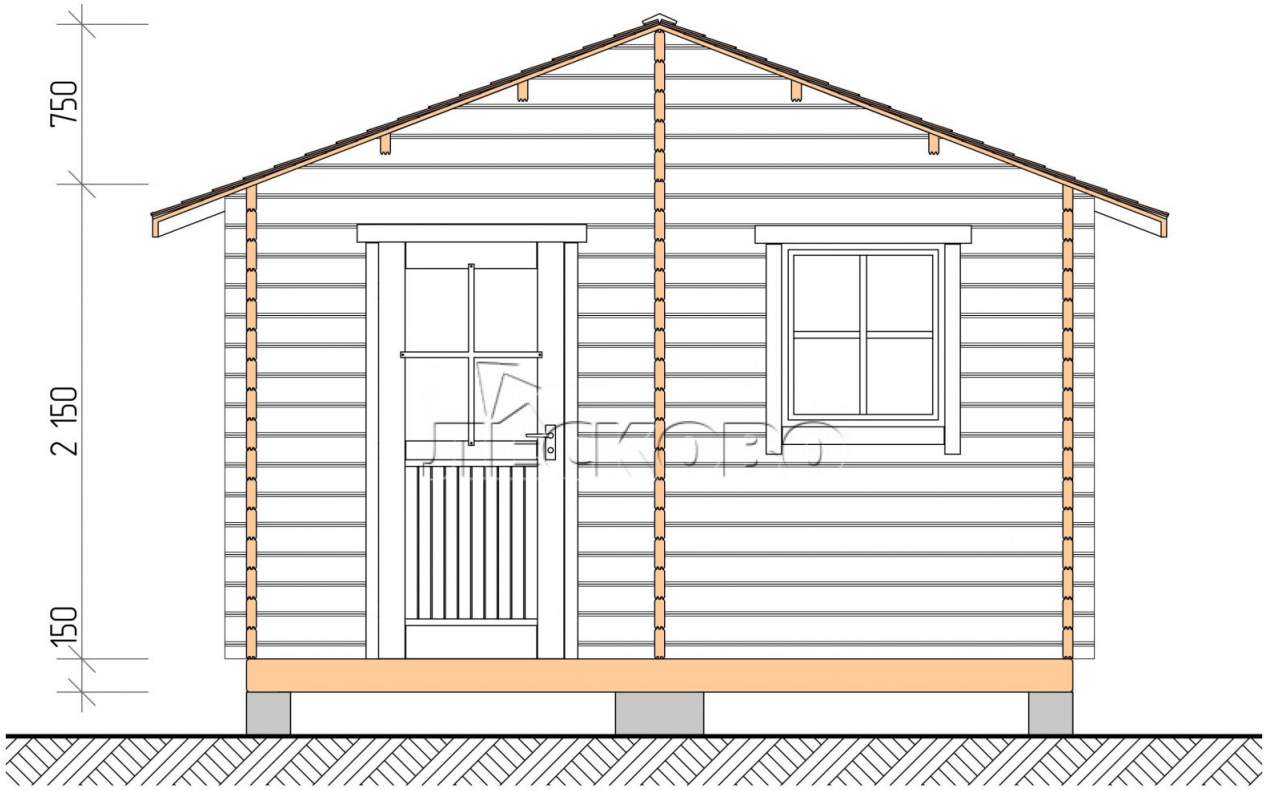

Outdoor sauna "BL" series 4×6

Project Dimensions

4 × 6 / 21.1 m²

Цена

5,170 €

Timber

45 mm

65 mm
+ 1,094 €

Assembling a house kit

No assembly required

Assembly required
+ 1,292 €

Project planning

Разрез

House Kit

- Wall kit: 44 × 145 mm mini-chamber drying chamber with bowls for the project. The material of the tree is spruce, pine (GOST 8486). Humidity 12-14%. The height of the walls is 2.16 m.;
- Logs, lower harness: board 45 × 145 mm chamber drying 10-12%;
- Floors: floorboard 35 mm., Chamber drying;
- Ceiling: imitation of a bar 20 × 135 mm, Chamber drying;
- Wooden windows, glass 4 mm, Single. Treatment with a colorless antiseptic. Hardware;

0.40×0.38 м.2 шт. 1.34×0.91 м.1 шт.

- Wooden doors;

0.84×1.885 м.
bath.2 шт. 0.84×1.885 м.
glass.1 шт.

7. Platbands: dry planed board 20 × 100 mm;

8. Roof: shingles;

9. Skirting board 35 mm.

+7 (4942) 499-770