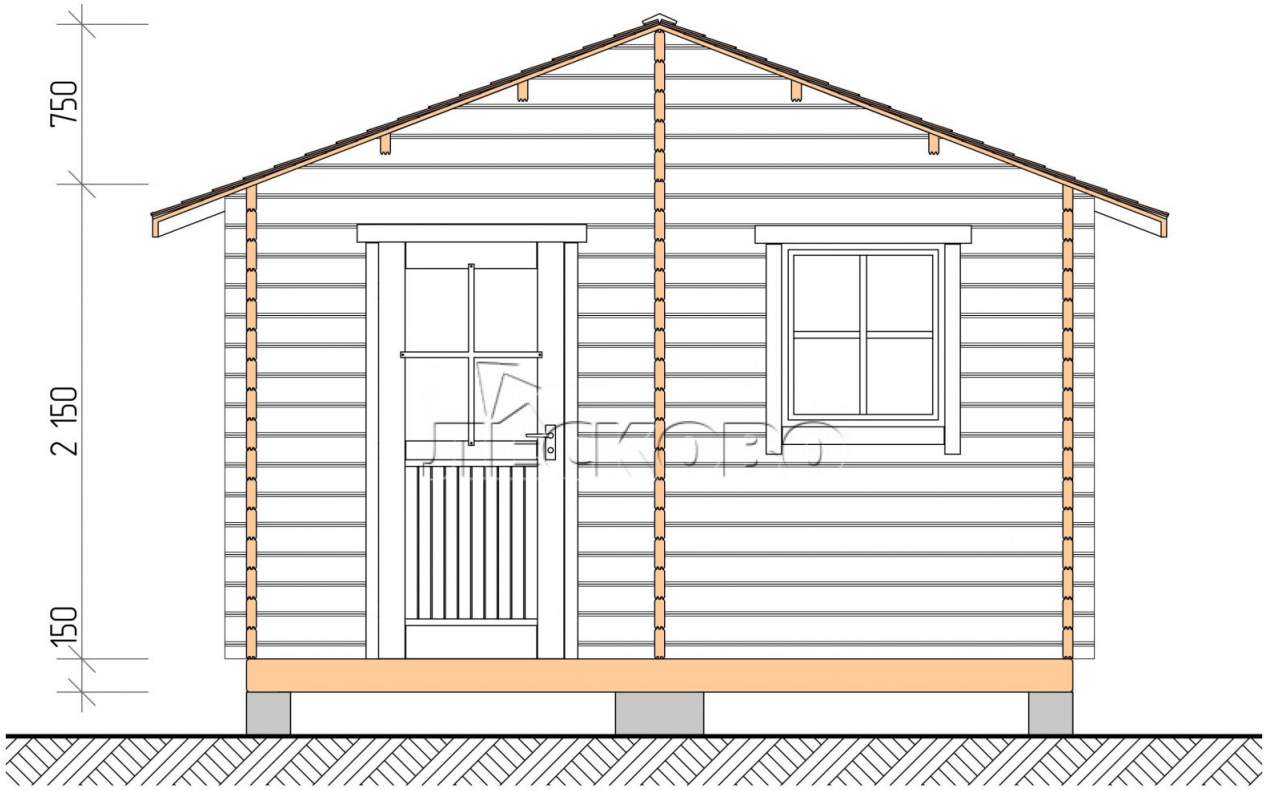

Outdoor sauna "BL" series 4×6

Project Dimensions

4 × 6 / 21.1 m²

Цена

5,156 €

Timber

45 mm

65 mm
+ 1,091 €

Assembling a house kit

No assembly required

Assembly required
+ 1,289 €

Project planning

Разрез

House Kit

- Wall kit: 44 × 145 mm mini-chamber drying chamber with bowls for the project. The material of the tree is spruce, pine (GOST 8486). Humidity 12-14%. The height of the walls is 2.16 m.;
- Logs, lower harness: board 45 × 145 mm chamber drying 10-12%;
- Floors: floorboard 35 mm., Chamber drying;
- Ceiling: imitation of a bar 20 × 135 mm, Chamber drying;
- Wooden windows, glass 4 mm, Single. Treatment with a colorless antiseptic. Hardware;

0.40×0.38 м.2 шт.

1.34×0.91 м.1 шт.

- Wooden doors;

0.84×1.885 м.

bath.2 шт.

0.84×1.885 м.

glass.1 шт.

7. Platbands: dry planed board 20 × 100 mm;