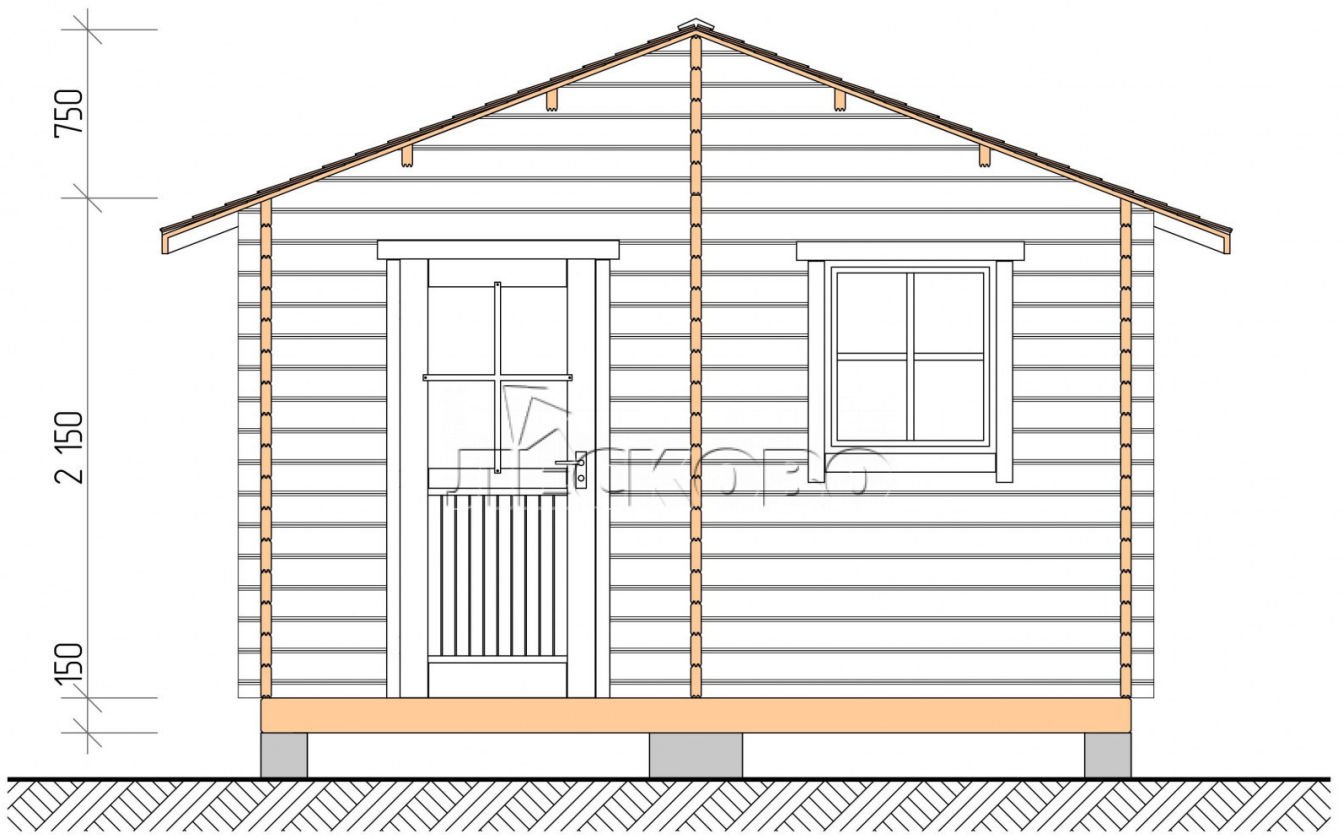

Outdoor sauna "BL" series 4×6

Project Dimensions

4 × 6 / 21.1 m²

Full house set

3,509 €

Timber

45 MM

65 MM
+ 767 €

Project planning

Разрез

House Kit

- Wall kit: 44 × 145 mm mini-chamber drying chamber with bowls for the project. The material of the tree is spruce, pine (GOST 8486). Humidity 12-14%. The height of the walls is 2.16 m.;
- Logs, lower harness: board 45 × 145 mm chamber drying 10-12%;
- Floors: floorboard 35 mm., Chamber drying;
- Ceiling: imitation of a bar 20 × 135 mm, Chamber drying;