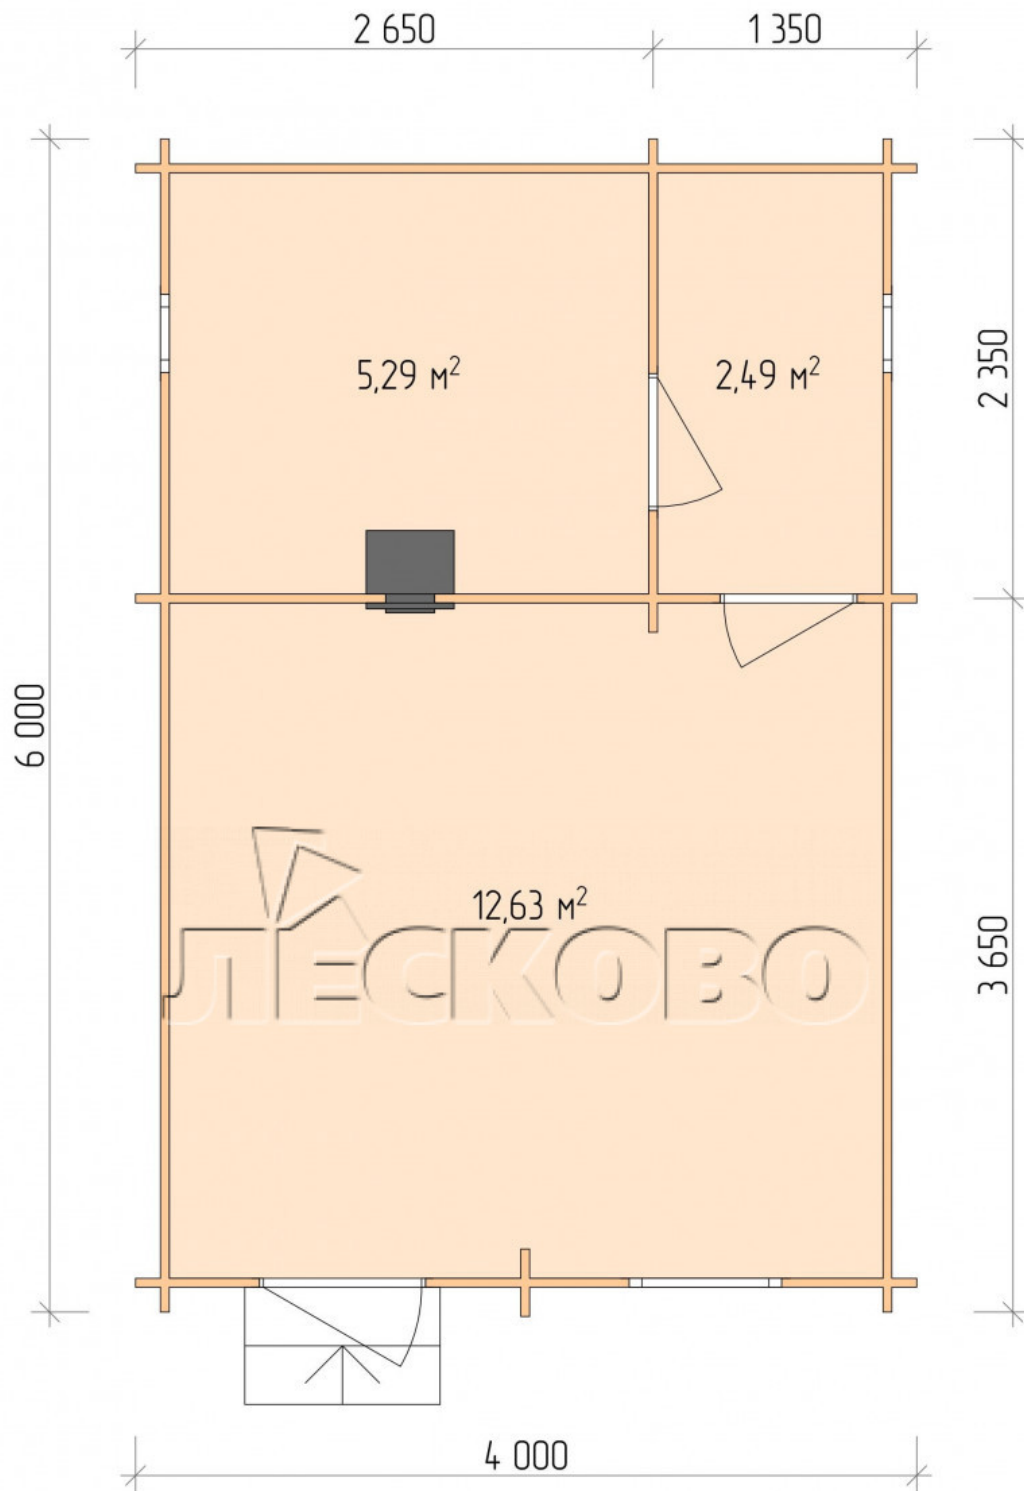

Outdoor sauna "BL" series 4×6

Project Dimensions

4 × 6 / 21.1 m²

Full house set

3,509 €

Timber

45 MM

65 MM
+ 767 €

Project planning

Разрез

House Kit

- Wall kit: 44 × 145 mm mini-chamber drying chamber with bowls for the project. The material of the tree is spruce, pine (GOST 8486). Humidity 12-14%. The height of the walls is 2.16 m.;
- Logs, lower harness: board 45 × 145 mm chamber drying 10-12%;
- Floors: floorboard 35 mm., Chamber drying;
- Ceiling: imitation of a bar 20 × 135 mm, Chamber drying;

- Wooden windows, glass 4 mm, Single. Treatment with a colorless antiseptic. Hardware;

0.40×0.38 м.2 шт.

1.34×0.91 м.1 шт.

- Wooden doors;

0.84×1.885 м.

bath.2 шт.

0.84×1.885 м.

glass.1 шт.

7. Platbands: dry planed board 20 × 100 mm;

8. Roof: shingles;

9. Skirting board 35 mm.

+7 (4942) 499-770

156014, г. Кострома, ул. Базовая, д. 8