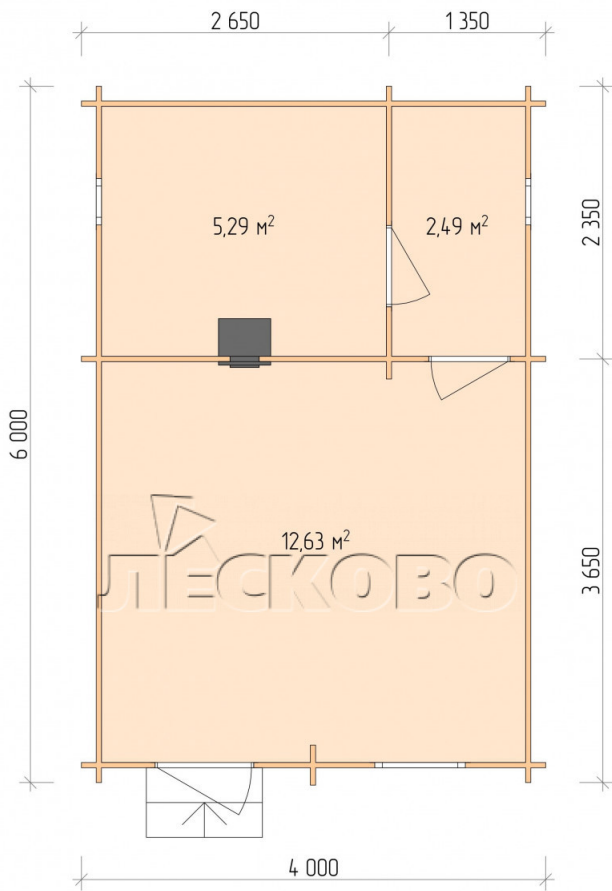

Outdoor sauna "BL" series 4×6

Project Dimensions

4 × 6 / 21.1 m²

Цена

5,156 €

Timber

45 mm

65 mm
+ 1,091 €

Assembling a house kit

No assembly required

Assembly required
+ 1,289 €

Project planning

Разрез

House Kit

- Wall kit: 44 × 145 mm mini-chamber drying chamber with bowls for the project. The material of the tree is spruce, pine (GOST 8486). Humidity 12-14%. The height of the walls is 2.16 m.;
- Logs, lower harness: board 45 × 145 mm chamber drying 10-12%;
- Floors: floorboard 35 mm., Chamber drying;
- Ceiling: imitation of a bar 20 × 135 mm, Chamber drying;
- Wooden windows, glass 4 mm, Single. Treatment with a colorless antiseptic. Hardware;

0.40×0.38 м.2 шт.

1.34×0.91 м.1 шт.

- Wooden doors;

0.84×1.885 м.

bath.2 шт.

0.84×1.885 м.

glass.1 шт.

7. Platbands: dry planed board 20 × 100 mm;