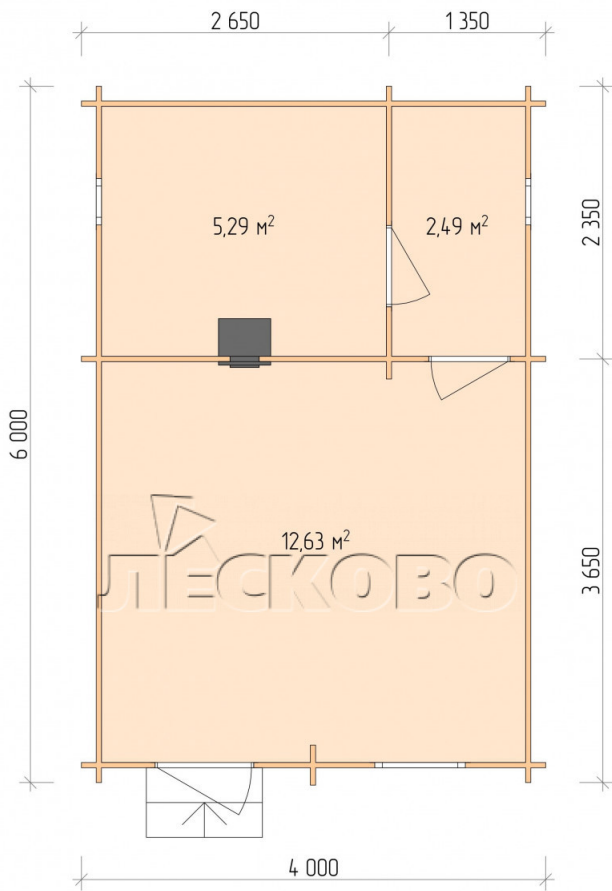

Outdoor sauna "BL" series 4×6

Project Dimensions

4 × 6 / 21.1 m²

Цена

5,170 €

Timber

45 mm

65 mm
+ 1,094 €

Assembling a house kit

No assembly required

Assembly required
+ 1,292 €

Project planning

Разрез

House Kit

- Wall kit: 44 × 145 mm mini-chamber drying chamber with bowls for the project. The material of the tree is spruce, pine (GOST 8486). Humidity 12-14%. The height of the walls is 2.16 m.;
- Logs, lower harness: board 45 × 145 mm chamber drying 10-12%;
- Floors: floorboard 35 mm., Chamber drying;
- Ceiling: imitation of a bar 20 × 135 mm, Chamber drying;
- Wooden windows, glass 4 mm, Single. Treatment with a colorless antiseptic. Hardware;

0.40×0.38 м.2 шт. 1.34×0.91 м.1 шт.

- Wooden doors;

0.84×1.885 м.
bath.2 шт. 0.84×1.885 м.
glass.1 шт.

7. Platbands: dry planed board 20 × 100 mm;

8. Roof: shingles;

9. Skirting board 35 mm.

+7 (4942) 499-770