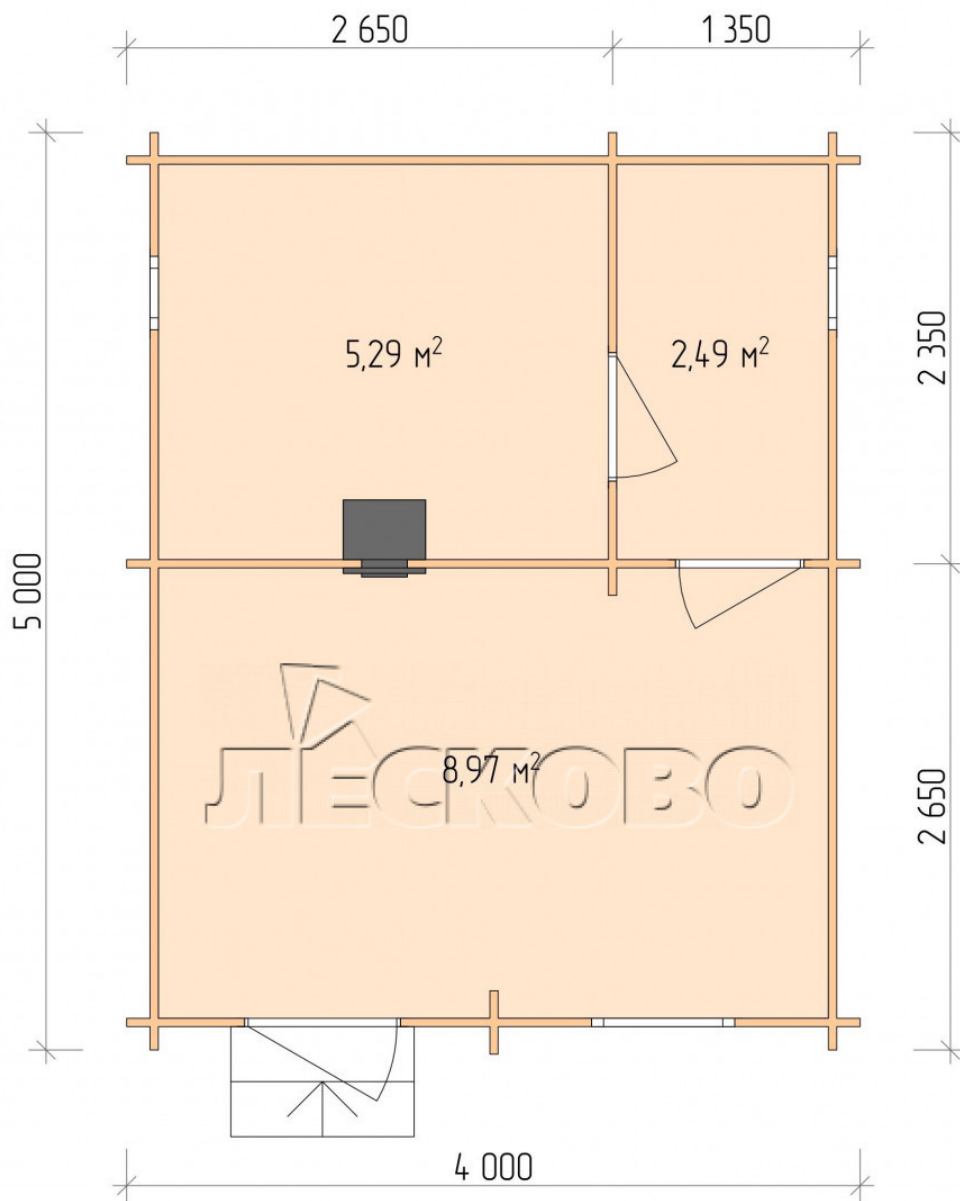

Outdoor sauna "BL" series 4×5

Project Dimensions

4 × 5 / 17.4 m²

Full house set

3,606 €

Timber

45 MM

65 MM
+ 880 €

Project planning

4 000

5 000

Разрез

House Kit

- Wall kit: 44 × 145 mm mini-chamber drying chamber with bowls for the project. The material of the tree is spruce, pine (GOST 8486). Humidity 12-14%. The height of the walls is 2.16 m.;
- Logs, lower harness: board 45 × 145 mm chamber drying 10-12%;
- Floors: floorboard 35 mm., Chamber drying;
- Ceiling: imitation of a bar 20 × 135 mm, Chamber drying;
- Wooden windows, glass 4 mm, Single. Treatment with a colorless antiseptic. Hardware;

0.40×0.38 м.2 шт. 1.34×0.91 м.1 шт.

- Wooden doors;

0.84×1.885 м.
bath.2 шт.

0.84×1.885 м.
glass.1 шт.

7. Platbands: dry planed board 20 × 100 mm;

8. Roof: shingles;

9. Skirting board 35 mm.

+7 (4942) 499-770