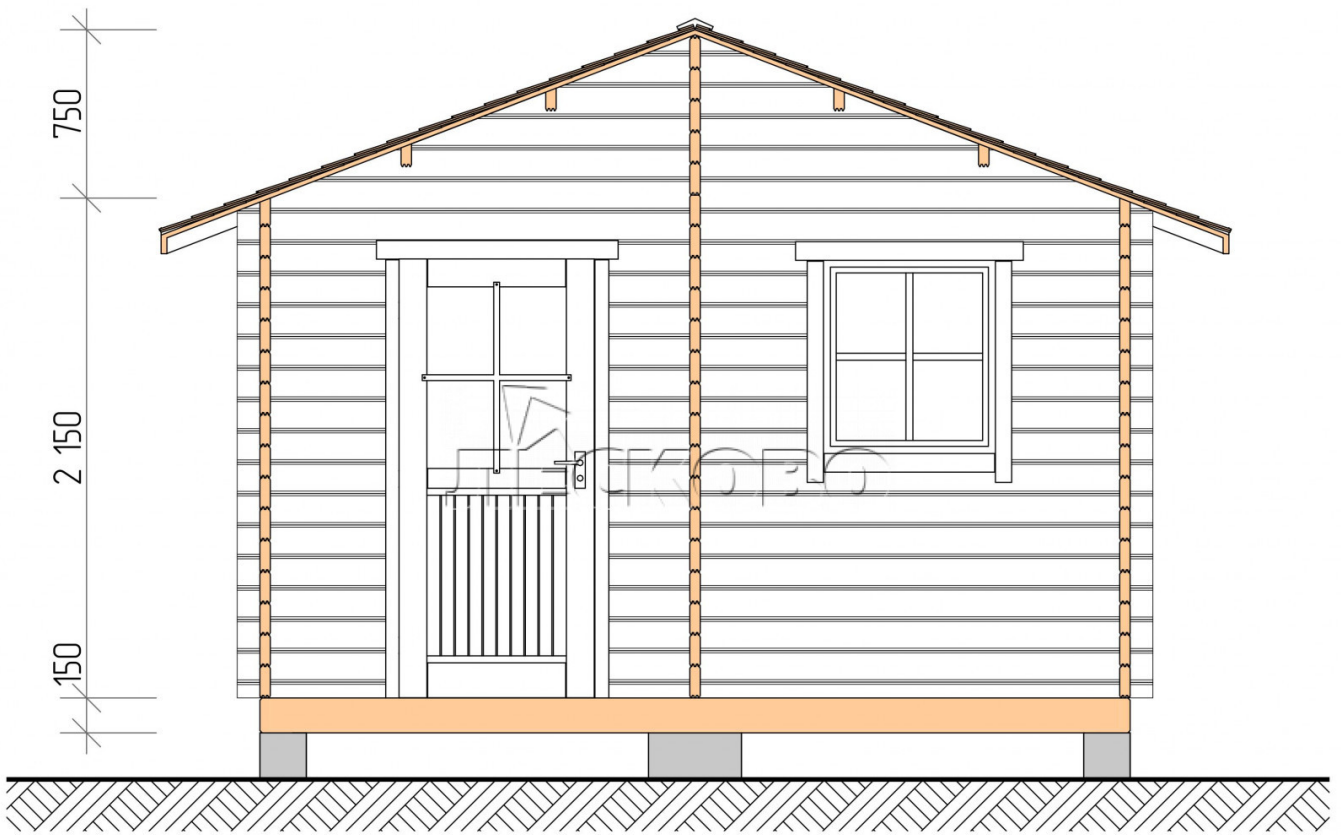

Outdoor sauna "BL" series 4×5

Project Dimensions

4 × 5 / 17.4 m²

Full house set

3,606 €

Timber

45 MM

65 MM
+ 880 €

Project planning

4 000

5 000

Разрез

House Kit

- Wall kit: 44 × 145 mm mini-chamber drying chamber with bowls for the project. The material of the tree is spruce, pine (GOST 8486). Humidity 12-14%. The height of the walls is 2.16 m.;
- Logs, lower harness: board 45 × 145 mm chamber drying 10-12%;
- Floors: floorboard 35 mm., Chamber drying;
- Ceiling: imitation of a bar 20 × 135 mm, Chamber drying;
- Wooden windows, glass 4 mm, Single. Treatment with a colorless antiseptic. Hardware;

0.40×0.38 м.2 шт. 1.34×0.91 м.1 шт.

- Wooden doors;

0.84×1.885 м.
bath.2 шт.

0.84×1.885 м.
glass.1 шт.

7. Platbands: dry planed board 20 × 100 mm;

8. Roof: shingles;

9. Skirting board 35 mm.

+7 (4942) 499-770