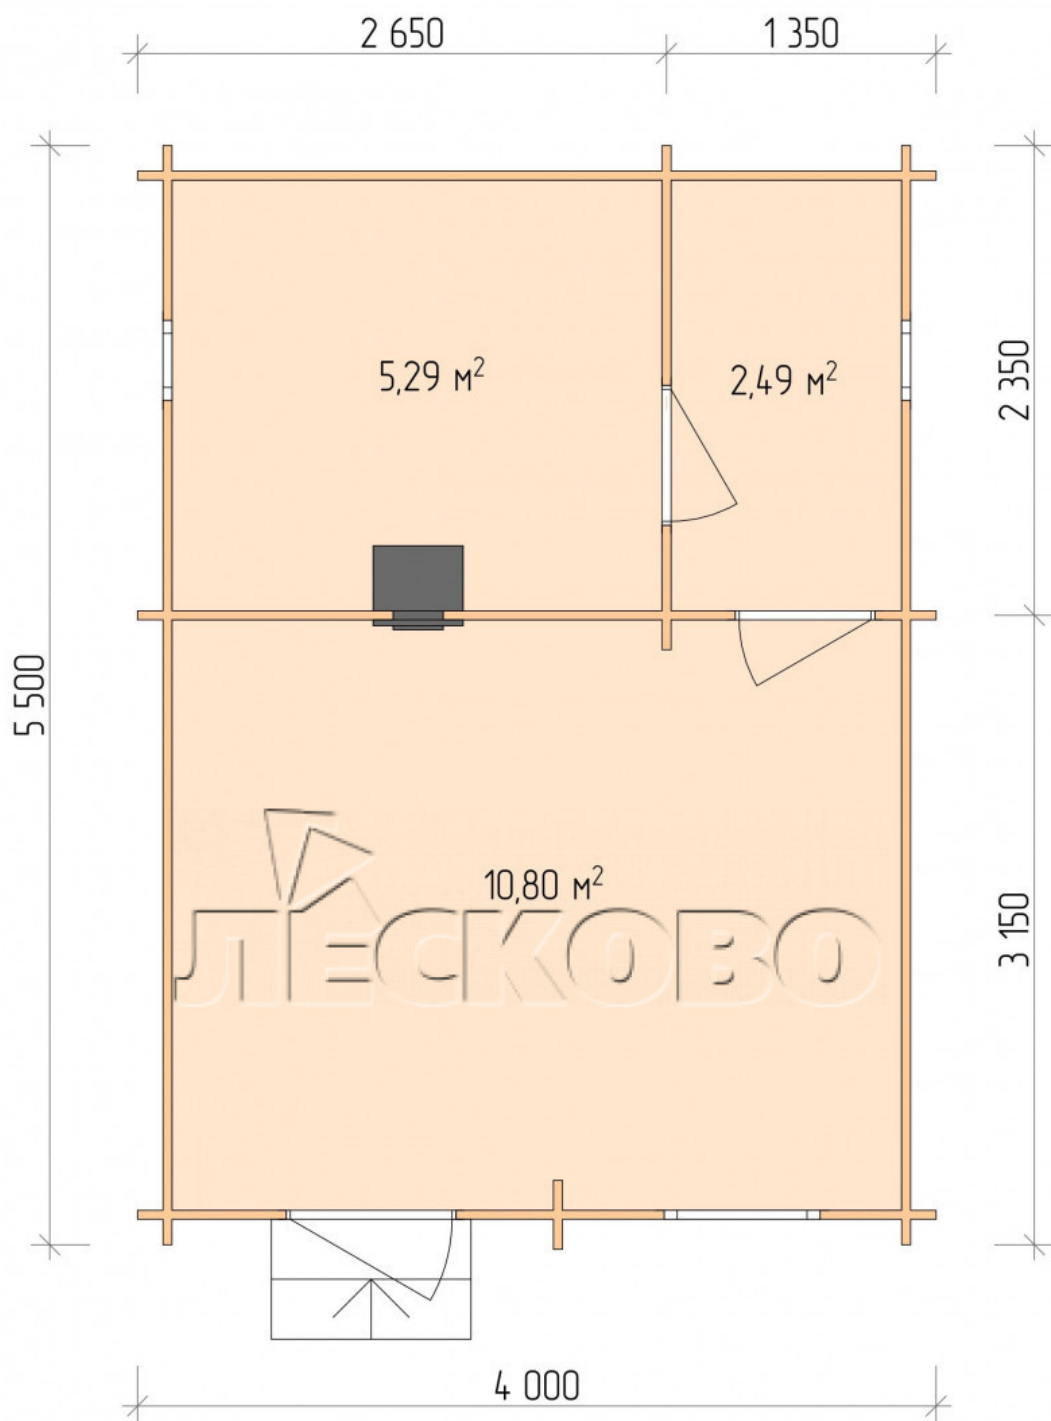

## Outdoor sauna "BL" series 4×5.5

Project Dimensions

4 × 5.5 / 19.3 m<sup>2</sup>

Full house set

**3,585 €**

### Timber

45 MM

65 MM  
+ 882 €

# Разрез

## House Kit

- Wall kit: 44 × 145 mm mini-chamber drying chamber with bowls for the project. The material of the tree is spruce, pine (GOST 8486). Humidity 12-14%. The height of the walls is 2.16 m.;
- Logs, lower harness: board 45 × 145 mm chamber drying 10-12%;
- Floors: floorboard 35 mm., Chamber drying;
- Ceiling: imitation of a bar 20 × 135 mm, Chamber drying;