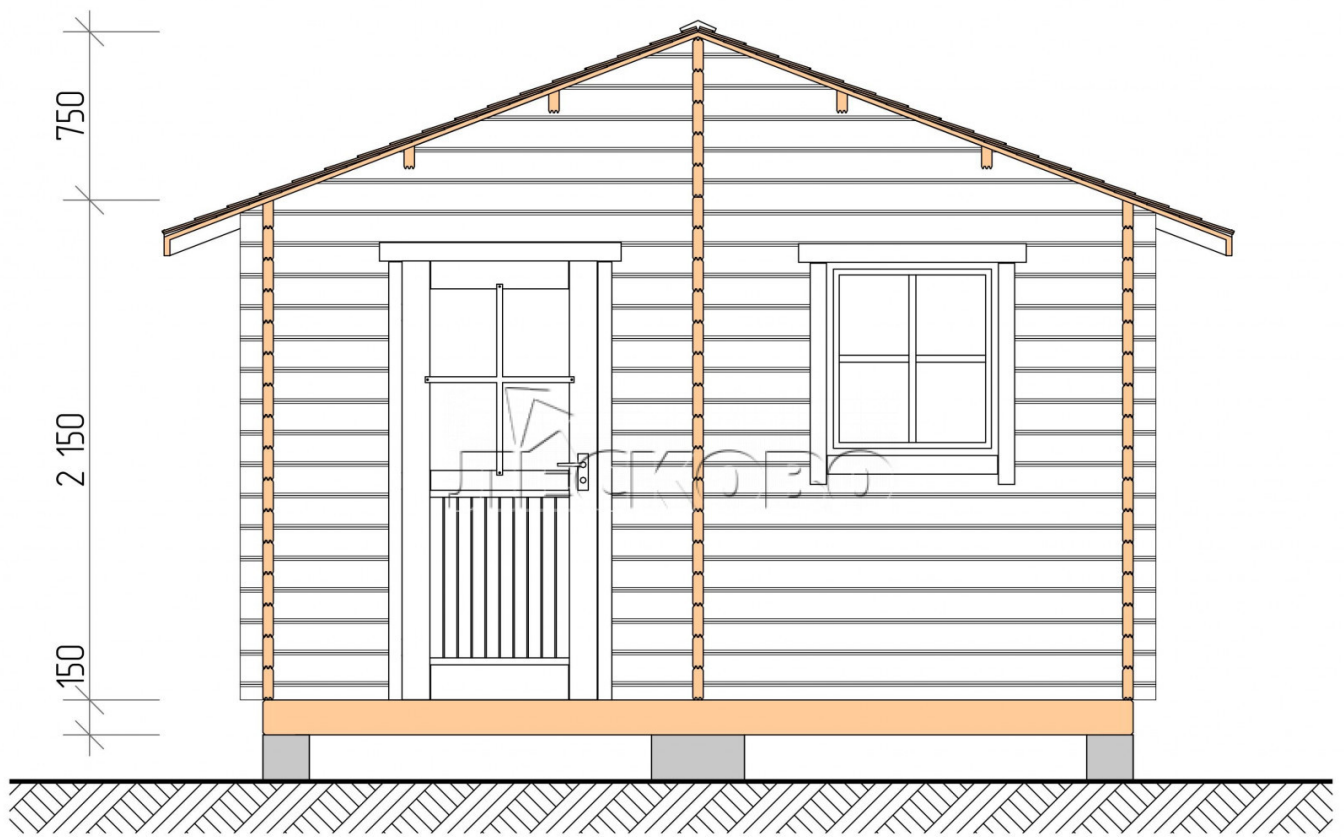

## Outdoor sauna "BL" series 4×5.5

Project Dimensions

4 × 5.5 / 19.3 m<sup>2</sup>

Full house set

**3,585 €**

### Timber

45 MM

65 MM  
+ 882 €

# Разрез