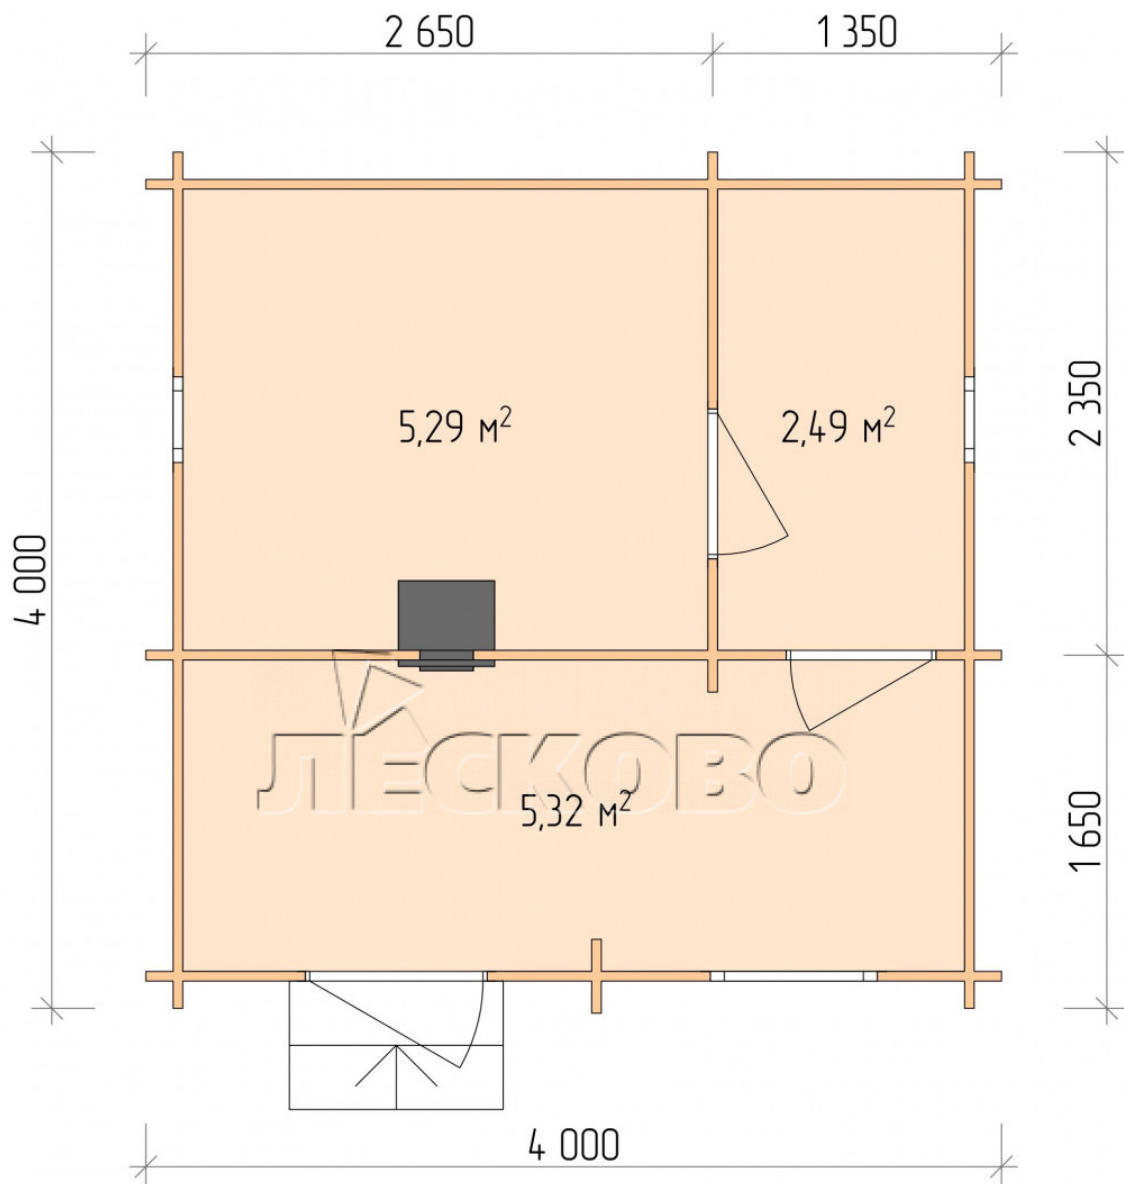

Outdoor sauna "BL" series 4×4

Project Dimensions

4 × 4 / 13.4 m²

Full house set

3,282 €

Timber

45 MM

65 MM
+ 819 €

Project planning

4 000

4 000

Разрез

House Kit

- Wall kit: 44 × 145 mm mini-chamber drying chamber with bowls for the project. The material of the tree is spruce, pine (GOST 8486). Humidity 12-14%. The height of the walls is 2.16 m.;
- Logs, lower harness: board 45 × 145 mm chamber drying 10-12%;
- Floors: floorboard 35 mm., Chamber drying;
- Ceiling: imitation of a bar 20 × 135 mm, Chamber drying;
- Wooden windows, glass 4 mm, Single. Treatment with a colorless antiseptic. Hardware;

0.40×0.38 м.2 шт.

1.34×0.91 м.1 шт.

- Wooden doors;

0.84×1.885 м.
bath.2 шт.

0.84×1.885 м.
glass.1 шт.

7. Platbands: dry planed board 20 × 100 mm;

8. Roof: shingles;

9. Skirting board 35 mm.