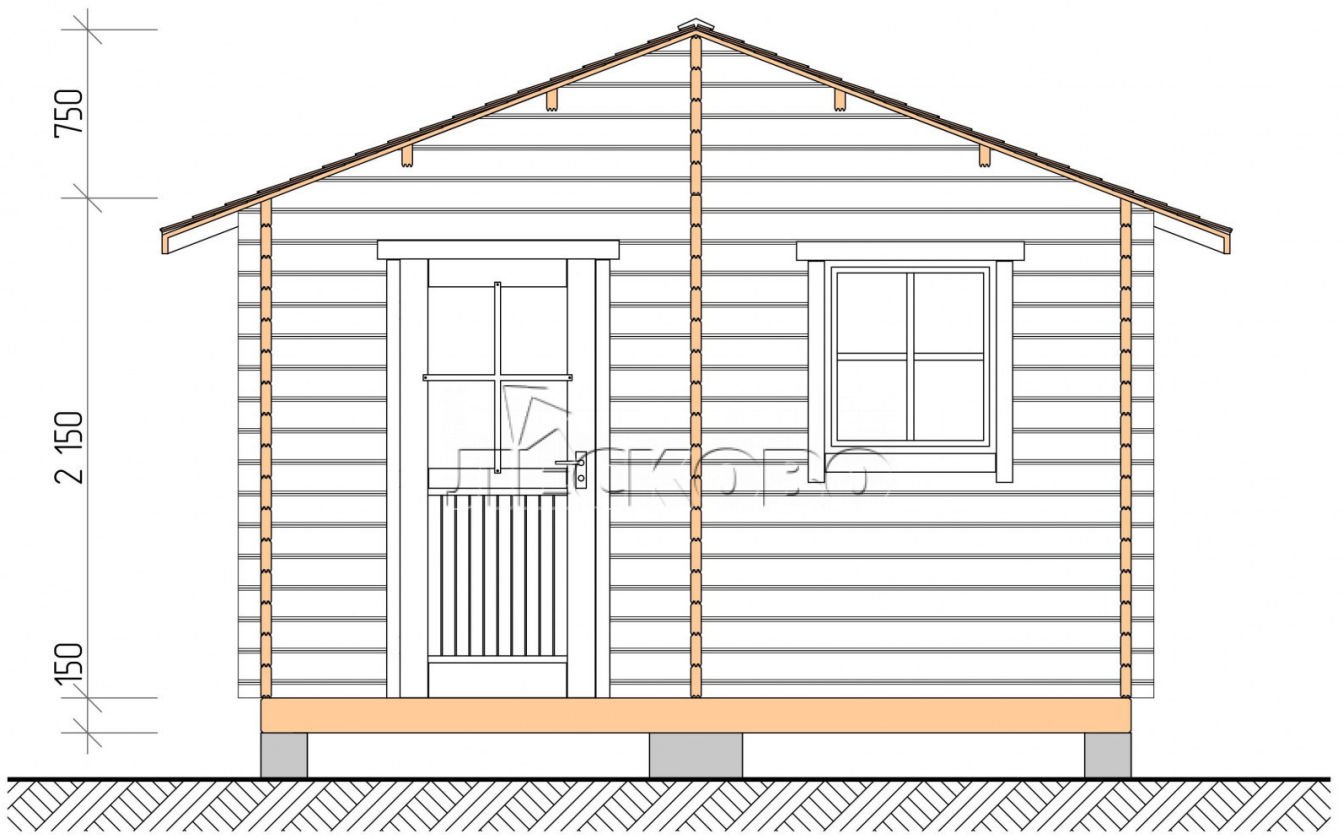

Outdoor sauna "BL" series 4×4

Project Dimensions

4 × 4 / 13.4 m²

Full house set

3,282 €

Timber

45 MM

65 MM
+ 819 €

Project planning

4 000

4 000

Разрез

House Kit

- Wall kit: 44 × 145 mm mini-chamber drying chamber with bowls for the project. The material of the tree is spruce, pine (GOST 8486). Humidity 12-14%. The height of the walls is 2.16 m.;
- Logs, lower harness: board 45 × 145 mm chamber drying 10-12%;
- Floors: floorboard 35 mm., Chamber drying;
- Ceiling: imitation of a bar 20 × 135 mm, Chamber drying;
- Wooden windows, glass 4 mm, Single. Treatment with a colorless antiseptic. Hardware;

0.40×0.38 м.2 шт.

1.34×0.91 м.1 шт.

- Wooden doors;

0.84×1.885 м.
bath.2 шт.

0.84×1.885 м.
glass.1 шт.

7. Platbands: dry planed board 20 × 100 mm;

8. Roof: shingles;

9. Skirting board 35 mm.