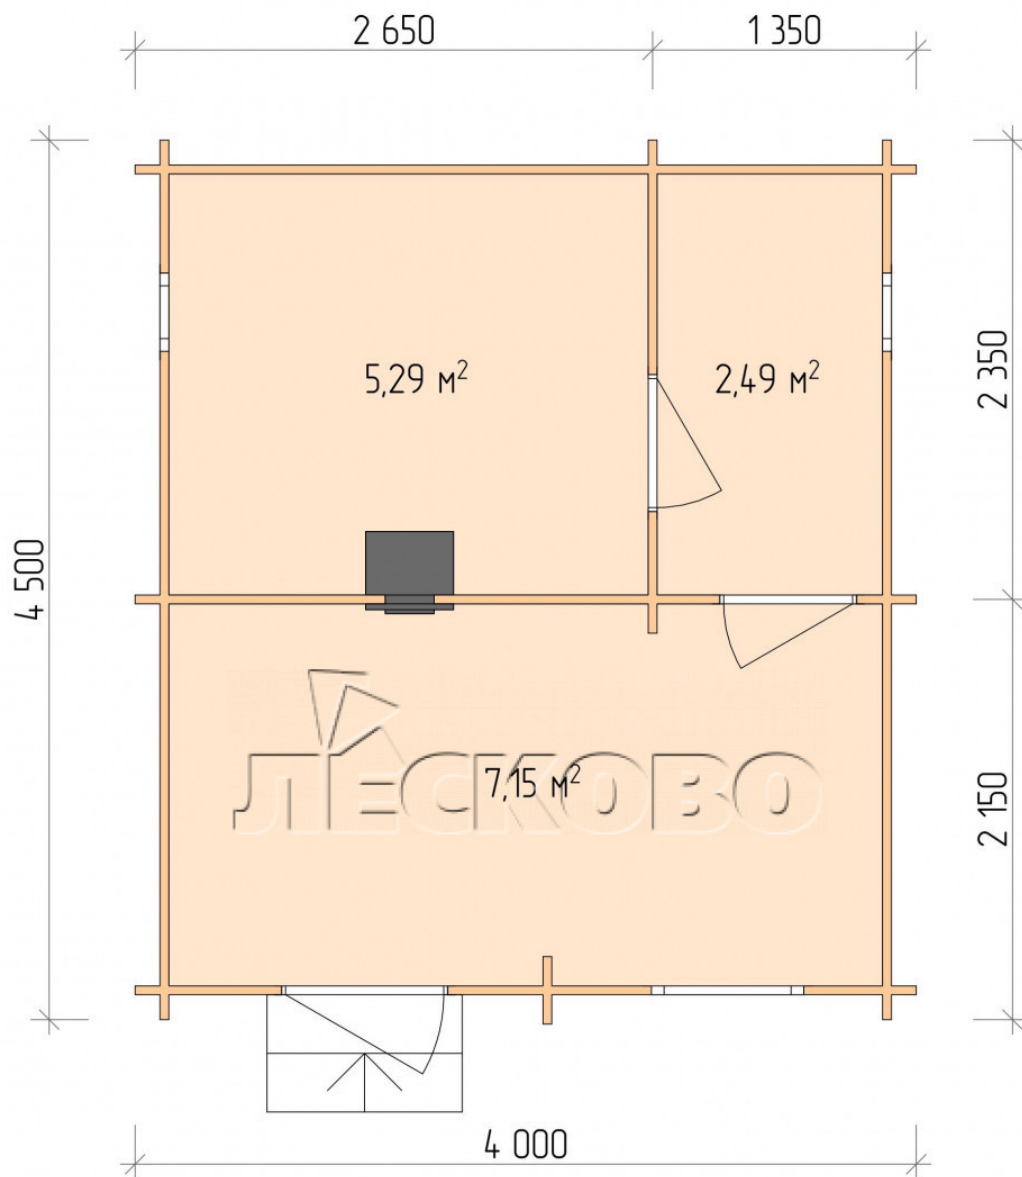

Outdoor sauna "BL" series 4×4.5

Project Dimensions

4 × 4.5 / 15.6 m²

Full house set

3,469 €

Timber

45 MM

65 MM
+ 867 €

Project planning

4 000

4 500

Разрез

House Kit

- Wall kit: 44 × 145 mm mini-chamber drying chamber with bowls for the project. The material of the tree is spruce, pine (GOST 8486). Humidity 12-14%. The height of the walls is 2.16 m.;
- Logs, lower harness: board 45 × 145 mm chamber drying 10-12%;
- Floors: floorboard 35 mm., Chamber drying;
- Ceiling: imitation of a bar 20 × 135 mm, Chamber drying;
- Wooden windows, glass 4 mm, Single. Treatment with a colorless antiseptic. Hardware;

0.40×0.38 м.2 шт.

1.34×0.91 м.1 шт.

- Wooden doors;

0.84×1.885 м.
bath.2 шт.

0.84×1.885 м.
glass.1 шт.

7. Platbands: dry planed board 20 × 100 mm;

8. Roof: shingles;

9. Skirting board 35 mm.