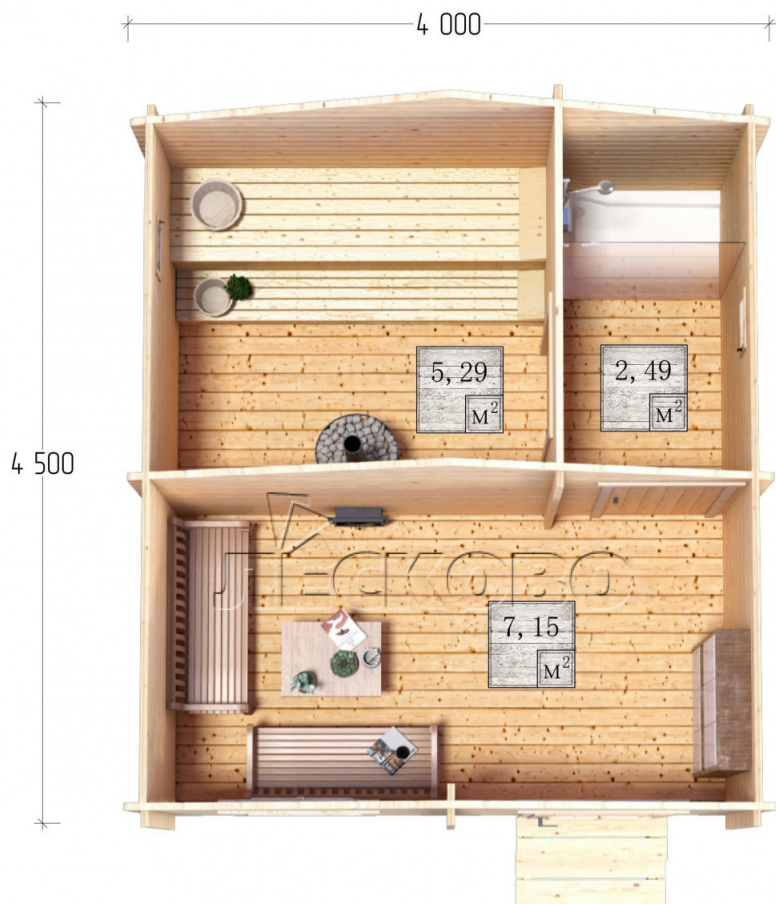

Outdoor sauna "BL" series 4×4.5

Project Dimensions

4 × 4.5 / 15.6 m²

Цена

4,860 €

Timber

45 mm

65 mm
+ 1,168 €

Assembling a house kit

No assembly required

Assembly required
+ 1,215 €

Project planning

Разрез

House Kit

- Wall kit: 44 × 145 mm mini-chamber drying chamber with bowls for the project. The material of the tree is spruce, pine (GOST 8486). Humidity 12-14%. The height of the walls is 2.16 m.;
- Logs, lower harness: board 45 × 145 mm chamber drying 10-12%;
- Floors: floorboard 35 mm., Chamber drying;
- Ceiling: imitation of a bar 20 × 135 mm, Chamber drying;
- Wooden windows, glass 4 mm, Single. Treatment with a colorless antiseptic. Hardware;

0.40×0.38 м.2 шт. 1.34×0.91 м.1 шт.

- Wooden doors;

0.84×1.885 м.
bath.2 шт. 0.84×1.885 м.
glass.1 шт.

7. Platbands: dry planed board 20 × 100 mm;

8. Roof: shingles;

9. Skirting board 35 mm.

+7 (4942) 499-770