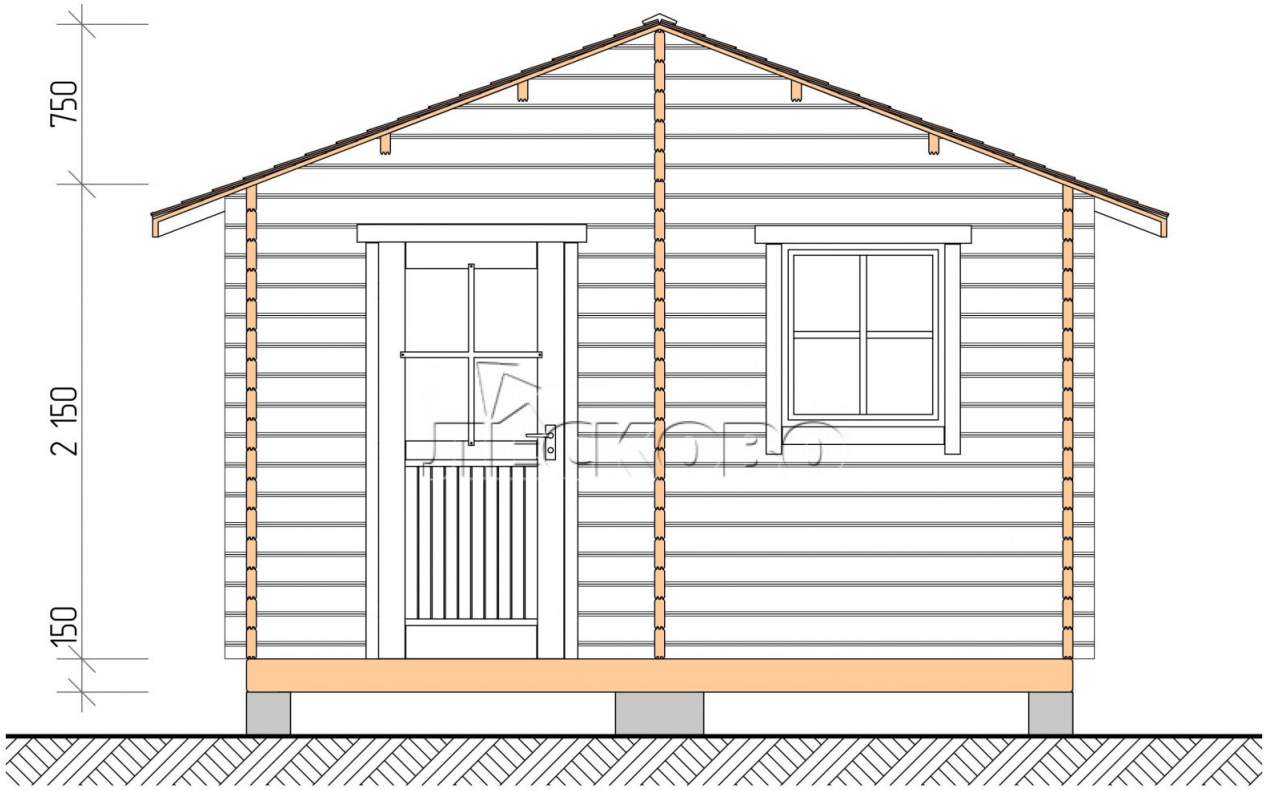

Outdoor sauna "BL" series 4×4.5

Project Dimensions

4 × 4.5 / 15.6 m²

Цена

4,860 €

Timber

45 mm

65 mm
+ 1,168 €

Assembling a house kit

No assembly required

Assembly required
+ 1,215 €

Project planning

Разрез

House Kit

- Wall kit: 44 × 145 mm mini-chamber drying chamber with bowls for the project. The material of the tree is spruce, pine (GOST 8486). Humidity 12-14%. The height of the walls is 2.16 m.;
- Logs, lower harness: board 45 × 145 mm chamber drying 10-12%;
- Floors: floorboard 35 mm., Chamber drying;
- Ceiling: imitation of a bar 20 × 135 mm, Chamber drying;
- Wooden windows, glass 4 mm, Single. Treatment with a colorless antiseptic. Hardware;

0.40×0.38 м.2 шт. 1.34×0.91 м.1 шт.

- Wooden doors;

0.84×1.885 м.
bath.2 шт. 0.84×1.885 м.
glass.1 шт.

7. Platbands: dry planed board 20 × 100 mm;

8. Roof: shingles;

9. Skirting board 35 mm.

+7 (4942) 499-770