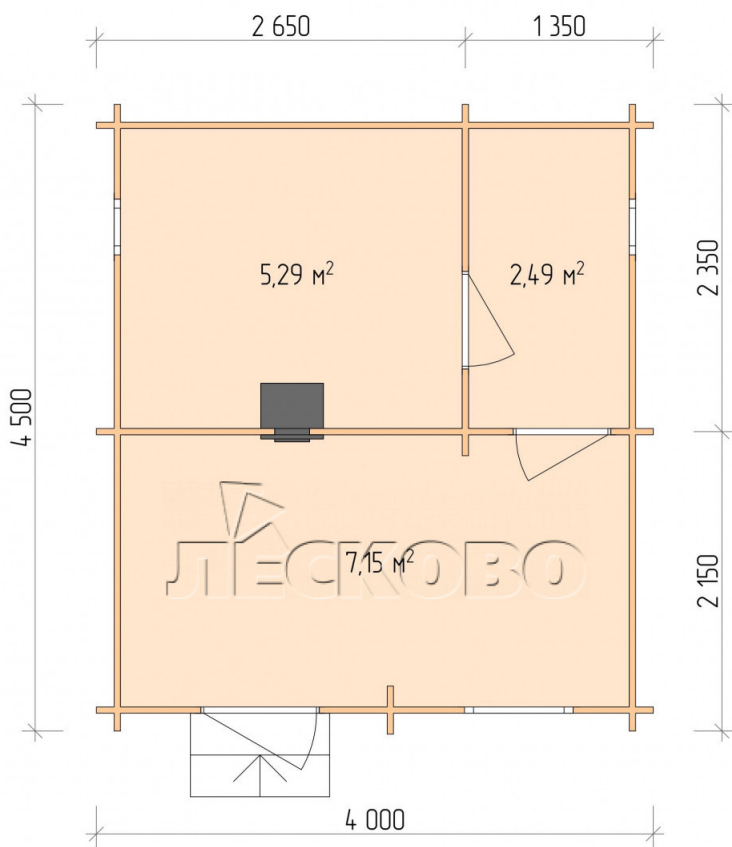

Outdoor sauna "BL" series 4×4.5

Project Dimensions

4 × 4.5 / 15.6 m²

Цена

4,860 €

Timber

45 mm

65 mm
+ 1,168 €

Assembling a house kit

No assembly required

Assembly required
+ 1,215 €

Project planning

Разрез

House Kit

- Wall kit: 44 × 145 mm mini-chamber drying chamber with bowls for the project. The material of the tree is spruce, pine (GOST 8486). Humidity 12-14%. The height of the walls is 2.16 m.;
- Logs, lower harness: board 45 × 145 mm chamber drying 10-12%;
- Floors: floorboard 35 mm., Chamber drying;
- Ceiling: imitation of a bar 20 × 135 mm, Chamber drying;
- Wooden windows, glass 4 mm, Single. Treatment with a colorless antiseptic. Hardware;

0.40×0.38 м.2 шт. 1.34×0.91 м.1 шт.

- Wooden doors;

0.84×1.885 м.
bath.2 шт. 0.84×1.885 м.
glass.1 шт.

7. Platbands: dry planed board 20 × 100 mm;

8. Roof: shingles;

9. Skirting board 35 mm.

+7 (4942) 499-770