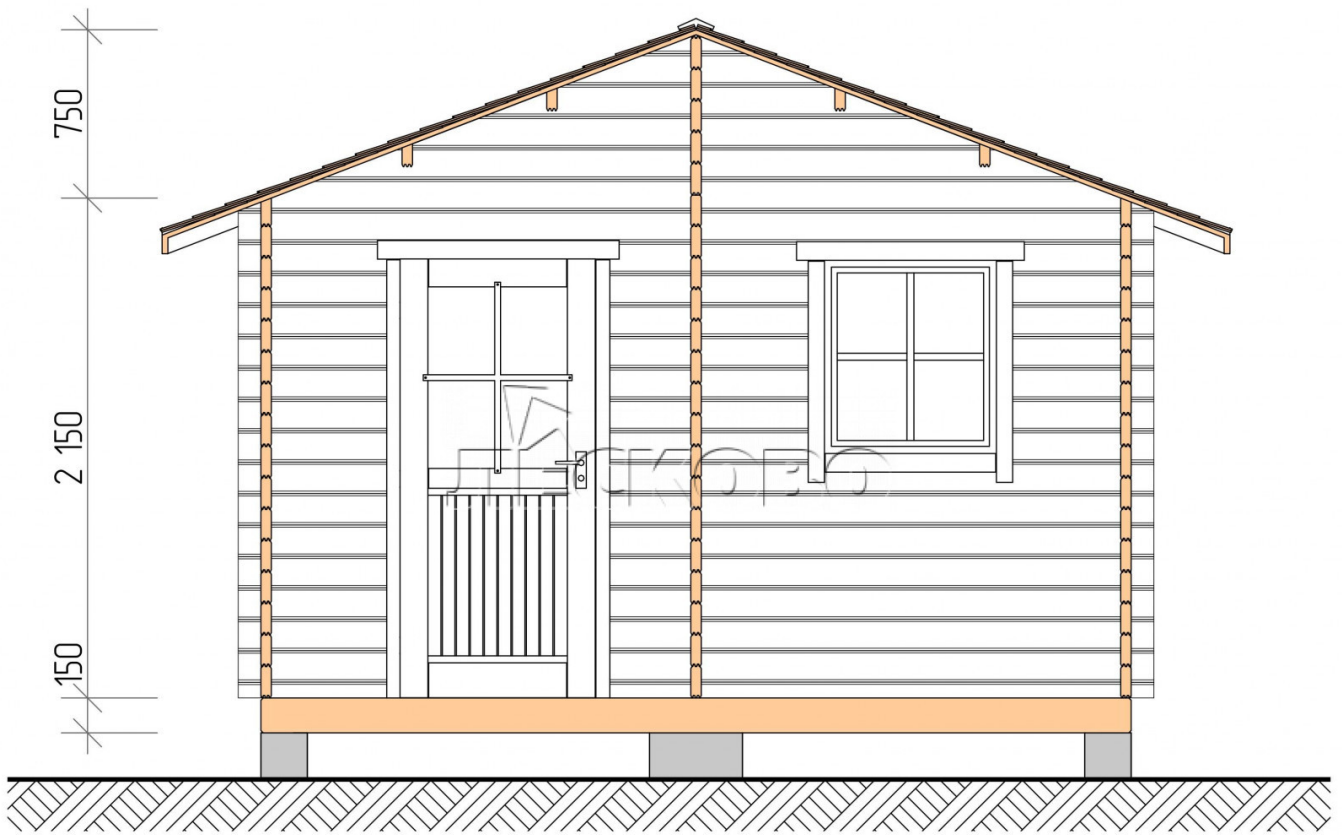

Outdoor sauna "BL" series 4×4.5

Project Dimensions

4 × 4.5 / 15.6 m²

Full house set

3,469 €

Timber

45 MM

65 MM
+ 867 €

Project planning

4 000

4 500

Разрез

House Kit

- Wall kit: 44 × 145 mm mini-chamber drying chamber with bowls for the project. The material of the tree is spruce, pine (GOST 8486). Humidity 12-14%. The height of the walls is 2.16 m.;
- Logs, lower harness: board 45 × 145 mm chamber drying 10-12%;
- Floors: floorboard 35 mm., Chamber drying;
- Ceiling: imitation of a bar 20 × 135 mm, Chamber drying;
- Wooden windows, glass 4 mm, Single. Treatment with a colorless antiseptic. Hardware;

0.40×0.38 м.2 шт.

1.34×0.91 м.1 шт.

- Wooden doors;

0.84×1.885 м.
bath.2 шт.

0.84×1.885 м.
glass.1 шт.

7. Platbands: dry planed board 20 × 100 mm;

8. Roof: shingles;

9. Skirting board 35 mm.