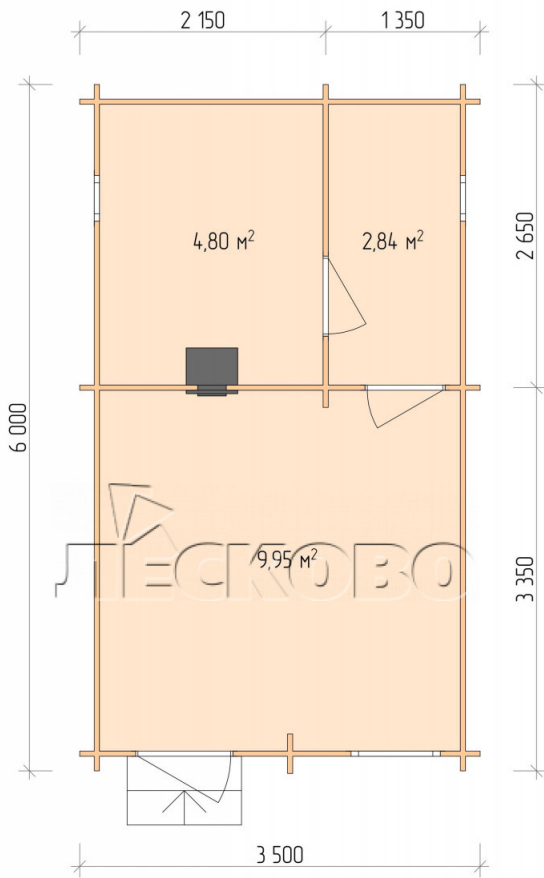

## Outdoor sauna "BL" series 3.5×6

Project Dimensions

3.5 × 6 / 18.3 m<sup>2</sup>

Цена

**5,083 €**

# House Kit

- Wall kit: 44 × 145 mm mini-chamber drying chamber with bowls for the project. The material of the tree is spruce, pine (GOST 8486). Humidity 12-14%. The height of the walls is 2.16 m.;
- Logs, lower harness: board 45 × 145 mm chamber drying 10-12%;
- Floors: floorboard 35 mm., Chamber drying;
- Ceiling: imitation of a bar 20 × 135 mm, Chamber drying;
- Wooden windows, glass 4 mm, Single. Treatment with a colorless antiseptic. Hardware;

0.40×0.38 м.2 шт.

0.87×0.78 м.1 шт.

- Wooden doors;

0.84×1.885 м.  
bath.2 шт.

0.84×1.885 м.  
glass.1 шт.

7. Platbands: dry planed board 20 × 100 mm;

8. Roof: shingles;

9. Skirting board 35 mm.