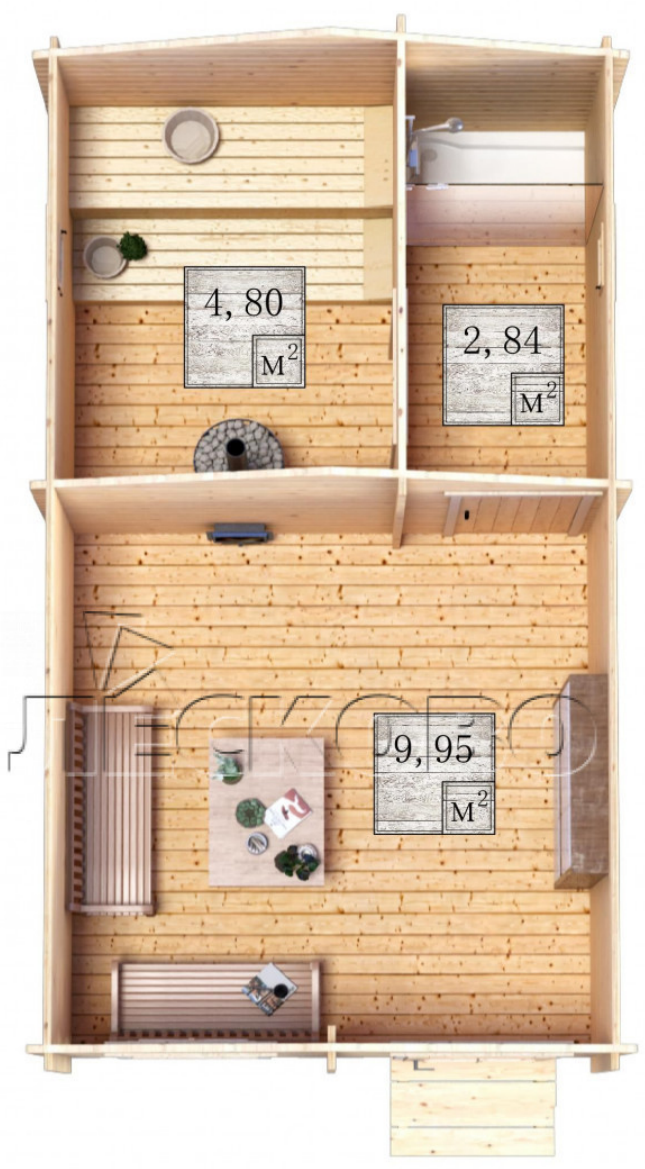

Outdoor sauna "BL" series 3.5×6

Project Dimensions

3.5 × 6 / 18.3 m²

Full house set

3,654 €

Timber

45 MM

65 MM
+ 867 €

Project planning

3 500

6 000

Разрез

House Kit

- Wall kit: 44 × 145 mm mini-chamber drying chamber with bowls for the project. The material of the tree is spruce, pine (GOST 8486). Humidity 12-14%. The height of the walls is 2.16 m.;

- Logs, lower harness: board 45 × 145 mm chamber drying 10-12%;
- Floors: floorboard 35 mm., Chamber drying;
- Ceiling: imitation of a bar 20 × 135 mm, Chamber drying;
- Wooden windows, glass 4 mm, Single. Treatment with a colorless antiseptic. Hardware;