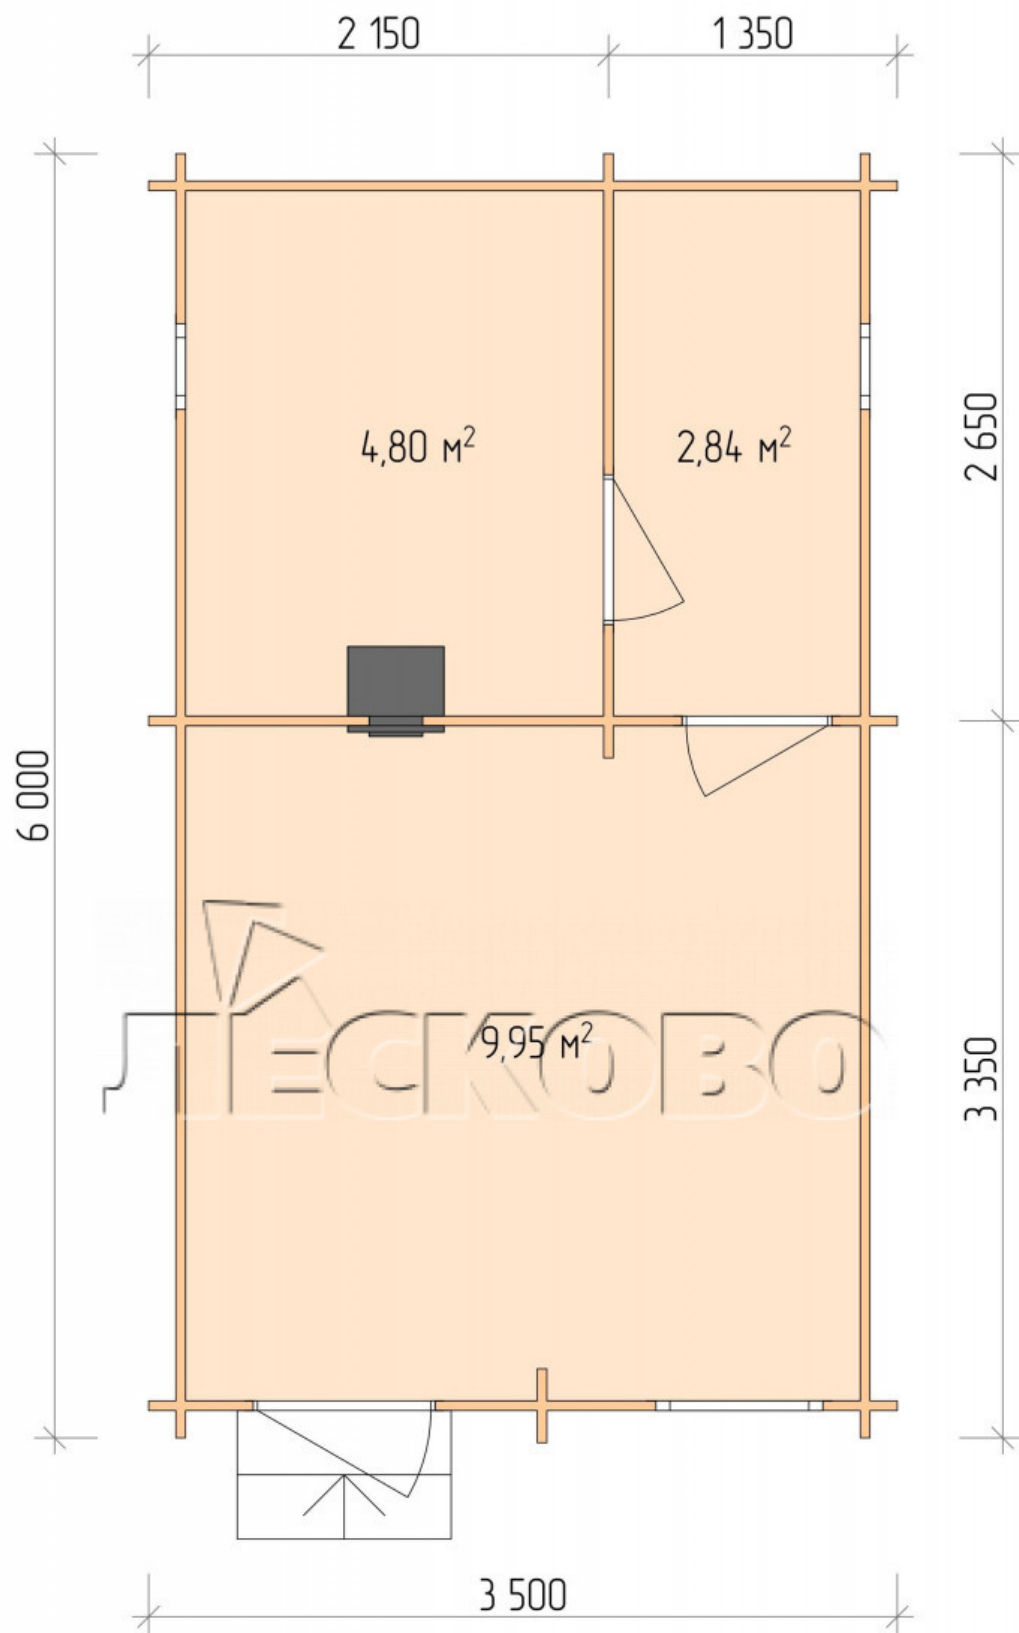

Outdoor sauna "BL" series 3.5×6

Project Dimensions

3.5 × 6 / 18.3 m²

Full house set

3,654 €

Timber

45 MM

65 MM
+ 867 €

Project planning

3 500

6 000

Разрез

House Kit

- Wall kit: 44 × 145 mm mini-chamber drying chamber with bowls for the project. The material of the tree is spruce, pine (GOST 8486). Humidity 12-14%. The height of the walls is 2.16 m.;

- Logs, lower harness: board 45 × 145 mm chamber drying 10-12%;
- Floors: floorboard 35 mm., Chamber drying;
- Ceiling: imitation of a bar 20 × 135 mm, Chamber drying;
- Wooden windows, glass 4 mm, Single. Treatment with a colorless antiseptic. Hardware;

0.40×0.38 м.2 шт.

0.87×0.78 м.1 шт.

- Wooden doors;

0.84×1.885 м.
bath.2 шт.

0.84×1.885 м.
glass.1 шт.

7. Platbands: dry planed board 20 × 100 mm;

8. Roof: shingles;

9. Skirting board 35 mm.