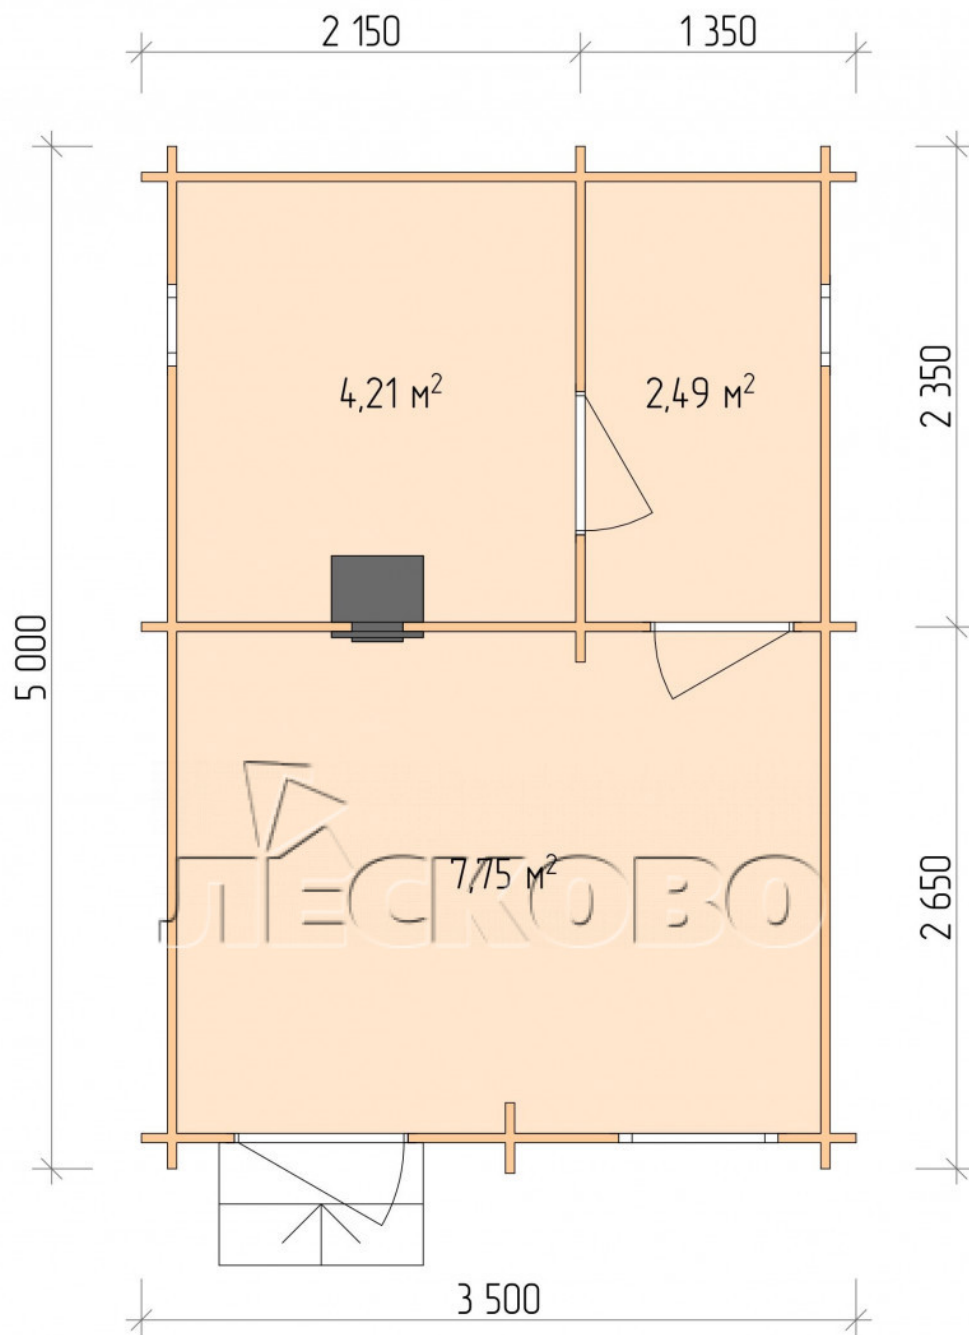

Outdoor sauna "BL" series 3.5×5

Project Dimensions

3.5 × 5 / 15.1 m²

Full house set

3,232 €

Timber

45 MM

65 MM
+ 776 €

Project planning

3 500

5 000

Разрез

House Kit

- Wall kit: 44 × 145 mm mini-chamber drying chamber with bowls for the project. The material of the tree is spruce, pine (GOST 8486). Humidity 12-14%. The height of the walls is 2.16 m.;
- Logs, lower harness: board 45 × 145 mm chamber drying 10-12%;
- Floors: floorboard 35 mm., Chamber drying;
- Ceiling: imitation of a bar 20 × 135 mm, Chamber drying;

- Wooden windows, glass 4 mm, Single. Treatment with a colorless antiseptic. Hardware;

0.40×0.38 м.2 шт.

0.87×0.78 м.1 шт.

- Wooden doors;

0.84×1.885 м.

bath.2 шт.

0.84×1.885 м.

glass.1 шт.

7. Platbands: dry planed board 20 × 100 mm;

8. Roof: shingles;

9. Skirting board 35 mm.

+7 (4942) 499-770

156014, г. Кострома, ул. Базовая, д. 8