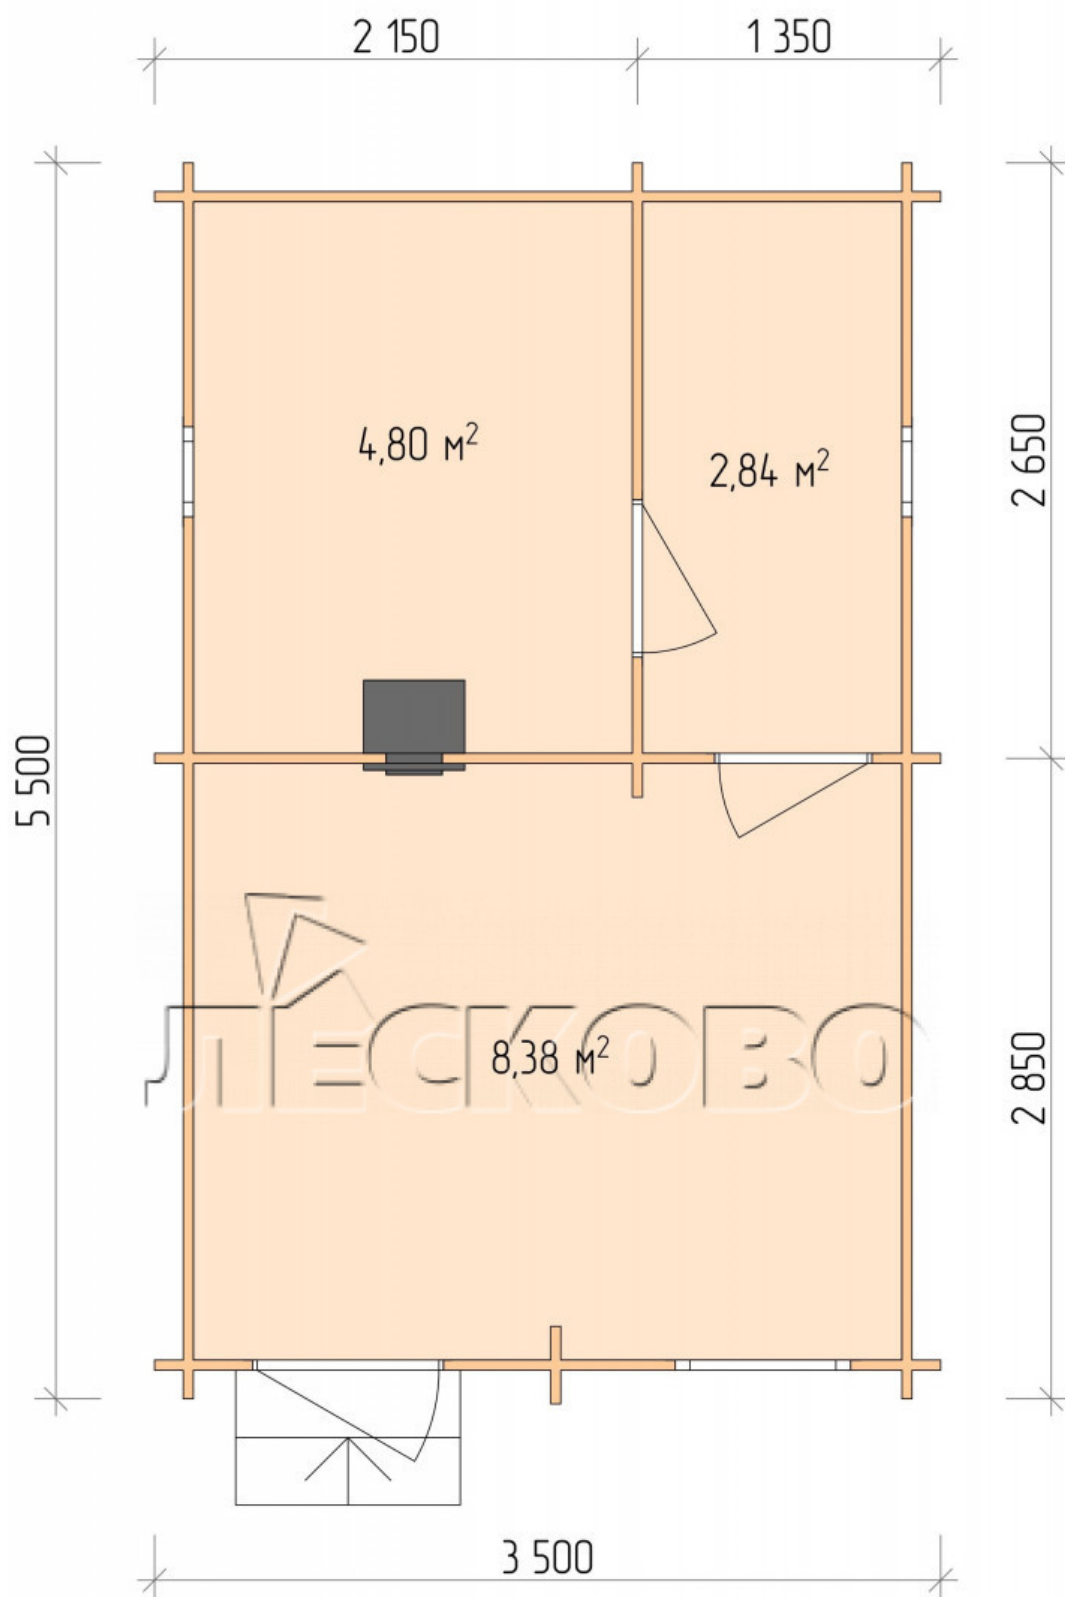

Outdoor sauna "BL" series 3.5×5.5

Project Dimensions

3.5 × 5.5 / 15.1 m²

Full house set

3,184 €

Timber

45 MM

65 MM
+ 765 €

Project planning

3 500

5 500

Разрез

House Kit

- Wall kit: 44 × 145 mm mini-chamber drying chamber with bowls for the project. The material of the tree is spruce, pine (GOST 8486). Humidity 12-14%. The height of the walls is 2.16 m.;

- Logs, lower harness: board 45 × 145 mm chamber drying 10-12%;
- Floors: floorboard 35 mm., Chamber drying;
- Ceiling: imitation of a bar 20 × 135 mm, Chamber drying;
- Wooden windows, glass 4 mm, Single. Treatment with a colorless antiseptic. Hardware;

0.40×0.38 м.2 шт.

0.87×0.78 м.1 шт.

- Wooden doors;

0.84×1.885 м.
bath.2 шт.

0.84×1.885 м.
glass.1 шт.

7. Platbands: dry planed board 20 × 100 mm;

8. Roof: shingles;

9. Skirting board 35 mm.