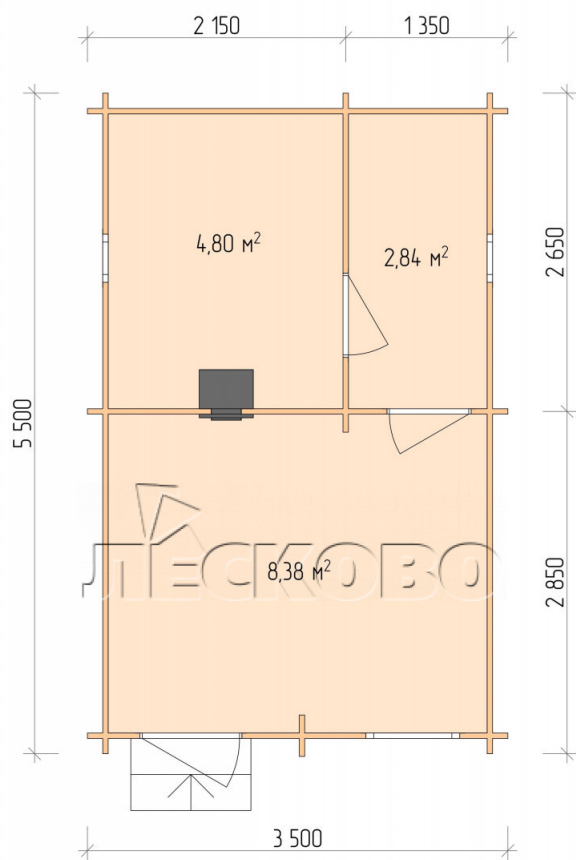

Outdoor sauna "BL" series 3.5×5.5

Project Dimensions

3.5 × 5.5 / 15.1 m²

Цена

4,863 €

Timber

45 mm

65 mm
+ 1,103 €

Assembling a house kit

No assembly required

Assembly required
+ 1,216 €

Project planning

Разрез

House Kit

- Wall kit: 44 × 145 mm mini-chamber drying chamber with bowls for the project. The material of the tree is spruce, pine (GOST 8486). Humidity 12-14%. The height of the walls is 2.16 m.;
- Logs, lower harness: board 45 × 145 mm chamber drying 10-12%;
- Floors: floorboard 35 mm., Chamber drying;
- Ceiling: imitation of a bar 20 × 135 mm, Chamber drying;
- Wooden windows, glass 4 mm, Single. Treatment with a colorless antiseptic. Hardware;

0.40×0.38 м.2 шт.

0.87×0.78 м.1 шт.

- Wooden doors;

0.84×1.885 м.
bath.2 шт.

0.84×1.885 м.
glass.1 шт.

7. Platbands: dry planed board 20 × 100 mm;

8. Roof: shingles;

9. Skirting board 35 mm.