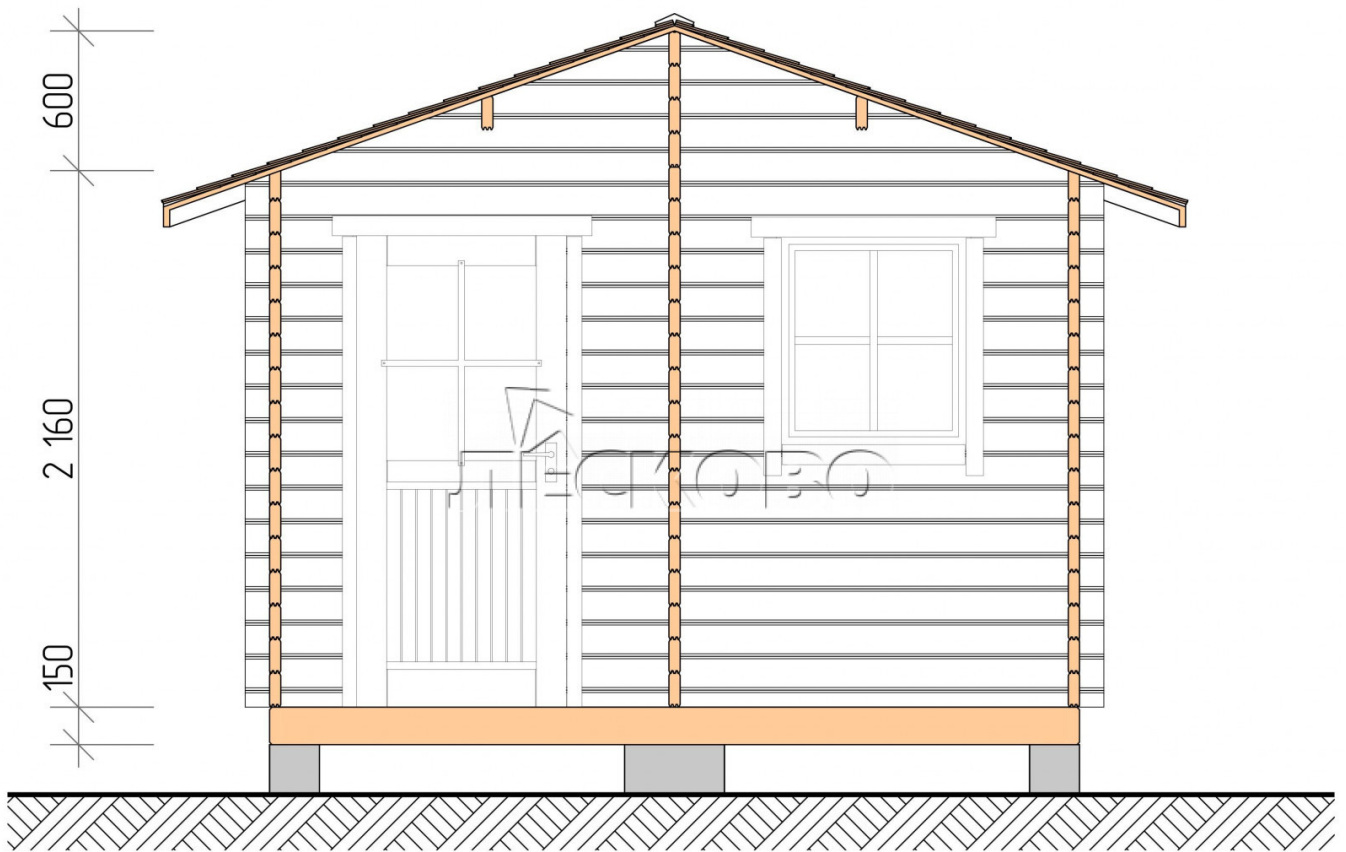

Outdoor sauna "BL" series 3.5×5.5

Project Dimensions

3.5 × 5.5 / 15.1 m²

Full house set

3,184 €

Timber

45 MM

65 MM
+ 765 €

Project planning

3 500

5 500

Разрез

House Kit

- Wall kit: 44 × 145 mm mini-chamber drying chamber with bowls for the project. The material of the tree is spruce, pine (GOST 8486). Humidity 12-14%. The height of the walls is 2.16 m.;