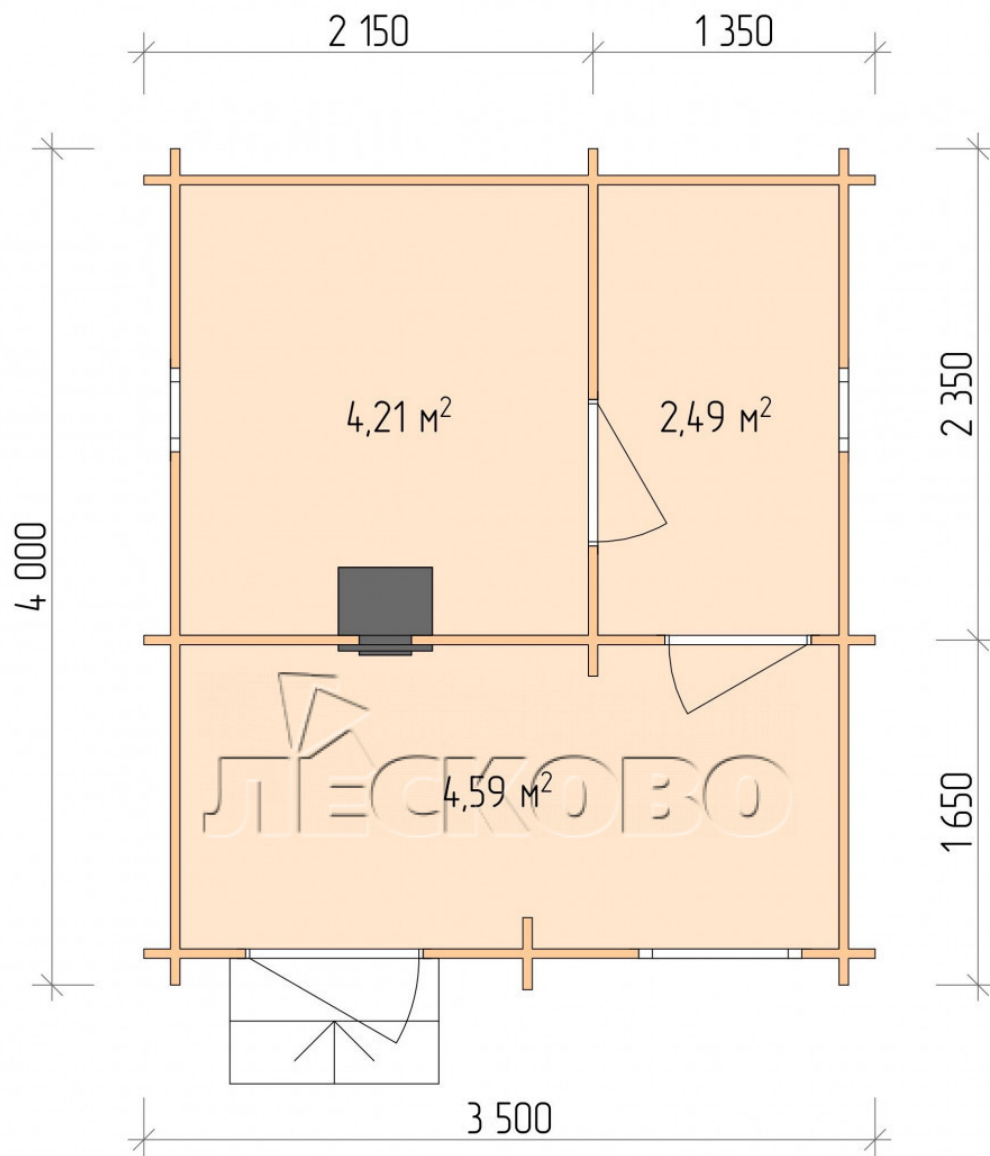

Outdoor sauna "BL" series 3.5×4

Project Dimensions

3.5 × 4 / 11.9 m²

Full house set

2,730 €

Timber

45 MM

65 MM
+ 669 €

Project planning

Разрез

House Kit

- Wall kit: 44 × 145 mm mini-chamber drying chamber with bowls for the project. The material of the tree is spruce, pine (GOST 8486). Humidity 12-14%. The height of the walls is 2.16 m.;
- Logs, lower harness: board 45 × 145 mm chamber drying 10-12%;
- Floors: floorboard 35 mm., Chamber drying;
- Ceiling: imitation of a bar 20 × 135 mm, Chamber drying;
- Wooden windows, glass 4 mm, Single. Treatment with a colorless antiseptic. Hardware;

0.40×0.38 м.2 шт.

0.87×0.78 м.1 шт.

- Wooden doors;

0.84×1.885 м.

bath.2 шт.

0.84×1.885 м.

glass.1 шт.

7. Platbands: dry planed board 20 × 100 mm;