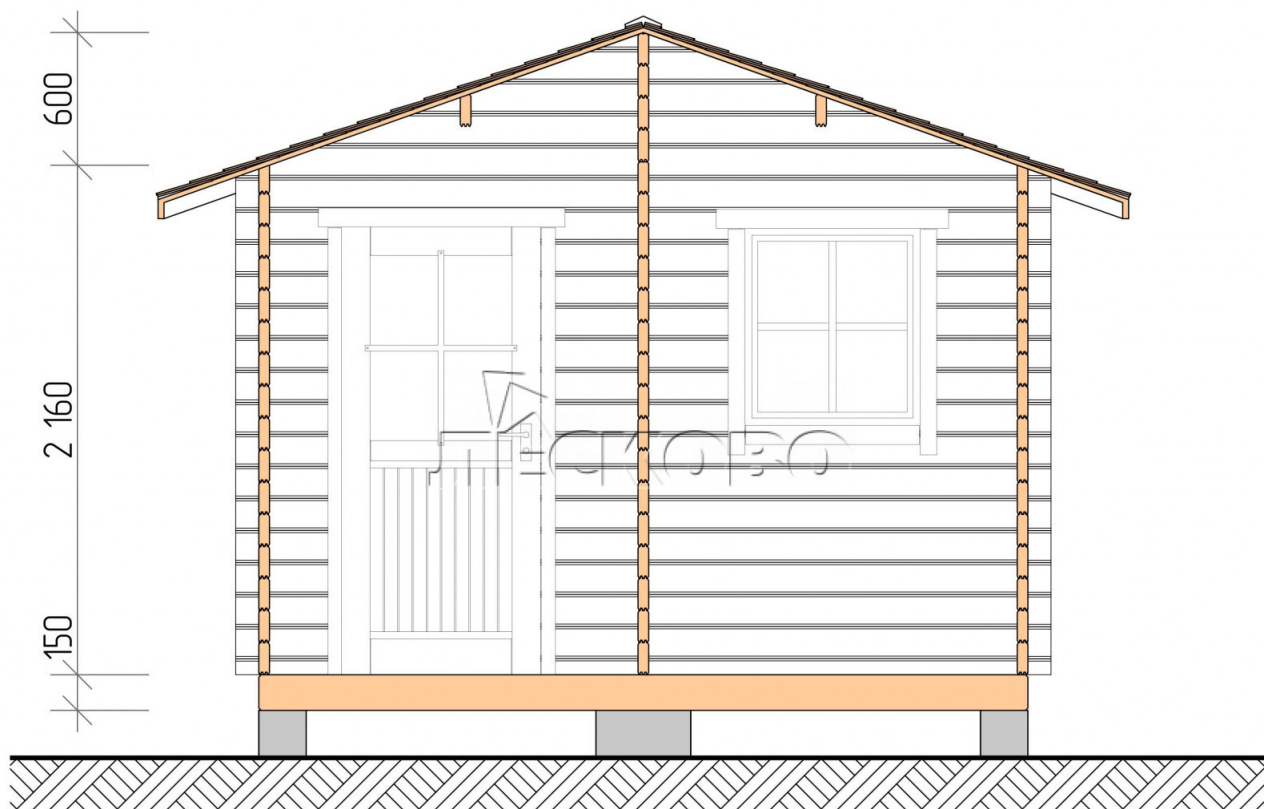

Outdoor sauna "BL" series 3.5×4.5

Project Dimensions

3.5 × 4.5 / 13.5 m²

Цена

4,365 €

Timber

45 mm

65 mm
+ 985 €

Assembling a house kit

No assembly required

Assembly required
+ 1,091 €

Project planning

Разрез

House Kit

- Wall kit: 44 × 145 mm mini-chamber drying chamber with bowls for the project. The material of the tree is spruce, pine (GOST 8486). Humidity 12-14%. The height of the walls is 2.16 m.;
- Logs, lower harness: board 45 × 145 mm chamber drying 10-12%;
- Floors: floorboard 35 mm., Chamber drying;
- Ceiling: imitation of a bar 20 × 135 mm, Chamber drying;
- Wooden windows, glass 4 mm, Single. Treatment with a colorless antiseptic. Hardware;

0.40×0.38 м.2 шт.

0.87×0.78 м.1 шт.

- Wooden doors;

0.84×1.885 м.
bath.2 шт.

0.84×1.885 м.
glass.1 шт.

7. Platbands: dry planed board 20 × 100 mm;

8. Roof: shingles;

9. Skirting board 35 mm.