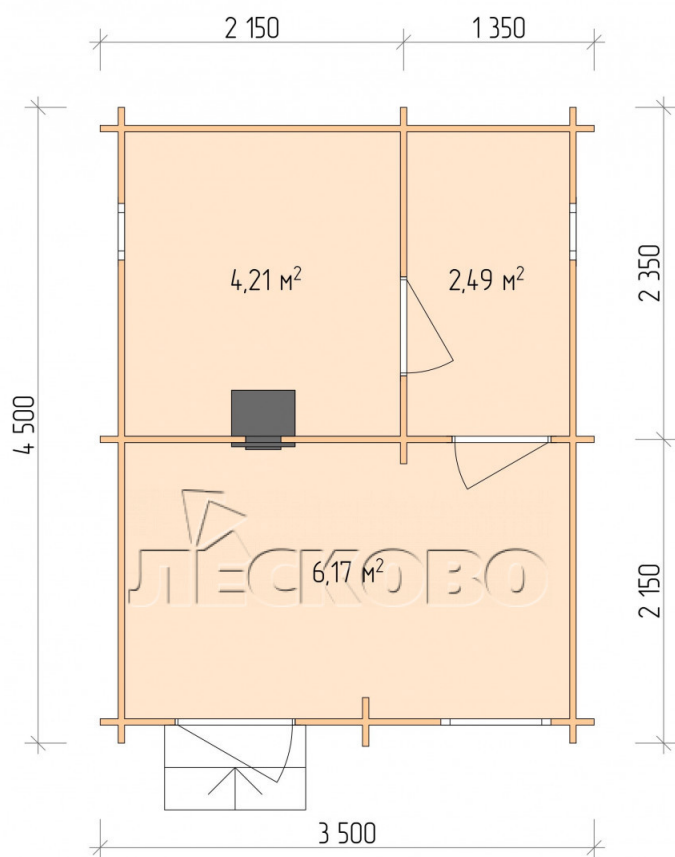

Outdoor sauna "BL" series 3.5×4.5

Project Dimensions

3.5 × 4.5 / 13.5 m²

Цена

4,365 €

Timber

45 mm

65 mm
+ 985 €

Assembling a house kit

No assembly required

Assembly required
+ 1,091 €

Project planning

Разрез

House Kit

- Wall kit: 44 × 145 mm mini-chamber drying chamber with bowls for the project. The material of the tree is spruce, pine (GOST 8486). Humidity 12-14%. The height of the walls is 2.16 m.;
- Logs, lower harness: board 45 × 145 mm chamber drying 10-12%;
- Floors: floorboard 35 mm., Chamber drying;
- Ceiling: imitation of a bar 20 × 135 mm, Chamber drying;
- Wooden windows, glass 4 mm, Single. Treatment with a colorless antiseptic. Hardware;

0.40×0.38 м.2 шт.

0.87×0.78 м.1 шт.

- Wooden doors;

0.84×1.885 м.
bath.2 шт.

0.84×1.885 м.
glass.1 шт.

7. Platbands: dry planed board 20 × 100 mm;

8. Roof: shingles;

9. Skirting board 35 mm.