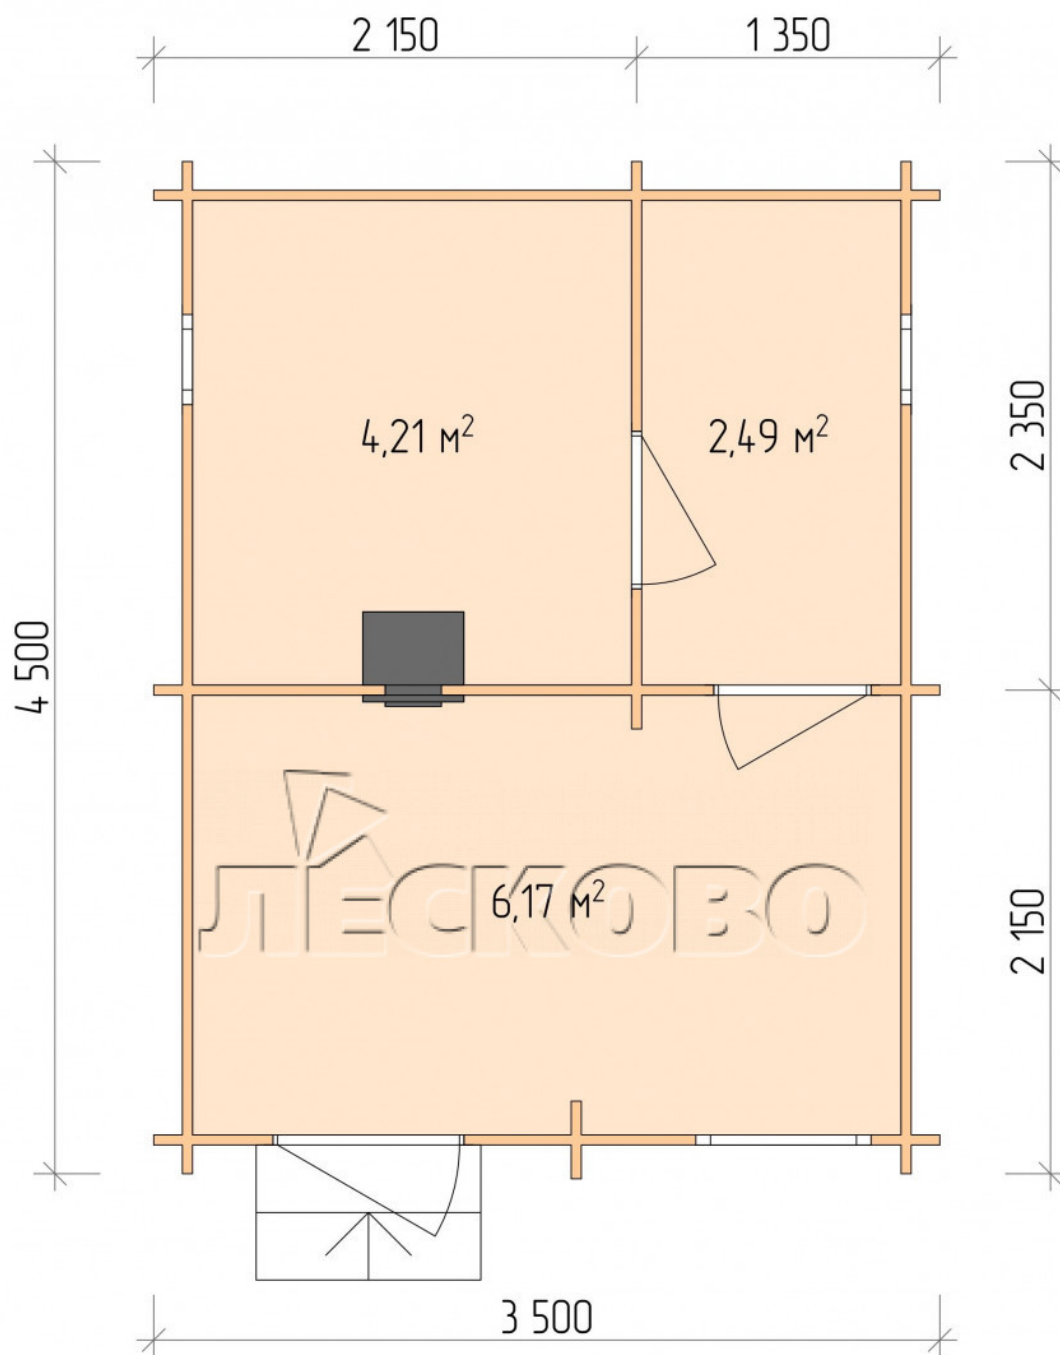

Outdoor sauna "BL" series 3.5×4.5

Project Dimensions

3.5 × 4.5 / 13.5 m²

Full house set

3,106 €

Timber

45 MM

65 MM
+ 733 €

Project planning

3 500

4 500

Разрез

House Kit

- Wall kit: 44 × 145 mm mini-chamber drying chamber with bowls for the project. The material of the tree is spruce, pine (GOST 8486). Humidity 12-14%. The height of the walls is 2.16 m.;
- Logs, lower harness: board 45 × 145 mm chamber drying 10-12%;
- Floors: floorboard 35 mm., Chamber drying;
- Ceiling: imitation of a bar 20 × 135 mm, Chamber drying;

- Wooden windows, glass 4 mm, Single. Treatment with a colorless antiseptic. Hardware;

0.40×0.38 м.2 шт.

0.87×0.78 м.1 шт.

- Wooden doors;

0.84×1.885 м.

bath.2 шт.

0.84×1.885 м.

glass.1 шт.

7. Platbands: dry planed board 20 × 100 mm;

8. Roof: shingles;

9. Skirting board 35 mm.

+7 (4942) 499-770

156014, г. Кострома, ул. Базовая, д. 8