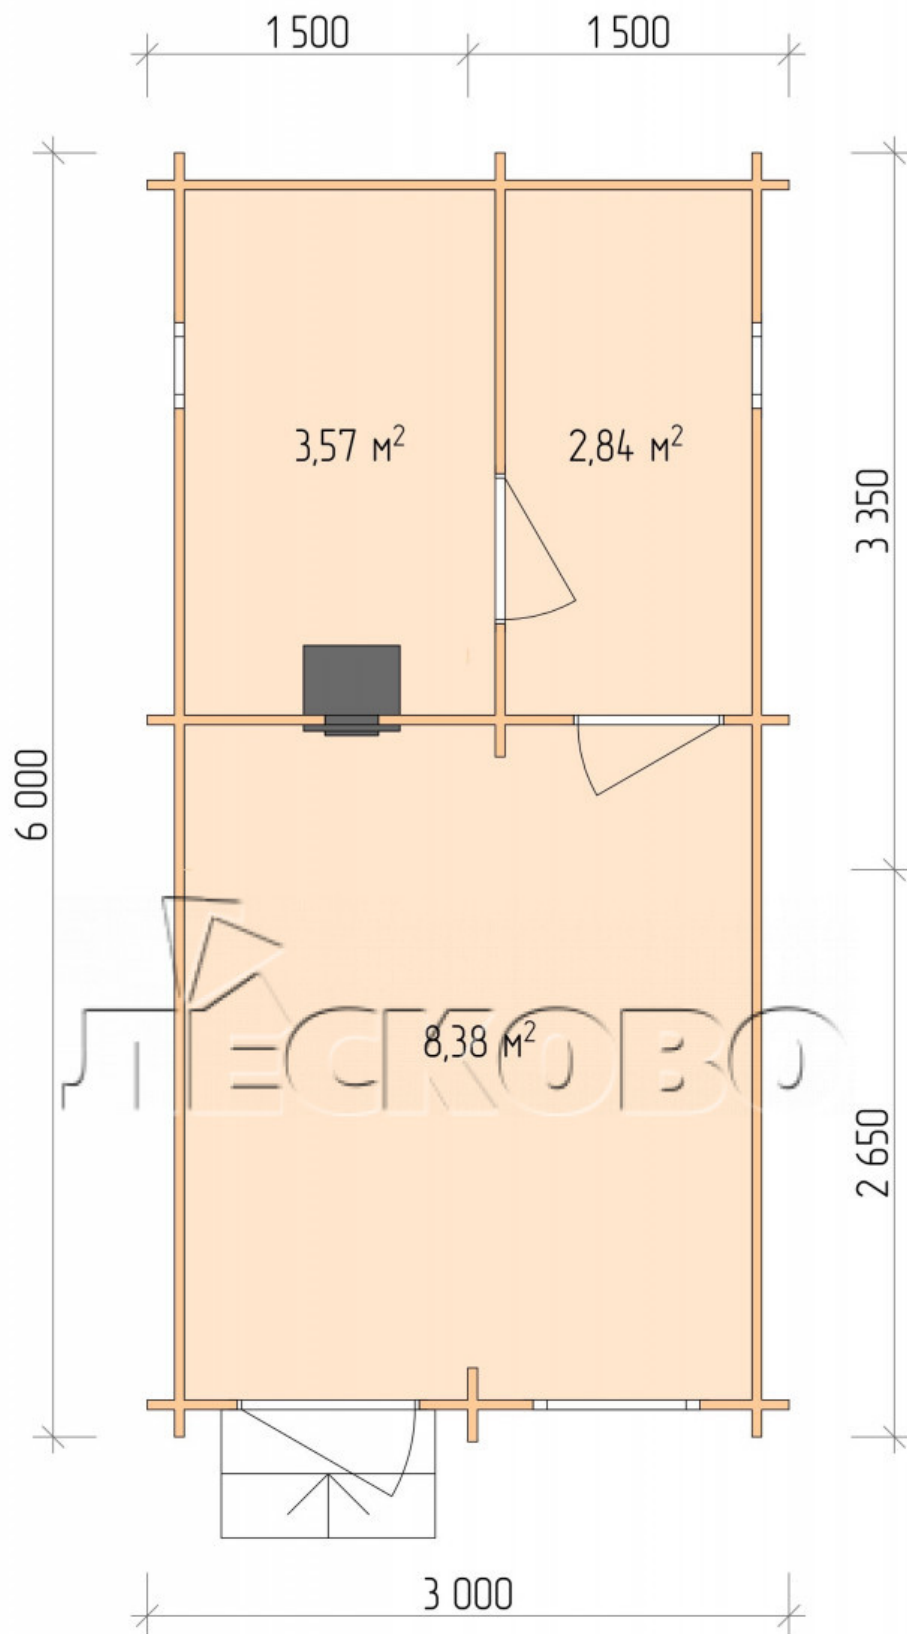

## Outdoor sauna "BL" series 3×6

Project Dimensions

3 × 6 / 15.4 m<sup>2</sup>

Full house set

**3,179 €**

# Разрез

## House Kit

- Wall kit: 44 × 145 mm mini-chamber drying chamber with bowls for the project. The material of the tree is spruce, pine (GOST 8486). Humidity 12-14%. The height of the walls is 2.16 m.;

- Logs, lower harness: board 45 × 145 mm chamber drying 10-12%;
- Floors: floorboard 35 mm., Chamber drying;
- Ceiling: imitation of a bar 20 × 135 mm, Chamber drying;
- Wooden windows, glass 4 mm, Single. Treatment with a colorless antiseptic. Hardware;

0.40×0.38 м.2 шт.

0.87×0.78 м.1 шт.

- Wooden doors;

0.84×1.885 м.  
bath.2 шт.

0.84×1.885 м.  
glass.1 шт.

7. Platbands: dry planed board 20 × 100 mm;

8. Roof: shingles;

9. Skirting board 35 mm.