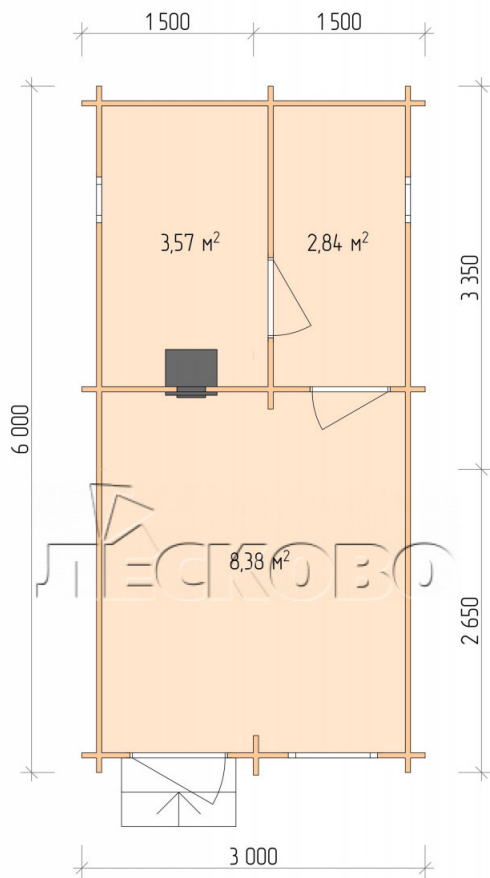

Outdoor sauna "BL" series 3×6

Project Dimensions

3 × 6 / 15.4 m²

Цена

4,709 €

Timber

45 mm

65 mm
+ 1,124 €

Assembling a house kit

No assembly required

Assembly required
+ 1,177 €

Project planning

Разрез

House Kit

- Wall kit: 44 × 145 mm mini-chamber drying chamber with bowls for the project. The material of the tree is spruce, pine (GOST 8486). Humidity 12-14%. The height of the walls is 2.16 m.;
- Logs, lower harness: board 45 × 145 mm chamber drying 10-12%;
- Floors: floorboard 35 mm., Chamber drying;
- Ceiling: imitation of a bar 20 × 135 mm, Chamber drying;
- Wooden windows, glass 4 mm, Single. Treatment with a colorless antiseptic. Hardware;

0.40×0.38 м.2 шт.

0.87×0.78 м.1 шт.

- Wooden doors;

0.84×1.885 м.
bath.2 шт.

0.84×1.885 м.
glass.1 шт.

7. Platbands: dry planed board 20 × 100 mm;

8. Roof: shingles;

9. Skirting board 35 mm.