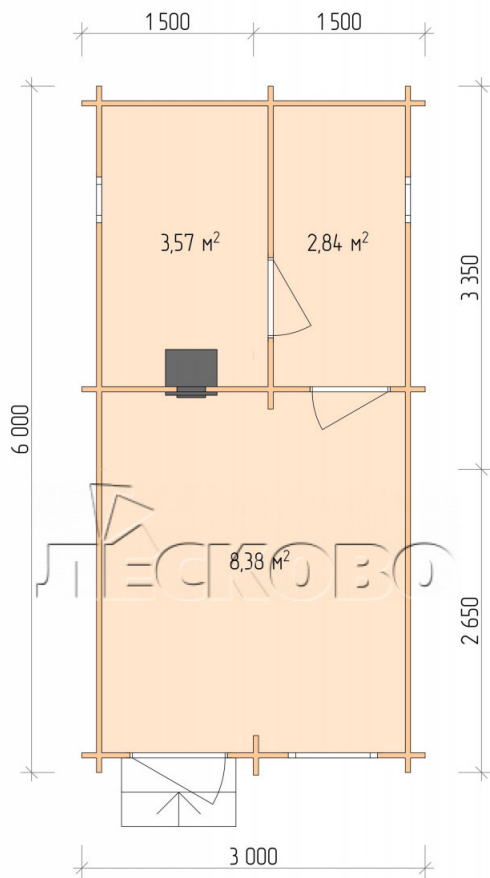

Outdoor sauna "BL" series 3×6

Project Dimensions

3 × 6 / 15.4 m²

Цена

4,721 €

Timber

45 mm

65 mm
+ 1,127 €

Assembling a house kit

No assembly required

Assembly required
+ 1,180 €

Project planning

Разрез

House Kit

- Wall kit: 44 × 145 mm mini-chamber drying chamber with bowls for the project. The material of the tree is spruce, pine (GOST 8486). Humidity 12-14%. The height of the walls is 2.16 m.;
- Logs, lower harness: board 45 × 145 mm chamber drying 10-12%;
- Floors: floorboard 35 mm., Chamber drying;
- Ceiling: imitation of a bar 20 × 135 mm, Chamber drying;
- Wooden windows, glass 4 mm, Single. Treatment with a colorless antiseptic. Hardware;

0.40×0.38 м.2 шт.

0.87×0.78 м.1 шт.

- Wooden doors;

0.84×1.885 м.
bath.2 шт.

0.84×1.885 м.
glass.1 шт.

7. Platbands: dry planed board 20 × 100 mm;

8. Roof: shingles;

9. Skirting board 35 mm.