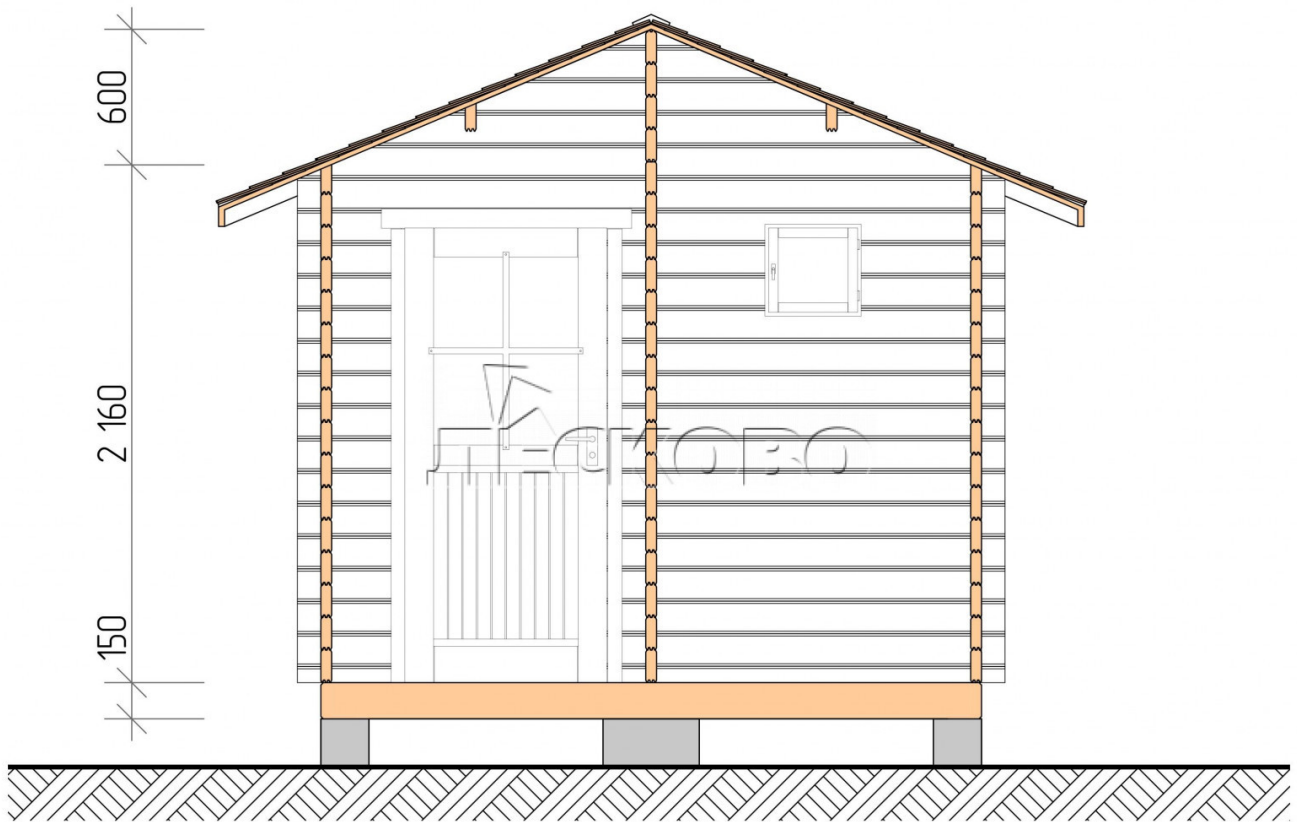

## Outdoor sauna "BL" series 3×6

Project Dimensions

3 × 6 / 15.4 m<sup>2</sup>

Full house set

**3,179 €**

### Timber

45 MM

65 MM  
+ 791 €

# Разрез