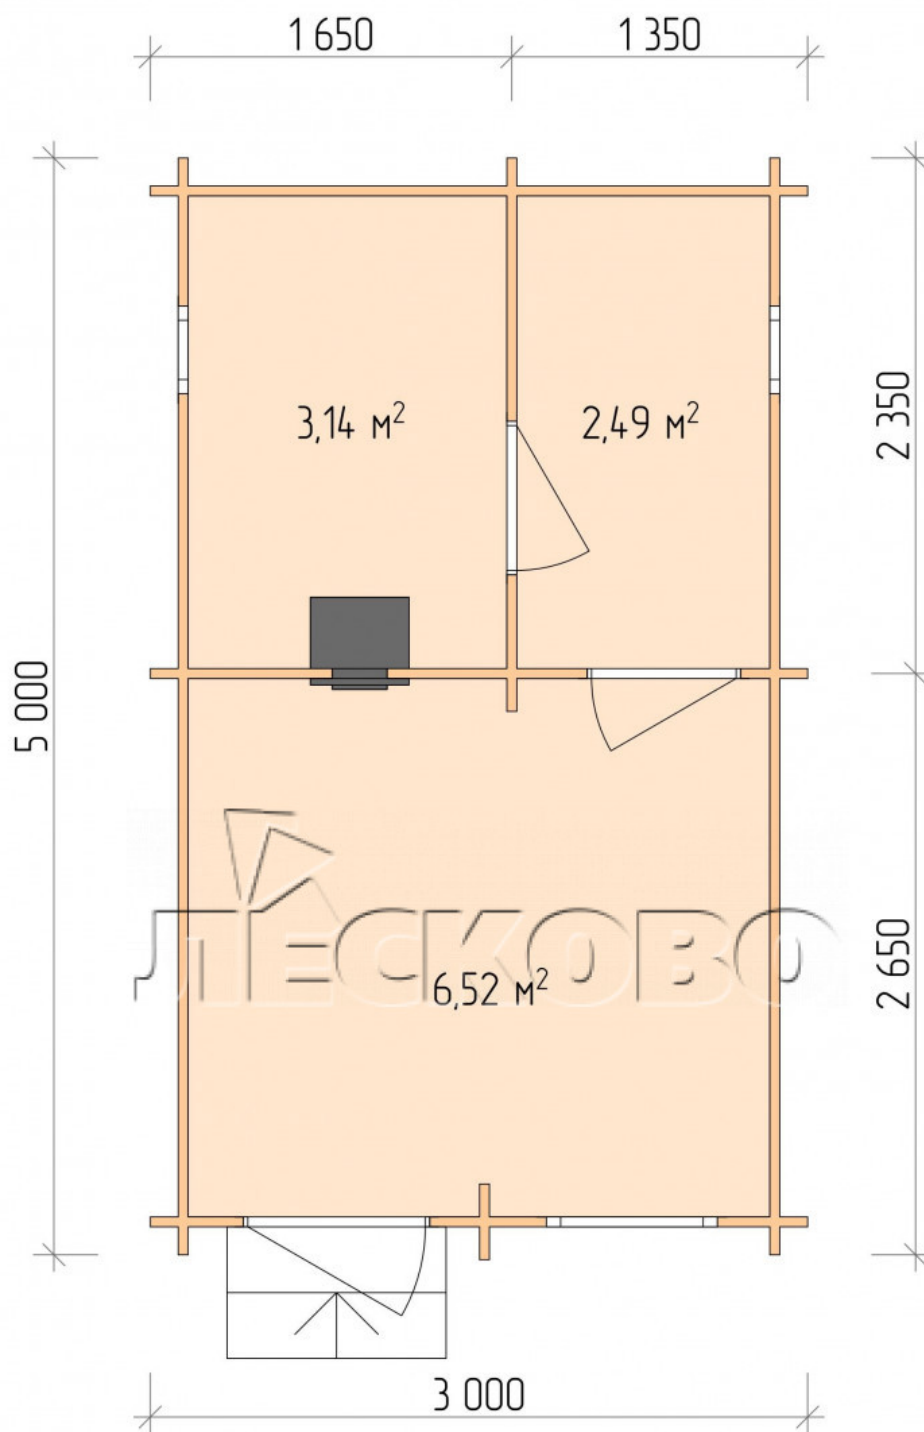

Outdoor sauna "BL" series 3×5

Project Dimensions

3 × 5 / 12.7 m²

Full house set

2,958 €

Timber

45 MM

65 MM
+ 710 €

Project planning

3 000

5 000

Разрез

House Kit

- Wall kit: 44 × 145 mm mini-chamber drying chamber with bowls for the project. The material of the tree is spruce, pine (GOST 8486). Humidity 12-14%. The height of the walls is 2.16 m.;
- Logs, lower harness: board 45 × 145 mm chamber drying 10-12%;
- Floors: floorboard 35 mm., Chamber drying;
- Ceiling: imitation of a bar 20 × 135 mm, Chamber drying;

- Wooden windows, glass 4 mm, Single. Treatment with a colorless antiseptic. Hardware;

0.40×0.38 м.2 шт.

0.87×0.78 м.1 шт.

- Wooden doors;

0.84×1.885 м.

bath.2 шт.

0.84×1.885 м.

glass.1 шт.