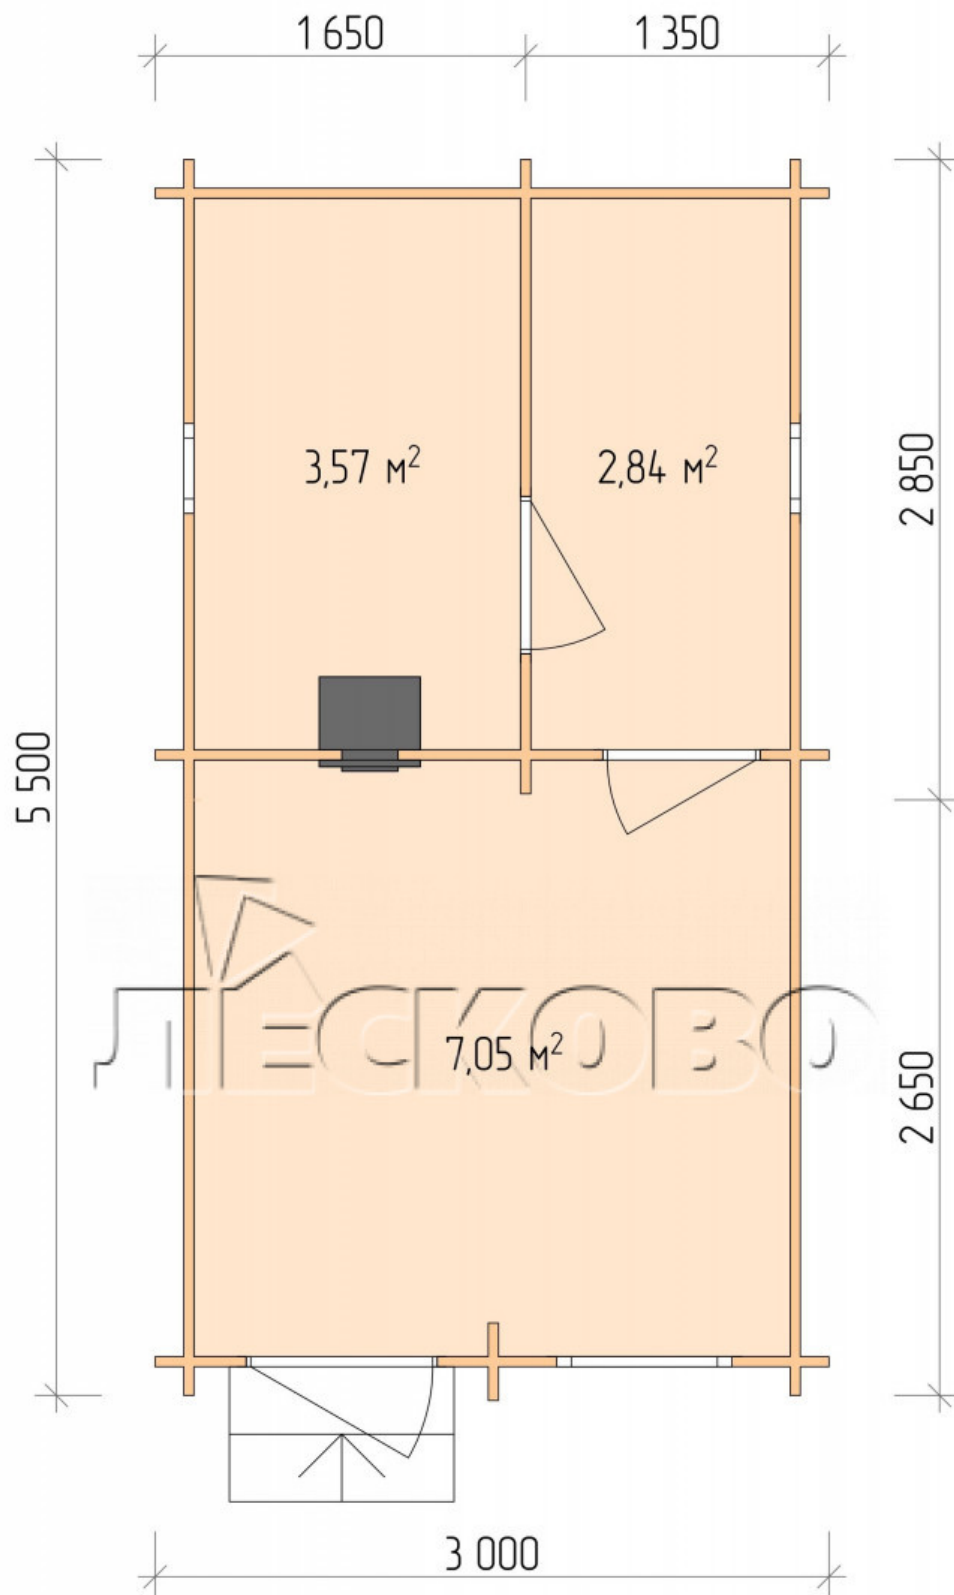

Outdoor sauna "BL" series 3×5.5

Project Dimensions

3 × 5.5 / 14.1 m²

Full house set

3,168 €

Timber

45 MM

65 MM
+ 765 €

Project planning

Разрез

House Kit

- Wall kit: 44 × 145 mm mini-chamber drying chamber with bowls for the project. The material of the tree is spruce, pine (GOST 8486). Humidity 12-14%. The height of the walls is 2.16 m.;

- Logs, lower harness: board 45 × 145 mm chamber drying 10-12%;
- Floors: floorboard 35 mm., Chamber drying;
- Ceiling: imitation of a bar 20 × 135 mm, Chamber drying;
- Wooden windows, glass 4 mm, Single. Treatment with a colorless antiseptic. Hardware;

0.40×0.38 м.2 шт.

0.87×0.78 м.1 шт.

- Wooden doors;

0.84×1.885 м.
bath.2 шт.

0.84×1.885 м.
glass.1 шт.

7. Platbands: dry planed board 20 × 100 mm;

8. Roof: shingles;

9. Skirting board 35 mm.