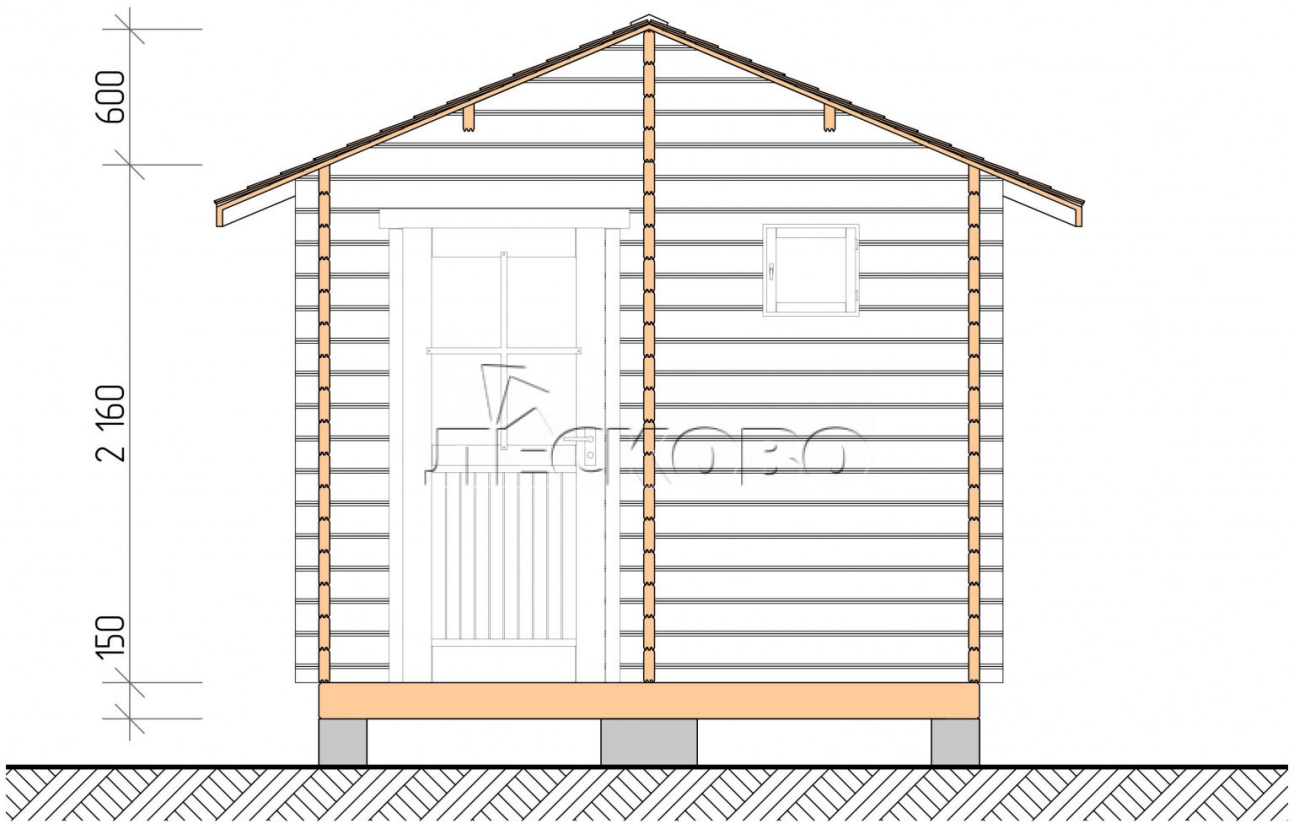

Outdoor sauna "BL" series 3×5.5

Project Dimensions

3 × 5.5 / 14.1 m²

Full house set

3,168 €

Timber

45 MM

65 MM
+ 765 €

Project planning

Разрез

House Kit

- Wall kit: 44 × 145 mm mini-chamber drying chamber with bowls for the project. The material of the tree is spruce, pine (GOST 8486). Humidity 12-14%. The height of the walls is 2.16 m.;