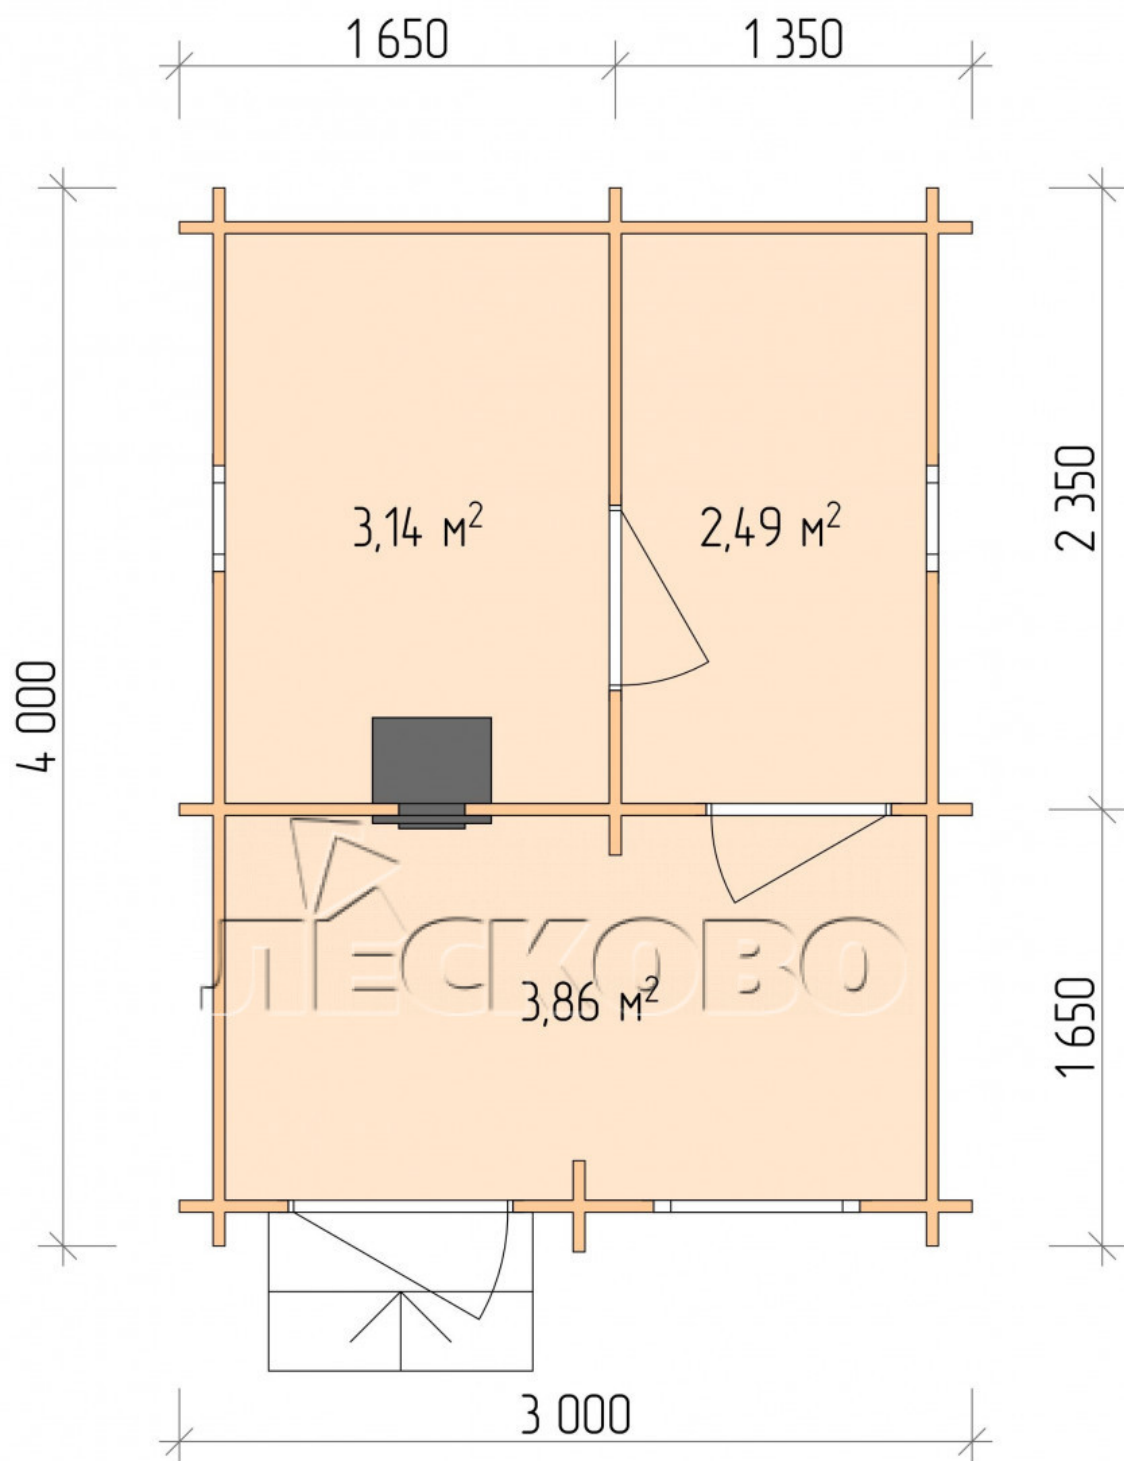

Outdoor sauna "BL" series 3×4

Project Dimensions

3 × 4 / 10 m²

Full house set

2,677 €

Timber

45 MM

65 MM
+ 648 €

Project planning

3 000

4 000

Разрез

House Kit

- Wall kit: 44 × 145 mm mini-chamber drying chamber with bowls for the project. The material of the tree is spruce, pine (GOST 8486). Humidity 12-14%. The height of the walls is 2.16 m.;
- Logs, lower harness: board 45 × 145 mm chamber drying 10-12%;
- Floors: floorboard 35 mm., Chamber drying;
- Ceiling: imitation of a bar 20 × 135 mm, Chamber drying;

- Wooden windows, glass 4 mm, Single. Treatment with a colorless antiseptic. Hardware;

0.40×0.38 м.2 шт.

0.87×0.78 м.1 шт.

- Wooden doors;

0.84×1.885 м.

bath.2 шт.

0.84×1.885 м.

glass.1 шт.