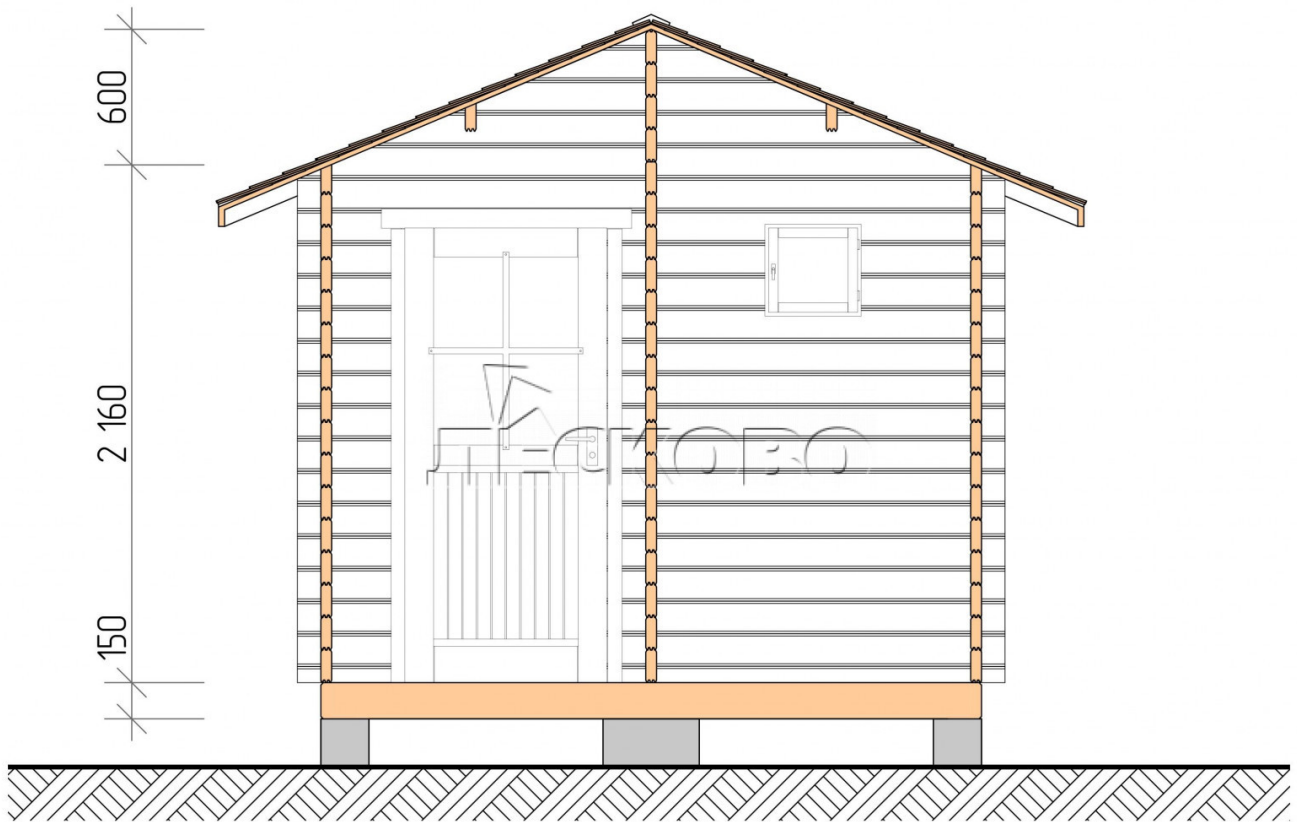

Outdoor sauna "BL" series 3×4

Project Dimensions

3 × 4 / 10 m²

Full house set

2,677 €

Timber

45 MM

65 MM
+ 648 €

Project planning

3 000

4 000

Разрез

House Kit

- Wall kit: 44 × 145 mm mini-chamber drying chamber with bowls for the project. The material of the tree is spruce, pine (GOST 8486). Humidity 12-14%. The height of the walls is 2.16 m.;
- Logs, lower harness: board 45 × 145 mm chamber drying 10-12%;
- Floors: floorboard 35 mm., Chamber drying;
- Ceiling: imitation of a bar 20 × 135 mm, Chamber drying;

- Wooden windows, glass 4 mm, Single. Treatment with a colorless antiseptic. Hardware;

0.40×0.38 м.2 шт.

0.87×0.78 м.1 шт.

- Wooden doors;

0.84×1.885 м.

bath.2 шт.

0.84×1.885 м.

glass.1 шт.