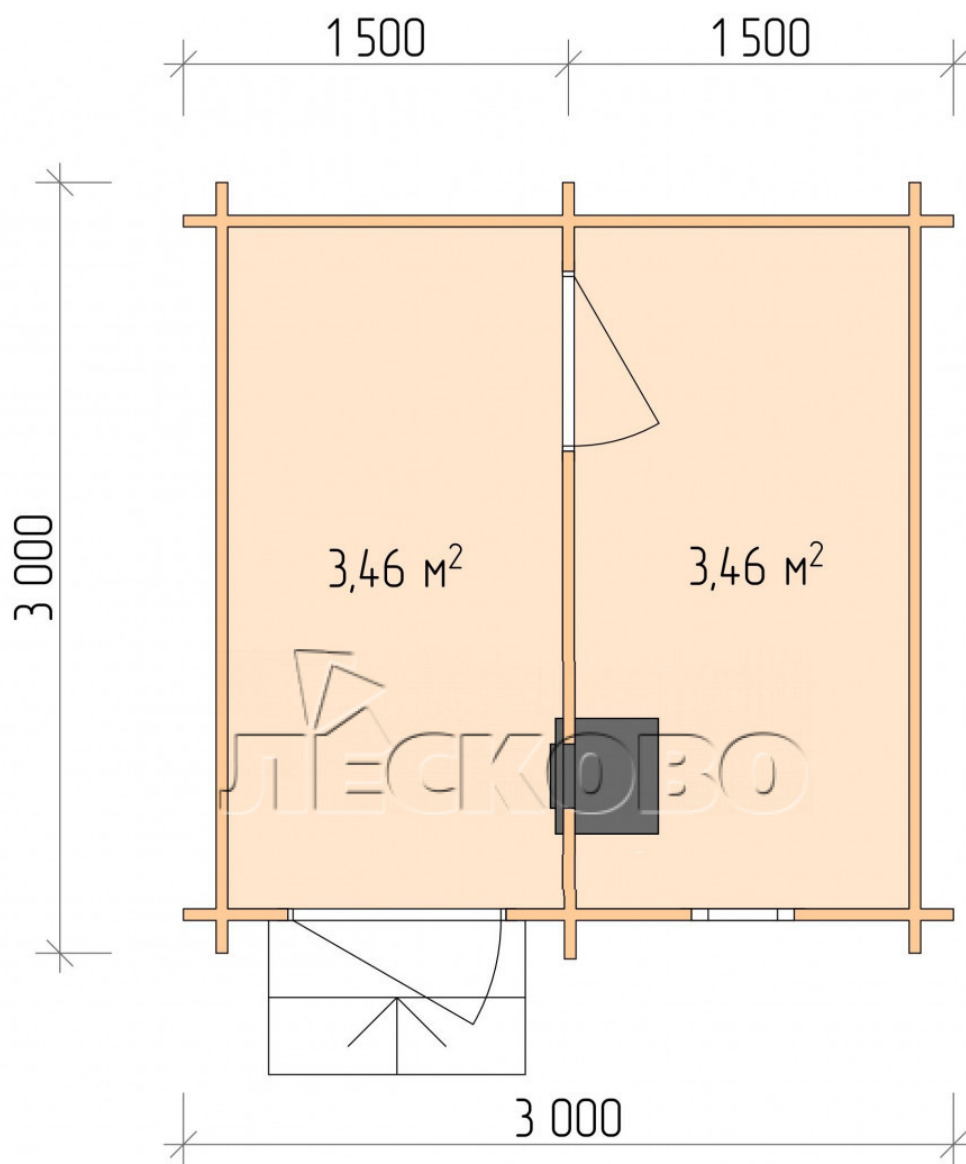

Outdoor sauna "BL" series 3×3

Project Dimensions

3 × 3 / 7.3 m²

Full house set

1,938 €

Timber

45 MM

65 MM
+ 512 €

Project planning

Разрез

House Kit

- Wall kit: 44 × 145 mm mini-chamber drying chamber with bowls for the project. The material of the tree is spruce, pine (GOST 8486). Humidity 12-14%. The height of the walls is 2.16 m.;
- Logs, lower harness: board 45 × 145 mm chamber drying 10-12%;
- Floors: floorboard 35 mm., Chamber drying;
- Ceiling: imitation of a bar 20 × 135 mm, Chamber drying;
- Wooden windows, glass 4 mm, Single. Treatment with a colorless antiseptic. Hardware;

0.40×0.38 м.1 шт.

- Wooden doors;

0.84×1.885 м.
bath.1 шт.

0.84×1.885 м.
glass.1 шт.

7. Platbands: dry planed board 20 × 100 mm;

8. Roof: shingles;

9. Skirting board 35 mm.

+7 (4942) 499-770