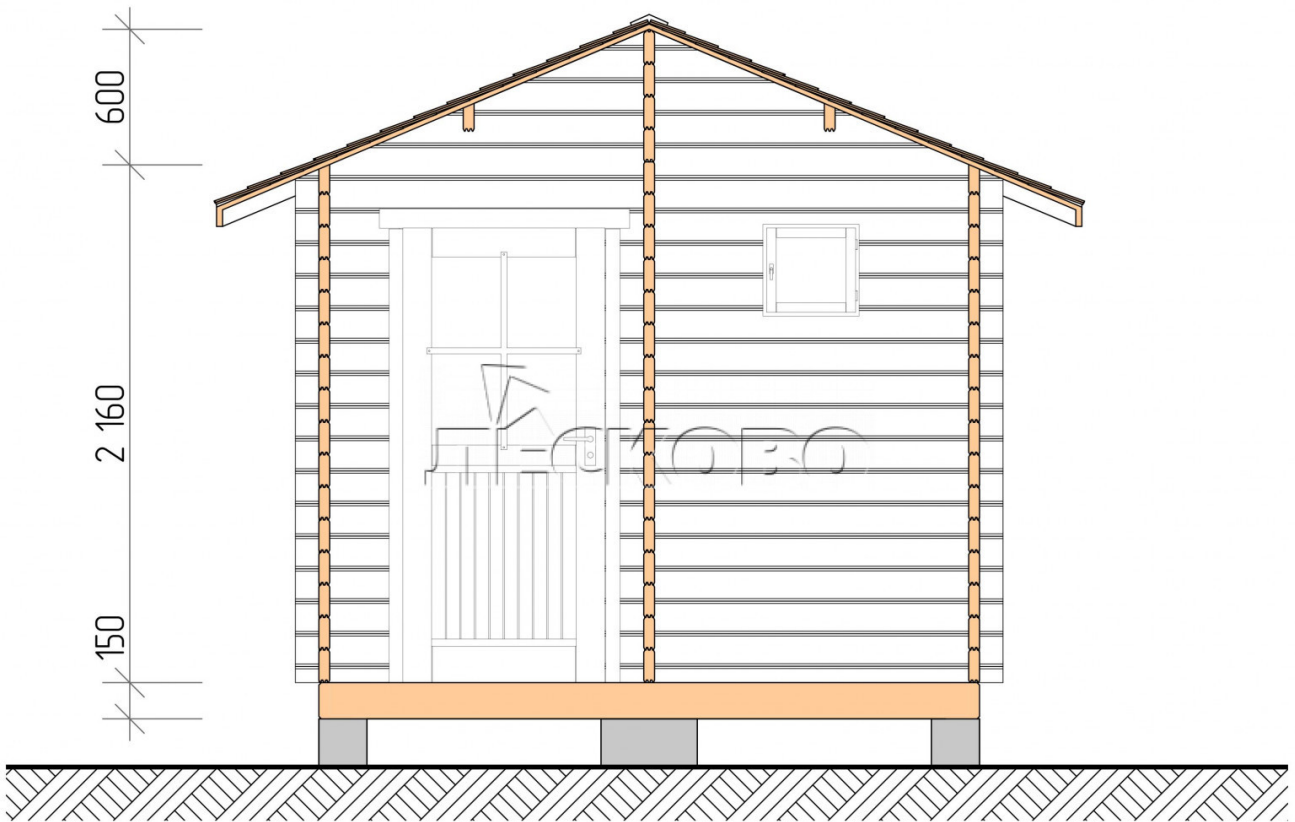

Outdoor sauna "BL" series 3×3

Project Dimensions

3 × 3 / 7.3 m²

Full house set

1,938 €

Timber

45 MM

65 MM
+ 512 €

Project planning

Разрез

House Kit

- Wall kit: 44 × 145 mm mini-chamber drying chamber with bowls for the project. The material of the tree is spruce, pine (GOST 8486). Humidity 12-14%. The height of the walls is 2.16 m.;
- Logs, lower harness: board 45 × 145 mm chamber drying 10-12%;
- Floors: floorboard 35 mm., Chamber drying;
- Ceiling: imitation of a bar 20 × 135 mm, Chamber drying;
- Wooden windows, glass 4 mm, Single. Treatment with a colorless antiseptic. Hardware;

0.40×0.38 м.1 шт.

- Wooden doors;

0.84×1.885 м.
bath.1 шт.

0.84×1.885 м.
glass.1 шт.

7. Platbands: dry planed board 20 × 100 mm;

8. Roof: shingles;

9. Skirting board 35 mm.

+7 (4942) 499-770