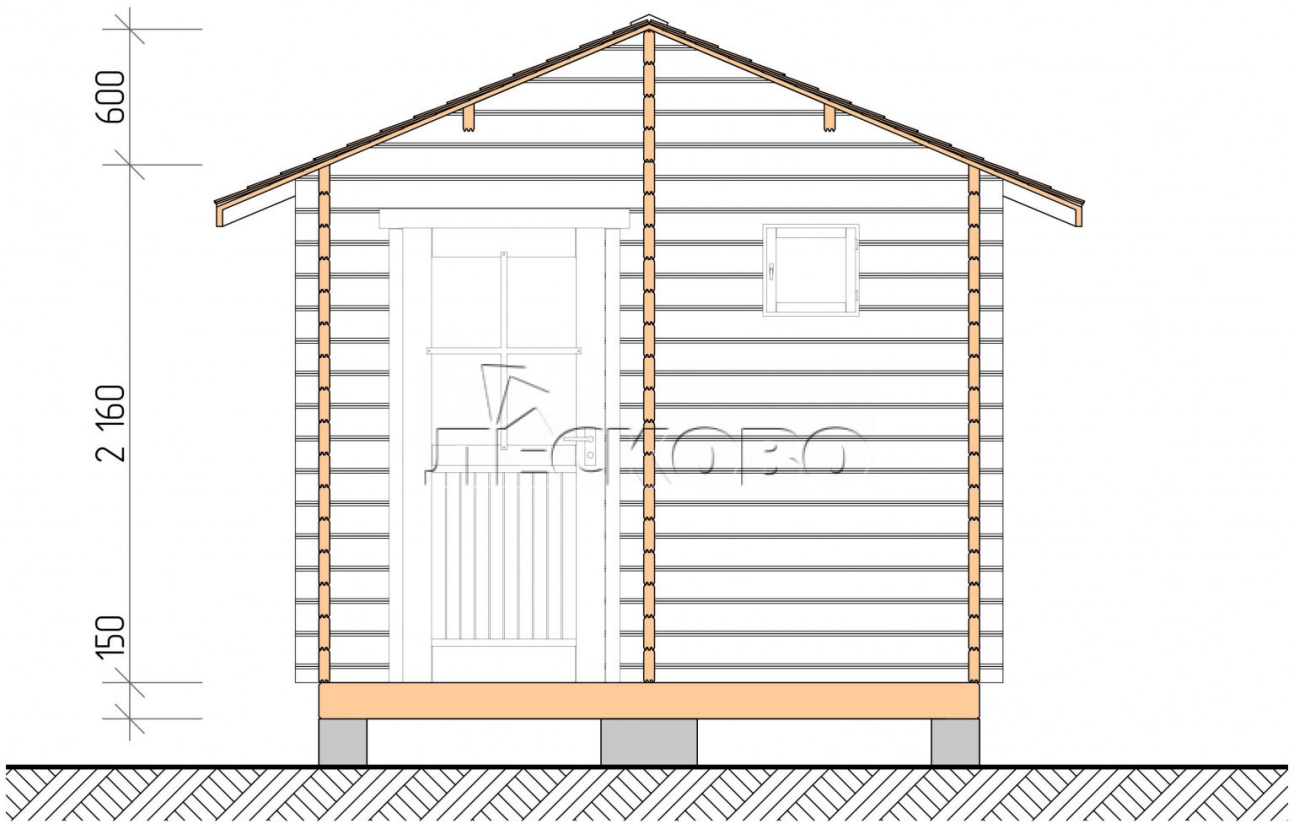

## Outdoor sauna "BL" series 3×3.5

Project Dimensions

3 × 3.5 / 8.7 m<sup>2</sup>

Full house set

**2,356 €**

### Timber

45 MM

65 MM  
+ 572 €

# Разрез

## House Kit

- Wall kit: 44 × 145 mm mini-chamber drying chamber with bowls for the project. The material of the tree is spruce, pine (GOST 8486). Humidity 12-14%. The height of the walls is 2.16 m.;
- Logs, lower harness: board 45 × 145 mm chamber drying 10-12%;
- Floors: floorboard 35 mm., Chamber drying;
- Ceiling: imitation of a bar 20 × 135 mm, Chamber drying;
- Wooden windows, glass 4 mm, Single. Treatment with a colorless antiseptic. Hardware;