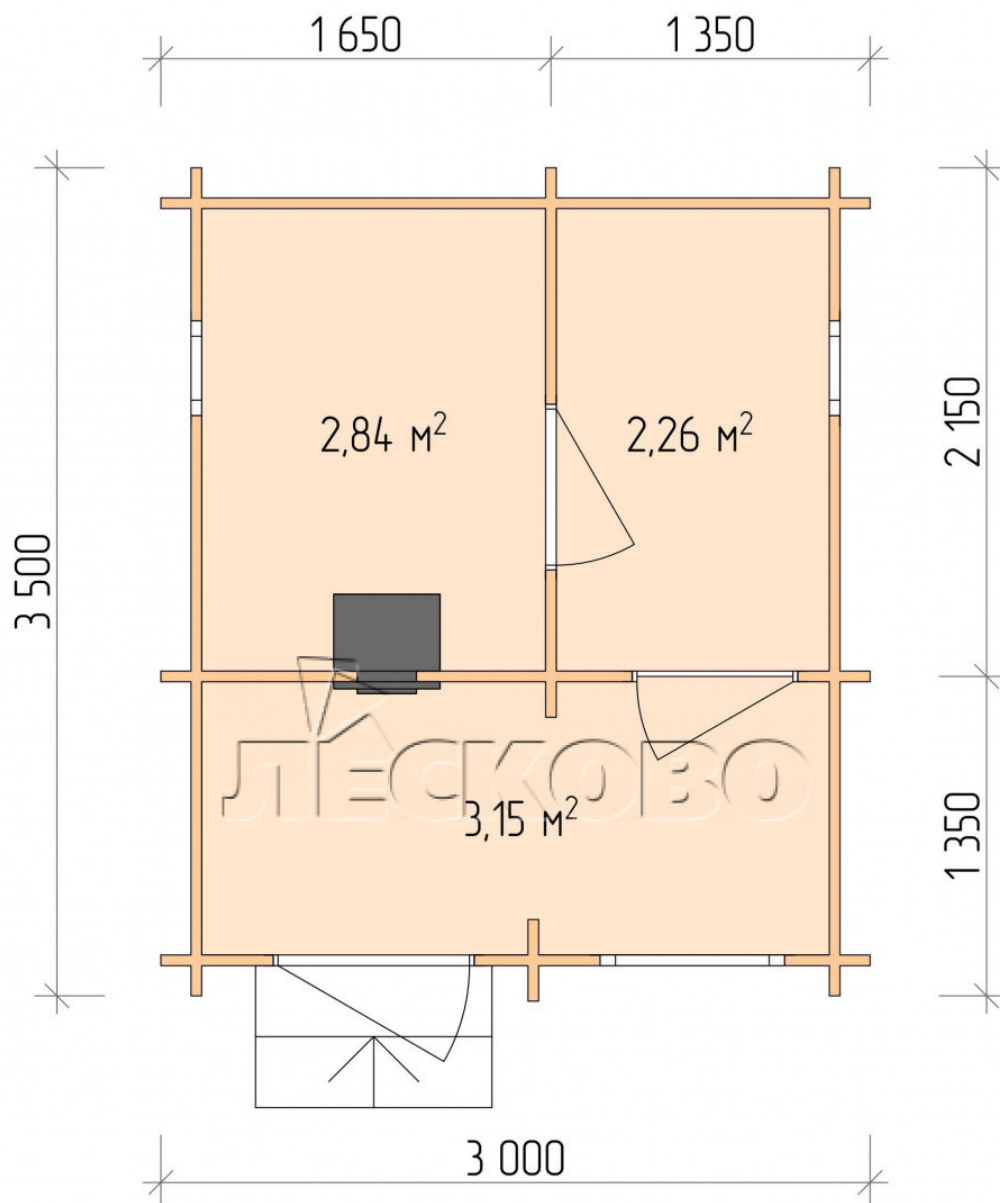

## Outdoor sauna "BL" series 3×3.5

Project Dimensions

3 × 3.5 / 8.7 m<sup>2</sup>

Full house set

**2,356 €**

# Разрез

## House Kit

- Wall kit: 44 × 145 mm mini-chamber drying chamber with bowls for the project. The material of the tree is spruce, pine (GOST 8486). Humidity 12-14%. The height of the walls is 2.16 m.;
- Logs, lower harness: board 45 × 145 mm chamber drying 10-12%;
- Floors: floorboard 35 mm., Chamber drying;
- Ceiling: imitation of a bar 20 × 135 mm, Chamber drying;
- Wooden windows, glass 4 mm, Single. Treatment with a colorless antiseptic. Hardware;

0.40×0.38 м.2 шт.

0.87×0.78 м.1 шт.

- Wooden doors;

0.84×1.885 м.

bath.1 шт.

0.84×1.885 м.

glass.1 шт.

7. Platbands: dry planed board 20 × 100 mm;