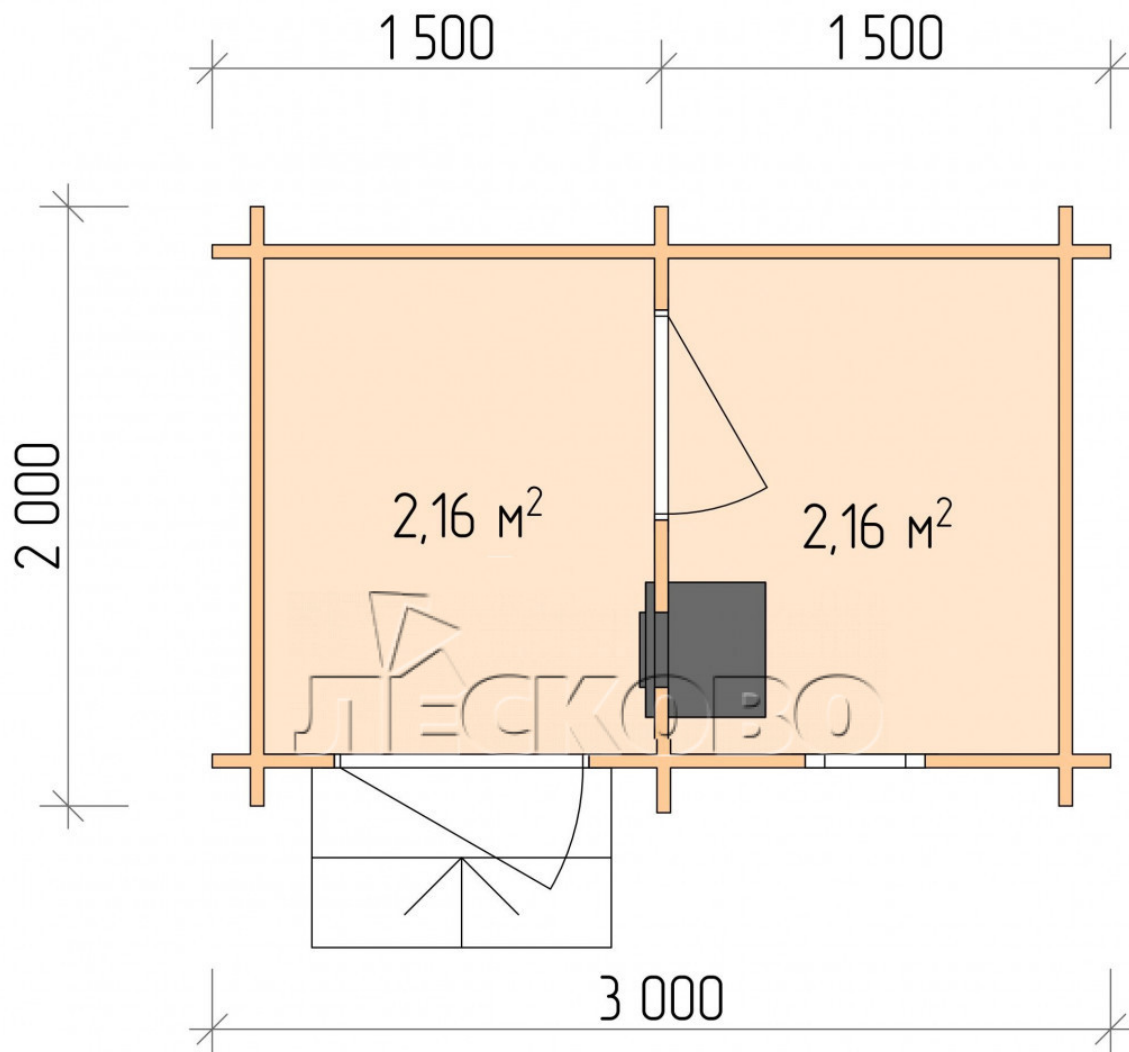

Outdoor sauna "BL" series 3×2

Project Dimensions

3 × 2 / 4.6 m²

Full house set

1,550 €

Timber

45 MM

65 MM
+ 403 €

Project planning

3 000

Разрез

House Kit

- Wall kit: 44 × 145 mm mini-chamber drying chamber with bowls for the project. The material of the tree is spruce, pine (GOST 8486). Humidity 12-14%. The height of the walls is 2.16 m.;
- Logs, lower harness: board 45 × 145 mm chamber drying 10-12%;
- Floors: floorboard 35 mm., Chamber drying;
- Ceiling: imitation of a bar 20 × 135 mm, Chamber drying;
- Wooden windows, glass 4 mm, Single. Treatment with a colorless antiseptic. Hardware;

0.40×0.38 м.1 шт.

- Wooden doors;

0.84×1.885 м.
bath.1 шт.

0.84×1.885 м.
glass.1 шт.

7. Platbands: dry planed board 20 × 100 mm;

8. Roof: shingles;

9. Skirting board 35 mm.

+7 (4942) 499-770