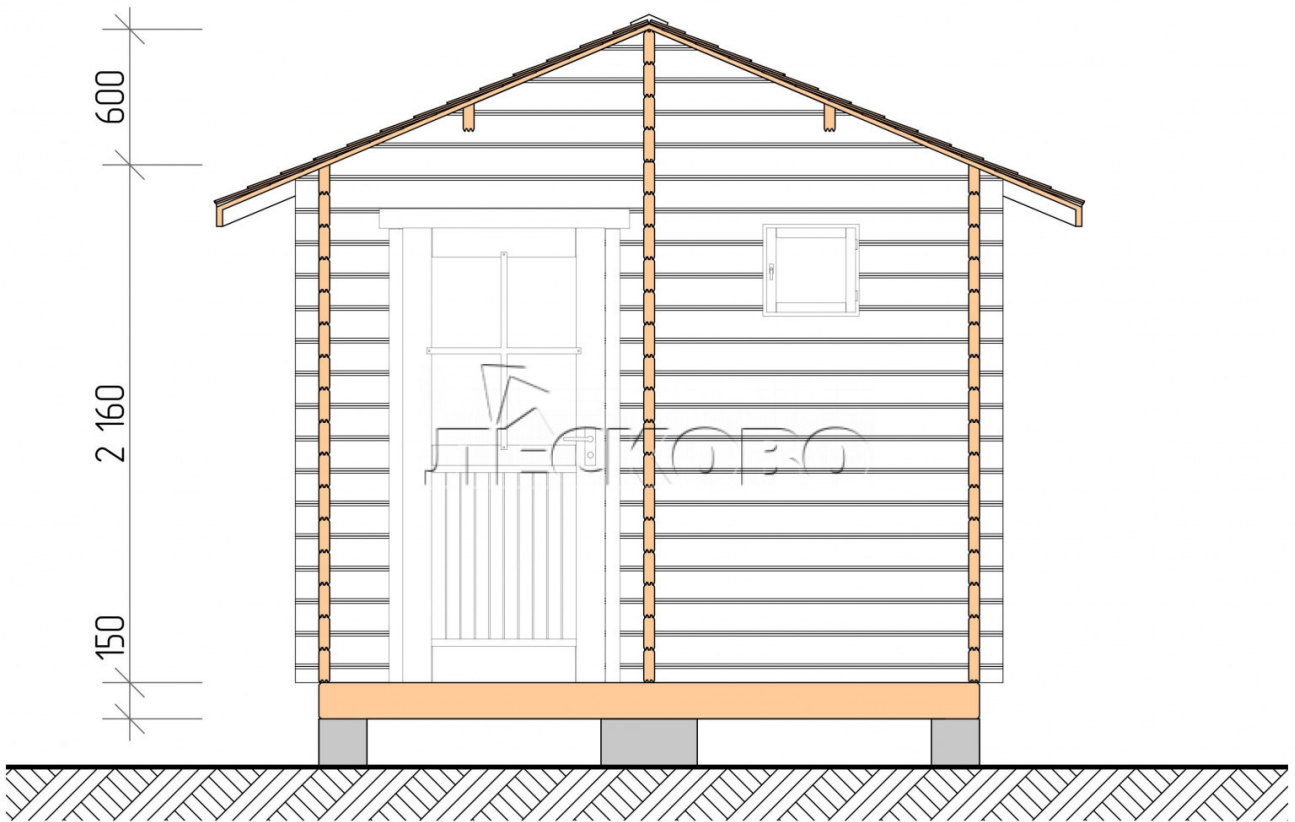

Outdoor sauna "BL" series 3×2

Project Dimensions

3 × 2 / 4.6 m²

Full house set

1,550 €

Timber

45 MM

65 MM
+ 403 €

Project planning

3 000

Разрез

House Kit

- Wall kit: 44 × 145 mm mini-chamber drying chamber with bowls for the project. The material of the tree is spruce, pine (GOST 8486). Humidity 12-14%. The height of the walls is 2.16 m.;
- Logs, lower harness: board 45 × 145 mm chamber drying 10-12%;
- Floors: floorboard 35 mm., Chamber drying;
- Ceiling: imitation of a bar 20 × 135 mm, Chamber drying;
- Wooden windows, glass 4 mm, Single. Treatment with a colorless antiseptic. Hardware;

0.40×0.38 м.1 шт.

- Wooden doors;

0.84×1.885 м.
bath.1 шт.

0.84×1.885 м.
glass.1 шт.

7. Platbands: dry planed board 20 × 100 mm;

8. Roof: shingles;

9. Skirting board 35 mm.

+7 (4942) 499-770