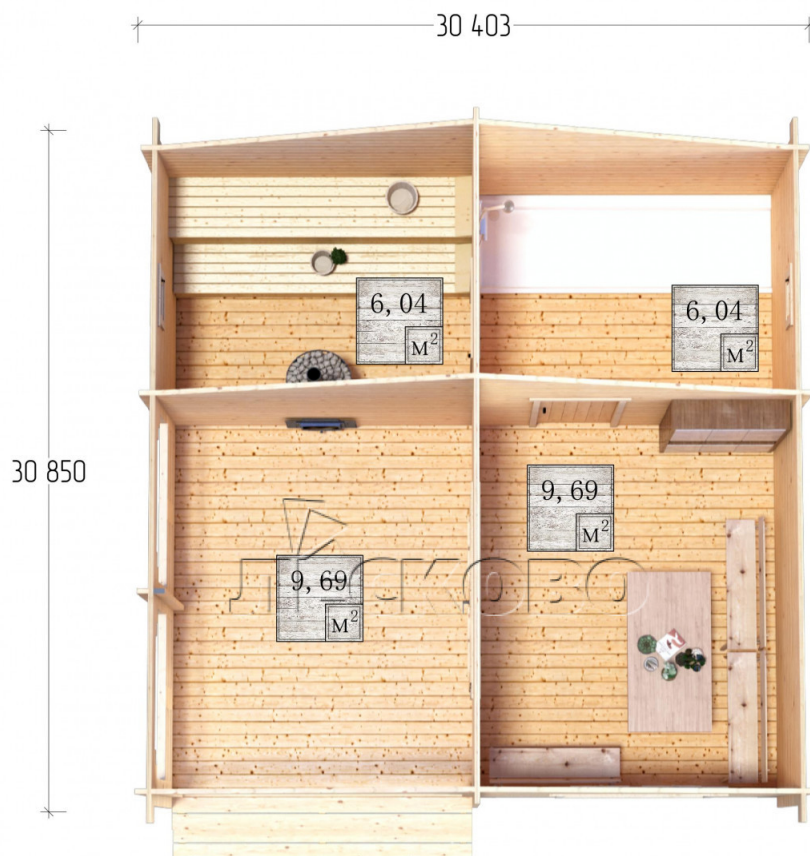

Outdoor sauna "BK" series 6×6

Project Dimensions

6 × 6 / 32.5 m²

Цена

7,832 €

Timber

45 mm

65 mm
+ 1,809 €

Assembling a house kit

No assembly required

Assembly required
+ 1,958 €

Project planning

Разрез

House Kit

- Wall kit: 44 × 145 mm mini-chamber drying chamber with bowls for the project. The material of the tree is spruce, pine (GOST 8486). Humidity 12-14%. The height of the walls is 2.16 m.;
- Logs, lower harness: board 45 × 145 mm chamber drying 10-12%;

- Floors: floorboard 35 mm., Chamber drying;
- Ceiling: imitation of a bar 20 × 135 mm, Chamber drying;
- Wooden windows, glass 4 mm, Single. Treatment with a colorless antiseptic. Hardware;

0.40×0.38 м.2 шт.

1.34×0.91 м.1 шт.

- Wooden doors;

0.84×1.885 м.

bath.2 шт.

0.84×1.885 м.

glass.1 шт.

7. Platbands: dry planed board 20 × 100 mm;

8. Roof: shingles;