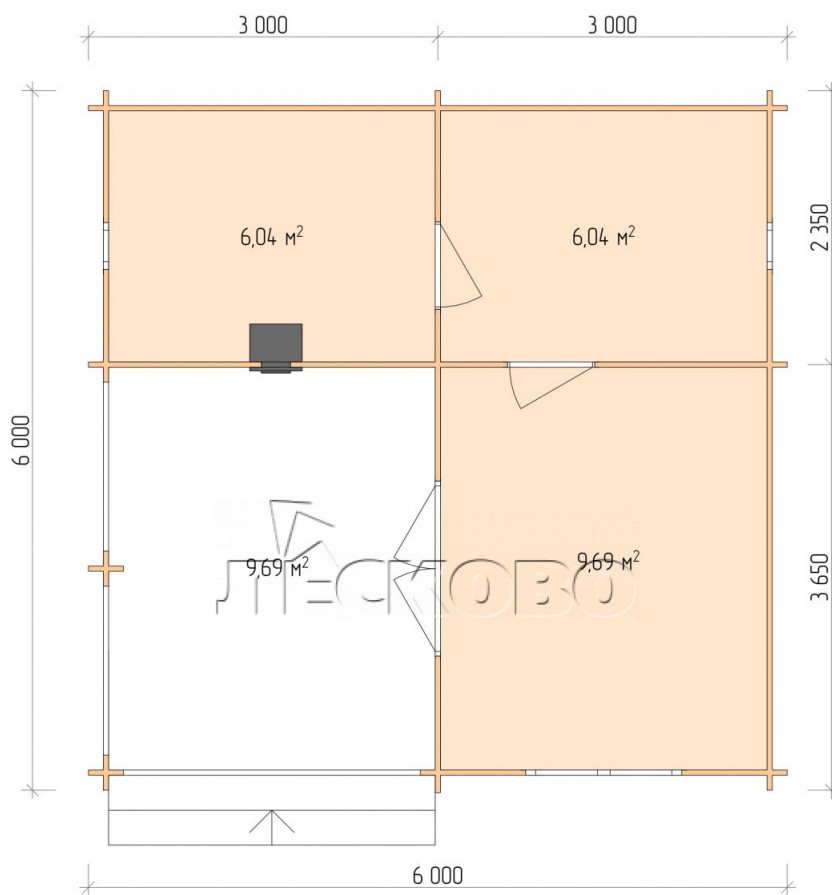

Outdoor sauna "BK" series 6×6

Project Dimensions

6 × 6 / 32.5 m²

Цена

7,832 €

Timber

45 mm

65 mm
+ 1,809 €

Assembling a house kit

No assembly required

Assembly required
+ 1,958 €

Project planning

Разрез

House Kit

- Wall kit: 44 × 145 mm mini-chamber drying chamber with bowls for the project. The material of the tree is spruce, pine (GOST 8486). Humidity 12-14%. The height of the walls is 2.16 m.;
- Logs, lower harness: board 45 × 145 mm chamber drying 10-12%;

- Floors: floorboard 35 mm., Chamber drying;
- Ceiling: imitation of a bar 20 × 135 mm, Chamber drying;
- Wooden windows, glass 4 mm, Single. Treatment with a colorless antiseptic. Hardware;

0.40×0.38 м.2 шт.

1.34×0.91 м.1 шт.

- Wooden doors;

0.84×1.885 м.

bath.2 шт.

0.84×1.885 м.

glass.1 шт.

7. Platbands: dry planed board 20 × 100 mm;

8. Roof: shingles;