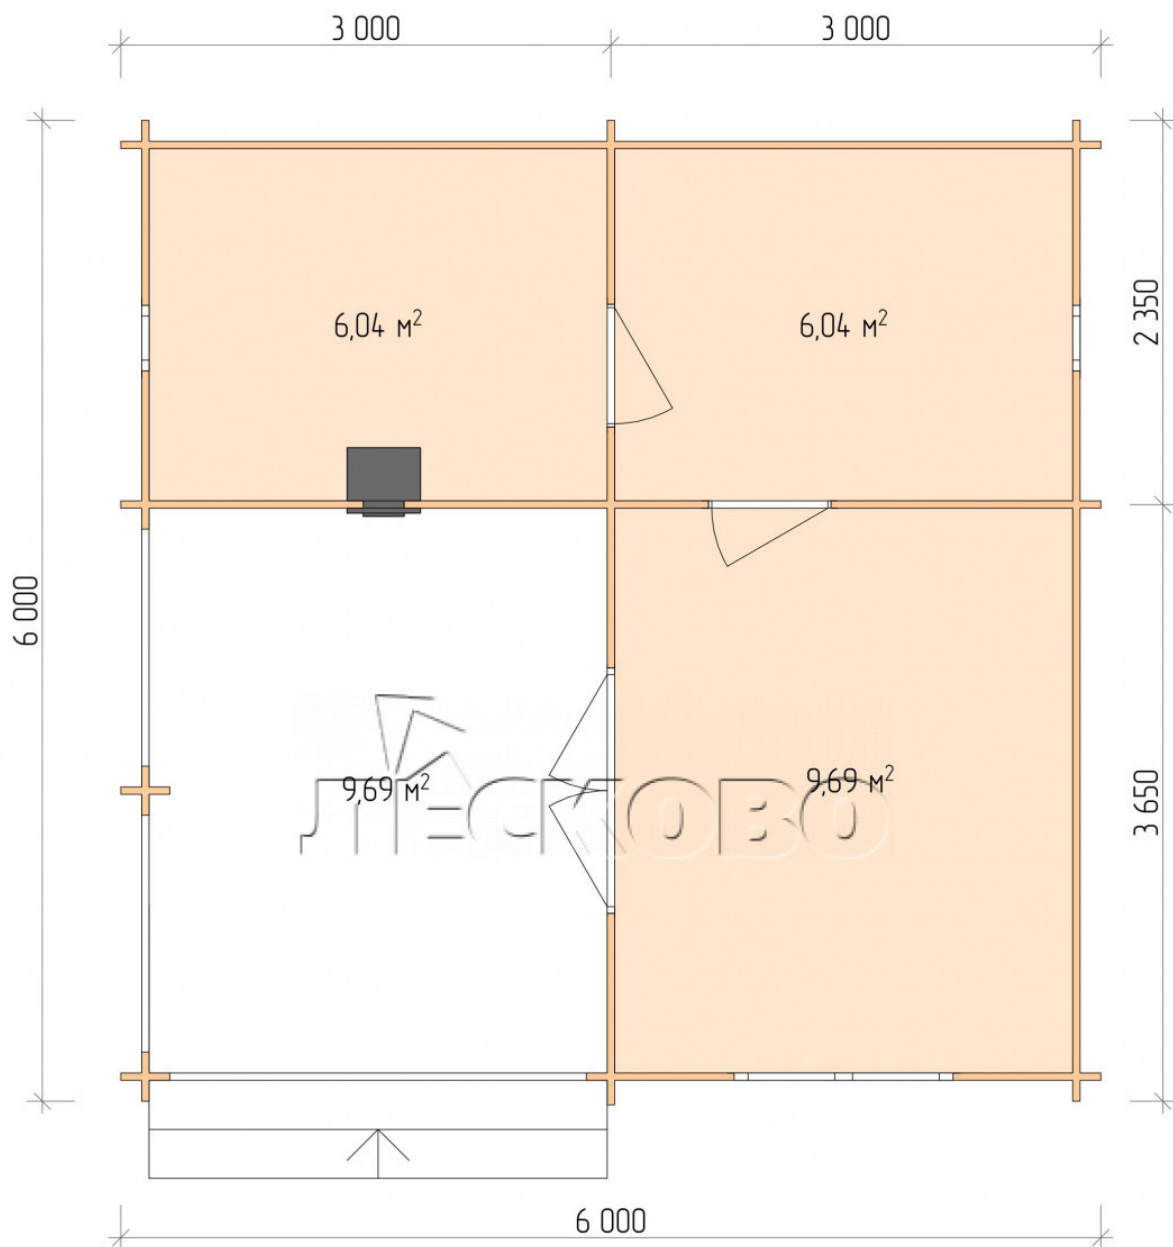

Outdoor sauna "BK" series 6×6

Project Dimensions

6 × 6 / 32.5 m²

Full house set

5,595 €

Timber

45 mm

65 mm
+ 1,324 €

Project planning

30 403

30 850

Разрез

House Kit

- Wall kit: 44 × 145 mm mini-chamber drying chamber with bowls for the project. The material of the tree is spruce, pine (GOST 8486). Humidity 12-14%. The height of the walls is 2.16 m.;
- Logs, lower harness: board 45 × 145 mm chamber drying 10-12%;
- Floors: floorboard 35 mm., Chamber drying;
- Ceiling: imitation of a bar 20 × 135 mm, Chamber drying;
- Wooden windows, glass 4 mm, Single. Treatment with a colorless antiseptic. Hardware;

0.40×0.38 м.2 шт. 1.34×0.91 м.1 шт.

- Wooden doors;

0.84×1.885 м.
bath.2 шт.

0.84×1.885 м.
glass.1 шт.

7. Platbands: dry planed board 20 × 100 mm;

8. Roof: shingles;

9. Skirting board 35 mm.

+7 (4942) 499-770