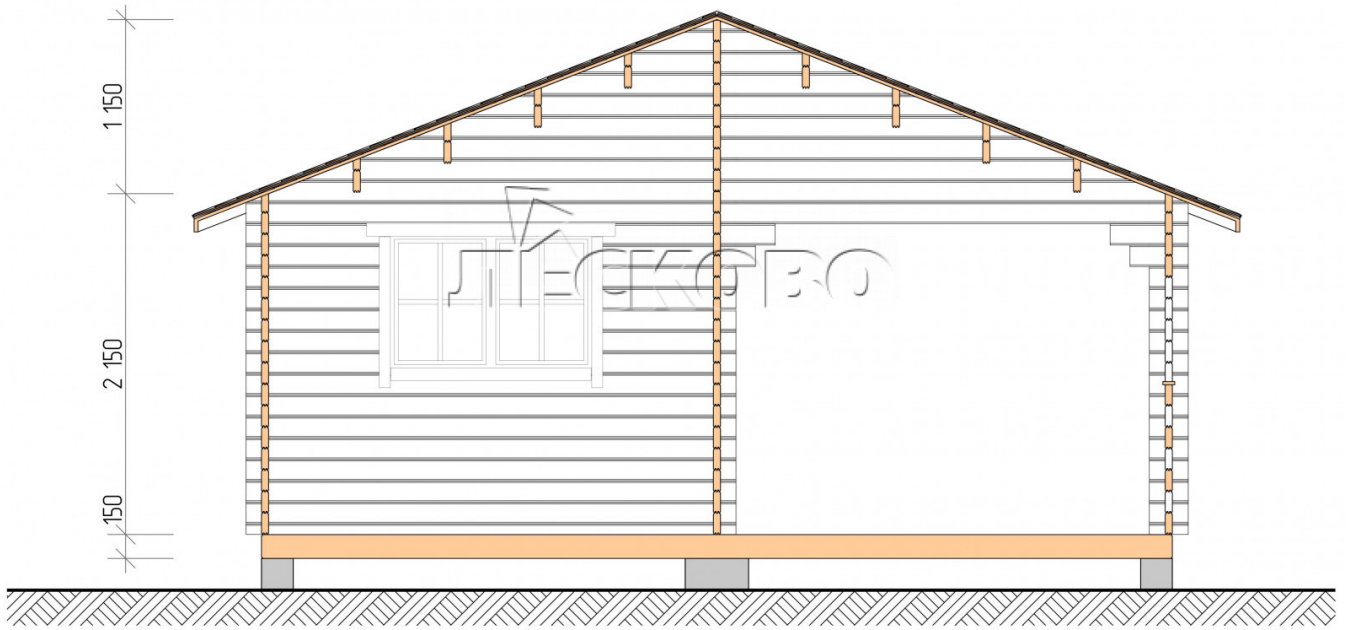

Outdoor sauna "BK" series 6×6

Project Dimensions

6 × 6 / 32.5 m²

Full house set

5,595 €

Timber

45 mm

65 mm
+ 1,324 €

Project planning

30 403

30 850

Разрез

House Kit

- Wall kit: 44 × 145 mm mini-chamber drying chamber with bowls for the project. The material of the tree is spruce, pine (GOST 8486). Humidity 12-14%. The height of the walls is 2.16 m.;
- Logs, lower harness: board 45 × 145 mm chamber drying 10-12%;
- Floors: floorboard 35 mm., Chamber drying;
- Ceiling: imitation of a bar 20 × 135 mm, Chamber drying;
- Wooden windows, glass 4 mm, Single. Treatment with a colorless antiseptic. Hardware;

0.40×0.38 м.2 шт. 1.34×0.91 м.1 шт.

- Wooden doors;

0.84×1.885 м.
bath.2 шт.

0.84×1.885 м.
glass.1 шт.

7. Platbands: dry planed board 20 × 100 mm;

8. Roof: shingles;

9. Skirting board 35 mm.

+7 (4942) 499-770