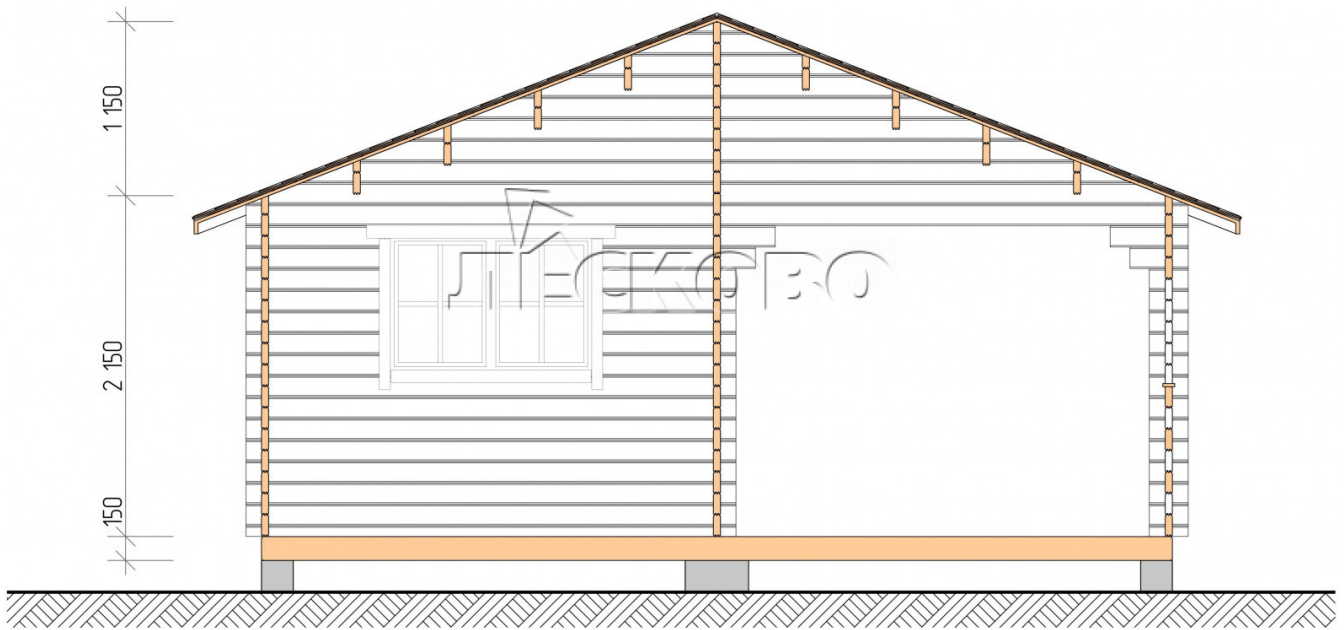

Outdoor sauna "BK" series 6×6

Project Dimensions

6 × 6 / 32.5 m²

Цена

7,832 €

Timber

45 mm

65 mm
+ 1,809 €

Assembling a house kit

No assembly required

Assembly required
+ 1,958 €

Project planning

Разрез

House Kit

- Wall kit: 44 × 145 mm mini-chamber drying chamber with bowls for the project. The material of the tree is spruce, pine (GOST 8486). Humidity 12-14%. The height of the walls is 2.16 m.;
- Logs, lower harness: board 45 × 145 mm chamber drying 10-12%;

- Floors: floorboard 35 mm., Chamber drying;
- Ceiling: imitation of a bar 20 × 135 mm, Chamber drying;
- Wooden windows, glass 4 mm, Single. Treatment with a colorless antiseptic. Hardware;

0.40×0.38 м.2 шт.

1.34×0.91 м.1 шт.

- Wooden doors;

0.84×1.885 м.

bath.2 шт.

0.84×1.885 м.

glass.1 шт.

7. Platbands: dry planed board 20 × 100 mm;

8. Roof: shingles;