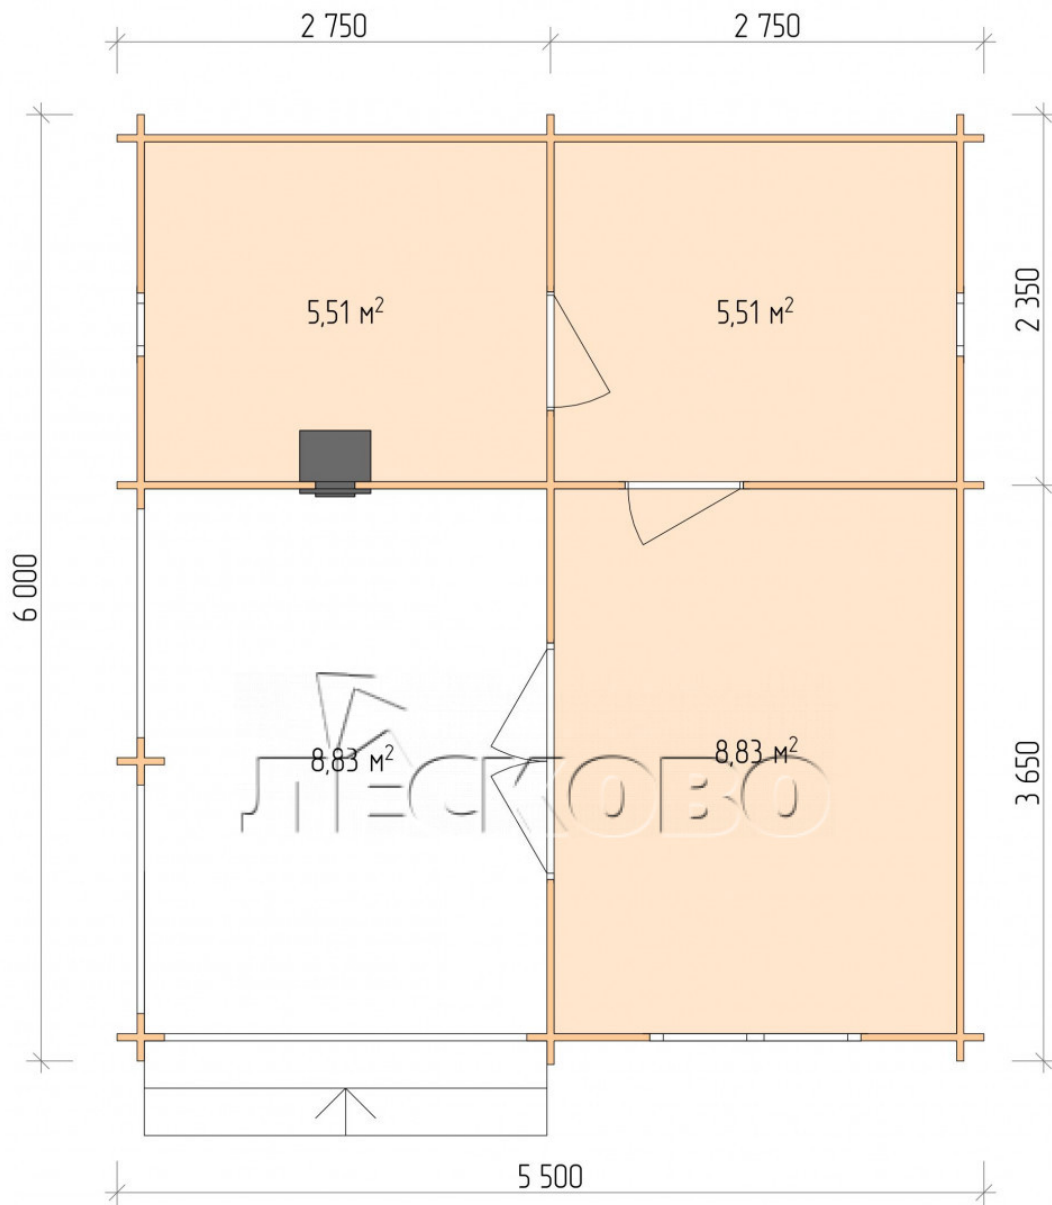

Outdoor sauna "BK" series 5.5×6

Project Dimensions

5.5 × 6 / 29.7 m²

Full house set

5,236 €

Timber

45 mm

65 mm
+ 1,216 €

Project planning

5 500

6 000

Разрез

House Kit

- Wall kit: 44 × 145 mm mini-chamber drying chamber with bowls for the project. The material of the tree is spruce, pine (GOST 8486). Humidity 12-14%. The height of the walls is 2.16 m.;
- Logs, lower harness: board 45 × 145 mm chamber drying 10-12%;
- Floors: floorboard 35 mm., Chamber drying;
- Ceiling: imitation of a bar 20 × 135 mm, Chamber drying;
- Wooden windows, glass 4 mm, Single. Treatment with a colorless antiseptic. Hardware;

0.40×0.38 м.2 шт. 1.34×0.91 м.1 шт.

- Wooden doors;

0.84×1.885 м.
bath.2 шт.

0.84×1.885 м.
glass.1 шт.

7. Platbands: dry planed board 20 × 100 mm;

8. Roof: shingles;

9. Skirting board 35 mm.

+7 (4942) 499-770