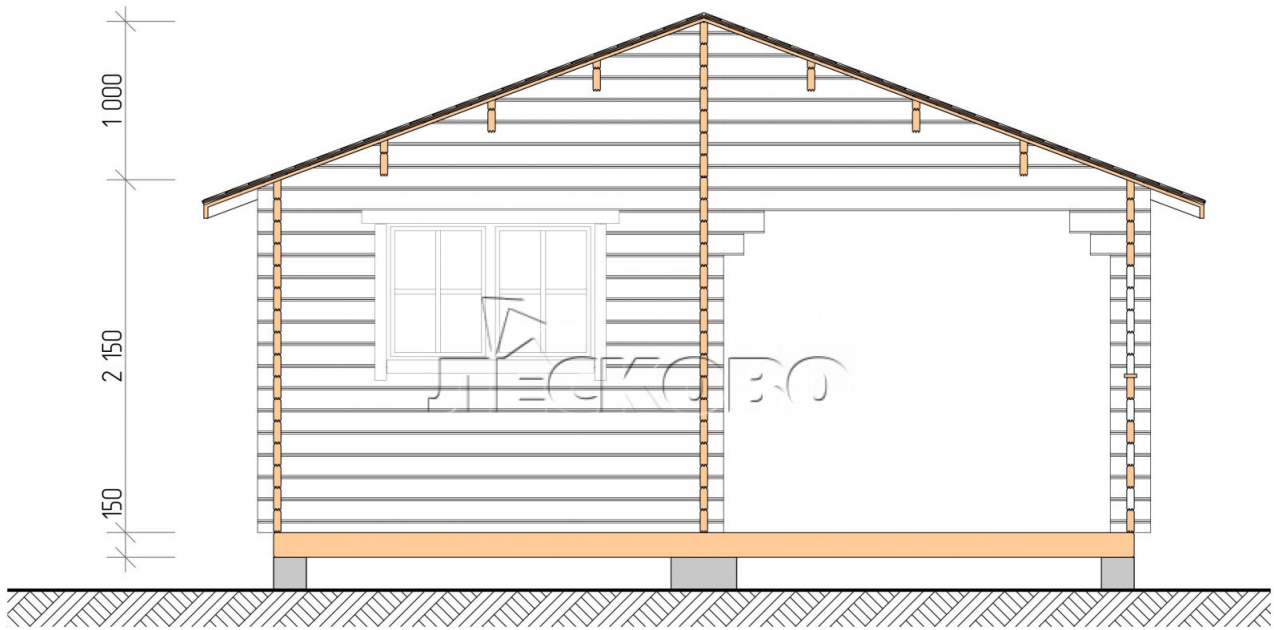

Outdoor sauna "BK" series 5.5×6

Project Dimensions

5.5 × 6 / 29.7 m²

Цена

7,244 €

Timber

45 mm

65 mm
+ 1,636 €

Assembling a house kit

No assembly required

Assembly required
+ 1,811 €

Project planning

Разрез

House Kit

- Wall kit: 44 × 145 mm mini-chamber drying chamber with bowls for the project. The material of the tree is spruce, pine (GOST 8486). Humidity 12-14%. The height of the walls is 2.16 m.;
- Logs, lower harness: board 45 × 145 mm chamber drying 10-12%;
- Floors: floorboard 35 mm., Chamber drying;
- Ceiling: imitation of a bar 20 × 135 mm, Chamber drying;
- Wooden windows, glass 4 mm, Single. Treatment with a colorless antiseptic. Hardware;

0.40×0.38 м.2 шт. 1.34×0.91 м.1 шт.

- Wooden doors;

0.84×1.885 м.
bath.2 шт. 0.84×1.885 м.
glass.1 шт.

7. Platbands: dry planed board 20 × 100 mm;

8. Roof: shingles;

9. Skirting board 35 mm.

+7 (4942) 499-770