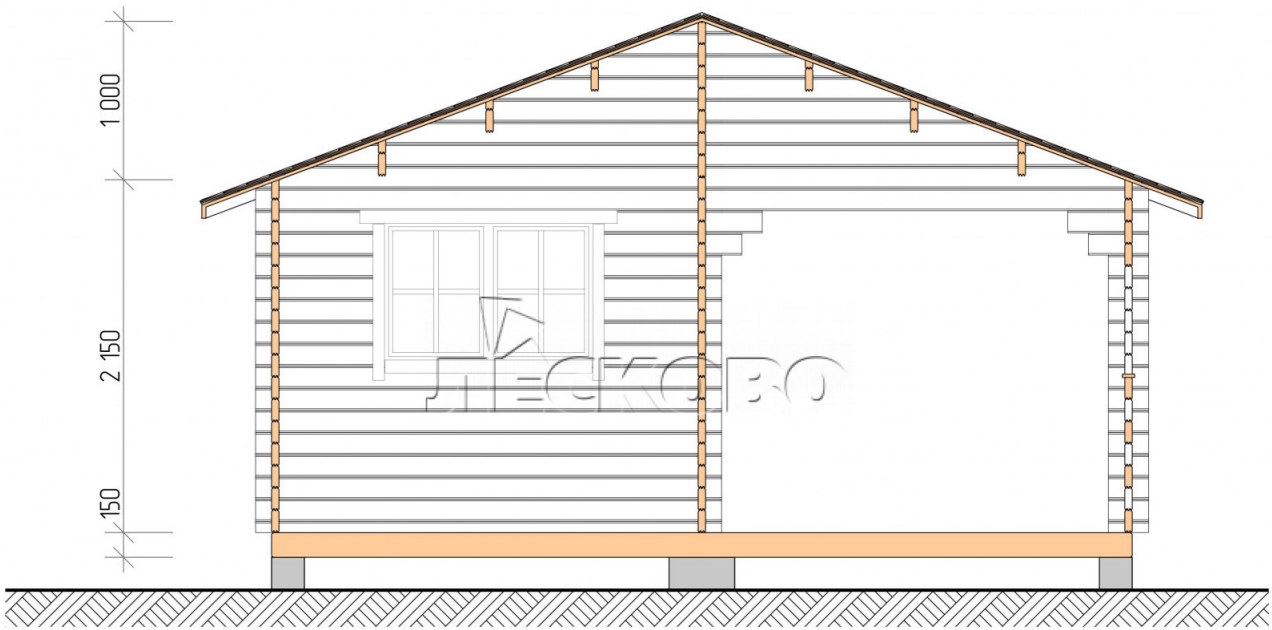

Outdoor sauna "BK" series 5.5×6

Project Dimensions

5.5 × 6 / 29.7 m²

Цена

7,244 €

Timber

45 mm

65 mm
+ 1,636 €

Assembling a house kit

No assembly required

Assembly required
+ 1,811 €

Project planning

Разрез

House Kit

- Wall kit: 44 × 145 mm mini-chamber drying chamber with bowls for the project. The material of the tree is spruce, pine (GOST 8486). Humidity 12-14%. The height of the walls is 2.16 m.;
- Logs, lower harness: board 45 × 145 mm chamber drying 10-12%;
- Floors: floorboard 35 mm., Chamber drying;
- Ceiling: imitation of a bar 20 × 135 mm, Chamber drying;
- Wooden windows, glass 4 mm, Single. Treatment with a colorless antiseptic. Hardware;

0.40×0.38 м.2 шт.

1.34×0.91 м.1 шт.

- Wooden doors;

0.84×1.885 м.

bath.2 шт.

0.84×1.885 м.

glass.1 шт.

7. Platbands: dry planed board 20 × 100 mm;