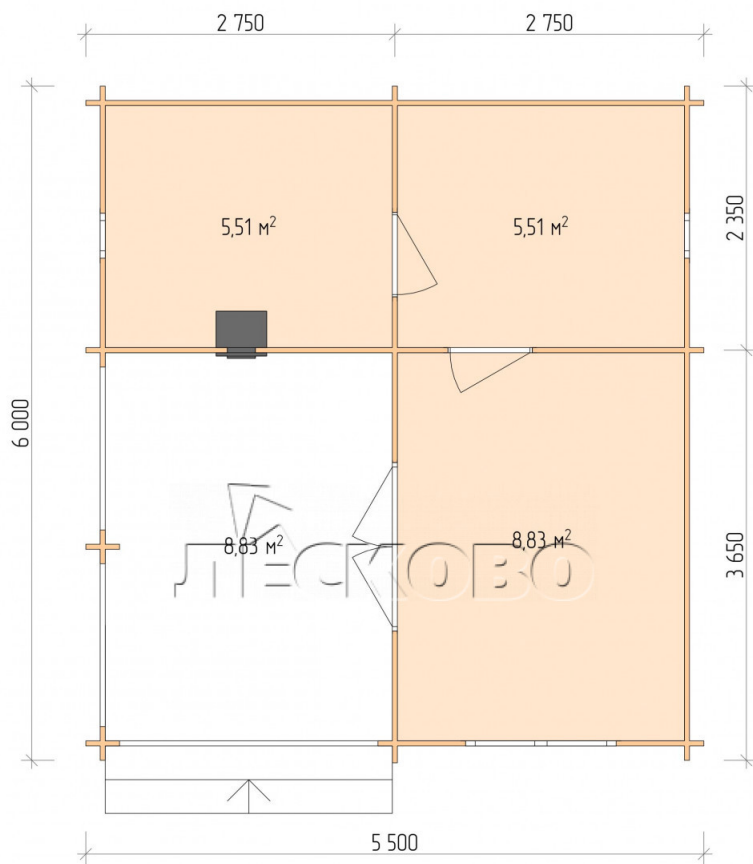

Outdoor sauna "BK" series 5.5×6

Project Dimensions

5.5 × 6 / 29.7 m²

Цена

7,244 €

Timber

45 mm

65 mm
+ 1,636 €

Assembling a house kit

No assembly required

Assembly required
+ 1,811 €

Project planning

Разрез

House Kit

- Wall kit: 44 × 145 mm mini-chamber drying chamber with bowls for the project. The material of the tree is spruce, pine (GOST 8486). Humidity 12-14%. The height of the walls is 2.16 m.;
- Logs, lower harness: board 45 × 145 mm chamber drying 10-12%;
- Floors: floorboard 35 mm., Chamber drying;
- Ceiling: imitation of a bar 20 × 135 mm, Chamber drying;
- Wooden windows, glass 4 mm, Single. Treatment with a colorless antiseptic. Hardware;

0.40×0.38 м.2 шт. 1.34×0.91 м.1 шт.

- Wooden doors;

0.84×1.885 м.
bath.2 шт. 0.84×1.885 м.
glass.1 шт.

7. Platbands: dry planed board 20 × 100 mm;

8. Roof: shingles;

9. Skirting board 35 mm.

+7 (4942) 499-770