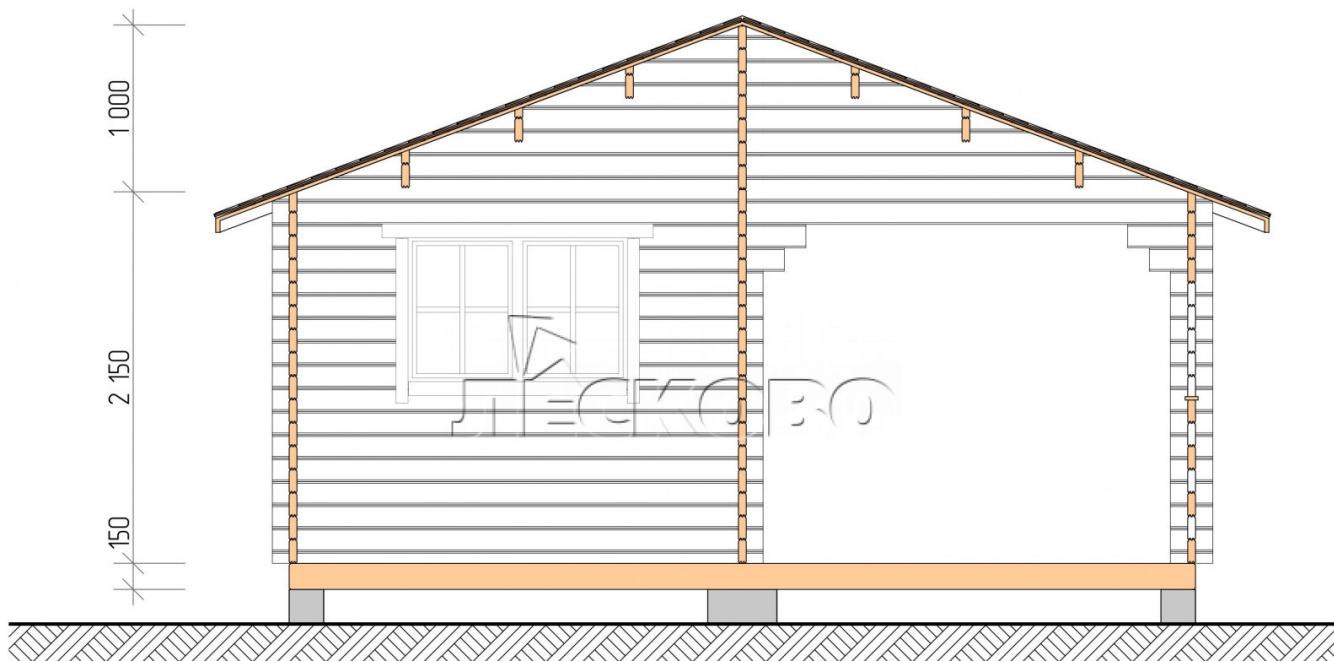

Outdoor sauna "BK" series 5.5×6

Project Dimensions

5.5 × 6 / 29.7 m²

Full house set

5,236 €

Timber

45 mm

65 mm
+ 1,216 €

Project planning

5 500

6 000

Разрез

House Kit

- Wall kit: 44 × 145 mm mini-chamber drying chamber with bowls for the project. The material of the tree is spruce, pine (GOST 8486). Humidity 12-14%. The height of the walls is 2.16 m.;
- Logs, lower harness: board 45 × 145 mm chamber drying 10-12%;
- Floors: floorboard 35 mm., Chamber drying;
- Ceiling: imitation of a bar 20 × 135 mm, Chamber drying;
- Wooden windows, glass 4 mm, Single. Treatment with a colorless antiseptic. Hardware;

0.40×0.38 м.2 шт. 1.34×0.91 м.1 шт.

- Wooden doors;

0.84×1.885 м.
bath.2 шт.

0.84×1.885 м.
glass.1 шт.

7. Platbands: dry planed board 20 × 100 mm;

8. Roof: shingles;

9. Skirting board 35 mm.

+7 (4942) 499-770