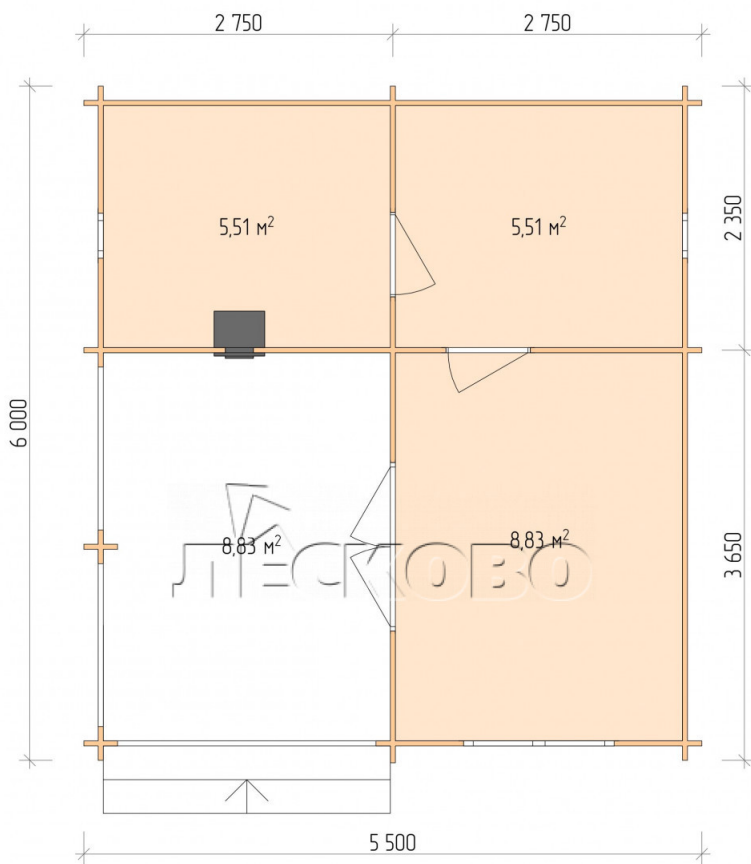

Outdoor sauna "BK" series 5.5×6

Project Dimensions

5.5 × 6 / 29.7 m²

Цена

7,244 €

Timber

45 mm

65 mm
+ 1,636 €

Assembling a house kit

No assembly required

Assembly required
+ 1,811 €

Project planning

Разрез

House Kit

- Wall kit: 44 × 145 mm mini-chamber drying chamber with bowls for the project. The material of the tree is spruce, pine (GOST 8486). Humidity 12-14%. The height of the walls is 2.16 m.;
- Logs, lower harness: board 45 × 145 mm chamber drying 10-12%;
- Floors: floorboard 35 mm., Chamber drying;
- Ceiling: imitation of a bar 20 × 135 mm, Chamber drying;
- Wooden windows, glass 4 mm, Single. Treatment with a colorless antiseptic. Hardware;

0.40×0.38 м.2 шт.

1.34×0.91 м.1 шт.

- Wooden doors;

0.84×1.885 м.

bath.2 шт.

0.84×1.885 м.

glass.1 шт.

7. Platbands: dry planed board 20 × 100 mm;