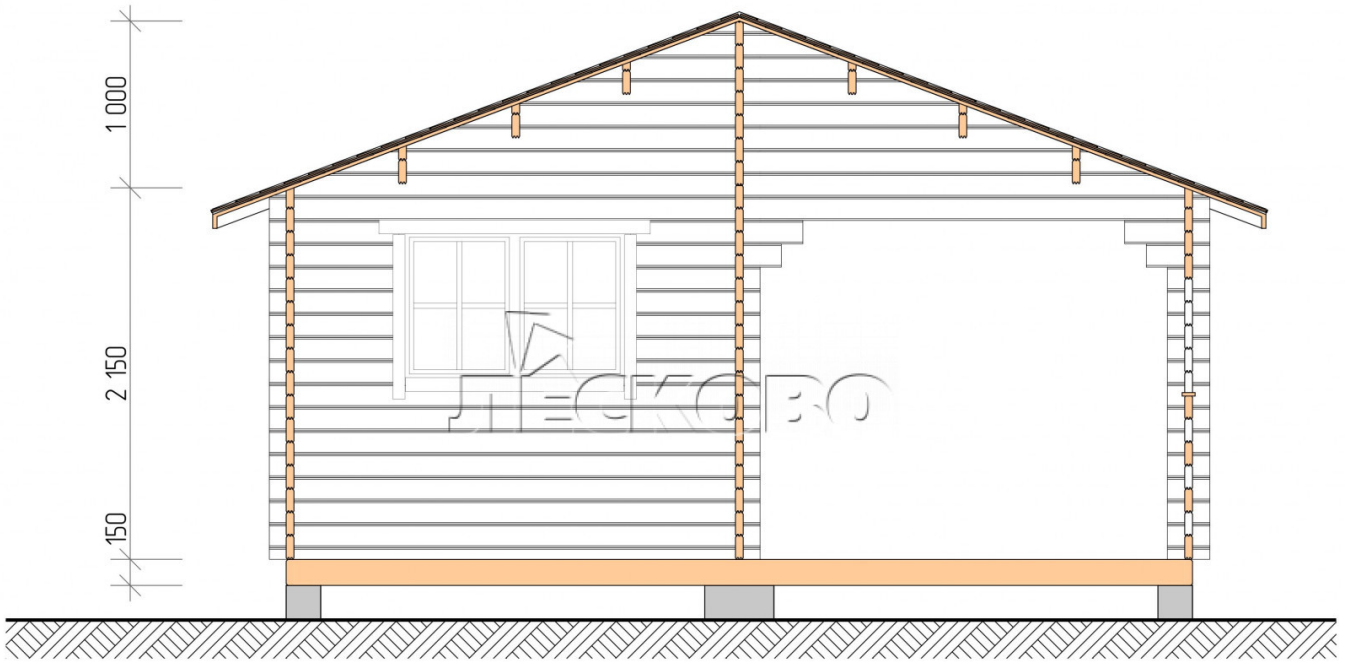

Outdoor sauna "BK" series 5.5×5.5

Project Dimensions

5.5 × 5.5 / 27.1 m²

Full house set

4,944 €

Timber

45 mm

65 mm
+ 1,160 €

Project planning

5 500

Разрез

House Kit

- Wall kit: 44 × 145 mm mini-chamber drying chamber with bowls for the project. The material of the tree is spruce, pine (GOST 8486). Humidity 12-14%. The height of the walls is 2.16 m.;
- Logs, lower harness: board 45 × 145 mm chamber drying 10-12%;
- Floors: floorboard 35 mm., Chamber drying;
- Ceiling: imitation of a bar 20 × 135 mm, Chamber drying;
- Wooden windows, glass 4 mm, Single. Treatment with a colorless antiseptic. Hardware;

0.40×0.38 м.2 шт.

1.34×0.91 м.1 шт.

- Wooden doors;

0.84×1.885 м.
bath.2 шт.

0.84×1.885 м.
glass.1 шт.

7. Platbands: dry planed board 20 × 100 mm;

8. Roof: shingles;

9. Skirting board 35 mm.