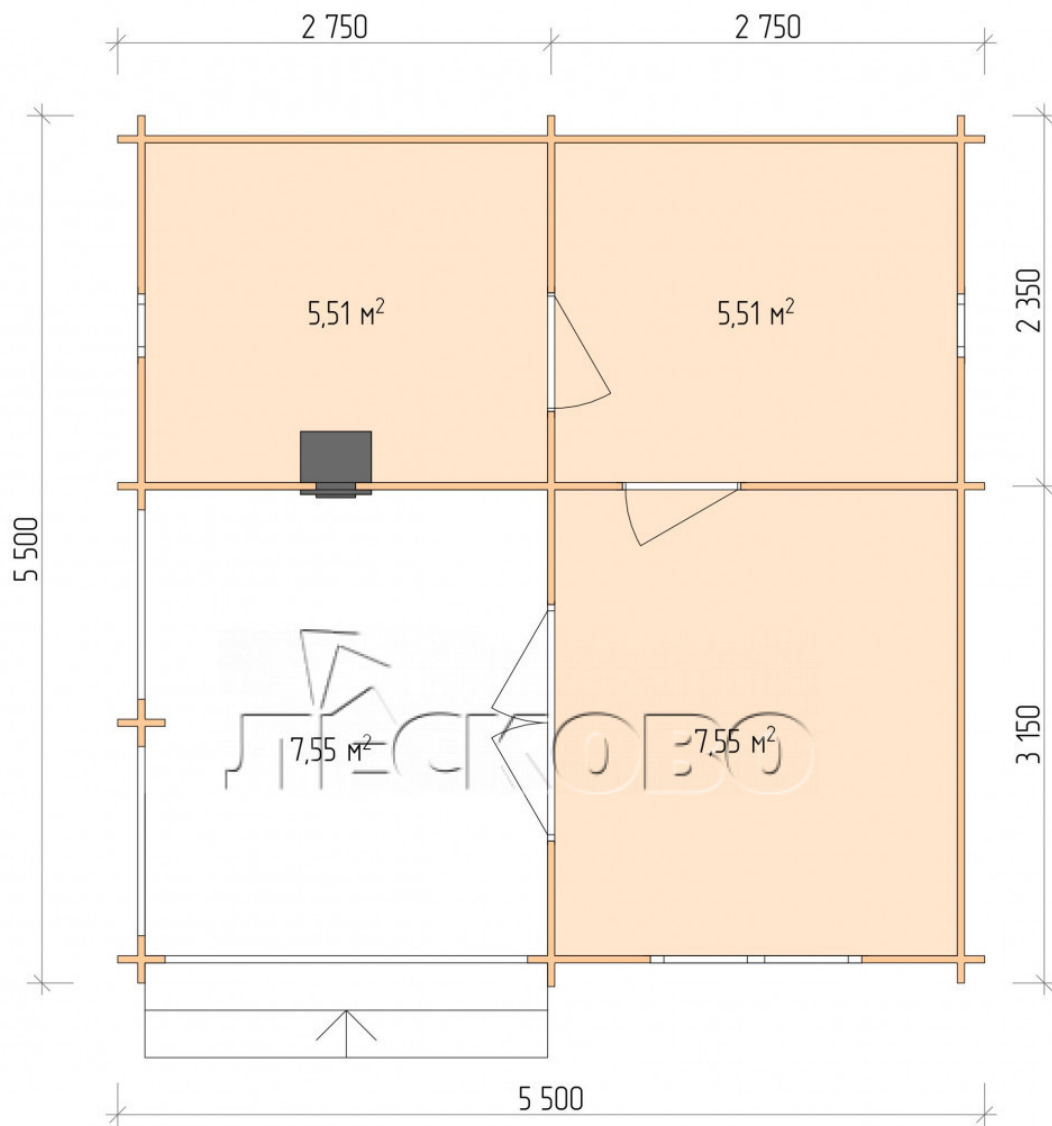

Outdoor sauna "BK" series 5.5×5.5

Project Dimensions

5.5 × 5.5 / 27.1 m²

Full house set

4,944 €

Timber

45 mm

65 mm
+ 1,160 €

Project planning

5 500

Разрез

House Kit

- Wall kit: 44 × 145 mm mini-chamber drying chamber with bowls for the project. The material of the tree is spruce, pine (GOST 8486). Humidity 12-14%. The height of the walls is 2.16 m.;
- Logs, lower harness: board 45 × 145 mm chamber drying 10-12%;
- Floors: floorboard 35 mm., Chamber drying;
- Ceiling: imitation of a bar 20 × 135 mm, Chamber drying;
- Wooden windows, glass 4 mm, Single. Treatment with a colorless antiseptic. Hardware;

0.40×0.38 м.2 шт.

1.34×0.91 м.1 шт.

- Wooden doors;

0.84×1.885 м.
bath.2 шт.

0.84×1.885 м.
glass.1 шт.

7. Platbands: dry planed board 20 × 100 mm;

8. Roof: shingles;

9. Skirting board 35 mm.