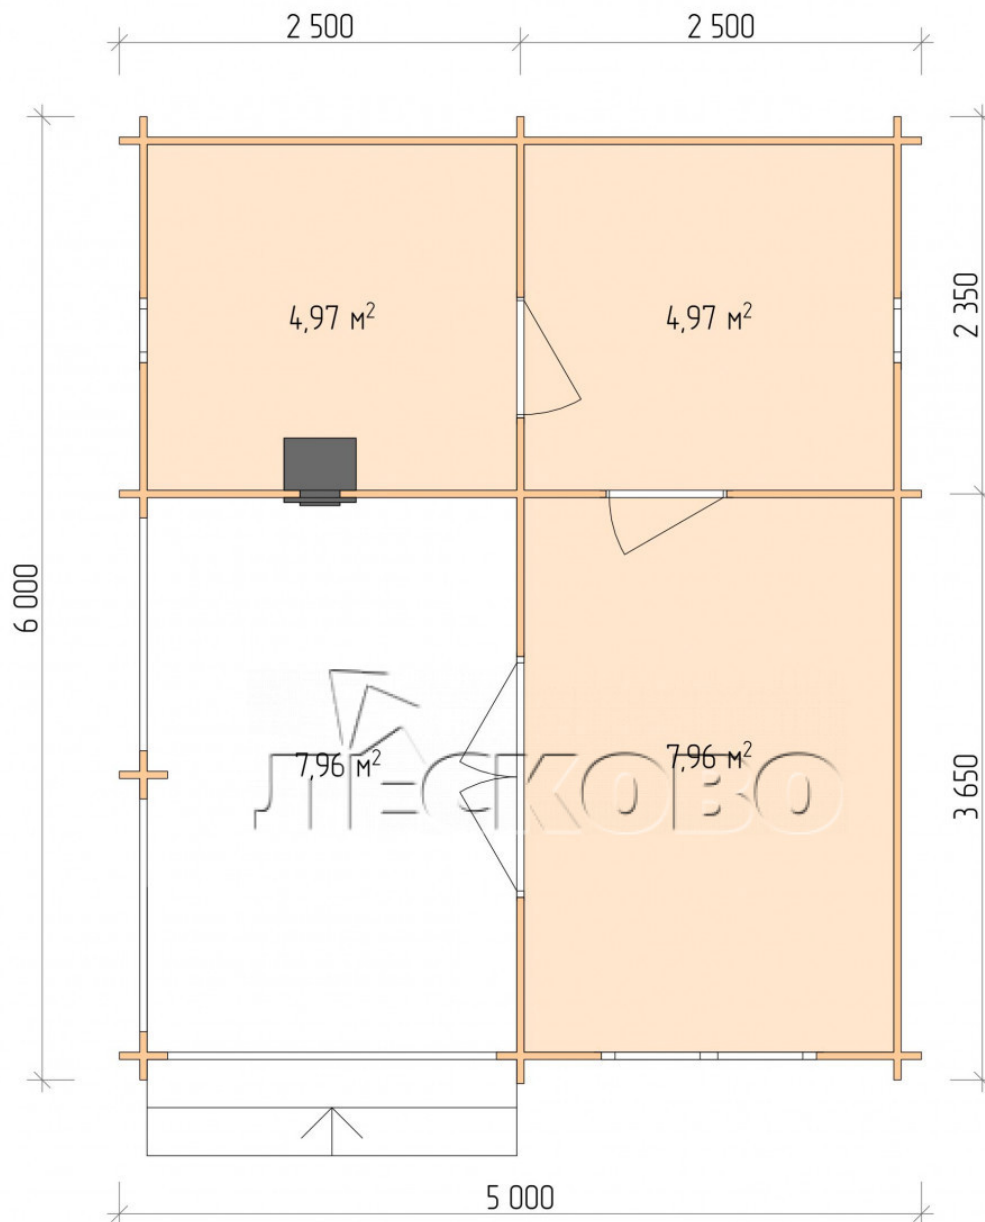

Outdoor sauna "BK" series 5×6

Project Dimensions

5 × 6 / 26.8 m²

Full house set

4,816 €

Timber

45 MM

65 MM
+ 1,094 €

Project planning

5 000

6 000

Разрез

House Kit

- Wall kit: 44 × 145 mm mini-chamber drying chamber with bowls for the project. The material of the tree is spruce, pine (GOST 8486). Humidity 12-14%. The height of the walls is 2.16 m.;
- Logs, lower harness: board 45 × 145 mm chamber drying 10-12%;
- Floors: floorboard 35 mm., Chamber drying;
- Ceiling: imitation of a bar 20 × 135 mm, Chamber drying;
- Wooden windows, glass 4 mm, Single. Treatment with a colorless antiseptic. Hardware;

0.40×0.38 м.2 шт.

1.34×0.91 м.1 шт.

- Wooden doors;

0.84×1.885 м.
bath.2 шт.

0.84×1.885 м.
glass.1 шт.

7. Platbands: dry planed board 20 × 100 mm;

8. Roof: shingles;

9. Skirting board 35 mm.