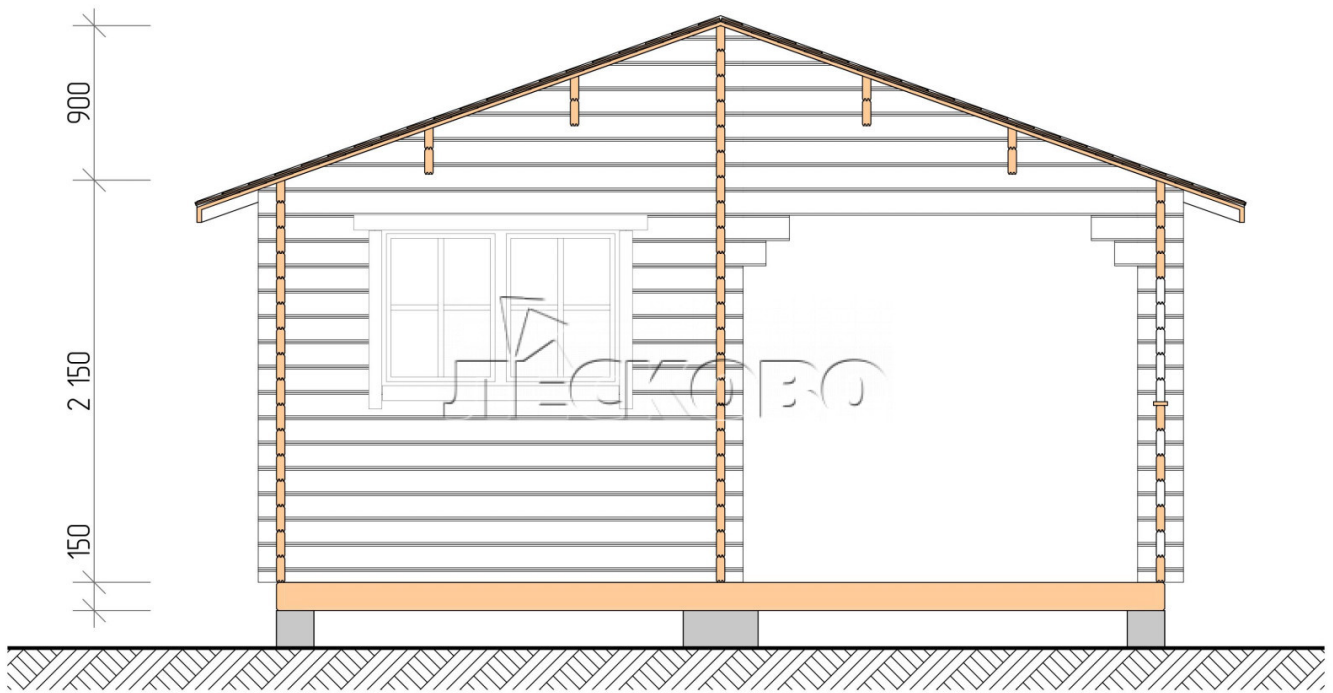

Outdoor sauna "BK" series 5×6

Project Dimensions

5 × 6 / 26.8 m²

Full house set

4,816 €

Timber

45 MM

65 MM
+ 1,094 €

Project planning

5 000

6 000

Разрез

House Kit

- Wall kit: 44 × 145 mm mini-chamber drying chamber with bowls for the project. The material of the tree is spruce, pine (GOST 8486). Humidity 12-14%. The height of the walls is 2.16 m.;
- Logs, lower harness: board 45 × 145 mm chamber drying 10-12%;
- Floors: floorboard 35 mm., Chamber drying;
- Ceiling: imitation of a bar 20 × 135 mm, Chamber drying;
- Wooden windows, glass 4 mm, Single. Treatment with a colorless antiseptic. Hardware;

0.40×0.38 м.2 шт.

1.34×0.91 м.1 шт.

- Wooden doors;

0.84×1.885 м.
bath.2 шт.

0.84×1.885 м.
glass.1 шт.

7. Platbands: dry planed board 20 × 100 mm;

8. Roof: shingles;

9. Skirting board 35 mm.