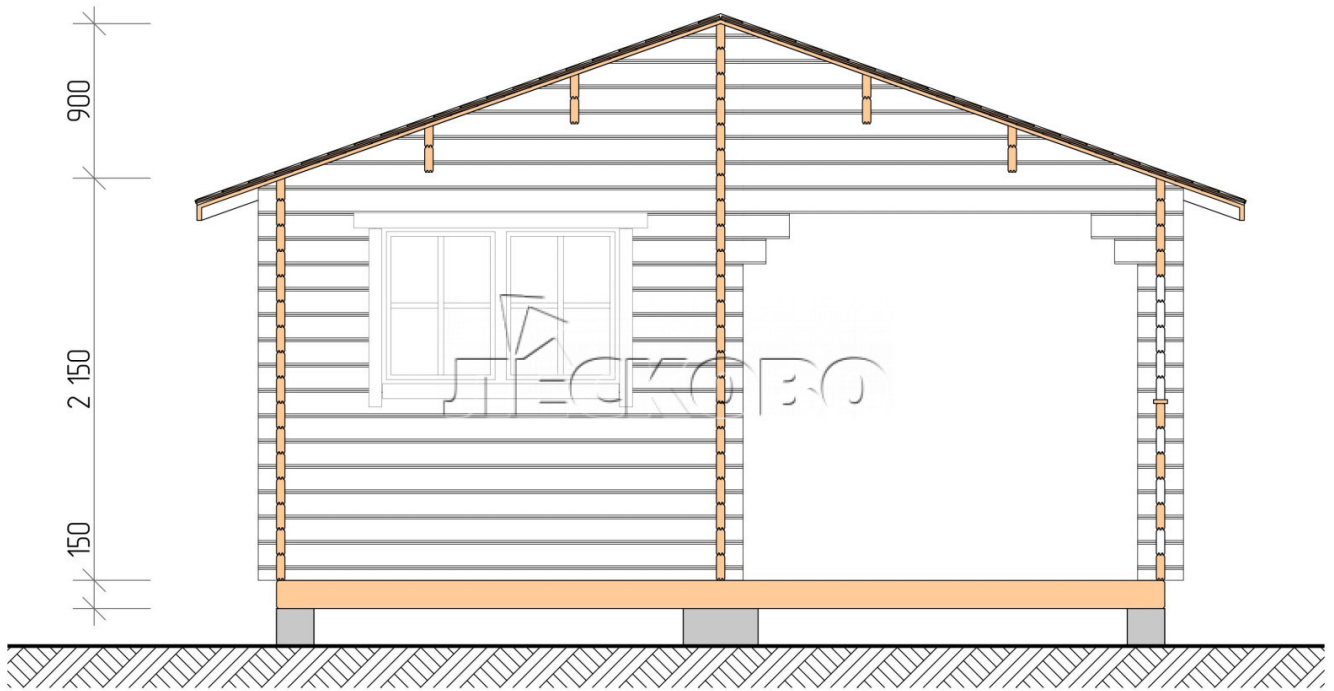

Outdoor sauna "BK" series 5×5.5

Project Dimensions

5 × 5.5 / 24.5 m²

Full house set

4,646 €

Timber

45 MM

65 MM
+ 1,063 €

Project planning

Разрез

House Kit

- Wall kit: 44 × 145 mm mini-chamber drying chamber with bowls for the project. The material of the tree is spruce, pine (GOST 8486). Humidity 12-14%. The height of the walls is 2.16 m.;
- Logs, lower harness: board 45 × 145 mm chamber drying 10-12%;
- Floors: floorboard 35 mm., Chamber drying;
- Ceiling: imitation of a bar 20 × 135 mm, Chamber drying;
- Wooden windows, glass 4 mm, Single. Treatment with a colorless antiseptic. Hardware;

0.40×0.38 м.2 шт. 1.34×0.91 м.1 шт.

- Wooden doors;

0.84×1.885 м.
bath.2 шт.

0.84×1.885 м.
glass.1 шт.

7. Platbands: dry planed board 20 × 100 mm;

8. Roof: shingles;

9. Skirting board 35 mm.

+7 (4942) 499-770