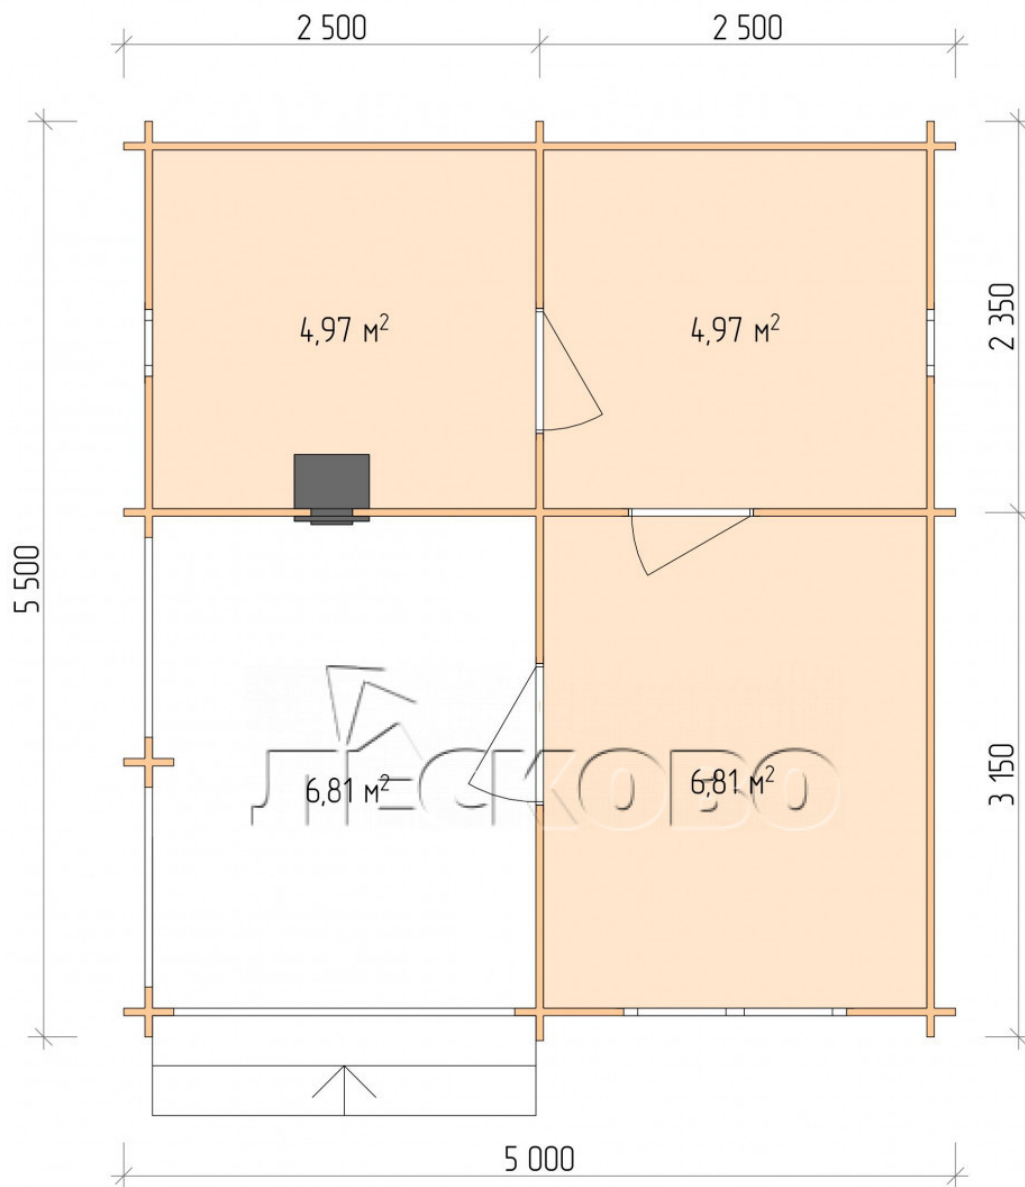

Outdoor sauna "BK" series 5×5.5

Project Dimensions

5 × 5.5 / 24.5 m²

Full house set

4,646 €

Timber

45 MM

65 MM
+ 1,063 €

Project planning

Разрез

House Kit

- Wall kit: 44 × 145 mm mini-chamber drying chamber with bowls for the project. The material of the tree is spruce, pine (GOST 8486). Humidity 12-14%. The height of the walls is 2.16 m.;
- Logs, lower harness: board 45 × 145 mm chamber drying 10-12%;
- Floors: floorboard 35 mm., Chamber drying;
- Ceiling: imitation of a bar 20 × 135 mm, Chamber drying;
- Wooden windows, glass 4 mm, Single. Treatment with a colorless antiseptic. Hardware;

0.40×0.38 м.2 шт. 1.34×0.91 м.1 шт.

- Wooden doors;

0.84×1.885 м.
bath.2 шт.

0.84×1.885 м.
glass.1 шт.

7. Platbands: dry planed board 20 × 100 mm;

8. Roof: shingles;

9. Skirting board 35 mm.

+7 (4942) 499-770