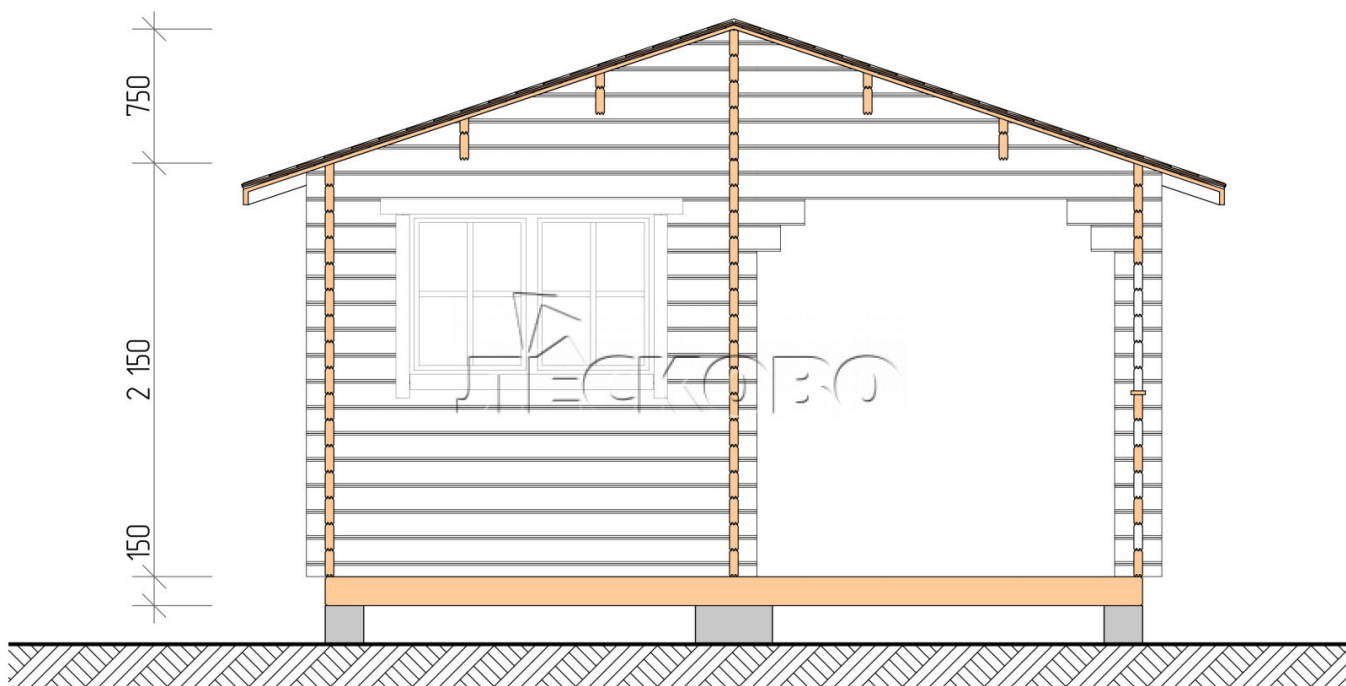

Outdoor sauna "BK" series 4.5×6

Project Dimensions

4.5 × 6 / 24 m²

Full house set

4,441 €

Timber

45 MM

65 MM
+ 1,051 €

Project planning

4 500

6 000

Разрез

House Kit

- Wall kit: 44 × 145 mm mini-chamber drying chamber with bowls for the project. The material of the tree is spruce, pine (GOST 8486). Humidity 12-14%. The height of the walls is 2.16 m.;
- Logs, lower harness: board 45 × 145 mm chamber drying 10-12%;
- Floors: floorboard 35 mm., Chamber drying;
- Ceiling: imitation of a bar 20 × 135 mm, Chamber drying;

- Wooden windows, glass 4 mm, Single. Treatment with a colorless antiseptic. Hardware;

0.40×0.38 м.2 шт.

1.34×0.91 м.1 шт.

- Wooden doors;

0.84×1.885 м.

bath.2 шт.

0.84×1.885 м.

glass.1 шт.