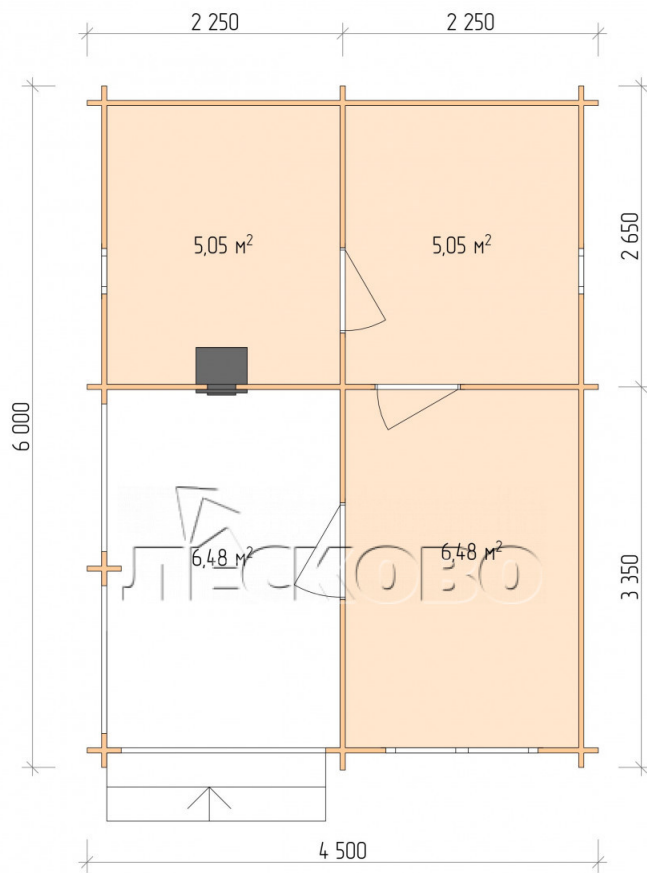

Outdoor sauna "BK" series 4.5×6

Project Dimensions

4.5 × 6 / 24 m²

Цена

6,158 €

Timber

45 mm

65 mm
+ 1,414 €

Assembling a house kit

No assembly required

Assembly required
+ 1,539 €

Project planning

Разрез

House Kit

- Wall kit: 44 × 145 mm mini-chamber drying chamber with bowls for the project. The material of the tree is spruce, pine (GOST 8486). Humidity 12-14%. The height of the walls is 2.16 m.;
- Logs, lower harness: board 45 × 145 mm chamber drying 10-12%;
- Floors: floorboard 35 mm., Chamber drying;
- Ceiling: imitation of a bar 20 × 135 mm, Chamber drying;
- Wooden windows, glass 4 mm, Single. Treatment with a colorless antiseptic. Hardware;

0.40×0.38 м.2 шт.

1.34×0.91 м.1 шт.

- Wooden doors;

0.84×1.885 м.

bath.2 шт.

0.84×1.885 м.

glass.1 шт.

7. Platbands: dry planed board 20 × 100 mm;