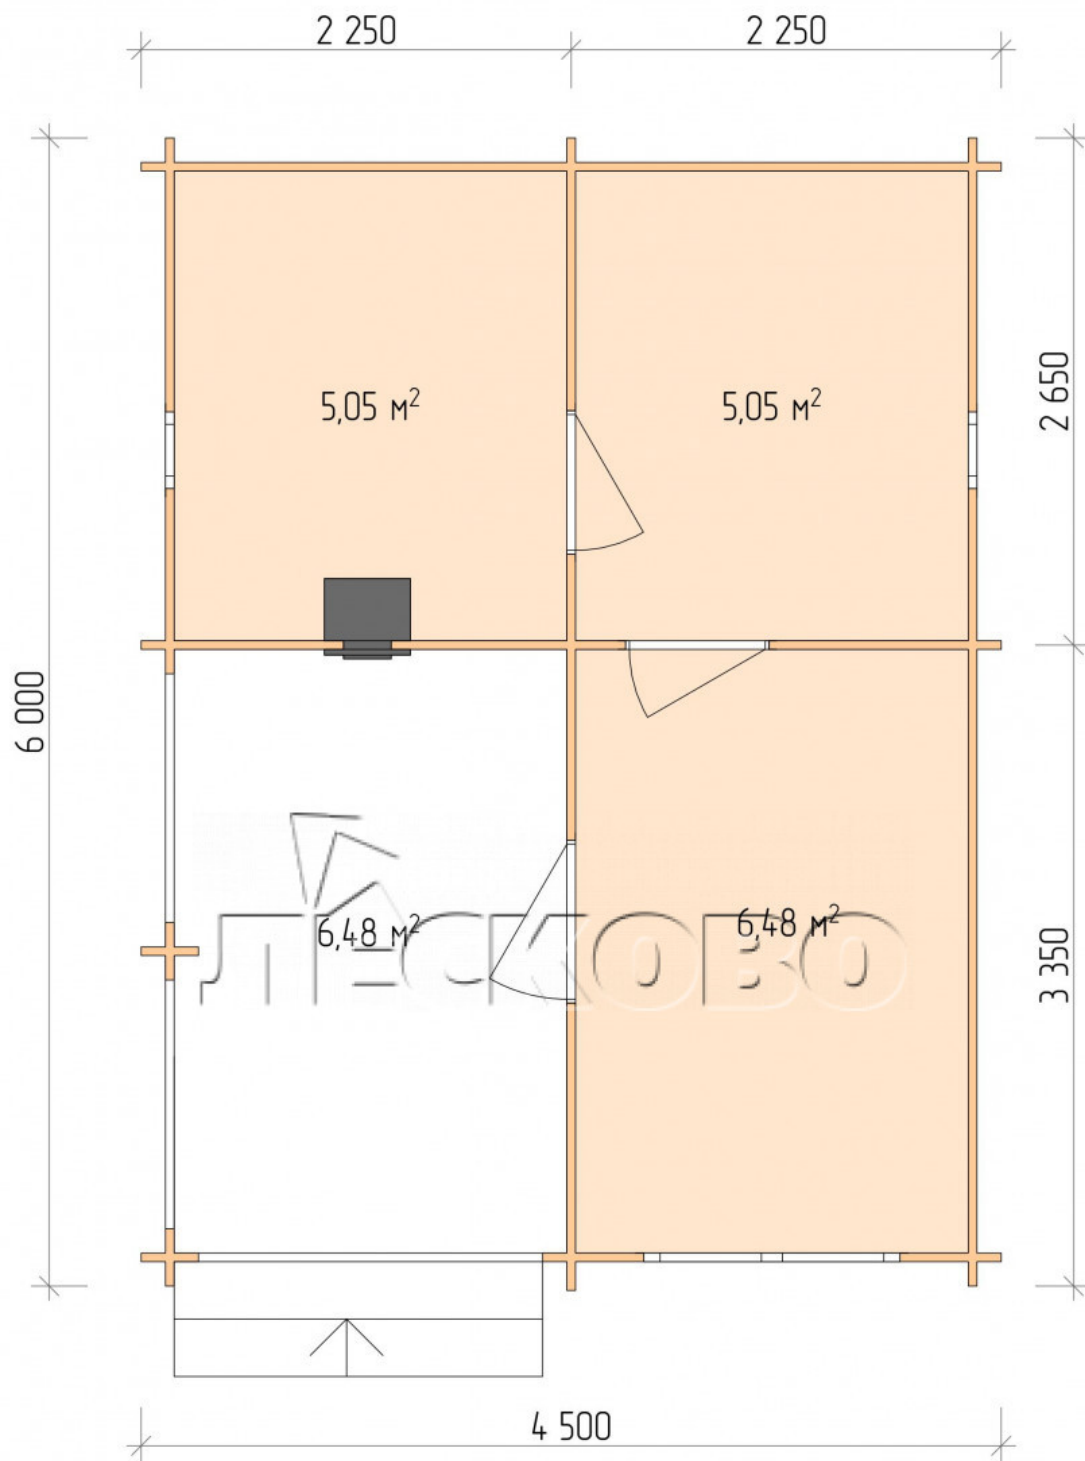

Outdoor sauna "BK" series 4.5×6

Project Dimensions

4.5 × 6 / 24 m²

Full house set

4,441 €

Timber

45 MM

65 MM
+ 1,051 €

Project planning

4 500

6 000

Разрез

House Kit

- Wall kit: 44 × 145 mm mini-chamber drying chamber with bowls for the project. The material of the tree is spruce, pine (GOST 8486). Humidity 12-14%. The height of the walls is 2.16 m.;
- Logs, lower harness: board 45 × 145 mm chamber drying 10-12%;
- Floors: floorboard 35 mm., Chamber drying;
- Ceiling: imitation of a bar 20 × 135 mm, Chamber drying;

- Wooden windows, glass 4 mm, Single. Treatment with a colorless antiseptic. Hardware;

0.40×0.38 м.2 шт.

1.34×0.91 м.1 шт.

- Wooden doors;

0.84×1.885 м.

bath.2 шт.

0.84×1.885 м.

glass.1 шт.

7. Platbands: dry planed board 20 × 100 mm;

8. Roof: shingles;

9. Skirting board 35 mm.

+7 (4942) 499-770

156014, г. Кострома, ул. Базовая, д. 8