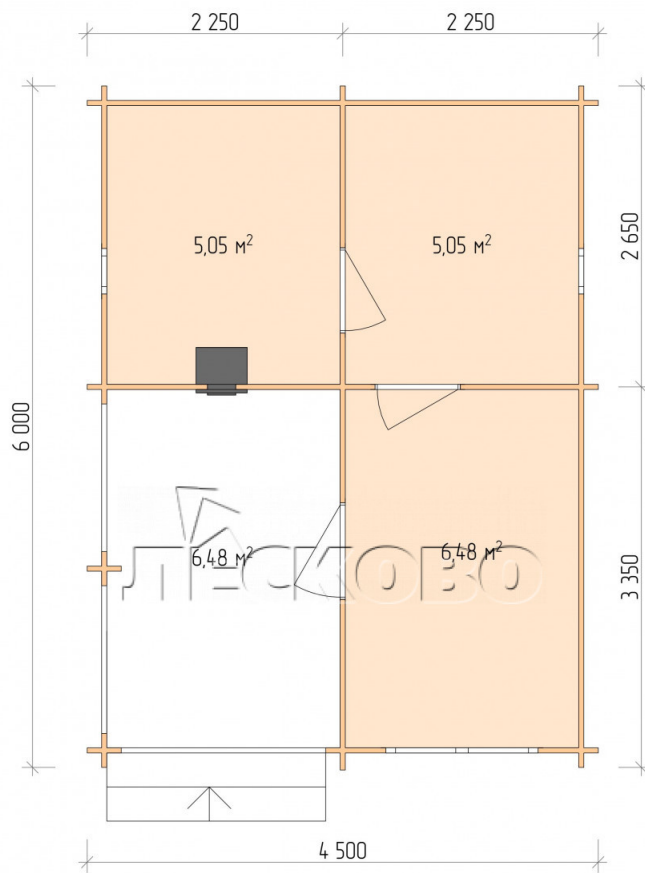

Outdoor sauna "BK" series 4.5×6

Project Dimensions

4.5 × 6 / 24 m²

Цена

6,142 €

Timber

45 mm

65 mm
+ 1,411 €

Assembling a house kit

No assembly required

Assembly required
+ 1,535 €

Project planning

Разрез

House Kit

- Wall kit: 44 × 145 mm mini-chamber drying chamber with bowls for the project. The material of the tree is spruce, pine (GOST 8486). Humidity 12-14%. The height of the walls is 2.16 m.;
- Logs, lower harness: board 45 × 145 mm chamber drying 10-12%;
- Floors: floorboard 35 mm., Chamber drying;
- Ceiling: imitation of a bar 20 × 135 mm, Chamber drying;
- Wooden windows, glass 4 mm, Single. Treatment with a colorless antiseptic. Hardware;

0.40×0.38 м.2 шт.

1.34×0.91 м.1 шт.

- Wooden doors;

0.84×1.885 м.

bath.2 шт.

0.84×1.885 м.

glass.1 шт.

7. Platbands: dry planed board 20 × 100 mm;