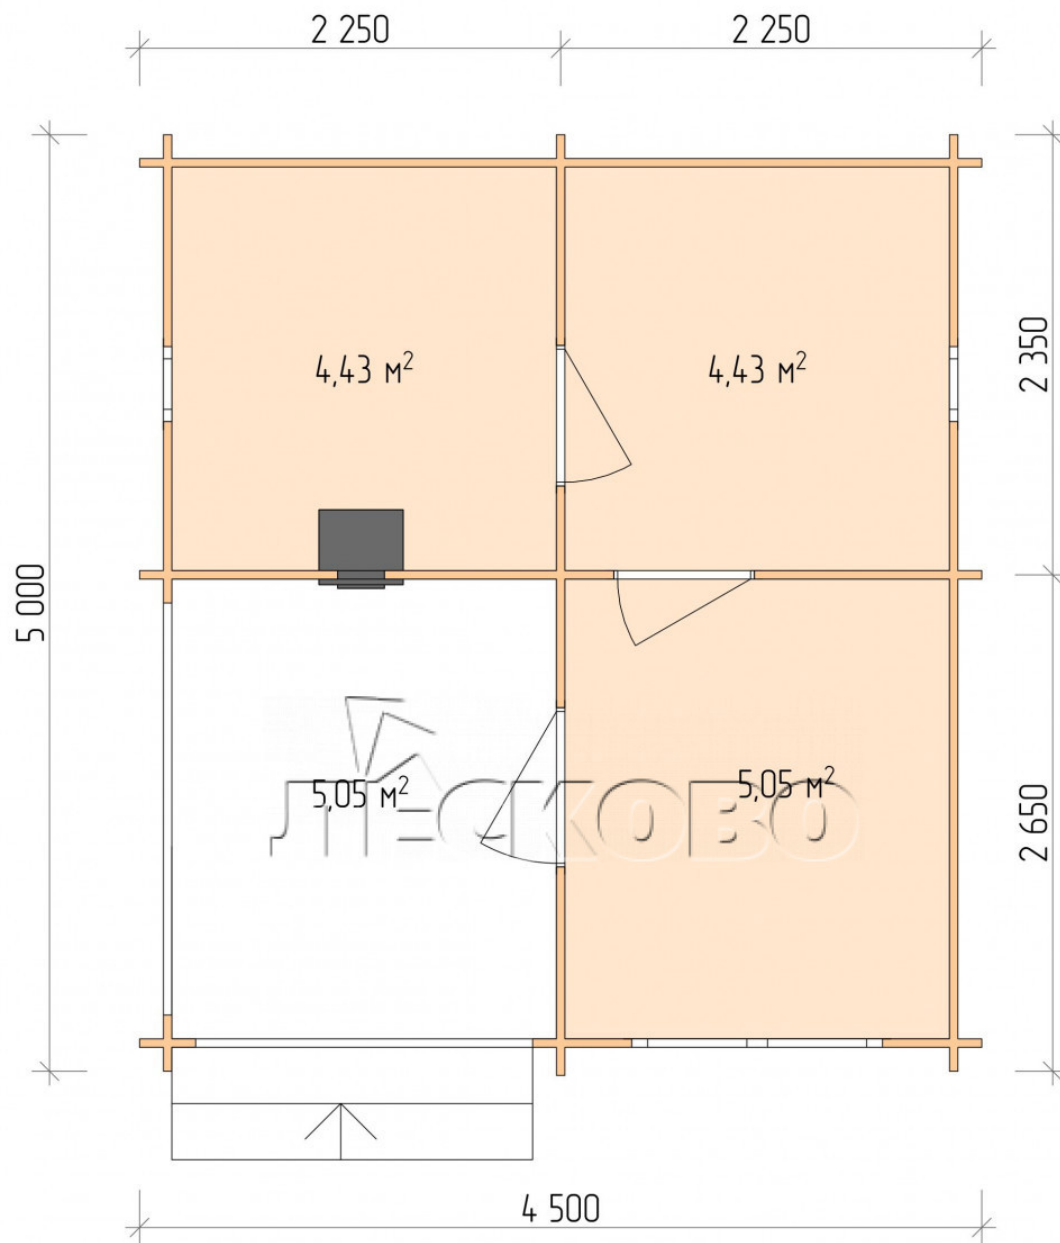

Outdoor sauna "BK" series 4.5×5

Project Dimensions

4.5 × 5 / 19.8 m²

Full house set

3,648 €

Timber

45 mm

65 mm
+ 877 €

Project planning

4 500

Разрез

House Kit

- Wall kit: 44 × 145 mm mini-chamber drying chamber with bowls for the project. The material of the tree is spruce, pine (GOST 8486). Humidity 12-14%. The height of the walls is 2.16 m.;
- Logs, lower harness: board 45 × 145 mm chamber drying 10-12%;
- Floors: floorboard 35 mm., Chamber drying;
- Ceiling: imitation of a bar 20 × 135 mm, Chamber drying;
- Wooden windows, glass 4 mm, Single. Treatment with a colorless antiseptic. Hardware;

0.40×0.38 м.2 шт.

1.34×0.91 м.1 шт.

- Wooden doors;

0.84×1.885 м.
bath.2 шт.

0.84×1.885 м.
glass.1 шт.

7. Platbands: dry planed board 20 × 100 mm;

8. Roof: shingles;

9. Skirting board 35 mm.