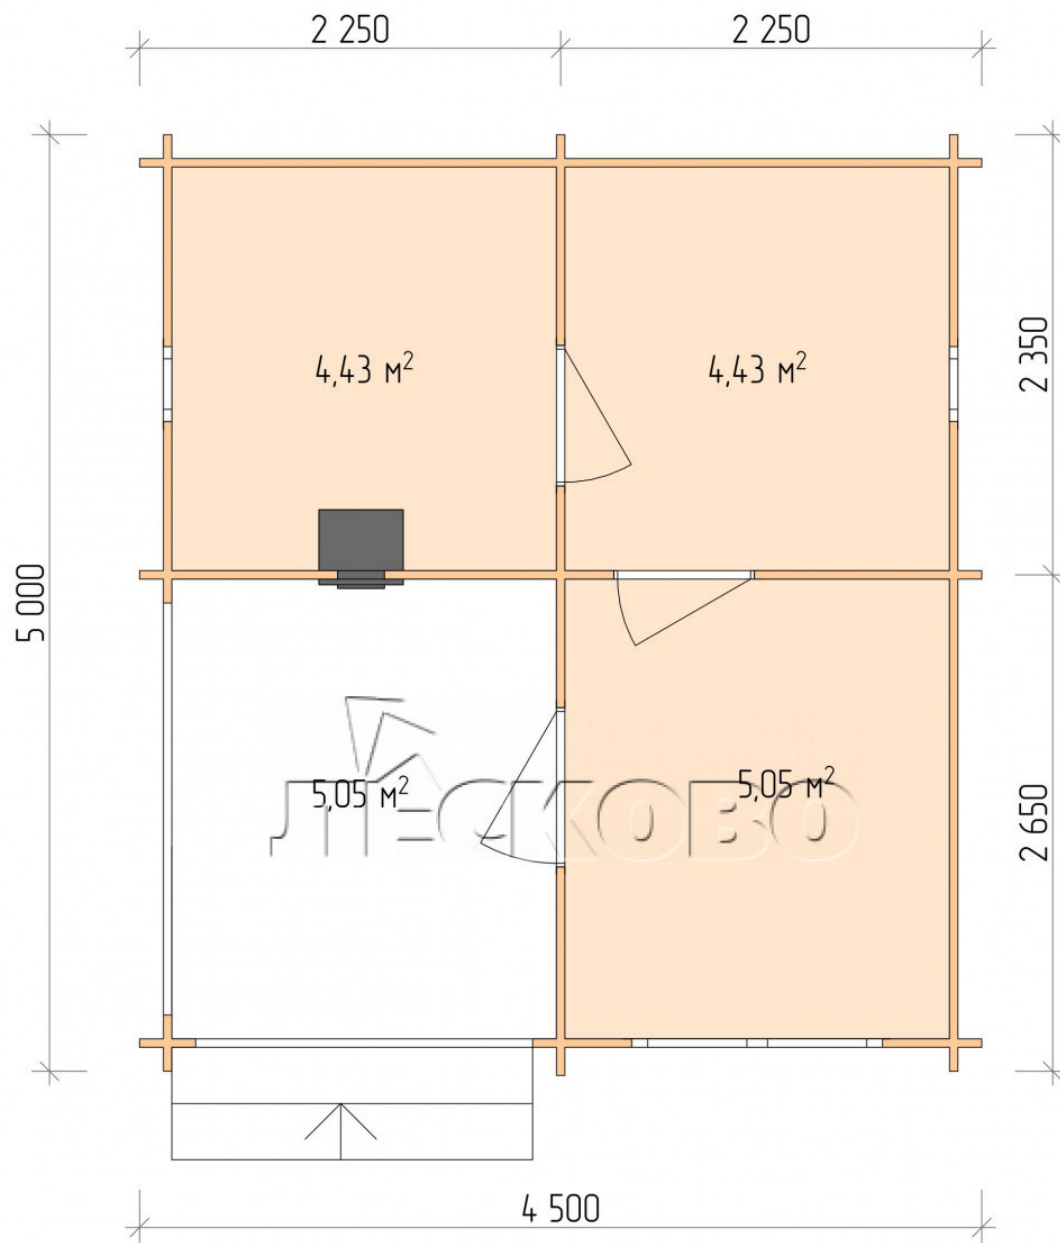

Outdoor sauna "BK" series 4.5×5

Project Dimensions

4.5 × 5 / 19.8 m²

Full house set

4,827 €

Timber

45 mm

65 mm
+ 1,156 €

Project planning

4 500

Разрез

House Kit

- Wall kit: 44 × 145 mm mini-chamber drying chamber with bowls for the project. The material of the tree is spruce, pine (GOST 8486). Humidity 12-14%. The height of the walls is 2.16 m.;
- Logs, lower harness: board 45 × 145 mm chamber drying 10-12%;
- Floors: floorboard 35 mm., Chamber drying;
- Ceiling: imitation of a bar 20 × 135 mm, Chamber drying;
- Wooden windows, glass 4 mm, Single. Treatment with a colorless antiseptic. Hardware;

0.40×0.38 м.2 шт.

1.34×0.91 м.1 шт.

- Wooden doors;

0.84×1.885 м.
bath.2 шт.

0.84×1.885 м.
glass.1 шт.

7. Platbands: dry planed board 20 × 100 mm;

8. Roof: shingles;

9. Skirting board 35 mm.