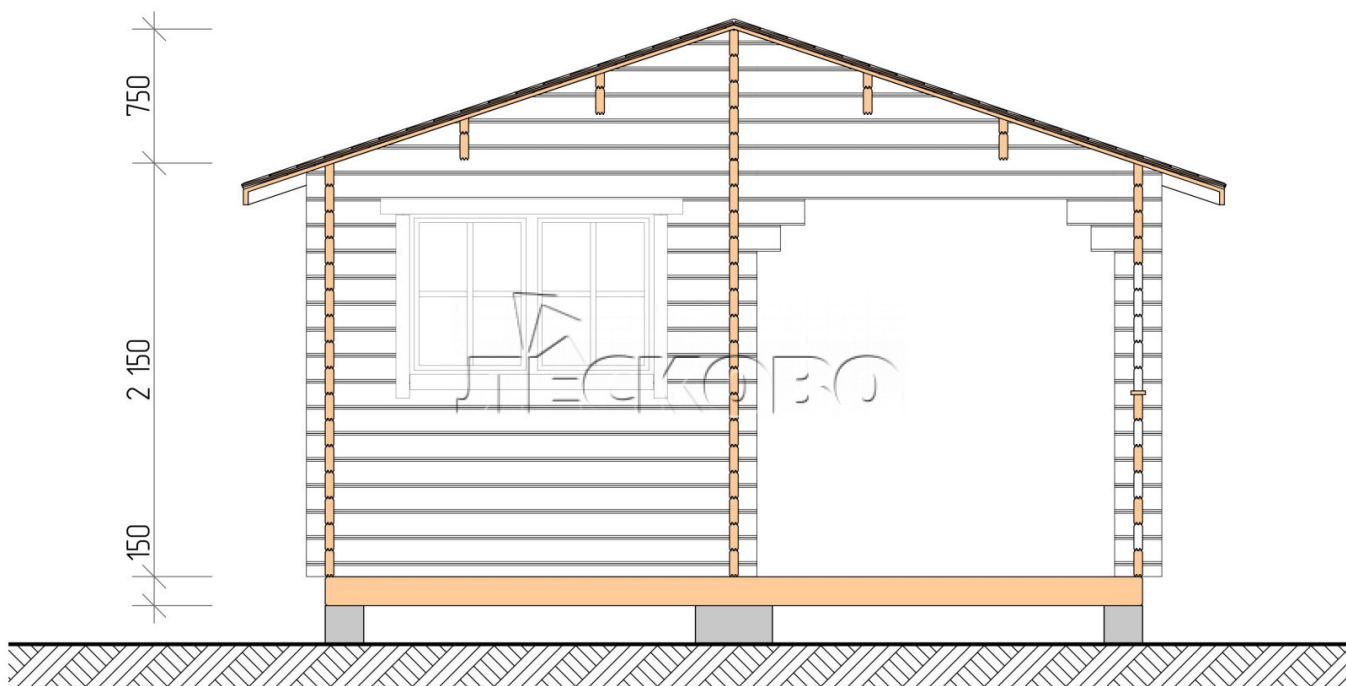

Outdoor sauna "BK" series 4.5×5

Project Dimensions

4.5 × 5 / 19.8 m²

Full house set

3,648 €

Timber

45 mm

65 mm
+ 877 €

Project planning

4 500

Разрез

House Kit

- Wall kit: 44 × 145 mm mini-chamber drying chamber with bowls for the project. The material of the tree is spruce, pine (GOST 8486). Humidity 12-14%. The height of the walls is 2.16 m.;
- Logs, lower harness: board 45 × 145 mm chamber drying 10-12%;
- Floors: floorboard 35 mm., Chamber drying;
- Ceiling: imitation of a bar 20 × 135 mm, Chamber drying;
- Wooden windows, glass 4 mm, Single. Treatment with a colorless antiseptic. Hardware;

0.40×0.38 м.2 шт.

1.34×0.91 м.1 шт.

- Wooden doors;

0.84×1.885 м.
bath.2 шт.

0.84×1.885 м.
glass.1 шт.

7. Platbands: dry planed board 20 × 100 mm;

8. Roof: shingles;

9. Skirting board 35 mm.