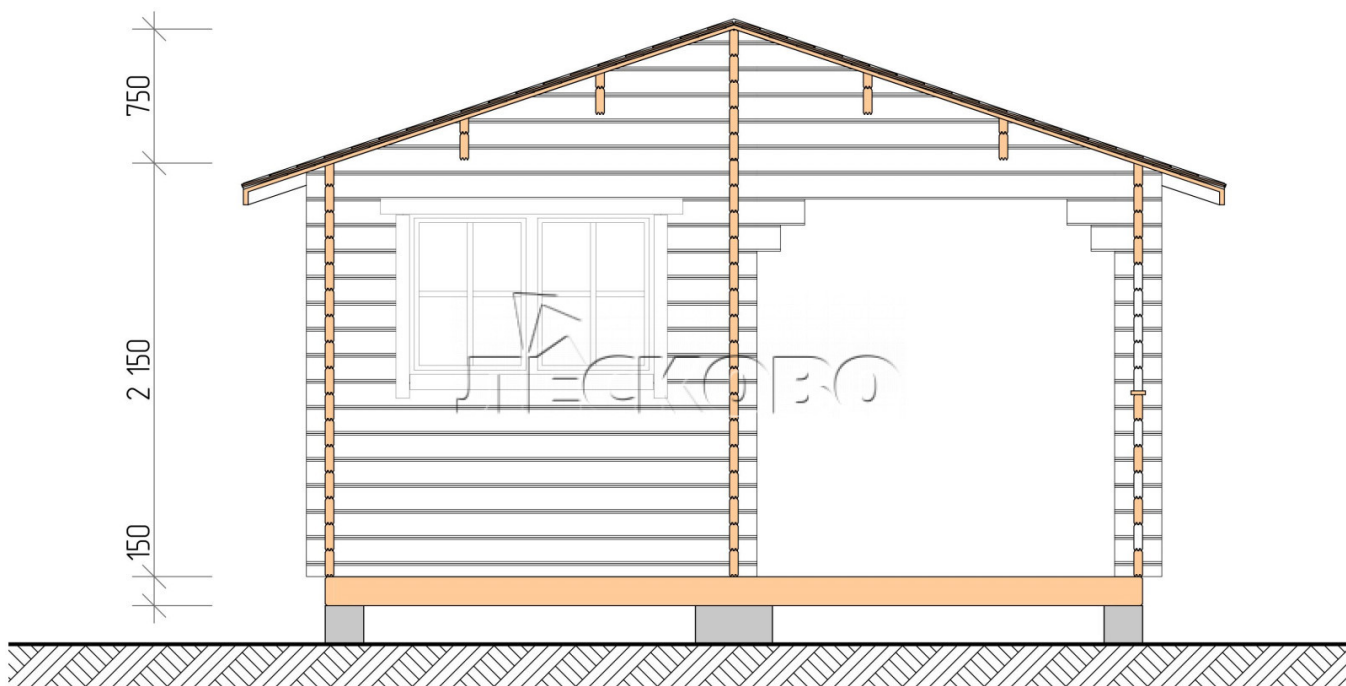

Outdoor sauna "BK" series 4.5×5

Project Dimensions

4.5 × 5 / 19.8 m²

Full house set

4,827 €

Timber

45 mm

65 mm
+ 1,156 €

Project planning

4 500

Разрез

House Kit

- Wall kit: 44 × 145 mm mini-chamber drying chamber with bowls for the project. The material of the tree is spruce, pine (GOST 8486). Humidity 12-14%. The height of the walls is 2.16 m.;
- Logs, lower harness: board 45 × 145 mm chamber drying 10-12%;
- Floors: floorboard 35 mm., Chamber drying;
- Ceiling: imitation of a bar 20 × 135 mm, Chamber drying;
- Wooden windows, glass 4 mm, Single. Treatment with a colorless antiseptic. Hardware;

0.40×0.38 м.2 шт.

1.34×0.91 м.1 шт.

- Wooden doors;

0.84×1.885 м.
bath.2 шт.

0.84×1.885 м.
glass.1 шт.

7. Platbands: dry planed board 20 × 100 mm;

8. Roof: shingles;

9. Skirting board 35 mm.