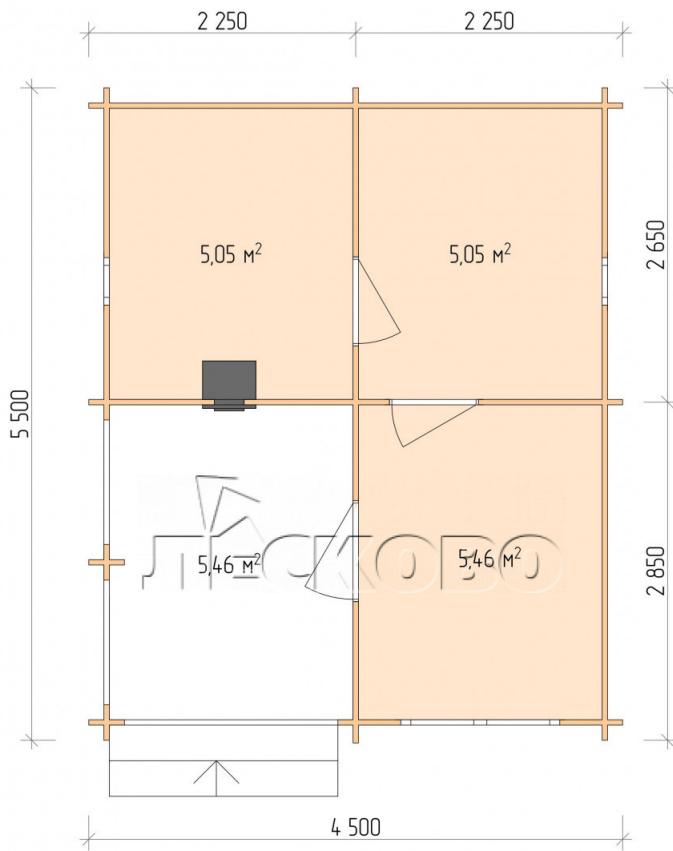

Outdoor sauna "BK" series 4.5×5.5

Project Dimensions

4.5 × 5.5 / 21.9 m²

Цена

5,805 €

Timber

45 mm

65 mm
+ 1,345 €

Assembling a house kit

No assembly required

Assembly required
+ 1,451 €

Project planning

Разрез

House Kit

- Wall kit: 44 × 145 mm mini-chamber drying chamber with bowls for the project. The material of the tree is spruce, pine (GOST 8486). Humidity 12-14%. The height of the walls is 2.16 m.;
- Logs, lower harness: board 45 × 145 mm chamber drying 10-12%;
- Floors: floorboard 35 mm., Chamber drying;
- Ceiling: imitation of a bar 20 × 135 mm, Chamber drying;
- Wooden windows, glass 4 mm, Single. Treatment with a colorless antiseptic. Hardware;

0.40×0.38 м.2 шт.

1.34×0.91 м.1 шт.

- Wooden doors;

0.84×1.885 м.

bath.2 шт.

0.84×1.885 м.

glass.1 шт.

7. Platbands: dry planed board 20 × 100 mm;