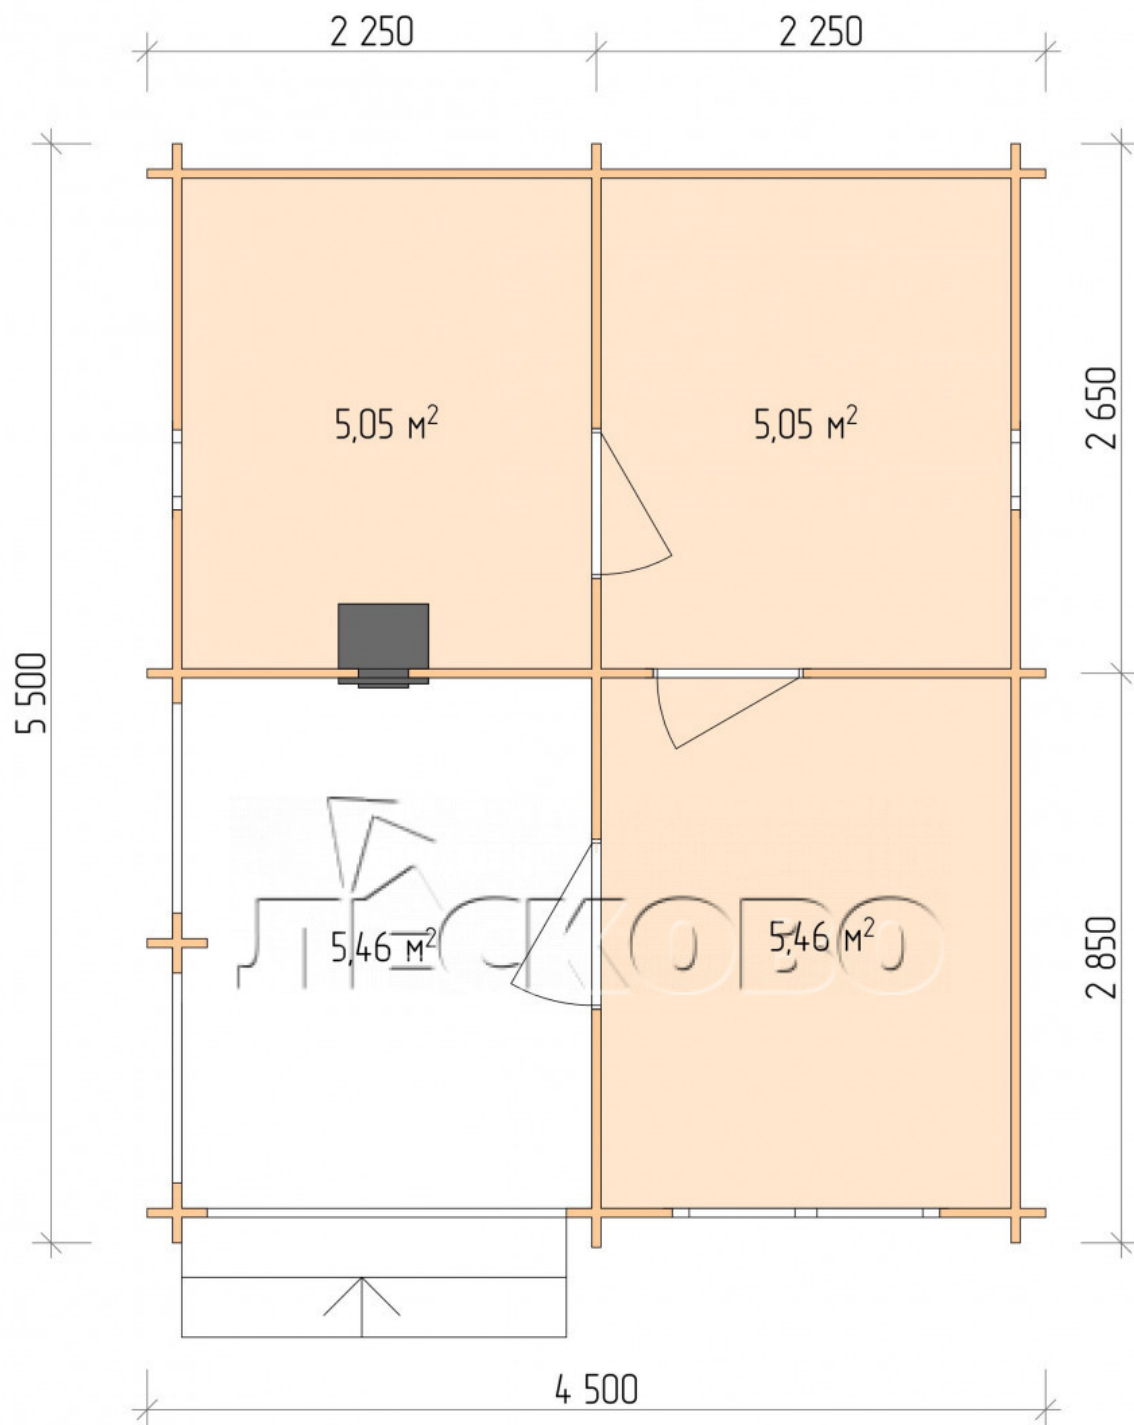

## Outdoor sauna "BK" series 4.5×5.5

Project Dimensions

4.5 × 5.5 / 21.9 m<sup>2</sup>

Full house set

**4,120 €**

## Project planning

4 500

5 500

# Разрез

## House Kit

- Wall kit: 44 × 145 mm mini-chamber drying chamber with bowls for the project. The material of the tree is spruce, pine (GOST 8486). Humidity 12-14%. The height of the walls is 2.16 m.;
- Logs, lower harness: board 45 × 145 mm chamber drying 10-12%;
- Floors: floorboard 35 mm., Chamber drying;
- Ceiling: imitation of a bar 20 × 135 mm, Chamber drying;