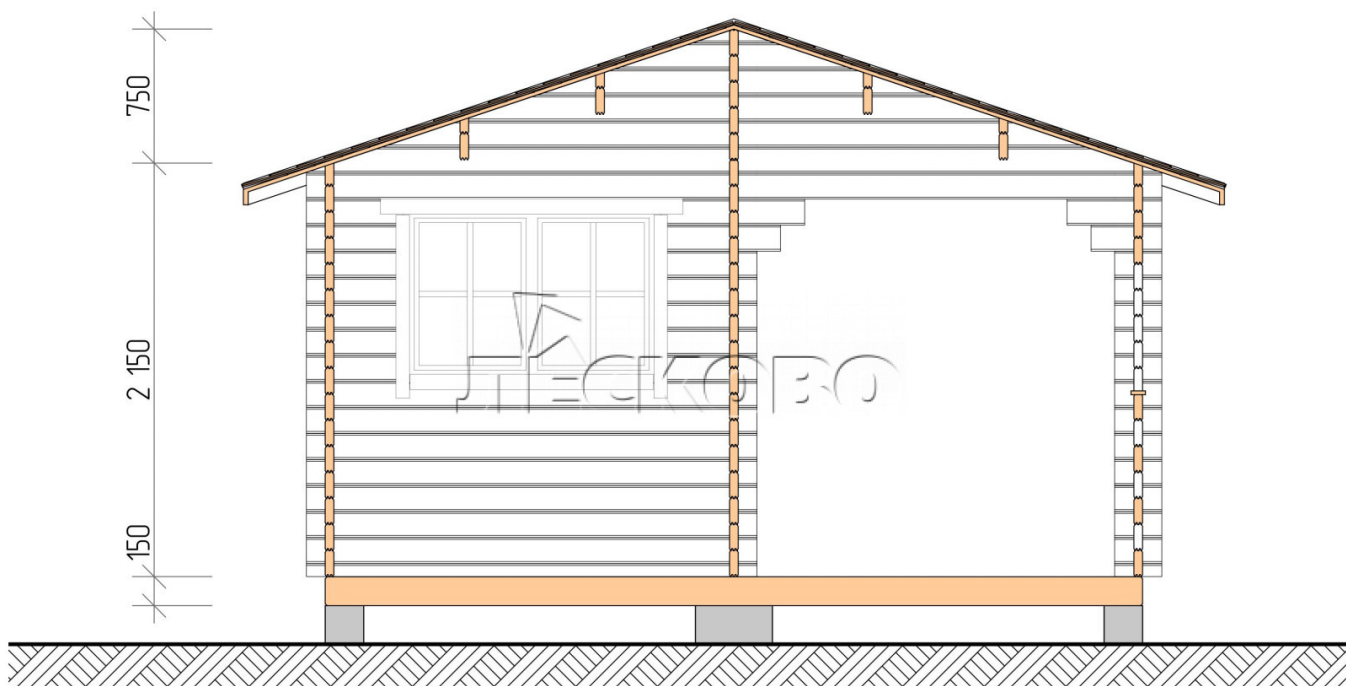

## Outdoor sauna "BK" series 4.5×5.5

Project Dimensions

4.5 × 5.5 / 21.9 m<sup>2</sup>

Full house set

**4,120 €**

# Разрез

## House Kit

- Wall kit: 44 × 145 mm mini-chamber drying chamber with bowls for the project. The material of the tree is spruce, pine (GOST 8486). Humidity 12-14%. The height of the walls is 2.16 m.;
- Logs, lower harness: board 45 × 145 mm chamber drying 10-12%;
- Floors: floorboard 35 mm., Chamber drying;
- Ceiling: imitation of a bar 20 × 135 mm, Chamber drying;