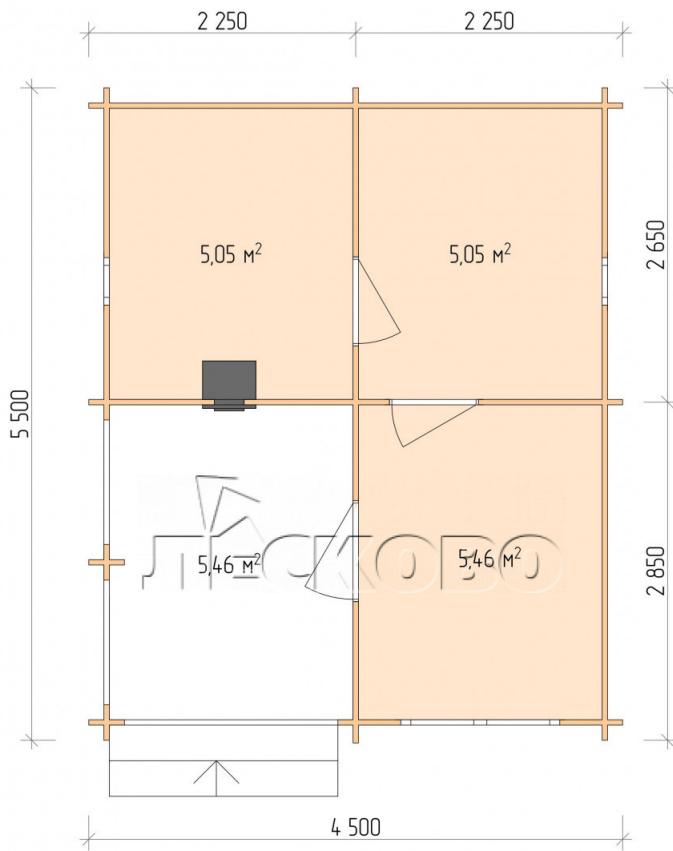

Outdoor sauna "BK" series 4.5×5.5

Project Dimensions

4.5 × 5.5 / 21.9 m²

Цена

5,820 €

Timber

45 mm

65 mm
+ 1,349 €

Assembling a house kit

No assembly required

Assembly required
+ 1,455 €

Project planning

Разрез

House Kit

- Wall kit: 44 × 145 mm mini-chamber drying chamber with bowls for the project. The material of the tree is spruce, pine (GOST 8486). Humidity 12-14%. The height of the walls is 2.16 m.;
- Logs, lower harness: board 45 × 145 mm chamber drying 10-12%;
- Floors: floorboard 35 mm., Chamber drying;
- Ceiling: imitation of a bar 20 × 135 mm, Chamber drying;
- Wooden windows, glass 4 mm, Single. Treatment with a colorless antiseptic. Hardware;

0.40×0.38 м.2 шт. 1.34×0.91 м.1 шт.

- Wooden doors;

0.84×1.885 м.
bath.2 шт. 0.84×1.885 м.
glass.1 шт.

7. Platbands: dry planed board 20 × 100 mm;

8. Roof: shingles;

9. Skirting board 35 mm.

+7 (4942) 499-770