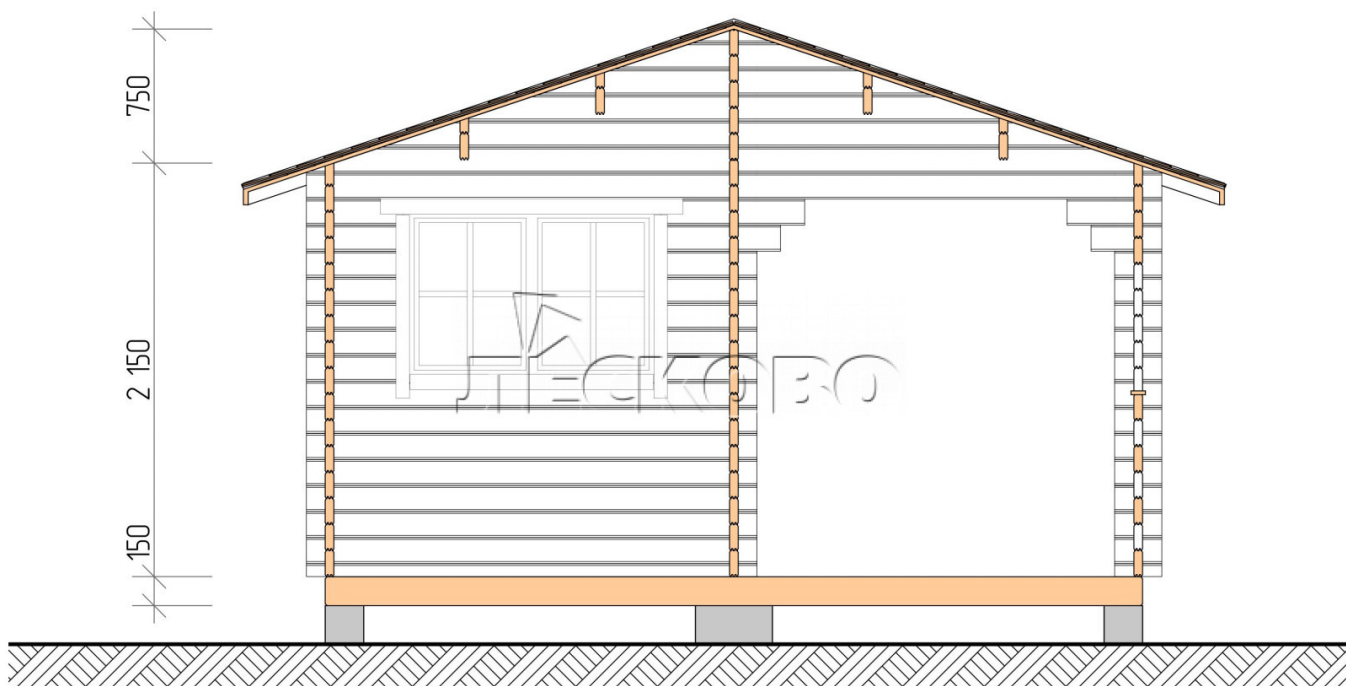

Outdoor sauna "BK" series 4.5×4.5

Project Dimensions

4.5 × 4.5 / 17.7 m²

Full house set

3,455 €

Timber

45 mm

65 mm
+ 831 €

Project planning

4 500

Разрез

House Kit

- Wall kit: 44 × 145 mm mini-chamber drying chamber with bowls for the project. The material of the tree is spruce, pine (GOST 8486). Humidity 12-14%. The height of the walls is 2.16 m.;
- Logs, lower harness: board 45 × 145 mm chamber drying 10-12%;
- Floors: floorboard 35 mm., Chamber drying;
- Ceiling: imitation of a bar 20 × 135 mm, Chamber drying;
- Wooden windows, glass 4 mm, Single. Treatment with a colorless antiseptic. Hardware;

0.40×0.38 м.2 шт.

1.34×0.91 м.1 шт.

- Wooden doors;

0.84×1.885 м.
bath.2 шт.

0.84×1.885 м.
glass.1 шт.

7. Platbands: dry planed board 20 × 100 mm;

8. Roof: shingles;

9. Skirting board 35 mm.