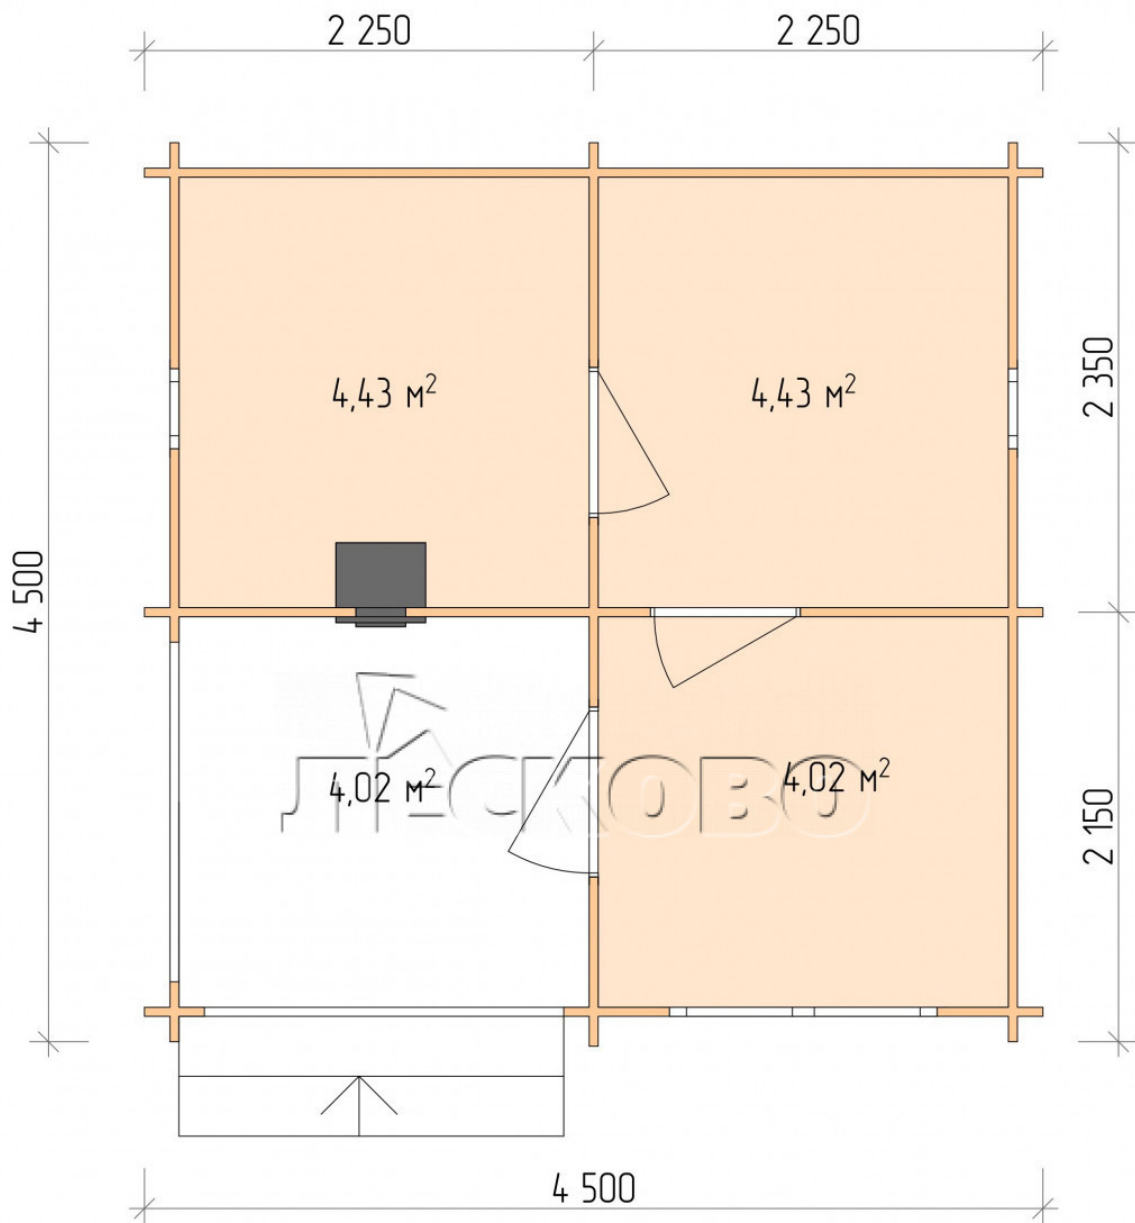

Outdoor sauna "BK" series 4.5×4.5

Project Dimensions

4.5 × 4.5 / 17.7 m²

Full house set

3,455 €

Timber

45 mm

65 mm
+ 831 €

Project planning

4 500

Разрез

House Kit

- Wall kit: 44 × 145 mm mini-chamber drying chamber with bowls for the project. The material of the tree is spruce, pine (GOST 8486). Humidity 12-14%. The height of the walls is 2.16 m.;
- Logs, lower harness: board 45 × 145 mm chamber drying 10-12%;
- Floors: floorboard 35 mm., Chamber drying;
- Ceiling: imitation of a bar 20 × 135 mm, Chamber drying;
- Wooden windows, glass 4 mm, Single. Treatment with a colorless antiseptic. Hardware;

0.40×0.38 м.2 шт.

1.34×0.91 м.1 шт.

- Wooden doors;

0.84×1.885 м.
bath.2 шт.

0.84×1.885 м.
glass.1 шт.

7. Platbands: dry planed board 20 × 100 mm;

8. Roof: shingles;

9. Skirting board 35 mm.