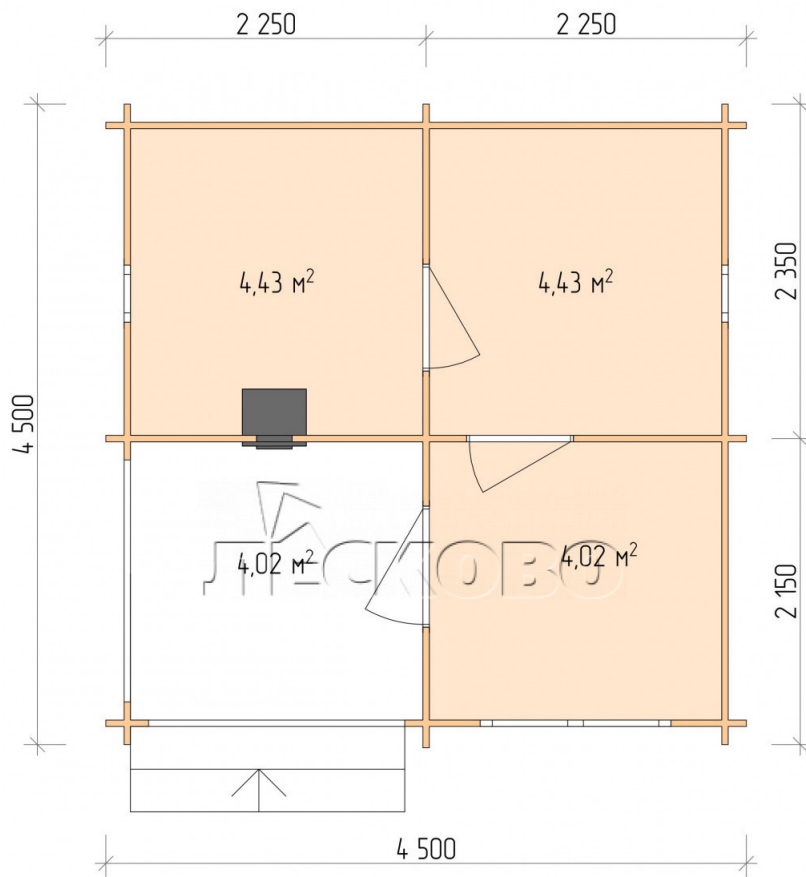

Outdoor sauna "BK" series 4.5×4.5

Project Dimensions

4.5 × 4.5 / 17.7 m²

Цена

5,130 €

Timber

45 mm

65 mm
+ 1,184 €

Assembling a house kit

No assembly required

Assembly required
+ 1,282 €

Project planning

Разрез

House Kit

- Wall kit: 44 × 145 mm mini-chamber drying chamber with bowls for the project. The material of the tree is spruce, pine (GOST 8486). Humidity 12-14%. The height of the walls is 2.16 m.;
- Logs, lower harness: board 45 × 145 mm chamber drying 10-12%;
- Floors: floorboard 35 mm., Chamber drying;
- Ceiling: imitation of a bar 20 × 135 mm, Chamber drying;
- Wooden windows, glass 4 mm, Single. Treatment with a colorless antiseptic. Hardware;

0.40×0.38 м.2 шт.

1.34×0.91 м.1 шт.

- Wooden doors;

0.84×1.885 м.

bath.2 шт.

0.84×1.885 м.

glass.1 шт.

7. Platbands: dry planed board 20 × 100 mm;