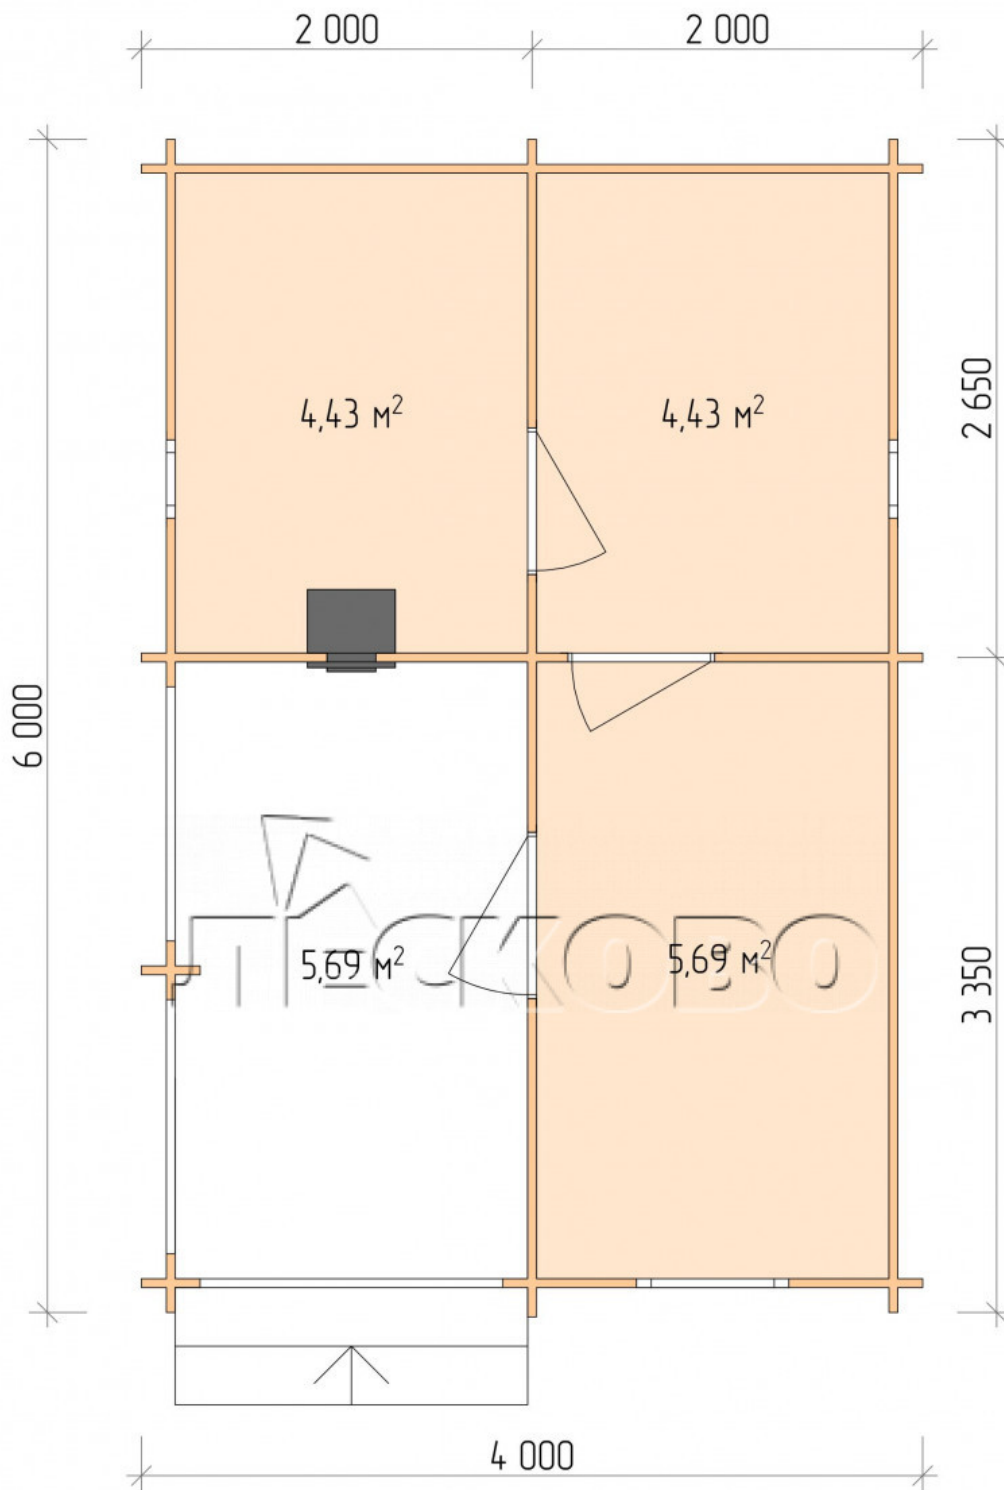

## Outdoor sauna "BK" series 4×6

Project Dimensions

4 × 6 / 21.1 m<sup>2</sup>

Full house set

**3,901 €**

# Разрез

## House Kit

- Wall kit: 44 × 145 mm mini-chamber drying chamber with bowls for the project. The material of the tree is spruce, pine (GOST 8486). Humidity 12-14%. The height of the walls is 2.16 m.;
- Logs, lower harness: board 45 × 145 mm chamber drying 10-12%;
- Floors: floorboard 35 mm., Chamber drying;
- Ceiling: imitation of a bar 20 × 135 mm, Chamber drying;