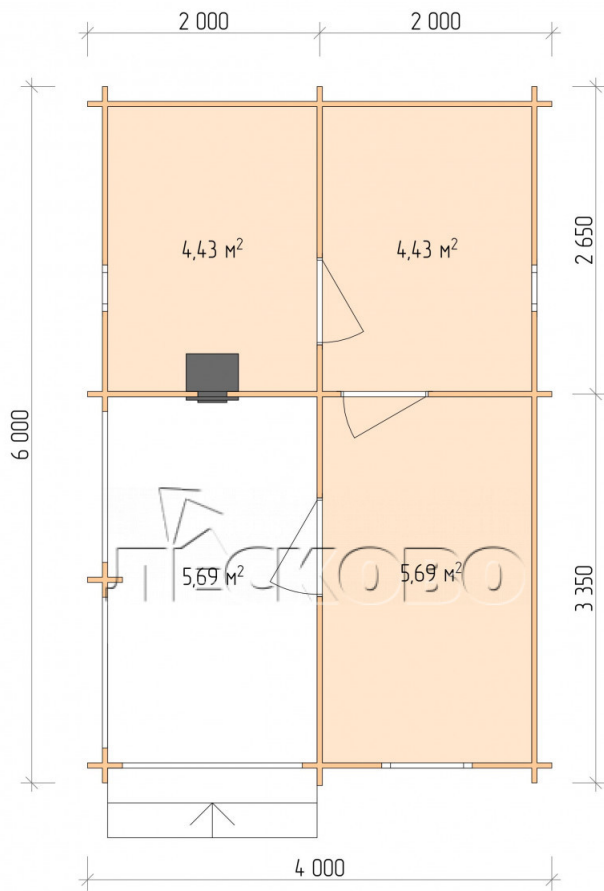

Outdoor sauna "BK" series 4×6

Project Dimensions

4 × 6 / 21.1 m²

Цена

5,730 €

Timber

45 mm

65 mm
+ 1,357 €

Assembling a house kit

No assembly required

Assembly required
+ 1,433 €

Project planning

Разрез

House Kit

- Wall kit: 44 × 145 mm mini-chamber drying chamber with bowls for the project. The material of the tree is spruce, pine (GOST 8486). Humidity 12-14%. The height of the walls is 2.16 m.;
- Logs, lower harness: board 45 × 145 mm chamber drying 10-12%;
- Floors: floorboard 35 mm., Chamber drying;
- Ceiling: imitation of a bar 20 × 135 mm, Chamber drying;
- Wooden windows, glass 4 mm, Single. Treatment with a colorless antiseptic. Hardware;

0.40×0.38 м.2 шт.

0.87×0.78 м.1 шт.

- Wooden doors;

0.84×1.885 м.
bath.2 шт.

0.84×1.885 м.
glass.1 шт.

7. Platbands: dry planed board 20 × 100 mm;

8. Roof: shingles;

9. Skirting board 35 mm.