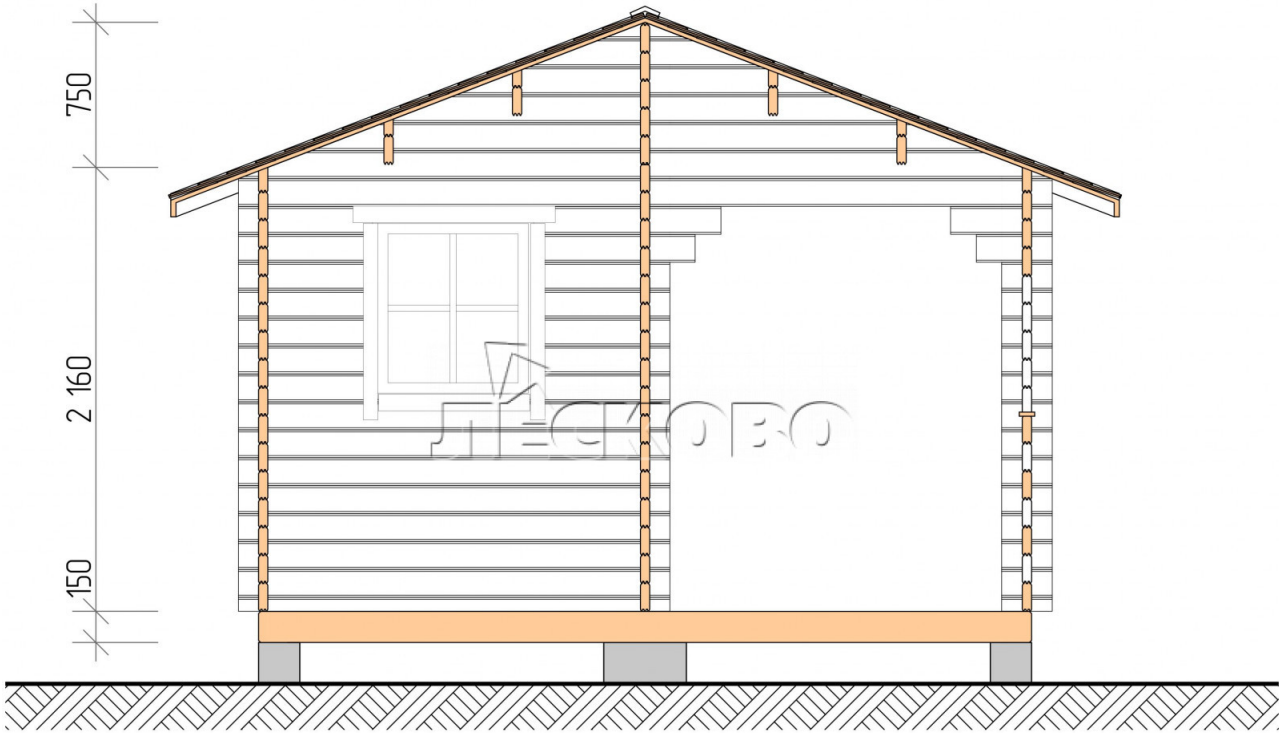

Outdoor sauna "BK" series 4×6

Project Dimensions

4 × 6 / 21.1 m²

Цена

5,730 €

Timber

45 mm

65 mm
+ 1,357 €

Assembling a house kit

No assembly required

Assembly required
+ 1,433 €

Project planning

Разрез

House Kit

- Wall kit: 44 × 145 mm mini-chamber drying chamber with bowls for the project. The material of the tree is spruce, pine (GOST 8486). Humidity 12-14%. The height of the walls is 2.16 m.;
- Logs, lower harness: board 45 × 145 mm chamber drying 10-12%;
- Floors: floorboard 35 mm., Chamber drying;
- Ceiling: imitation of a bar 20 × 135 mm, Chamber drying;
- Wooden windows, glass 4 mm, Single. Treatment with a colorless antiseptic. Hardware;

0.40×0.38 м.2 шт.

0.87×0.78 м.1 шт.

- Wooden doors;

0.84×1.885 м.
bath.2 шт.

0.84×1.885 м.
glass.1 шт.

7. Platbands: dry planed board 20 × 100 mm;

8. Roof: shingles;

9. Skirting board 35 mm.