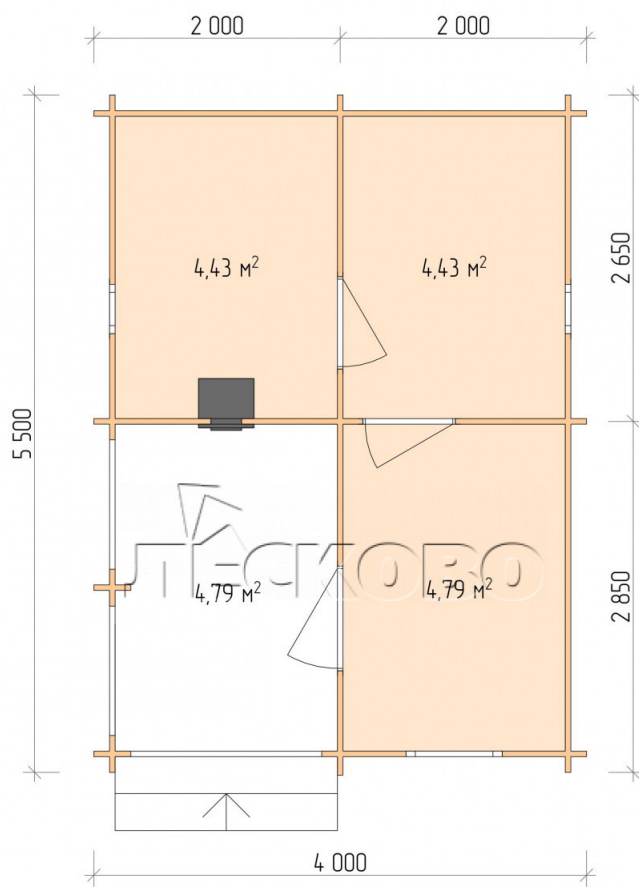

Outdoor sauna "BK" series 4x5.5

Project Dimensions

4 × 5.5 / 19.3 m²

Цена

5,355 €

Timber

45 mm

65 mm
+ 1,275 €

Assembling a house kit

No assembly required

Assembly required
+ 1,339 €

Project planning

Разрез

House Kit

- Wall kit: 44 × 145 mm mini-chamber drying chamber with bowls for the project. The material of the tree is spruce, pine (GOST 8486). Humidity 12-14%. The height of the walls is 2.16 m.;
- Logs, lower harness: board 45 × 145 mm chamber drying 10-12%;
- Floors: floorboard 35 mm., Chamber drying;
- Ceiling: imitation of a bar 20 × 135 mm, Chamber drying;
- Wooden windows, glass 4 mm, Single. Treatment with a colorless antiseptic. Hardware;

0.40×0.38 м.2 шт.

0.87×0.78 м.1 шт.

- Wooden doors;

0.84×1.885 м.
bath.2 шт.

0.84×1.885 м.
glass.1 шт.

7. Platbands: dry planed board 20 × 100 mm;

8. Roof: shingles;

9. Skirting board 35 mm.