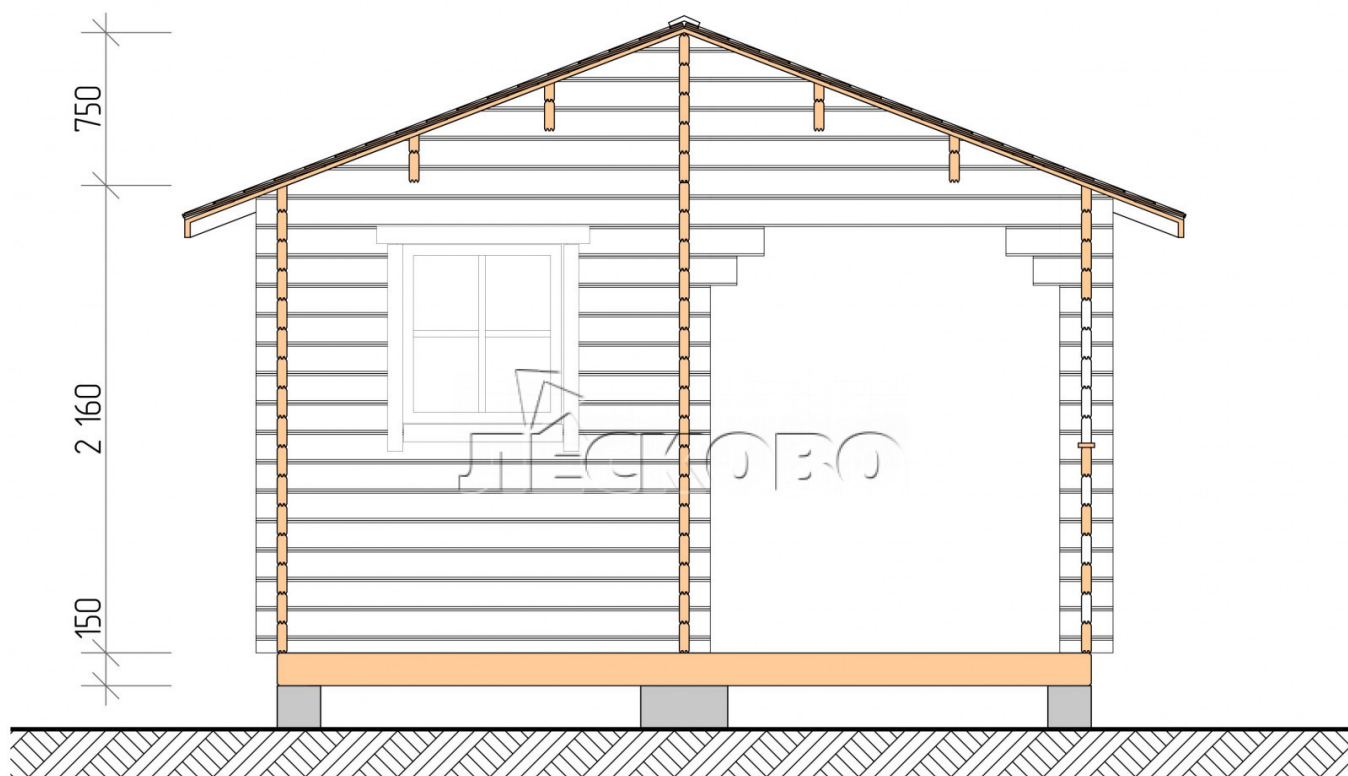

Outdoor sauna "BK" series 4×5.5

Project Dimensions

4 × 5.5 / 19.3 m²

Full house set

3,814 €

Timber

45 MM

65 MM
+ 939 €

Project planning

Разрез

House Kit

- Wall kit: 44 × 145 mm mini-chamber drying chamber with bowls for the project. The material of the tree is spruce, pine (GOST 8486). Humidity 12-14%. The height of the walls is 2.16 m.;
- Logs, lower harness: board 45 × 145 mm chamber drying 10-12%;
- Floors: floorboard 35 mm., Chamber drying;
- Ceiling: imitation of a bar 20 × 135 mm, Chamber drying;
- Wooden windows, glass 4 mm, Single. Treatment with a colorless antiseptic. Hardware;

0.40×0.38 м.2 шт.

0.87×0.78 м.1 шт.

- Wooden doors;

0.84×1.885 м.
bath.2 шт.

0.84×1.885 м.
glass.1 шт.

7. Platbands: dry planed board 20 × 100 mm;

8. Roof: shingles;

9. Skirting board 35 mm.