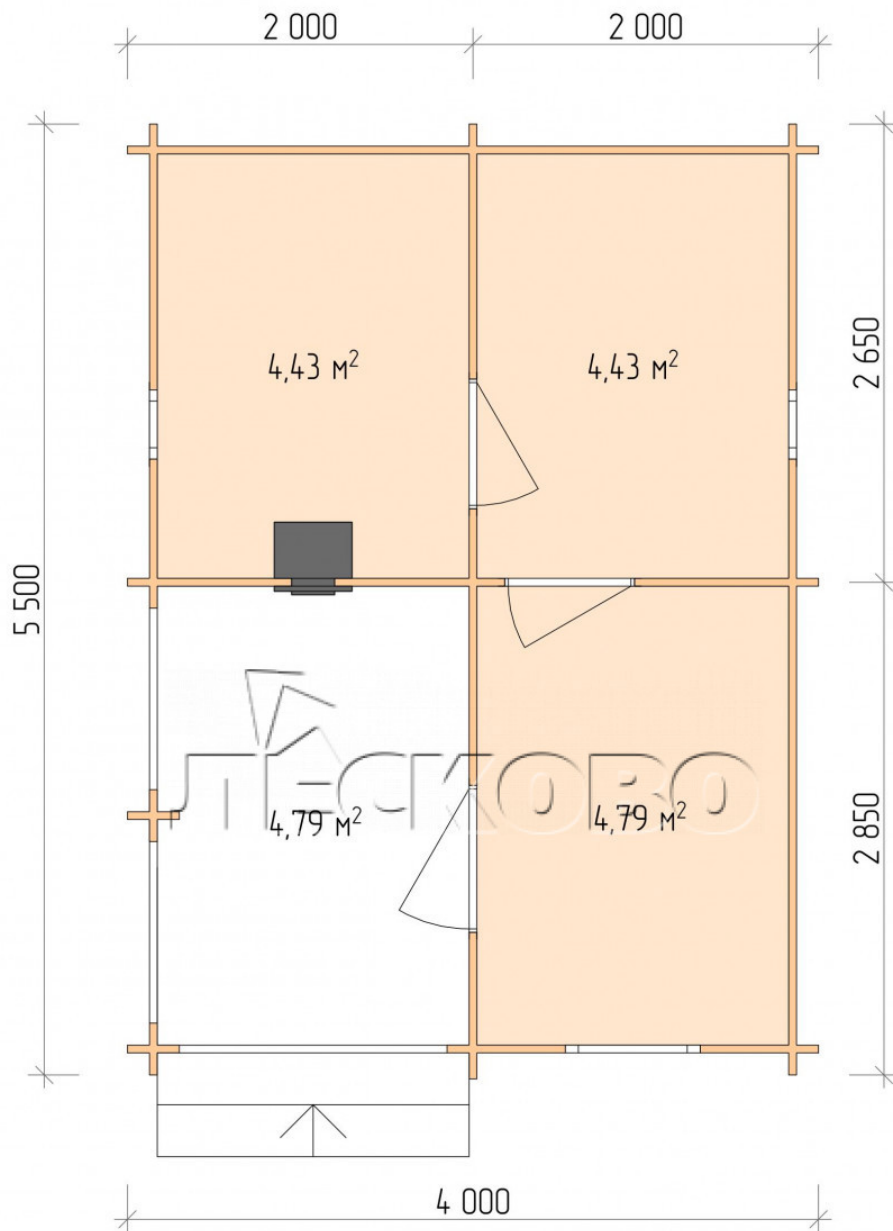

Outdoor sauna "BK" series 4×5.5

Project Dimensions

4 × 5.5 / 19.3 m²

Full house set

3,814 €

Timber

45 MM

65 MM
+ 939 €

Project planning

Разрез

House Kit

- Wall kit: 44 × 145 mm mini-chamber drying chamber with bowls for the project. The material of the tree is spruce, pine (GOST 8486). Humidity 12-14%. The height of the walls is 2.16 m.;
- Logs, lower harness: board 45 × 145 mm chamber drying 10-12%;
- Floors: floorboard 35 mm., Chamber drying;
- Ceiling: imitation of a bar 20 × 135 mm, Chamber drying;
- Wooden windows, glass 4 mm, Single. Treatment with a colorless antiseptic. Hardware;

0.40×0.38 м.2 шт.

0.87×0.78 м.1 шт.

- Wooden doors;

0.84×1.885 м.
bath.2 шт.

0.84×1.885 м.
glass.1 шт.

7. Platbands: dry planed board 20 × 100 mm;

8. Roof: shingles;

9. Skirting board 35 mm.