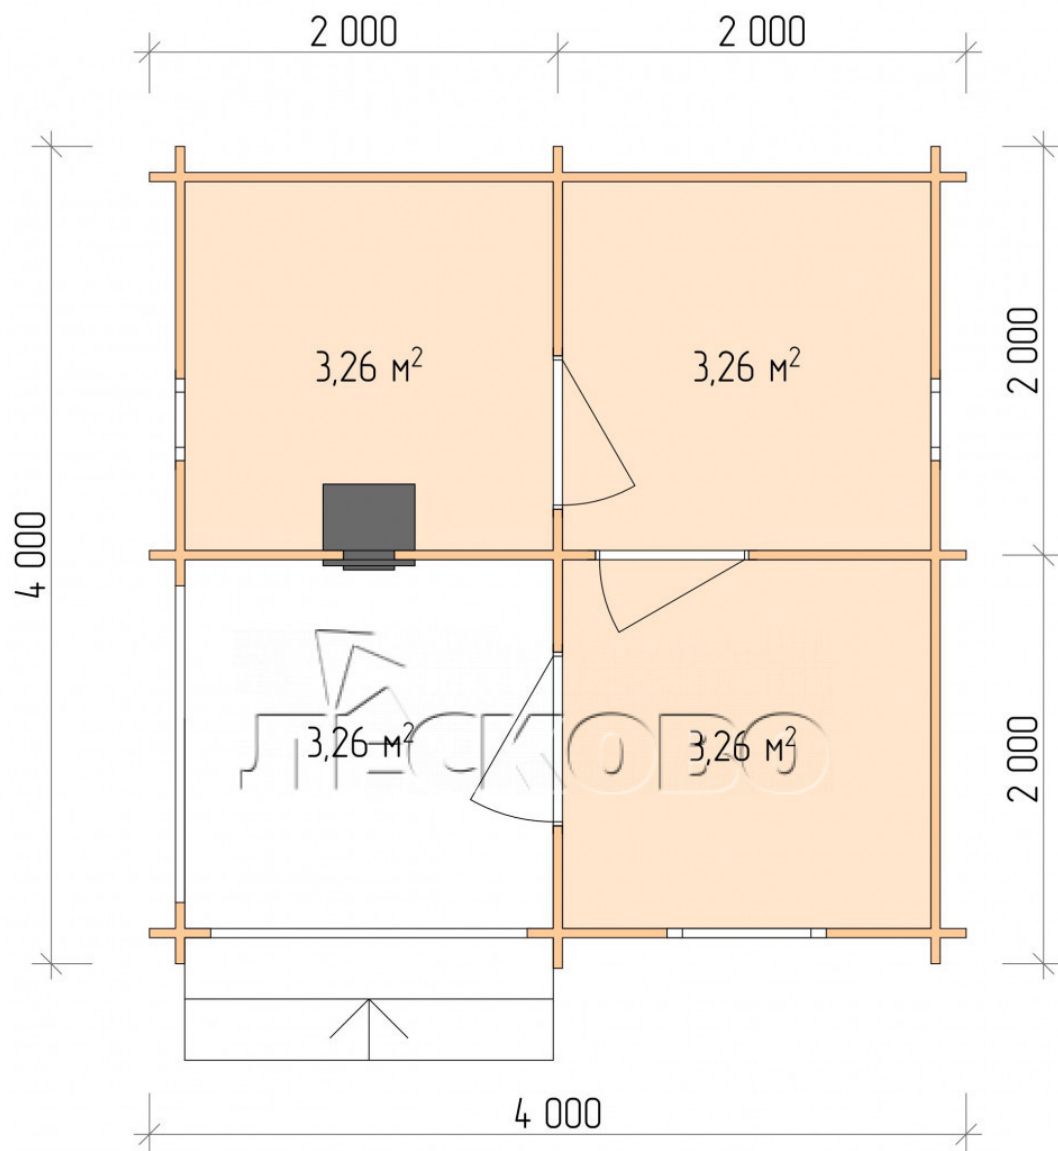

Outdoor sauna "BK" series 4×4

Project Dimensions

4 × 4 / 13.7 m²

Full house set

3,154 €

Timber

45 MM

65 MM
+ 765 €

Project planning

4 000

Разрез

House Kit

- Wall kit: 44 × 145 mm mini-chamber drying chamber with bowls for the project. The material of the tree is spruce, pine (GOST 8486). Humidity 12-14%. The height of the walls is 2.16 m.;
- Logs, lower harness: board 45 × 145 mm chamber drying 10-12%;
- Floors: floorboard 35 mm., Chamber drying;
- Ceiling: imitation of a bar 20 × 135 mm, Chamber drying;
- Wooden windows, glass 4 mm, Single. Treatment with a colorless antiseptic. Hardware;

0.40×0.38 м.2 шт.

0.87×0.78 м.1 шт.

- Wooden doors;

0.84×1.885 м.

bath.2 шт.

0.84×1.885 м.

glass.1 шт.

7. Platbands: dry planed board 20 × 100 mm;