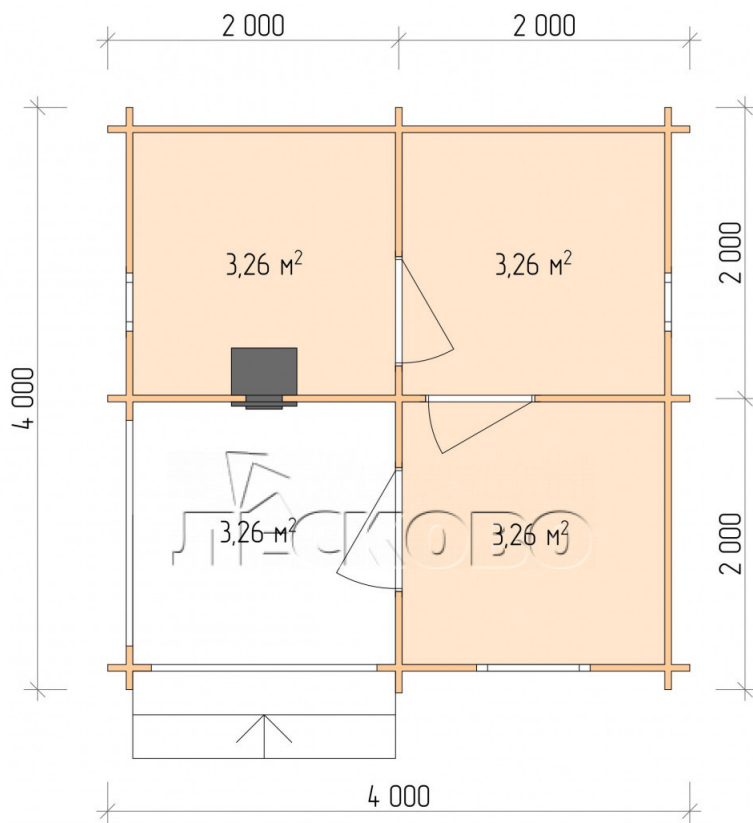

Outdoor sauna "BK" series 4x4

Project Dimensions

4 × 4 / 13.7 m²

Цена

4,508 €

Timber

45 mm

65 mm
+ 1,045 €

Assembling a house kit

No assembly required

Assembly required
+ 1,127 €

Project planning

Разрез

House Kit

- Wall kit: 44 × 145 mm mini-chamber drying chamber with bowls for the project. The material of the tree is spruce, pine (GOST 8486). Humidity 12-14%. The height of the walls is 2.16 m.;
- Logs, lower harness: board 45 × 145 mm chamber drying 10-12%;
- Floors: floorboard 35 mm., Chamber drying;
- Ceiling: imitation of a bar 20 × 135 mm, Chamber drying;
- Wooden windows, glass 4 mm, Single. Treatment with a colorless antiseptic. Hardware;

0.40×0.38 м.2 шт.

0.87×0.78 м.1 шт.

- Wooden doors;

0.84×1.885 м.
bath.2 шт.

0.84×1.885 м.
glass.1 шт.

7. Platbands: dry planed board 20 × 100 mm;

8. Roof: shingles;

9. Skirting board 35 mm.