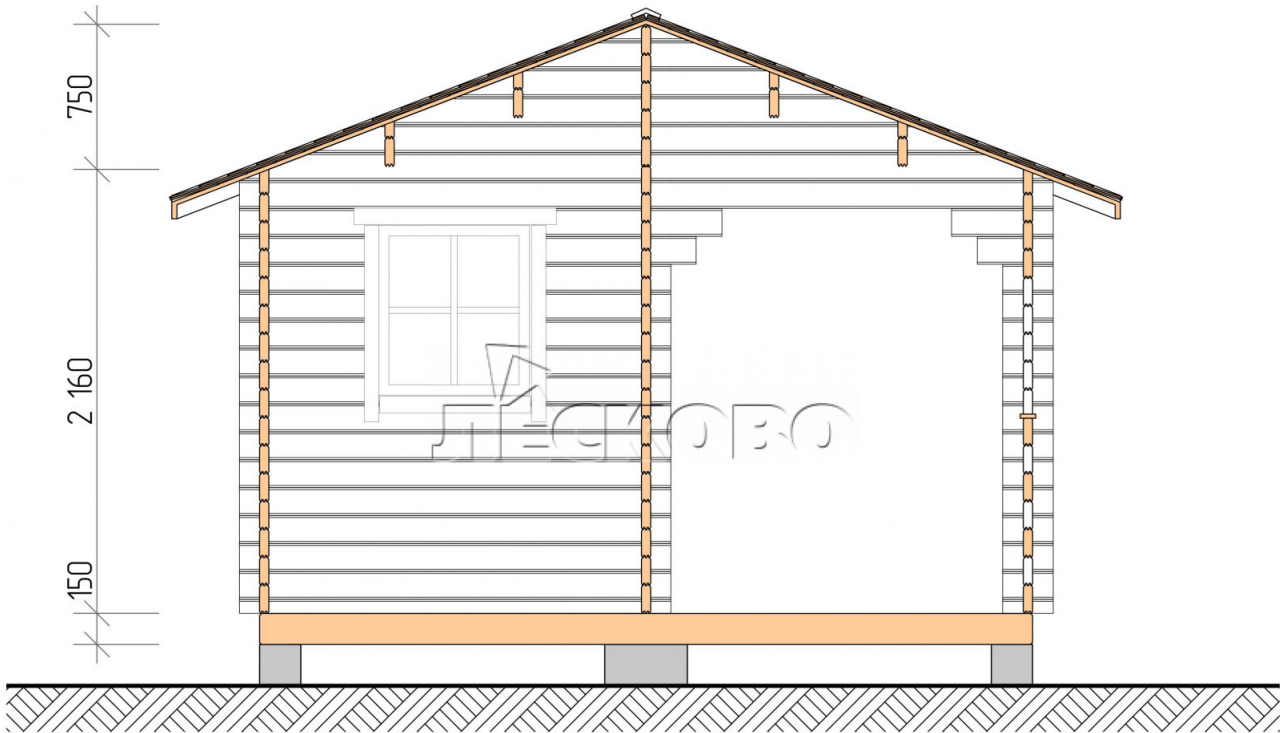

Outdoor sauna "BK" series 4x4

Project Dimensions

4 × 4 / 13.7 m²

Цена

4,508 €

Timber

45 mm

65 mm
+ 1,045 €

Assembling a house kit

No assembly required

Assembly required
+ 1,127 €

Project planning

Разрез

House Kit

- Wall kit: 44 × 145 mm mini-chamber drying chamber with bowls for the project. The material of the tree is spruce, pine (GOST 8486). Humidity 12-14%. The height of the walls is 2.16 m.;
- Logs, lower harness: board 45 × 145 mm chamber drying 10-12%;
- Floors: floorboard 35 mm., Chamber drying;
- Ceiling: imitation of a bar 20 × 135 mm, Chamber drying;
- Wooden windows, glass 4 mm, Single. Treatment with a colorless antiseptic. Hardware;

0.40×0.38 м.2 шт.

0.87×0.78 м.1 шт.

- Wooden doors;

0.84×1.885 м.
bath.2 шт.

0.84×1.885 м.
glass.1 шт.

7. Platbands: dry planed board 20 × 100 mm;

8. Roof: shingles;

9. Skirting board 35 mm.