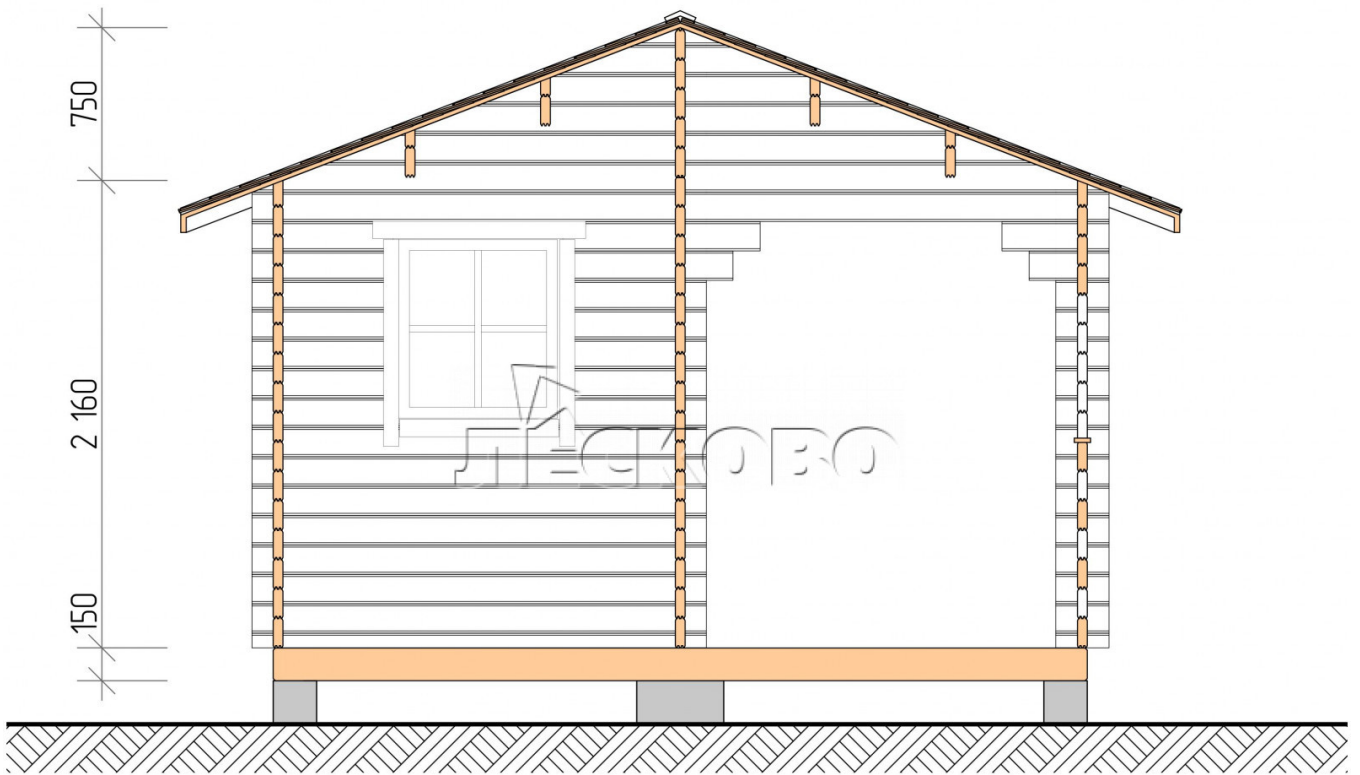

Outdoor sauna "BK" series 4×4

Project Dimensions

4 × 4 / 13.7 m²

Full house set

3,154 €

Timber

45 MM

65 MM
+ 765 €

Project planning

4 000

Разрез

House Kit

- Wall kit: 44 × 145 mm mini-chamber drying chamber with bowls for the project. The material of the tree is spruce, pine (GOST 8486). Humidity 12-14%. The height of the walls is 2.16 m.;
- Logs, lower harness: board 45 × 145 mm chamber drying 10-12%;
- Floors: floorboard 35 mm., Chamber drying;
- Ceiling: imitation of a bar 20 × 135 mm, Chamber drying;
- Wooden windows, glass 4 mm, Single. Treatment with a colorless antiseptic. Hardware;

0.40×0.38 м.2 шт.

0.87×0.78 м.1 шт.

- Wooden doors;

0.84×1.885 м.

bath.2 шт.

0.84×1.885 м.

glass.1 шт.

7. Platbands: dry planed board 20 × 100 mm;