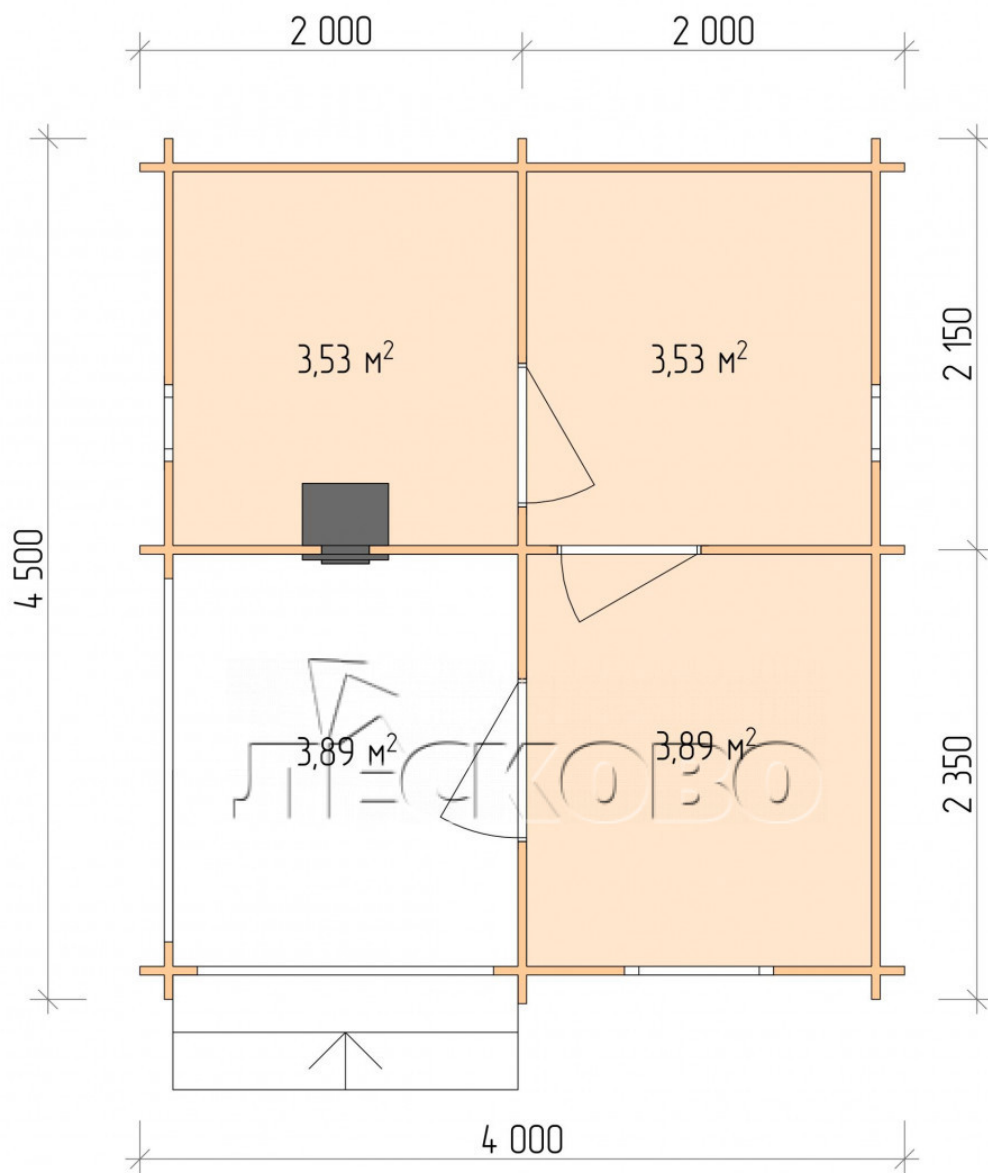

Outdoor sauna "BK" series 4×4.5

Project Dimensions

4 × 4.5 / 15.6 m²

Full house set

3,401 €

Timber

45 mm

65 mm
+ 831 €

Project planning

4 000

4 500

Разрез

House Kit

- Wall kit: 44 × 145 mm mini-chamber drying chamber with bowls for the project. The material of the tree is spruce, pine (GOST 8486). Humidity 12-14%. The height of the walls is 2.16 m.;
- Logs, lower harness: board 45 × 145 mm chamber drying 10-12%;
- Floors: floorboard 35 mm., Chamber drying;
- Ceiling: imitation of a bar 20 × 135 mm, Chamber drying;
- Wooden windows, glass 4 mm, Single. Treatment with a colorless antiseptic. Hardware;

0.40×0.38 м.2 шт.

0.87×0.78 м.1 шт.

- Wooden doors;

0.84×1.885 м.

bath.2 шт.

0.84×1.885 м.

glass.1 шт.

7. Platbands: dry planed board 20 × 100 mm;