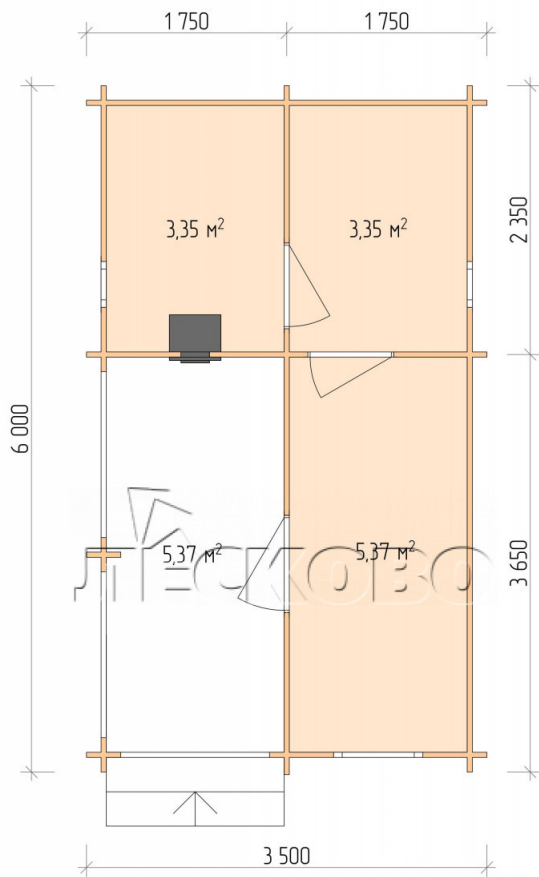

Outdoor sauna "BK" series 3.5×6

Project Dimensions

3.5 × 6 / 18.3 m²

Цена

5,362 €

Timber

45 mm

65 mm
+ 1,184 €

Assembling a house kit

No assembly required

Assembly required
+ 1,341 €

Project planning

Разрез

House Kit

- Wall kit: 44 × 145 mm mini-chamber drying chamber with bowls for the project. The material of the tree is spruce, pine (GOST 8486). Humidity 12-14%. The height of the walls is 2.16 m.;
- Logs, lower harness: board 45 × 145 mm chamber drying 10-12%;
- Floors: floorboard 35 mm., Chamber drying;
- Ceiling: imitation of a bar 20 × 135 mm, Chamber drying;
- Wooden windows, glass 4 mm, Single. Treatment with a colorless antiseptic. Hardware;

0.40×0.38 м.2 шт.

0.87×0.78 м.1 шт.

- Wooden doors;

0.84×1.885 м.
bath.2 шт.

0.84×1.885 м.
glass.1 шт.

7. Platbands: dry planed board 20 × 100 mm;

8. Roof: shingles;

9. Skirting board 35 mm.