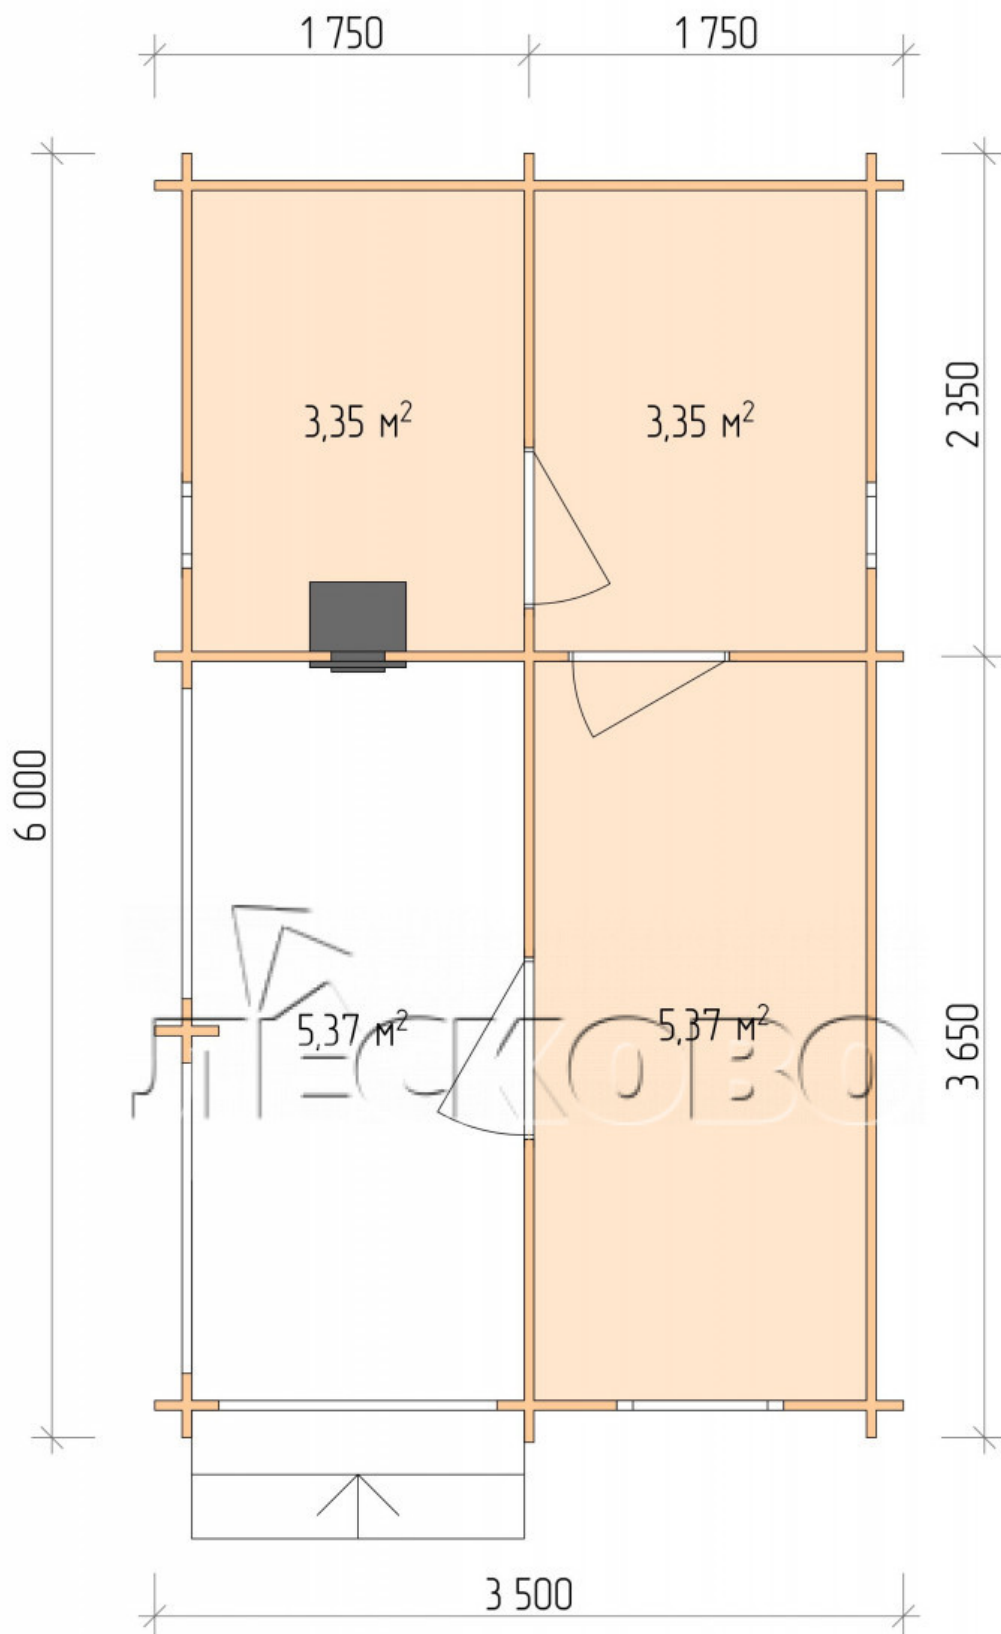

Outdoor sauna "BK" series 3.5×6

Project Dimensions

3.5 × 6 / 18.3 m²

Full house set

4,829 €

Timber

45 MM

65 MM
+ 1,103 €

Project planning

3 500

6 000

Разрез

House Kit

- Wall kit: 44 × 145 mm mini-chamber drying chamber with bowls for the project. The material of the tree is spruce, pine (GOST 8486). Humidity 12-14%. The height of the walls is 2.16 m.;

- Logs, lower harness: board 45 × 145 mm chamber drying 10-12%;
- Floors: floorboard 35 mm., Chamber drying;
- Ceiling: imitation of a bar 20 × 135 mm, Chamber drying;
- Wooden windows, glass 4 mm, Single. Treatment with a colorless antiseptic. Hardware;

0.40×0.38 м.2 шт.

0.87×0.78 м.1 шт.

- Wooden doors;

0.84×1.885 м.
bath.2 шт.

0.84×1.885 м.
glass.1 шт.

7. Platbands: dry planed board 20 × 100 mm;

8. Roof: shingles;

9. Skirting board 35 mm.