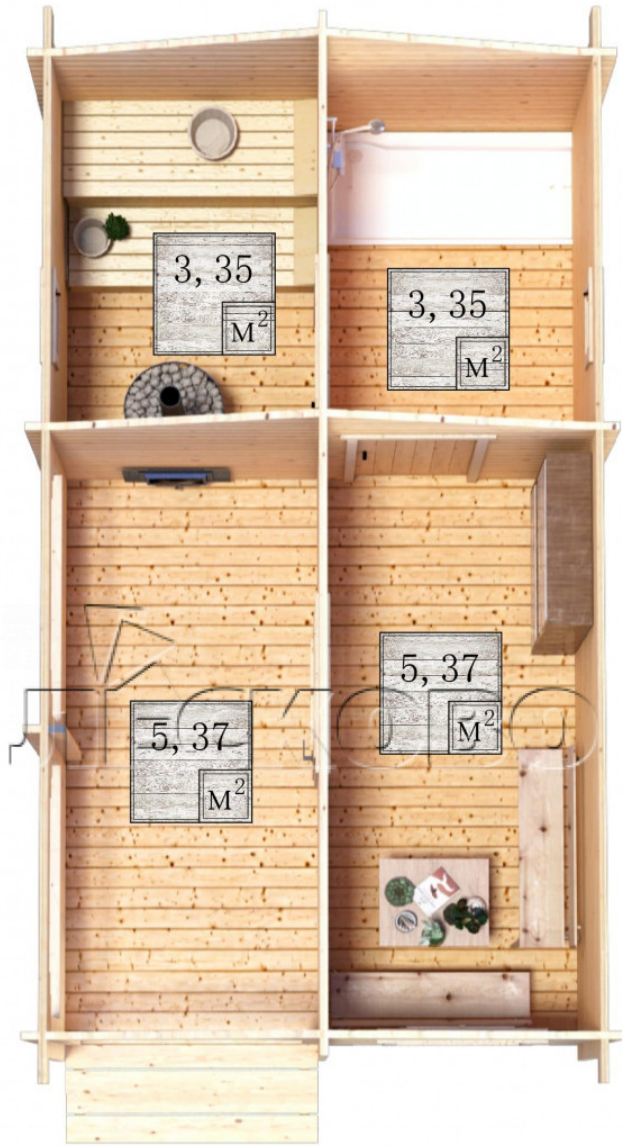

Outdoor sauna "BK" series 3.5×6

Project Dimensions

3.5 × 6 / 18.3 m²

Full house set

3,795 €

Timber

45 MM

65 MM
+ 872 €

Project planning

3 500

6 000

Разрез

House Kit

- Wall kit: 44 × 145 mm mini-chamber drying chamber with bowls for the project. The material of the tree is spruce, pine (GOST 8486). Humidity 12-14%. The height of the walls is 2.16 m.;

- Logs, lower harness: board 45 × 145 mm chamber drying 10-12%;
- Floors: floorboard 35 mm., Chamber drying;
- Ceiling: imitation of a bar 20 × 135 mm, Chamber drying;
- Wooden windows, glass 4 mm, Single. Treatment with a colorless antiseptic. Hardware;

0.40×0.38 м.2 шт.

0.87×0.78 м.1 шт.

- Wooden doors;

0.84×1.885 м.
bath.2 шт.

0.84×1.885 м.
glass.1 шт.

7. Platbands: dry planed board 20 × 100 mm;

8. Roof: shingles;

9. Skirting board 35 mm.