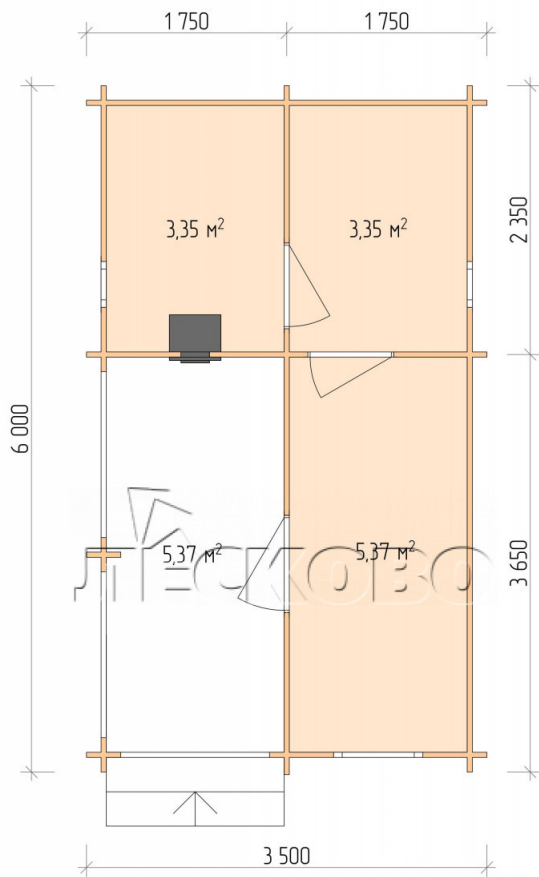

Outdoor sauna "BK" series 3.5×6

Project Dimensions

3.5 × 6 / 18.3 m²

Цена

5,400 €

Timber

45 mm

65 mm
+ 1,192 €

Assembling a house kit

No assembly required

Assembly required
+ 1,350 €

Project planning

Разрез

House Kit

- Wall kit: 44 × 145 mm mini-chamber drying chamber with bowls for the project. The material of the tree is spruce, pine (GOST 8486). Humidity 12-14%. The height of the walls is 2.16 m.;
- Logs, lower harness: board 45 × 145 mm chamber drying 10-12%;
- Floors: floorboard 35 mm., Chamber drying;
- Ceiling: imitation of a bar 20 × 135 mm, Chamber drying;
- Wooden windows, glass 4 mm, Single. Treatment with a colorless antiseptic. Hardware;

0.40×0.38 м.2 шт.

0.87×0.78 м.1 шт.

- Wooden doors;

0.84×1.885 м.
bath.2 шт.

0.84×1.885 м.
glass.1 шт.

7. Platbands: dry planed board 20 × 100 mm;

8. Roof: shingles;

9. Skirting board 35 mm.