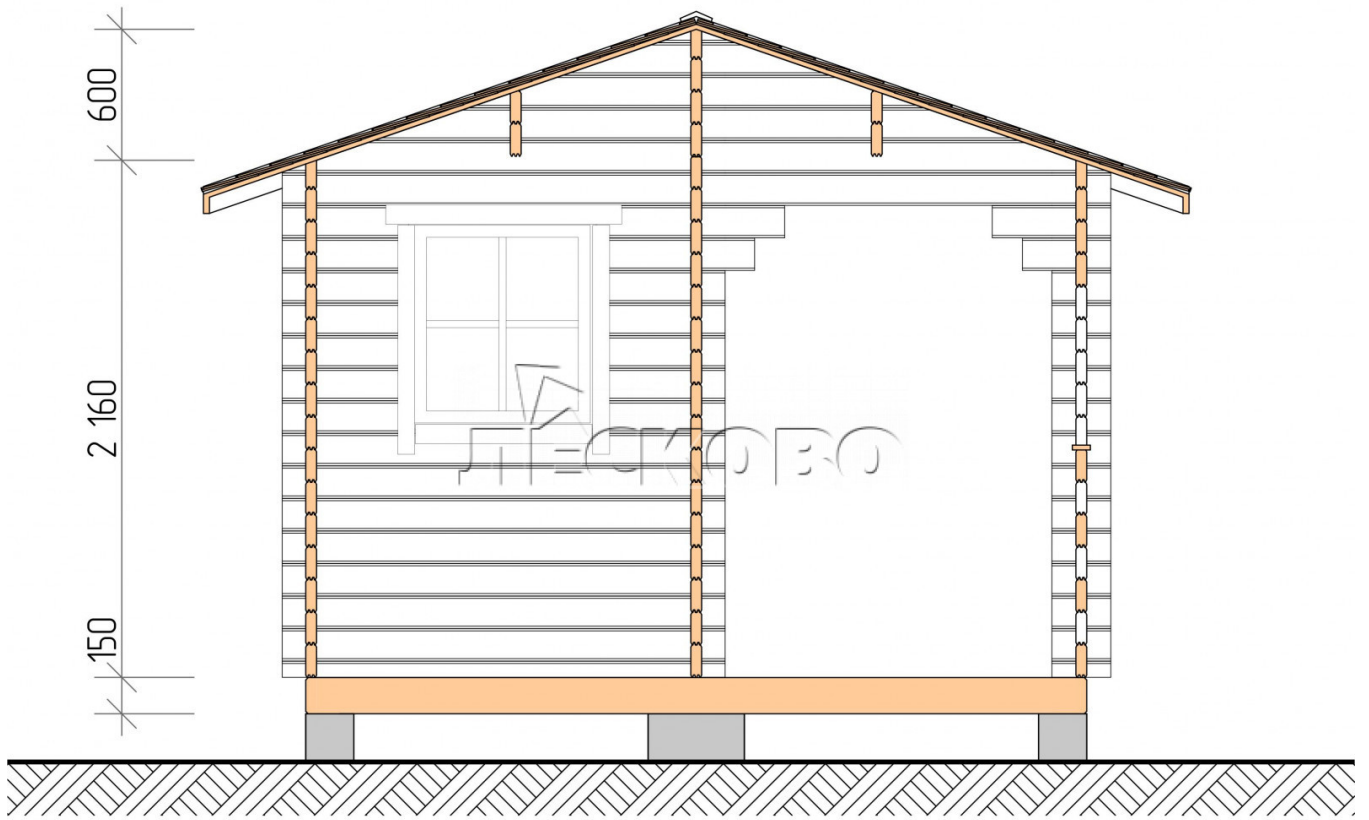

Outdoor sauna "BK" series 3.5×6

Project Dimensions

3.5 × 6 / 18.3 m²

Full house set

3,795 €

Timber

45 MM

65 MM
+ 872 €

Project planning

3 500

6 000

Разрез

House Kit

- Wall kit: 44 × 145 mm mini-chamber drying chamber with bowls for the project. The material of the tree is spruce, pine (GOST 8486). Humidity 12-14%. The height of the walls is 2.16 m.;

- Logs, lower harness: board 45 × 145 mm chamber drying 10-12%;
- Floors: floorboard 35 mm., Chamber drying;
- Ceiling: imitation of a bar 20 × 135 mm, Chamber drying;
- Wooden windows, glass 4 mm, Single. Treatment with a colorless antiseptic. Hardware;

0.40×0.38 м.2 шт.

0.87×0.78 м.1 шт.

- Wooden doors;

0.84×1.885 м.
bath.2 шт.

0.84×1.885 м.
glass.1 шт.

7. Platbands: dry planed board 20 × 100 mm;

8. Roof: shingles;

9. Skirting board 35 mm.