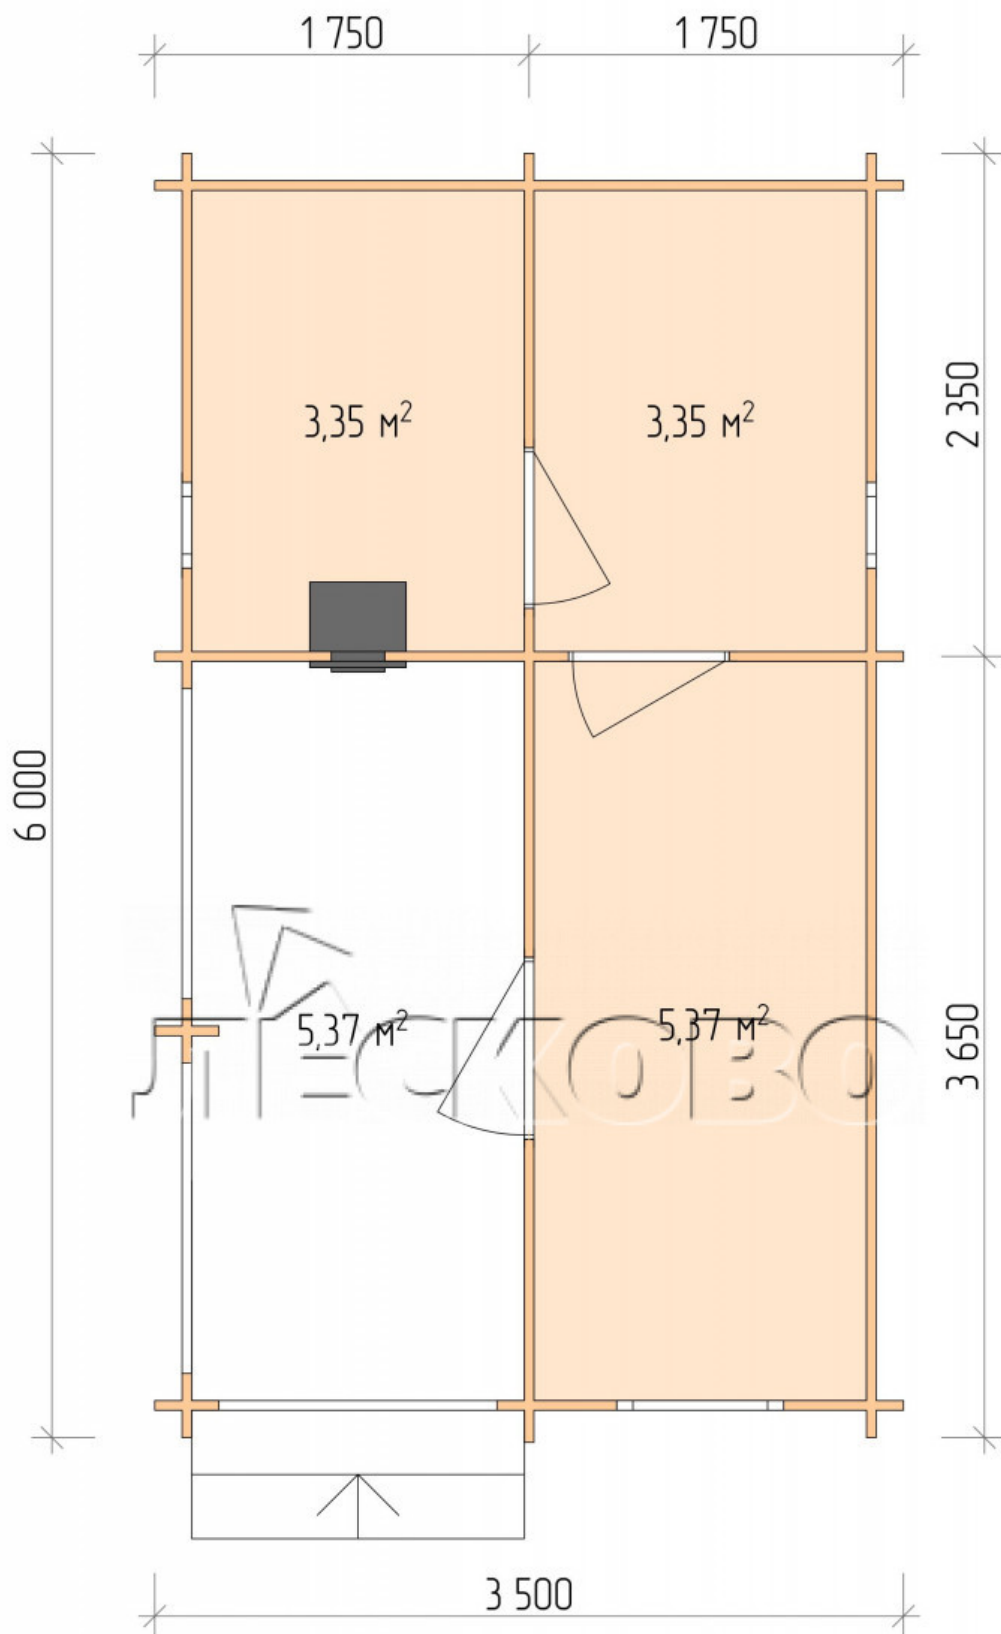

Outdoor sauna "BK" series 3.5×6

Project Dimensions

3.5 × 6 / 18.3 m²

Full house set

3,795 €

Timber

45 MM

65 MM
+ 872 €

Project planning

3 500

6 000

Разрез

House Kit

- Wall kit: 44 × 145 mm mini-chamber drying chamber with bowls for the project. The material of the tree is spruce, pine (GOST 8486). Humidity 12-14%. The height of the walls is 2.16 m.;

- Logs, lower harness: board 45 × 145 mm chamber drying 10-12%;
- Floors: floorboard 35 mm., Chamber drying;
- Ceiling: imitation of a bar 20 × 135 mm, Chamber drying;
- Wooden windows, glass 4 mm, Single. Treatment with a colorless antiseptic. Hardware;

0.40×0.38 м.2 шт.

0.87×0.78 м.1 шт.

- Wooden doors;

0.84×1.885 м.
bath.2 шт.

0.84×1.885 м.
glass.1 шт.

7. Platbands: dry planed board 20 × 100 mm;

8. Roof: shingles;

9. Skirting board 35 mm.