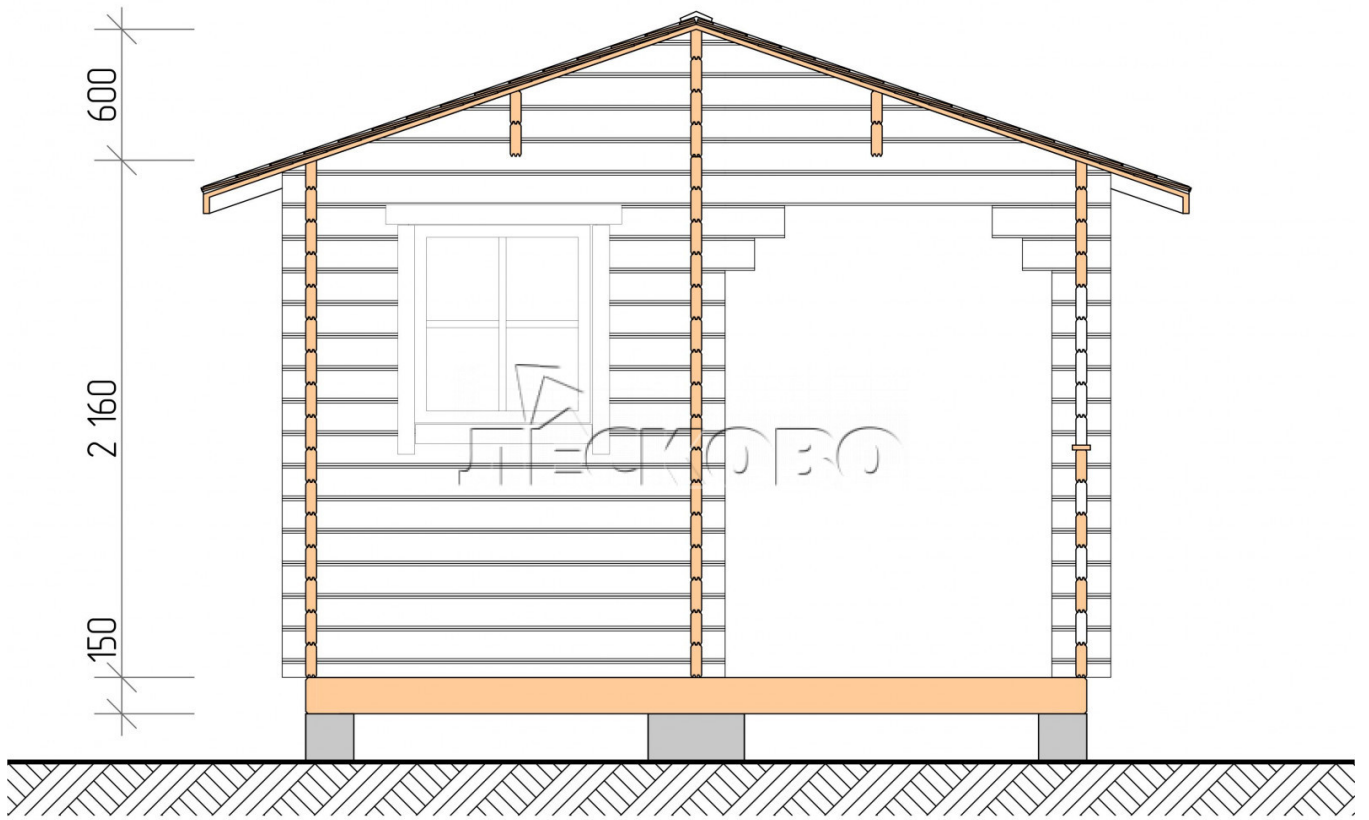

Outdoor sauna "BK" series 3.5×6

Project Dimensions

3.5 × 6 / 18.3 m²

Full house set

4,829 €

Timber

45 MM

65 MM
+ 1,103 €

Project planning

3 500

6 000

Разрез

House Kit

- Wall kit: 44 × 145 mm mini-chamber drying chamber with bowls for the project. The material of the tree is spruce, pine (GOST 8486). Humidity 12-14%. The height of the walls is 2.16 m.;

- Logs, lower harness: board 45 × 145 mm chamber drying 10-12%;
- Floors: floorboard 35 mm., Chamber drying;
- Ceiling: imitation of a bar 20 × 135 mm, Chamber drying;
- Wooden windows, glass 4 mm, Single. Treatment with a colorless antiseptic. Hardware;

0.40×0.38 м.2 шт.

0.87×0.78 м.1 шт.

- Wooden doors;

0.84×1.885 м.
bath.2 шт.

0.84×1.885 м.
glass.1 шт.

7. Platbands: dry planed board 20 × 100 mm;

8. Roof: shingles;

9. Skirting board 35 mm.