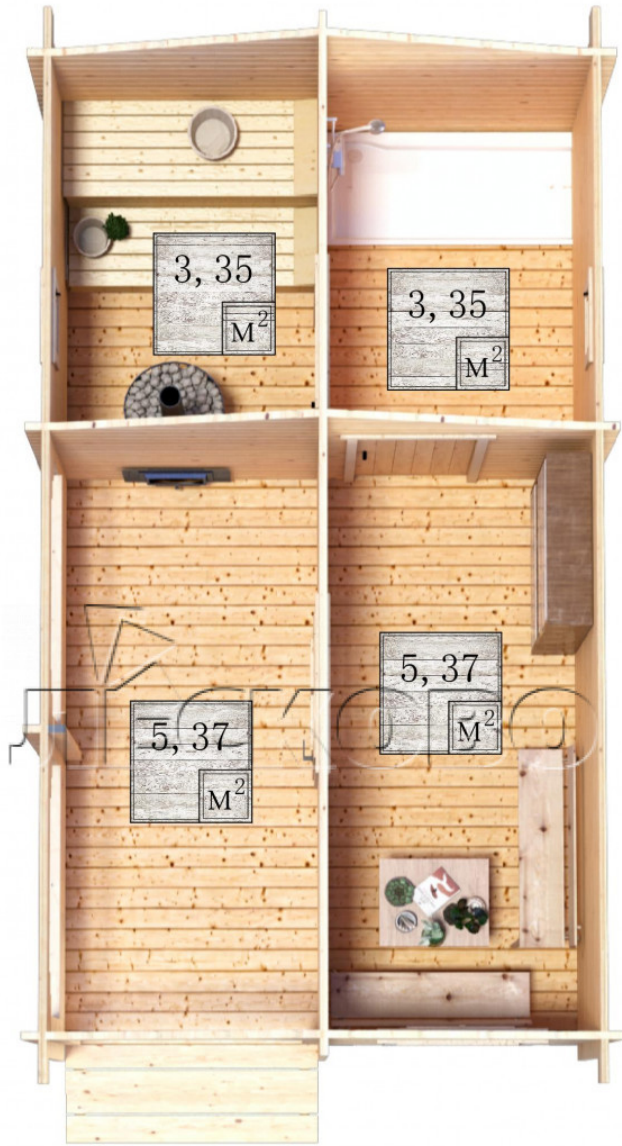

Outdoor sauna "BK" series 3.5×6

Project Dimensions

3.5 × 6 / 18.3 m²

Full house set

4,829 €

Timber

45 MM

65 MM
+ 1,103 €

Project planning

3 500

6 000

Разрез

House Kit

- Wall kit: 44 × 145 mm mini-chamber drying chamber with bowls for the project. The material of the tree is spruce, pine (GOST 8486). Humidity 12-14%. The height of the walls is 2.16 m.;

- Logs, lower harness: board 45 × 145 mm chamber drying 10-12%;
- Floors: floorboard 35 mm., Chamber drying;
- Ceiling: imitation of a bar 20 × 135 mm, Chamber drying;
- Wooden windows, glass 4 mm, Single. Treatment with a colorless antiseptic. Hardware;

0.40×0.38 м.2 шт.

0.87×0.78 м.1 шт.

- Wooden doors;

0.84×1.885 м.
bath.2 шт.

0.84×1.885 м.
glass.1 шт.

7. Platbands: dry planed board 20 × 100 mm;

8. Roof: shingles;

9. Skirting board 35 mm.