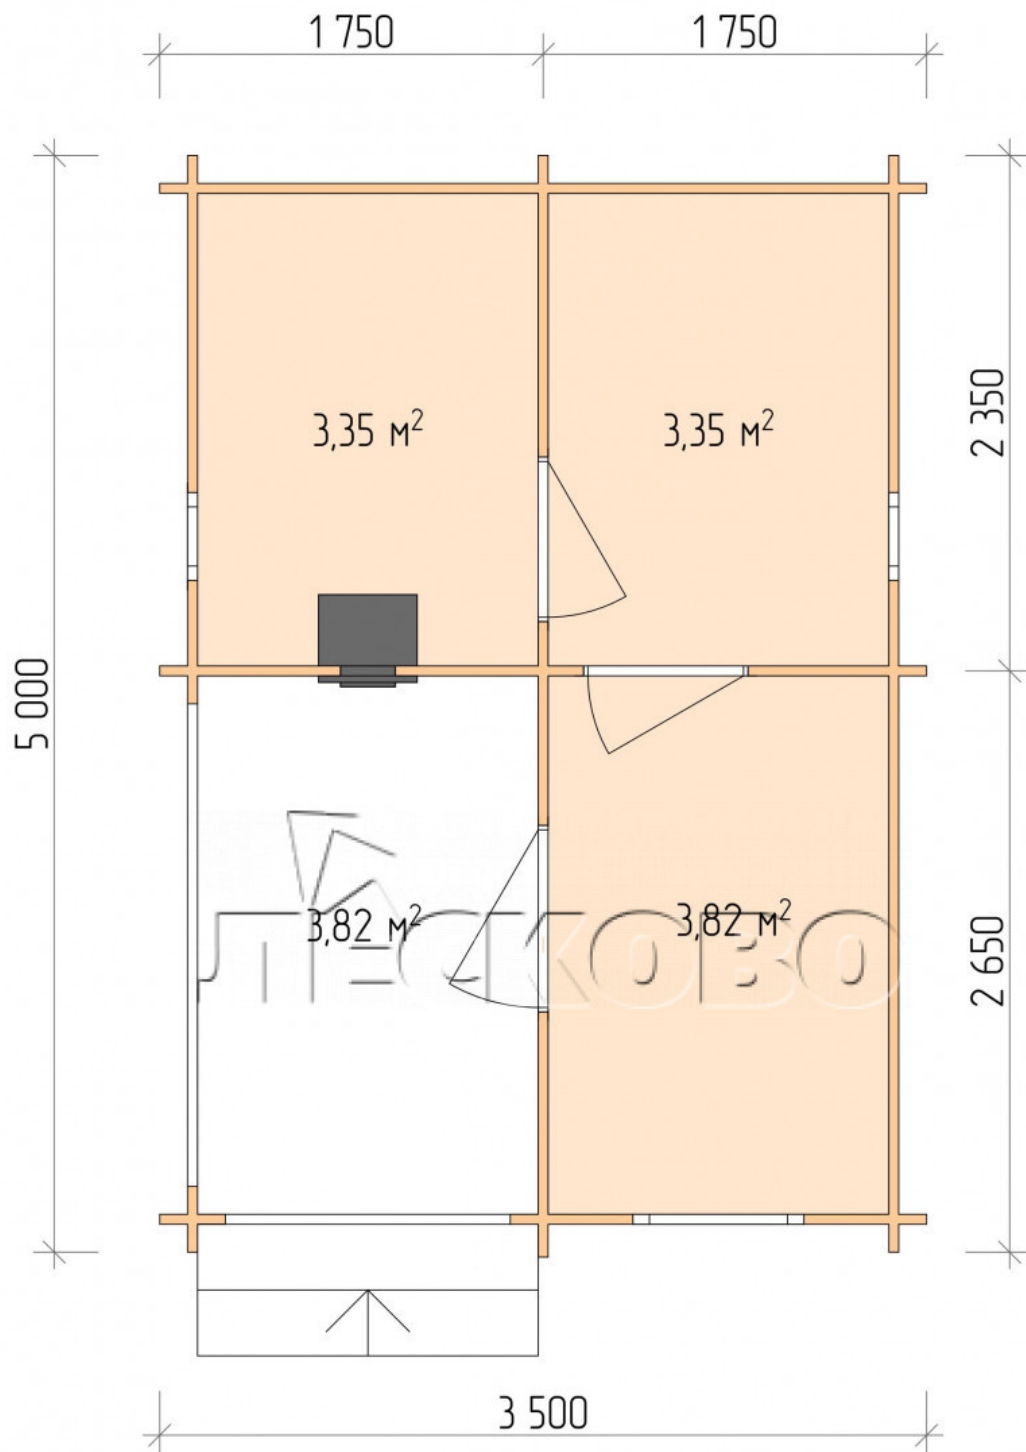

Outdoor sauna "BK" series 3.5x5

Project Dimensions

3.5 × 5 / 15.1 m²

Full house set

3,336 €

Timber

45 MM

65 MM
+ 764 €

Project planning

Разрез

House Kit

- Wall kit: 44 × 145 mm mini-chamber drying chamber with bowls for the project. The material of the tree is spruce, pine (GOST 8486). Humidity 12-14%. The height of the walls is 2.16 m.;
- Logs, lower harness: board 45 × 145 mm chamber drying 10-12%;
- Floors: floorboard 35 mm., Chamber drying;
- Ceiling: imitation of a bar 20 × 135 mm, Chamber drying;

- Wooden windows, glass 4 mm, Single. Treatment with a colorless antiseptic. Hardware;

0.40×0.38 м.2 шт.

0.87×0.78 м.1 шт.

- Wooden doors;

0.84×1.885 м.

bath.2 шт.

0.84×1.885 м.

glass.1 шт.

7. Platbands: dry planed board 20 × 100 mm;

8. Roof: shingles;

9. Skirting board 35 mm.

+7 (4942) 499-770

156014, г. Кострома, ул. Базовая, д. 8