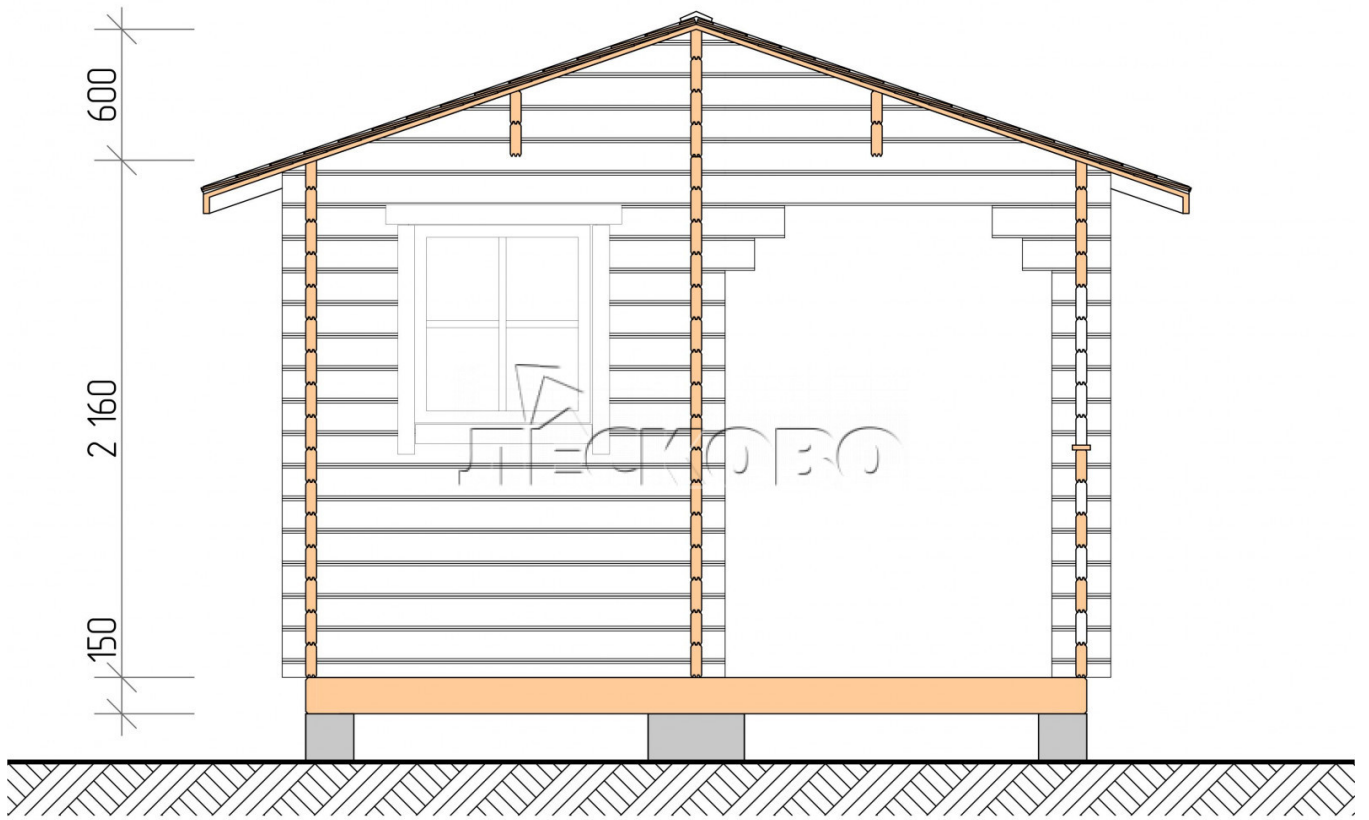

Outdoor sauna "BK" series 3.5x5

Project Dimensions

3.5 × 5 / 15.1 m²

Full house set

3,336 €

Timber

45 MM

65 MM
+ 764 €

Project planning

Разрез

House Kit

- Wall kit: 44 × 145 mm mini-chamber drying chamber with bowls for the project. The material of the tree is spruce, pine (GOST 8486). Humidity 12-14%. The height of the walls is 2.16 m.;
- Logs, lower harness: board 45 × 145 mm chamber drying 10-12%;
- Floors: floorboard 35 mm., Chamber drying;
- Ceiling: imitation of a bar 20 × 135 mm, Chamber drying;

- Wooden windows, glass 4 mm, Single. Treatment with a colorless antiseptic. Hardware;

0.40×0.38 м.2 шт.

0.87×0.78 м.1 шт.

- Wooden doors;

0.84×1.885 м.

bath.2 шт.

0.84×1.885 м.

glass.1 шт.