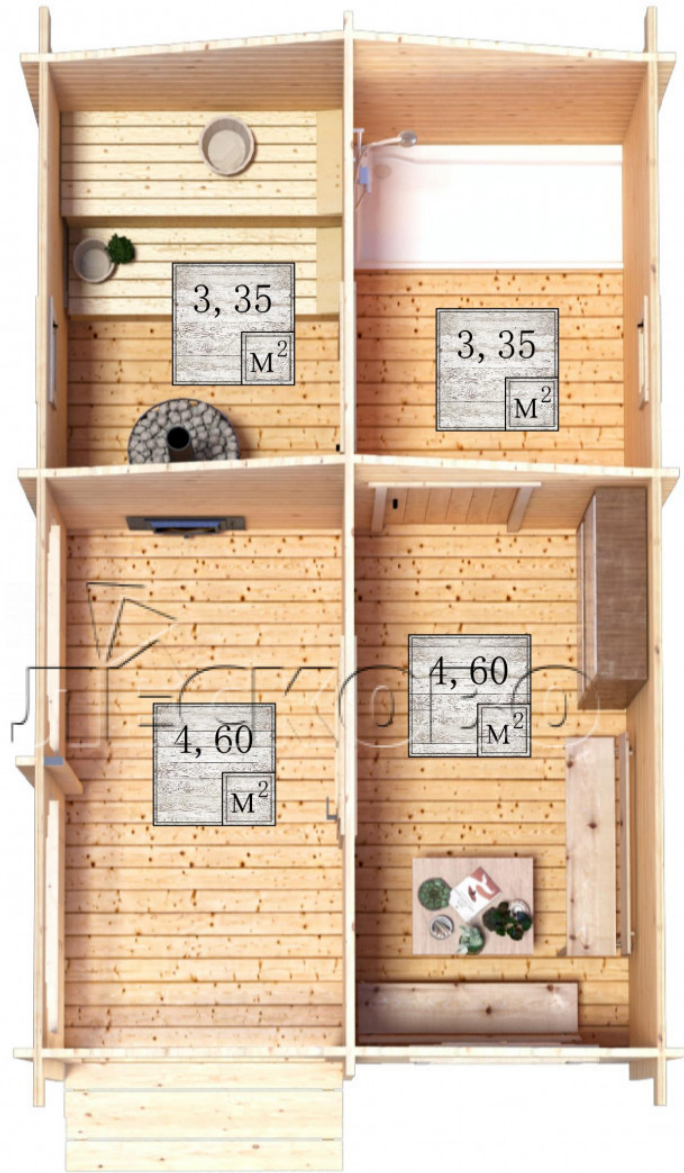

Outdoor sauna "BK" series 3.5×5.5

Project Dimensions

3.5 × 5.5 / 15.1 m²

Full house set

3,336 €

Timber

45 MM

65 MM
+ 764 €

Project planning

3 500

5 500

Разрез

House Kit

- Wall kit: 44 × 145 mm mini-chamber drying chamber with bowls for the project. The material of the tree is spruce, pine (GOST 8486). Humidity 12-14%. The height of the walls is 2.16 m.;
- Logs, lower harness: board 45 × 145 mm chamber drying 10-12%;
- Floors: floorboard 35 mm., Chamber drying;
- Ceiling: imitation of a bar 20 × 135 mm, Chamber drying;

- Wooden windows, glass 4 mm, Single. Treatment with a colorless antiseptic. Hardware;

0.40×0.38 м.2 шт.

0.87×0.78 м.1 шт.

- Wooden doors;

0.84×1.885 м.

bath.2 шт.

0.84×1.885 м.

glass.1 шт.