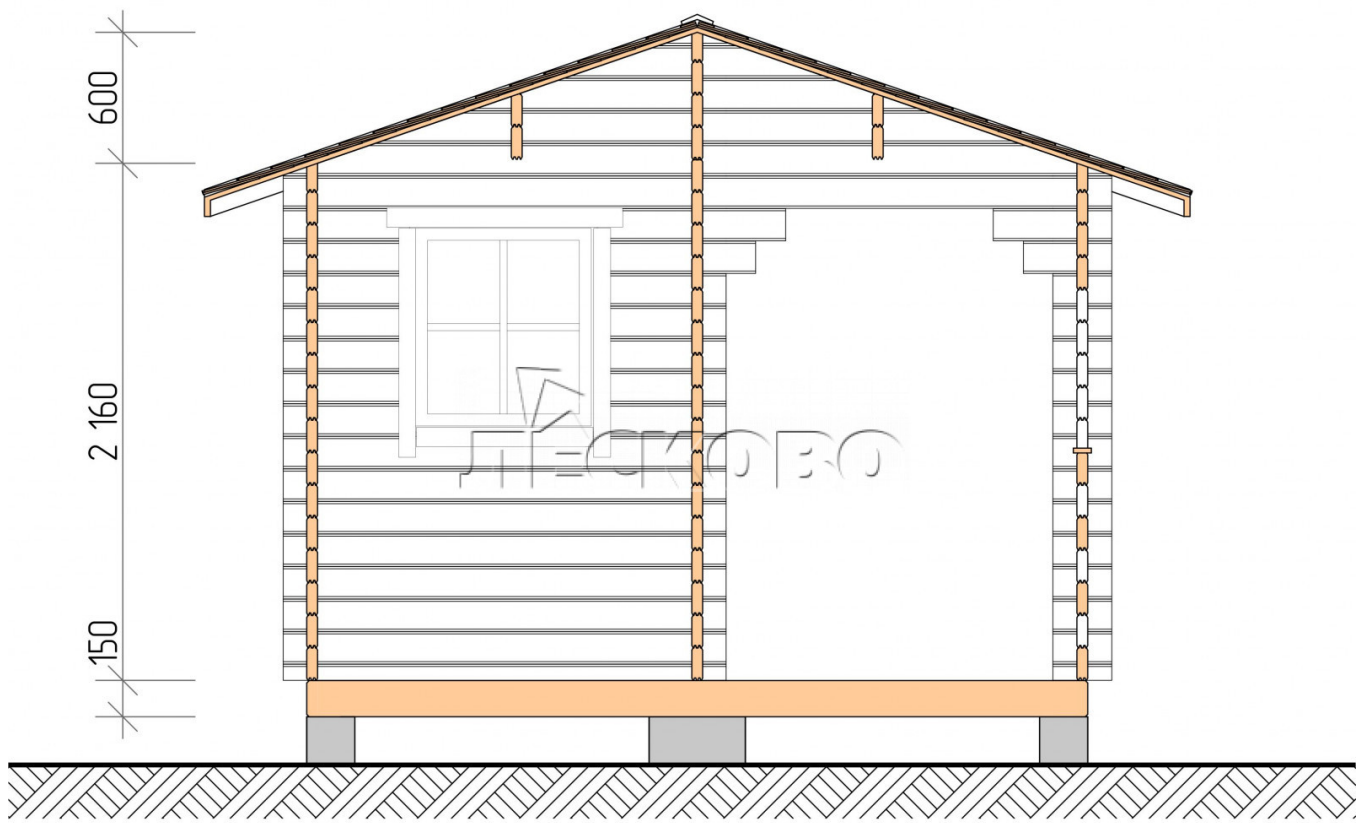

Outdoor sauna "BK" series 3.5×5.5

Project Dimensions

3.5 × 5.5 / 15.1 m²

Full house set

3,336 €

Timber

45 MM

65 MM
+ 764 €

Project planning

3 500

5 500

Разрез

House Kit

- Wall kit: 44 × 145 mm mini-chamber drying chamber with bowls for the project. The material of the tree is spruce, pine (GOST 8486). Humidity 12-14%. The height of the walls is 2.16 m.;
- Logs, lower harness: board 45 × 145 mm chamber drying 10-12%;
- Floors: floorboard 35 mm., Chamber drying;
- Ceiling: imitation of a bar 20 × 135 mm, Chamber drying;

- Wooden windows, glass 4 mm, Single. Treatment with a colorless antiseptic. Hardware;

0.40×0.38 м.2 шт.

0.87×0.78 м.1 шт.

- Wooden doors;

0.84×1.885 м.

bath.2 шт.

0.84×1.885 м.

glass.1 шт.