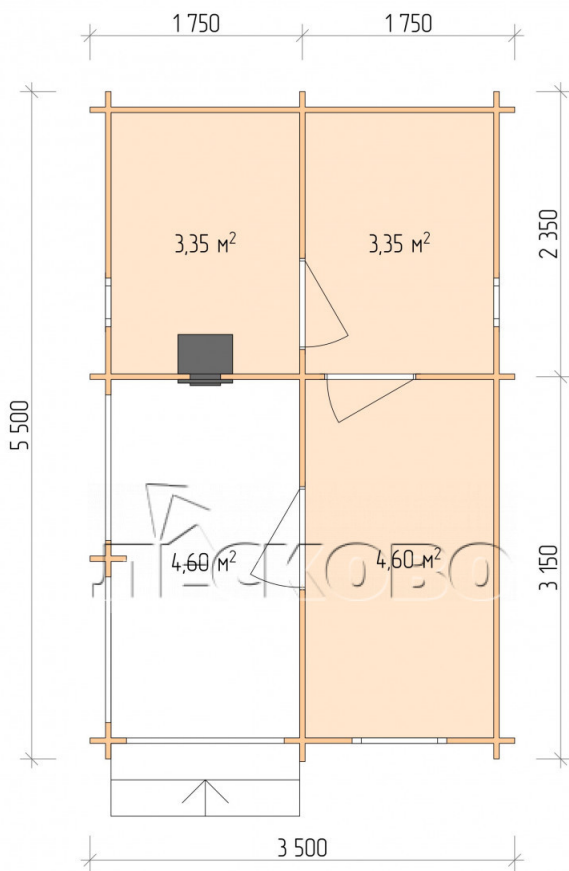

Outdoor sauna "BK" series 3.5×5.5

Project Dimensions

3.5 × 5.5 / 15.1 m²

Цена

4,788 €

Timber

45 mm

65 mm
+ 1,044 €

Assembling a house kit

No assembly required

Assembly required
+ 1,197 €

Project planning

Разрез

House Kit

- Wall kit: 44 × 145 mm mini-chamber drying chamber with bowls for the project. The material of the tree is spruce, pine (GOST 8486). Humidity 12-14%. The height of the walls is 2.16 m.;
- Logs, lower harness: board 45 × 145 mm chamber drying 10-12%;
- Floors: floorboard 35 mm., Chamber drying;
- Ceiling: imitation of a bar 20 × 135 mm, Chamber drying;
- Wooden windows, glass 4 mm, Single. Treatment with a colorless antiseptic. Hardware;

0.40×0.38 м.2 шт.

0.87×0.78 м.1 шт.

- Wooden doors;

0.84×1.885 м.
bath.2 шт.

0.84×1.885 м.
glass.1 шт.

7. Platbands: dry planed board 20 × 100 mm;

8. Roof: shingles;

9. Skirting board 35 mm.