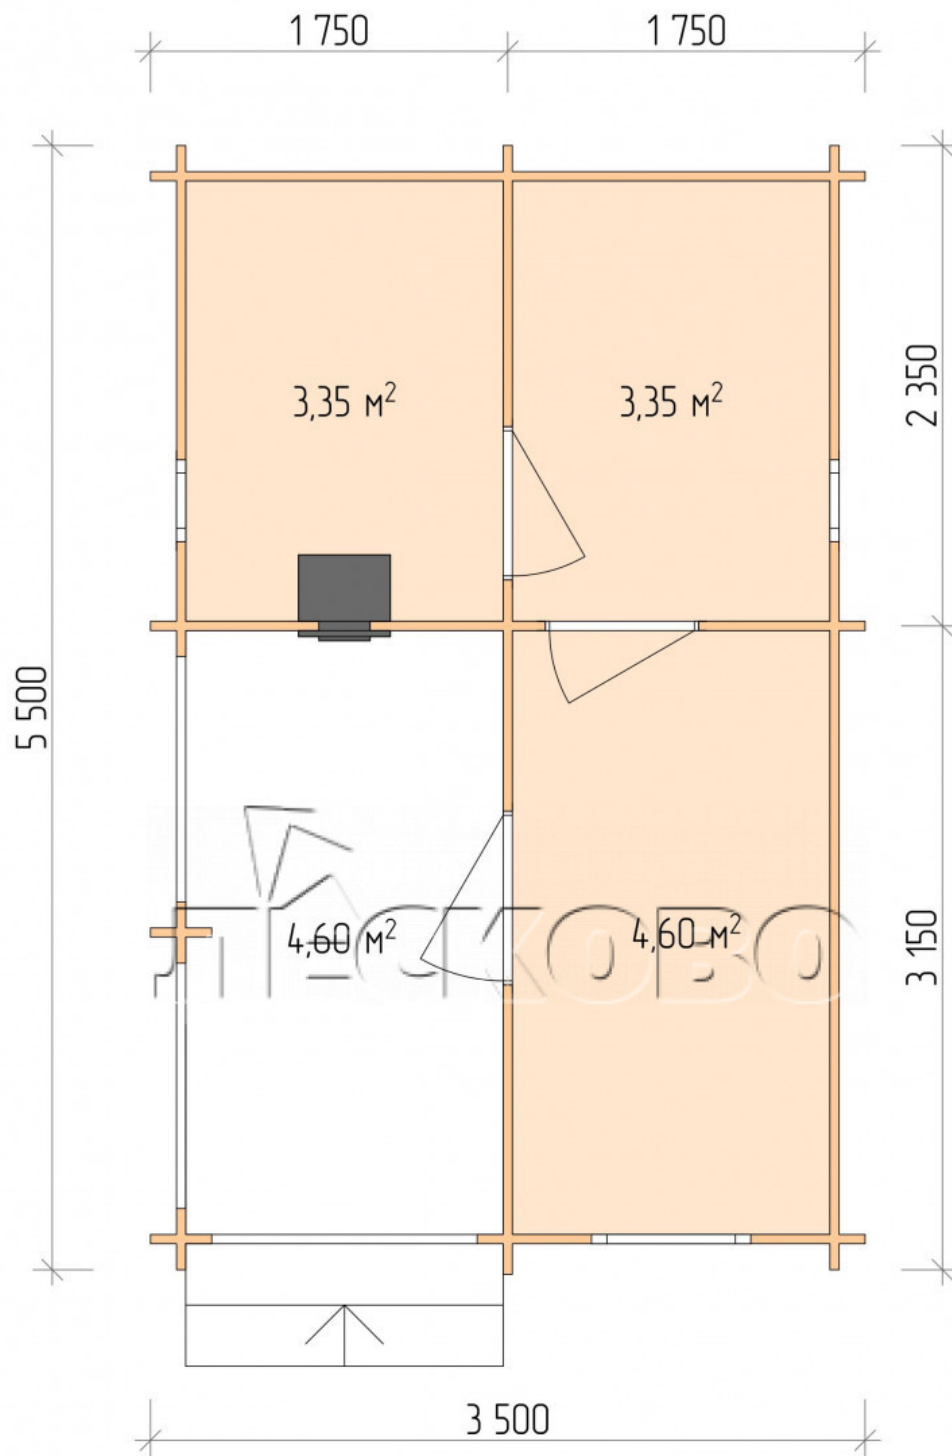

Outdoor sauna "BK" series 3.5×5.5

Project Dimensions

3.5 × 5.5 / 15.1 m²

Full house set

3,336 €

Timber

45 MM

65 MM
+ 764 €

Project planning

3 500

5 500

Разрез

House Kit

- Wall kit: 44 × 145 mm mini-chamber drying chamber with bowls for the project. The material of the tree is spruce, pine (GOST 8486). Humidity 12-14%. The height of the walls is 2.16 m.;
- Logs, lower harness: board 45 × 145 mm chamber drying 10-12%;
- Floors: floorboard 35 mm., Chamber drying;
- Ceiling: imitation of a bar 20 × 135 mm, Chamber drying;

- Wooden windows, glass 4 mm, Single. Treatment with a colorless antiseptic. Hardware;

0.40×0.38 м.2 шт.

0.87×0.78 м.1 шт.

- Wooden doors;

0.84×1.885 м.

bath.2 шт.

0.84×1.885 м.

glass.1 шт.

7. Platbands: dry planed board 20 × 100 mm;

8. Roof: shingles;

9. Skirting board 35 mm.

+7 (4942) 499-770

156014, г. Кострома, ул. Базовая, д. 8