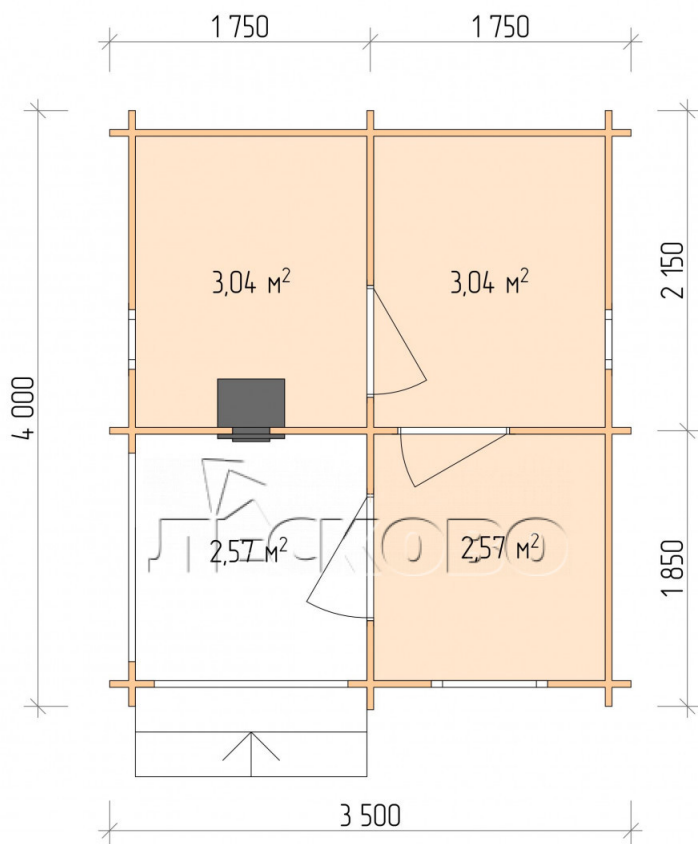

Outdoor sauna "BK" series 3.5×4

Project Dimensions

3.5 × 4 / 11.9 m²

Цена

4,331 €

Timber

45 mm

65 mm
+ 938 €

Assembling a house kit

No assembly required

Assembly required
+ 1,083 €

Project planning

Разрез

House Kit

- Wall kit: 44 × 145 mm mini-chamber drying chamber with bowls for the project. The material of the tree is spruce, pine (GOST 8486). Humidity 12-14%. The height of the walls is 2.16 m.;
- Logs, lower harness: board 45 × 145 mm chamber drying 10-12%;
- Floors: floorboard 35 mm., Chamber drying;
- Ceiling: imitation of a bar 20 × 135 mm, Chamber drying;
- Wooden windows, glass 4 mm, Single. Treatment with a colorless antiseptic. Hardware;

0.40×0.38 м.2 шт.

0.87×0.78 м.1 шт.

- Wooden doors;

0.84×1.885 м.
bath.2 шт.

0.84×1.885 м.
glass.1 шт.

7. Platbands: dry planed board 20 × 100 mm;

8. Roof: shingles;

9. Skirting board 35 mm.