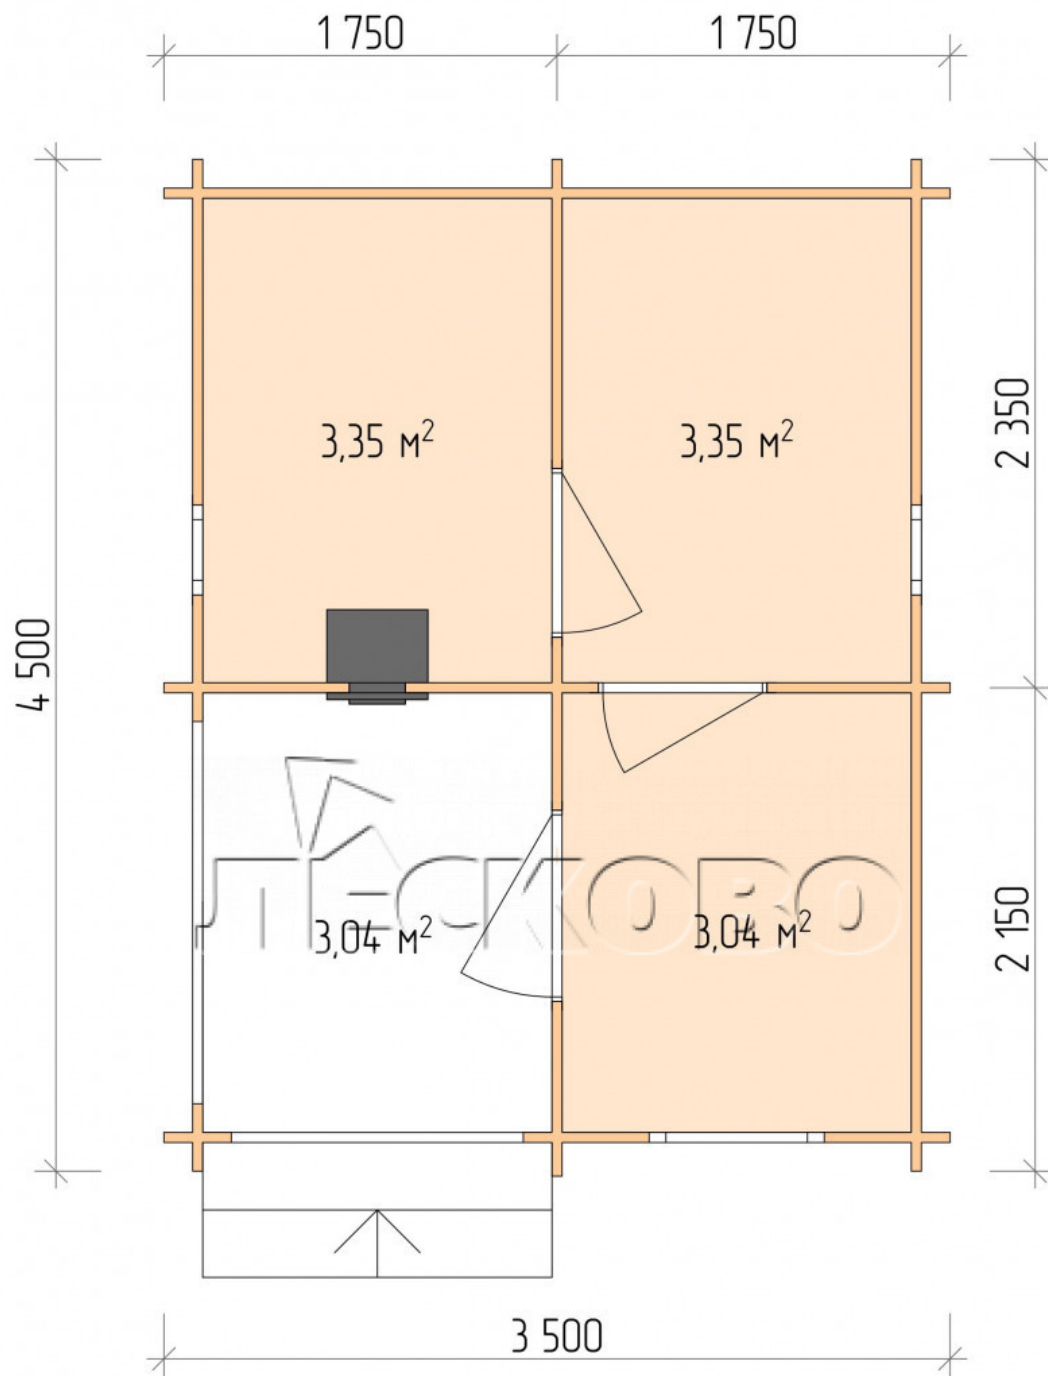

Outdoor sauna "BK" series 3.5×4.5

Project Dimensions

3.5 × 4.5 / 13.5 m²

Full house set

4,120 €

Timber

45 mm

65 mm
+ 906 €

Project planning

Разрез

House Kit

- Wall kit: 44 × 145 mm mini-chamber drying chamber with bowls for the project. The material of the tree is spruce, pine (GOST 8486). Humidity 12-14%. The height of the walls is 2.16 m.;
- Logs, lower harness: board 45 × 145 mm chamber drying 10-12%;
- Floors: floorboard 35 mm., Chamber drying;
- Ceiling: imitation of a bar 20 × 135 mm, Chamber drying;

- Wooden windows, glass 4 mm, Single. Treatment with a colorless antiseptic. Hardware;

0.40×0.38 м.2 шт.

0.87×0.78 м.1 шт.

- Wooden doors;

0.84×1.885 м.

bath.2 шт.

0.84×1.885 м.

glass.1 шт.

7. Platbands: dry planed board 20 × 100 mm;

8. Roof: shingles;

9. Skirting board 35 mm.

+7 (4942) 499-770

156014, г. Кострома, ул. Базовая, д. 8