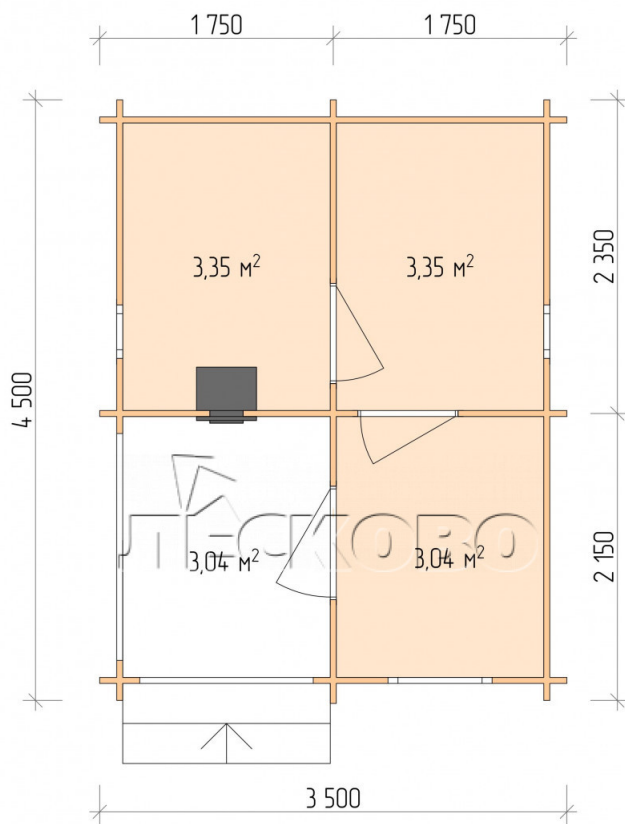

Outdoor sauna "BK" series 3.5×4.5

Project Dimensions

3.5 × 4.5 / 13.5 m²

Цена

4,619 €

Timber

45 mm

65 mm
+ 979 €

Assembling a house kit

No assembly required

Assembly required
+ 1,155 €

Project planning

Разрез

House Kit

- Wall kit: 44 × 145 mm mini-chamber drying chamber with bowls for the project. The material of the tree is spruce, pine (GOST 8486). Humidity 12-14%. The height of the walls is 2.16 m.;
- Logs, lower harness: board 45 × 145 mm chamber drying 10-12%;
- Floors: floorboard 35 mm., Chamber drying;
- Ceiling: imitation of a bar 20 × 135 mm, Chamber drying;
- Wooden windows, glass 4 mm, Single. Treatment with a colorless antiseptic. Hardware;

0.40×0.38 м.2 шт.

0.87×0.78 м.1 шт.

- Wooden doors;

0.84×1.885 м.
bath.2 шт.

0.84×1.885 м.
glass.1 шт.

7. Platbands: dry planed board 20 × 100 mm;

8. Roof: shingles;

9. Skirting board 35 mm.