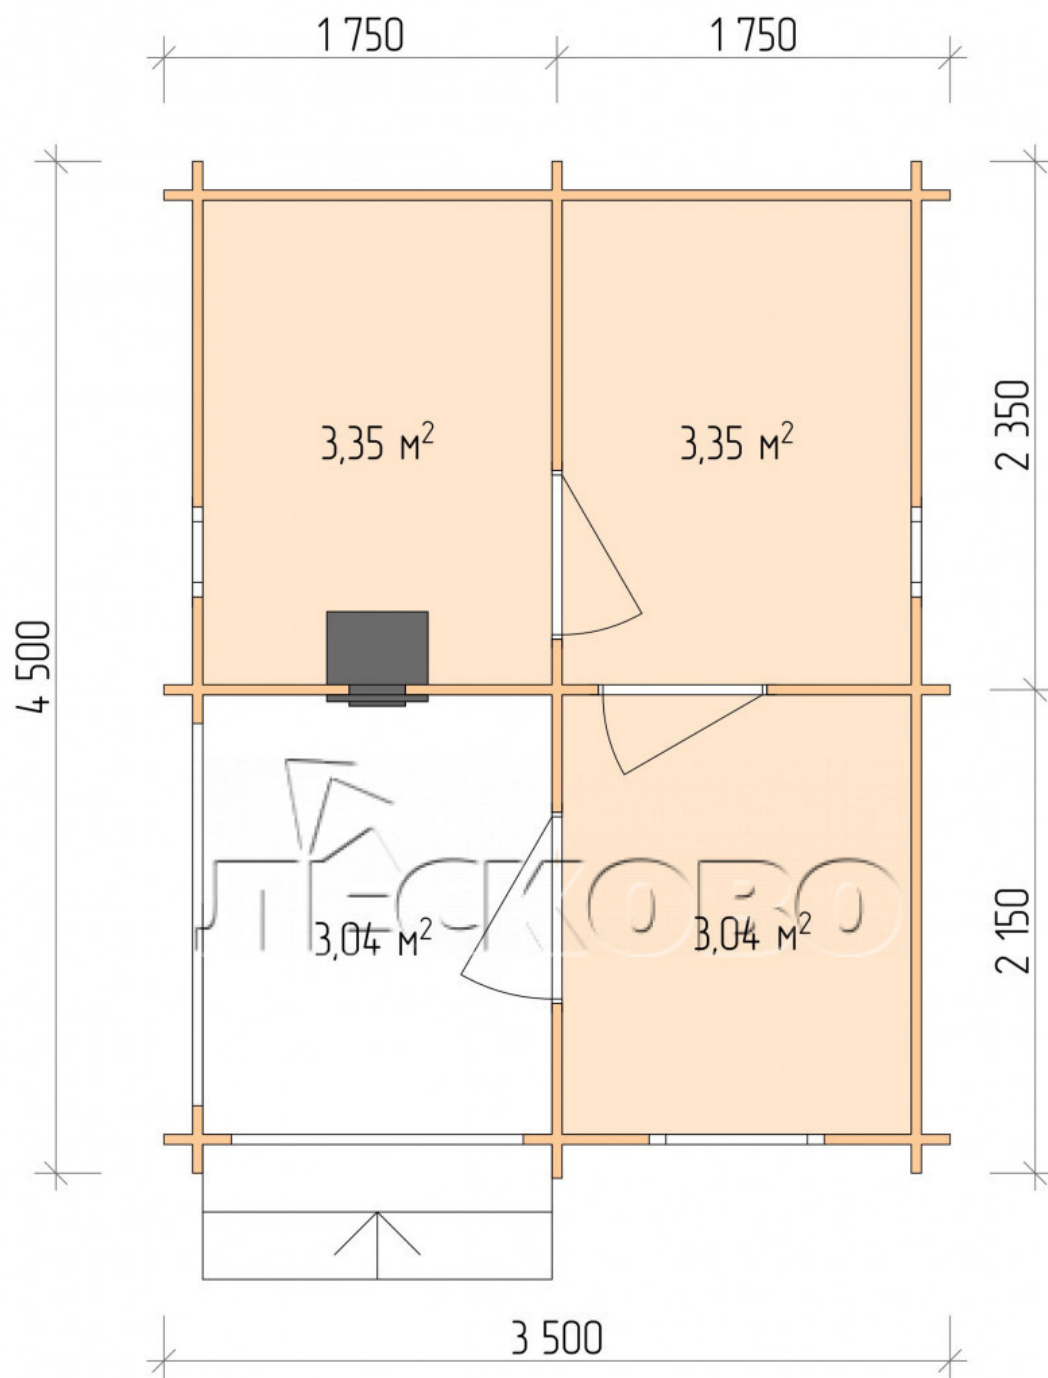

## Outdoor sauna "BK" series 3.5×4.5

Project Dimensions

3.5 × 4.5 / 13.5 m<sup>2</sup>

Full house set

**3,260 €**

# Разрез

## House Kit

- Wall kit: 44 × 145 mm mini-chamber drying chamber with bowls for the project. The material of the tree is spruce, pine (GOST 8486). Humidity 12-14%. The height of the walls is 2.16 m.;
- Logs, lower harness: board 45 × 145 mm chamber drying 10-12%;
- Floors: floorboard 35 mm., Chamber drying;
- Ceiling: imitation of a bar 20 × 135 mm, Chamber drying;