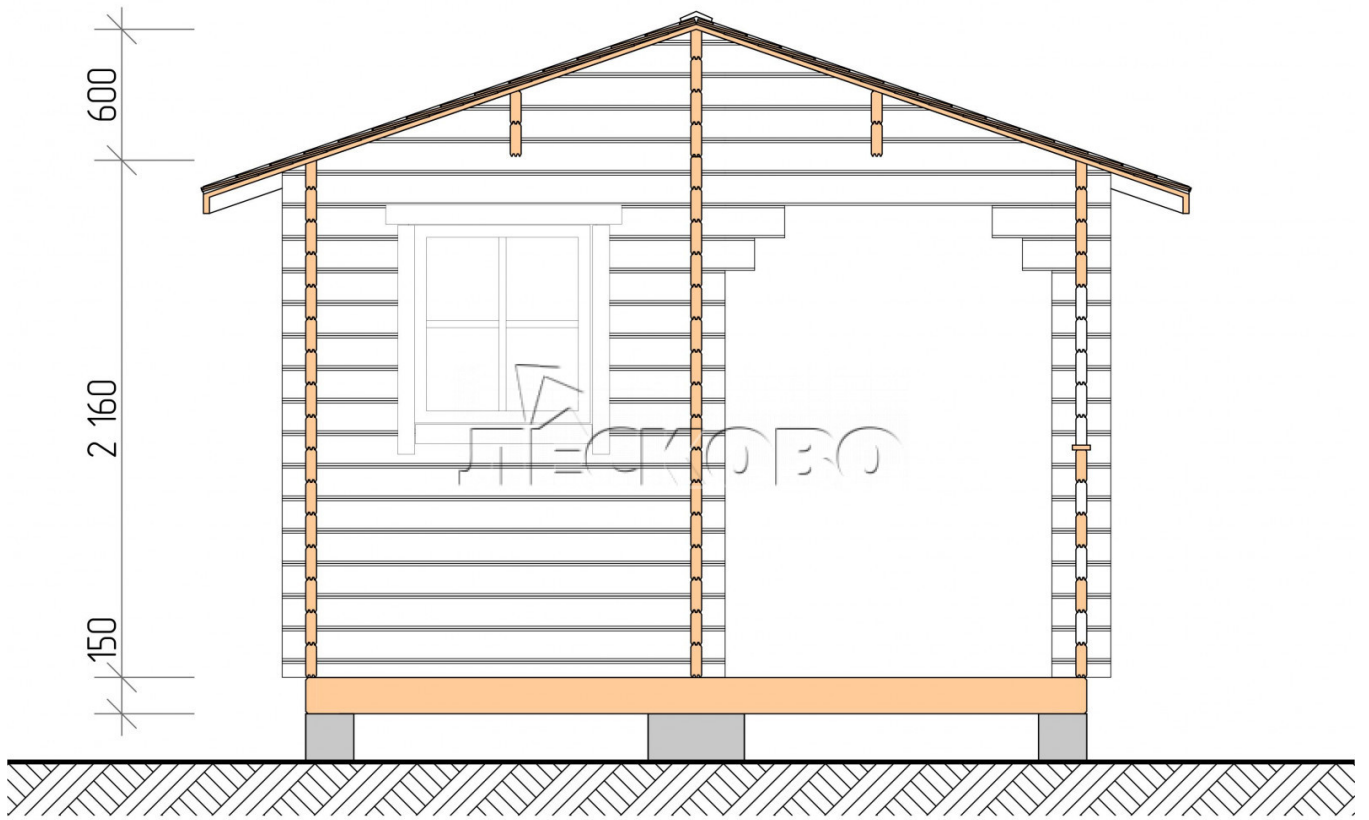

Outdoor sauna "BK" series 3.5×4.5

Project Dimensions

3.5 × 4.5 / 13.5 m²

Full house set

4,120 €

Timber

45 mm

65 mm
+ 906 €

Project planning

Разрез

House Kit

- Wall kit: 44 × 145 mm mini-chamber drying chamber with bowls for the project. The material of the tree is spruce, pine (GOST 8486). Humidity 12-14%. The height of the walls is 2.16 m.;
- Logs, lower harness: board 45 × 145 mm chamber drying 10-12%;
- Floors: floorboard 35 mm., Chamber drying;
- Ceiling: imitation of a bar 20 × 135 mm, Chamber drying;

- Wooden windows, glass 4 mm, Single. Treatment with a colorless antiseptic. Hardware;

0.40×0.38 м.2 шт.

0.87×0.78 м.1 шт.

- Wooden doors;

0.84×1.885 м.

bath.2 шт.

0.84×1.885 м.

glass.1 шт.