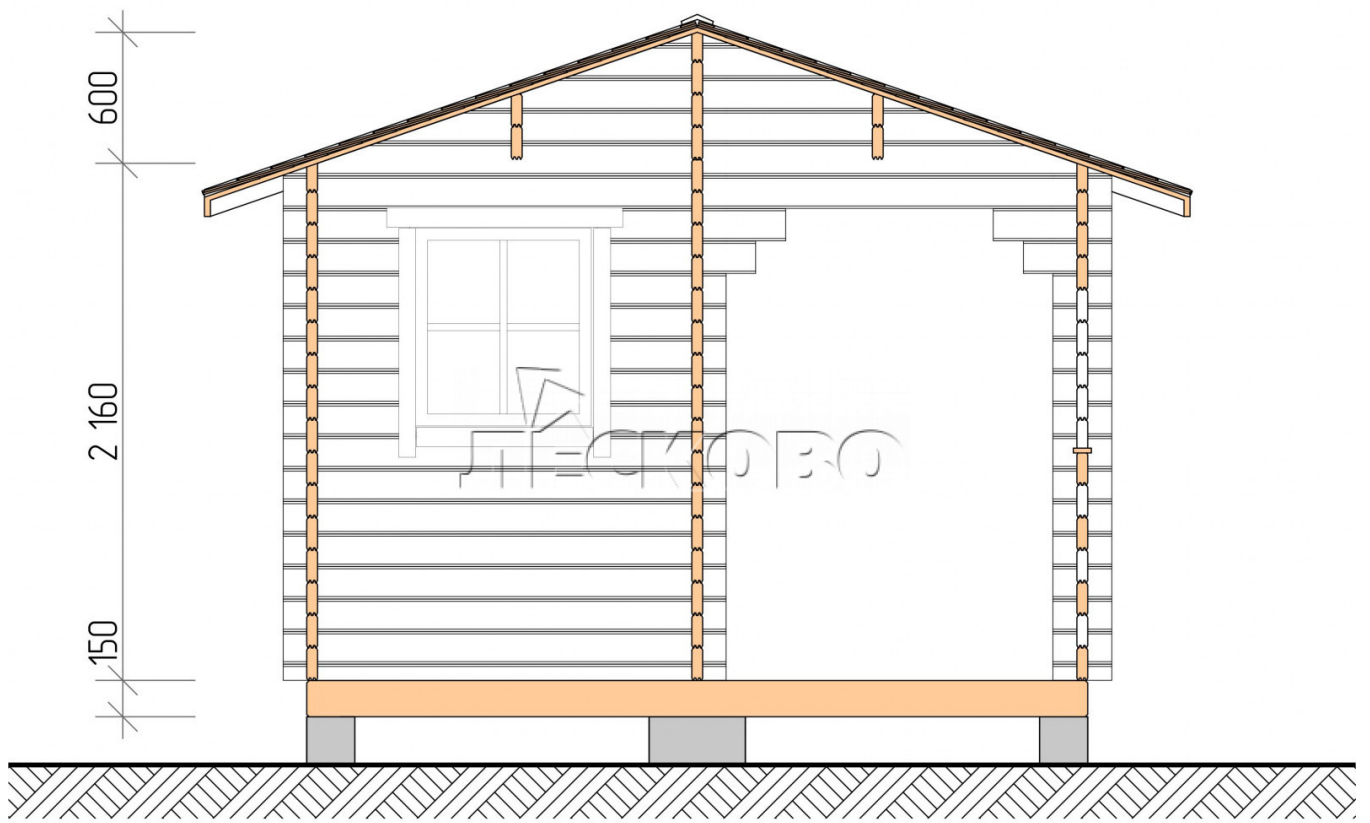

## Outdoor sauna "BK" series 3.5×4.5

Project Dimensions

3.5 × 4.5 / 13.5 m<sup>2</sup>

Full house set

**3,260 €**

# Разрез

## House Kit

- Wall kit: 44 × 145 mm mini-chamber drying chamber with bowls for the project. The material of the tree is spruce, pine (GOST 8486). Humidity 12-14%. The height of the walls is 2.16 m.;
- Logs, lower harness: board 45 × 145 mm chamber drying 10-12%;
- Floors: floorboard 35 mm., Chamber drying;
- Ceiling: imitation of a bar 20 × 135 mm, Chamber drying;