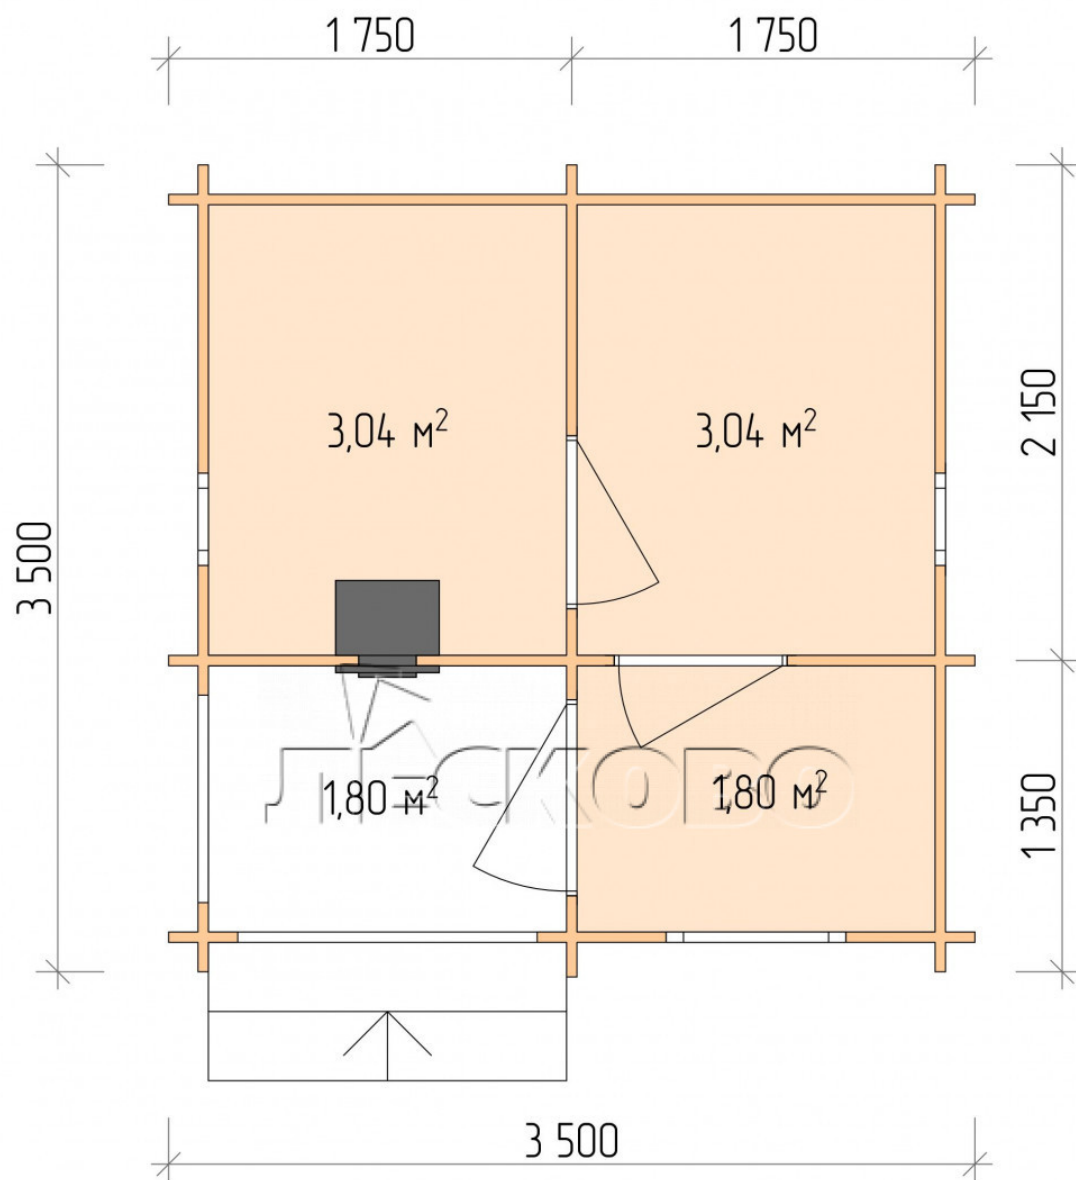

Outdoor sauna "BK" series 3.5×3.5

Project Dimensions

3.5 × 3.5 / 10.3 m²

Full house set

2,812 €

Timber

45 mm

65 mm
+ 635 €

Project planning

Разрез

House Kit

- Wall kit: 44 × 145 mm mini-chamber drying chamber with bowls for the project. The material of the tree is spruce, pine (GOST 8486). Humidity 12-14%. The height of the walls is 2.16 m.;
- Logs, lower harness: board 45 × 145 mm chamber drying 10-12%;
- Floors: floorboard 35 mm., Chamber drying;
- Ceiling: imitation of a bar 20 × 135 mm, Chamber drying;
- Wooden windows, glass 4 mm, Single. Treatment with a colorless antiseptic. Hardware;

0.40×0.38 м.2 шт.

0.87×0.78 м.1 шт.

• Wooden doors;

0.84×1.885 м.

bath.2 шт.

0.84×1.885 м.

glass.1 шт.

7. Platbands: dry planed board 20 × 100 mm;