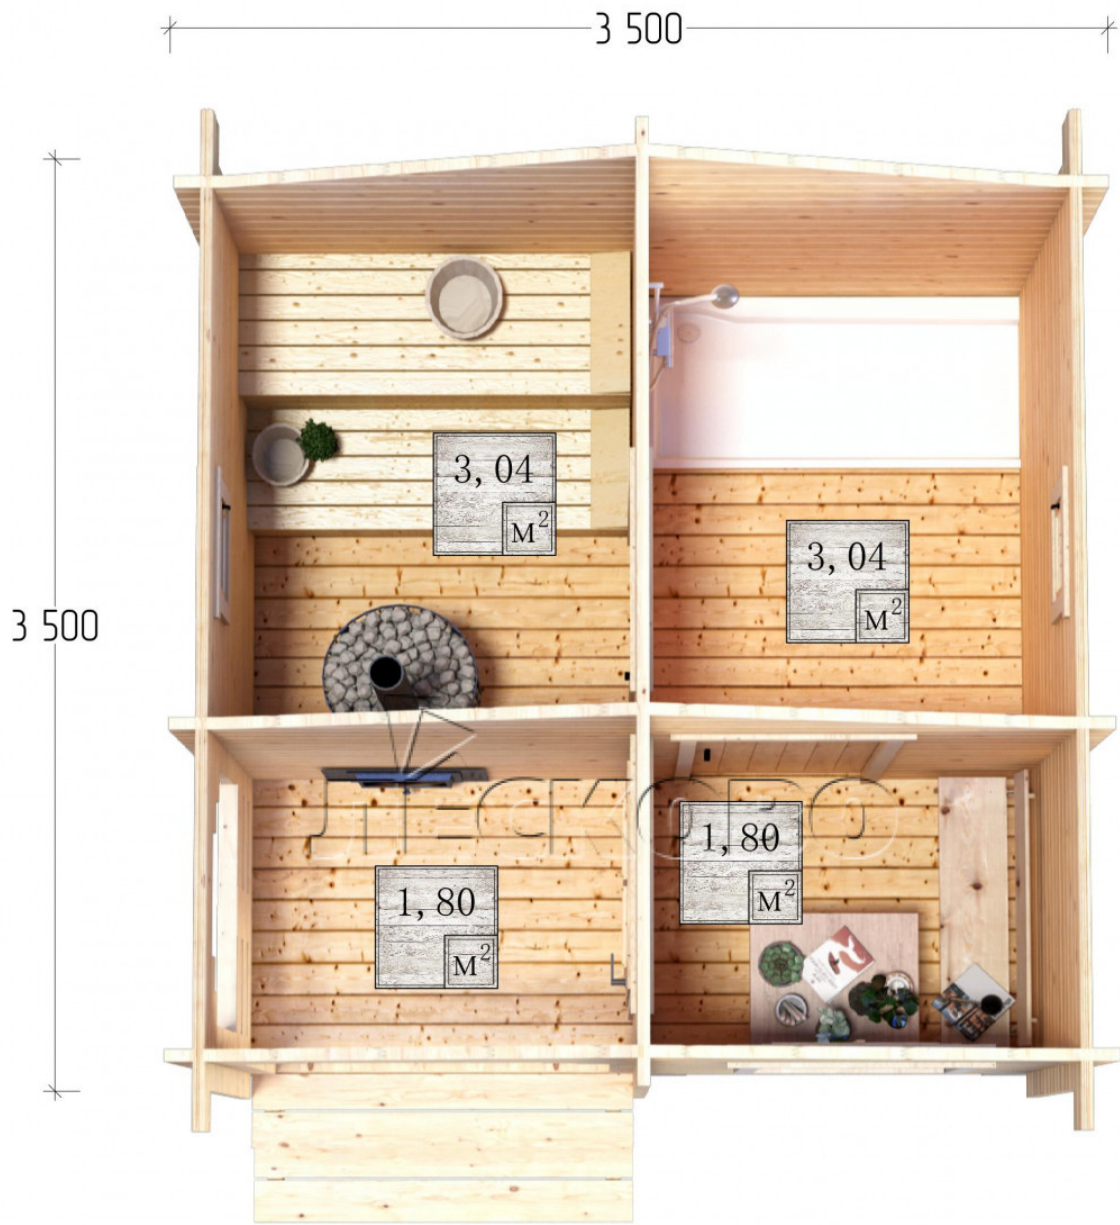

Outdoor sauna "BK" series 3.5×3.5

Project Dimensions

3.5 × 3.5 / 10.3 m²

Full house set

2,812 €

Timber

45 mm

65 mm
+ 635 €

Project planning

Разрез

House Kit

- Wall kit: 44 × 145 mm mini-chamber drying chamber with bowls for the project. The material of the tree is spruce, pine (GOST 8486). Humidity 12-14%. The height of the walls is 2.16 m.;
- Logs, lower harness: board 45 × 145 mm chamber drying 10-12%;
- Floors: floorboard 35 mm., Chamber drying;
- Ceiling: imitation of a bar 20 × 135 mm, Chamber drying;
- Wooden windows, glass 4 mm, Single. Treatment with a colorless antiseptic. Hardware;

0.40×0.38 м.2 шт.

0.87×0.78 м.1 шт.

• Wooden doors;

0.84×1.885 м.

bath.2 шт.

0.84×1.885 м.

glass.1 шт.

7. Platbands: dry planed board 20 × 100 mm;