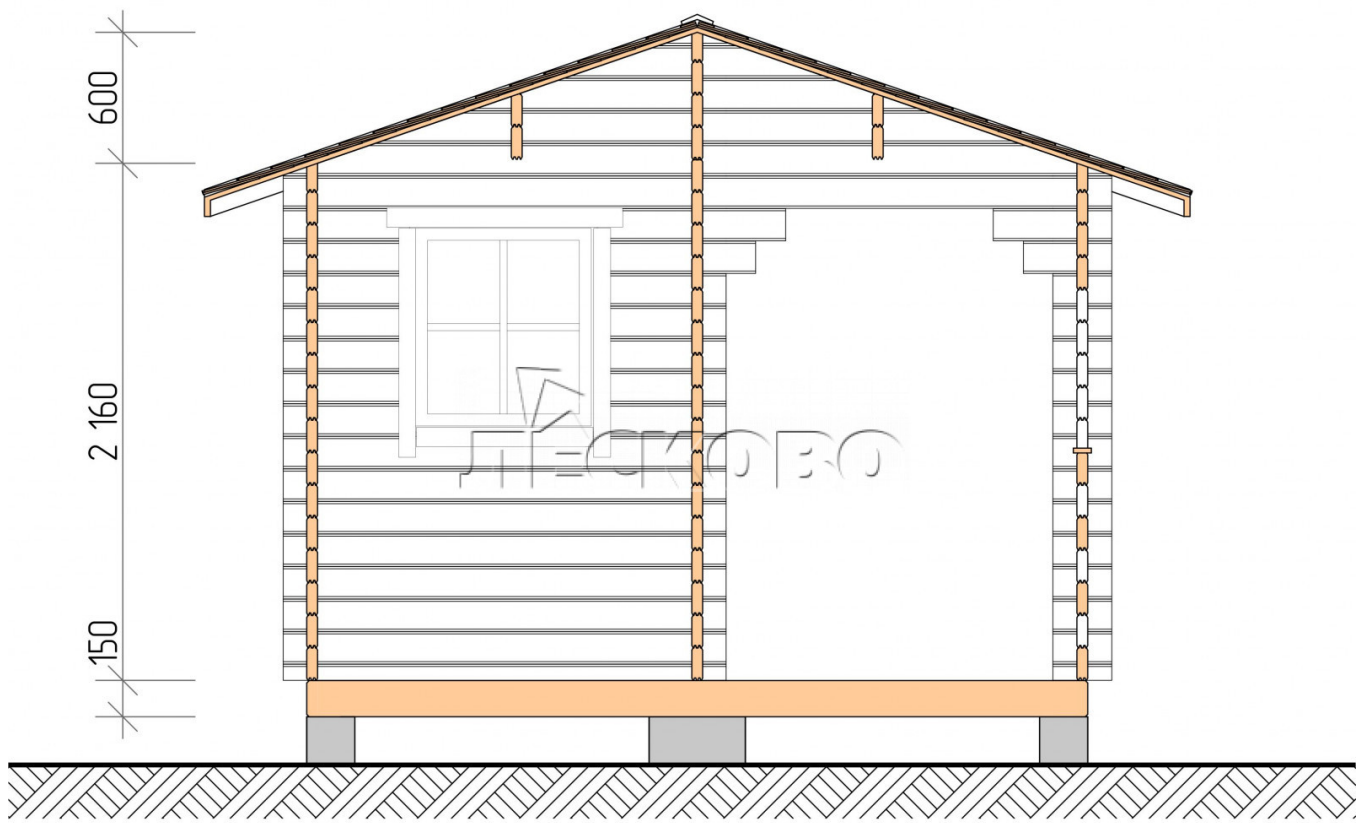

Outdoor sauna "BK" series 3.5×3.5

Project Dimensions

3.5 × 3.5 / 10.3 m²

Full house set

2,812 €

Timber

45 mm

65 mm
+ 635 €

Project planning

Разрез

House Kit

- Wall kit: 44 × 145 mm mini-chamber drying chamber with bowls for the project. The material of the tree is spruce, pine (GOST 8486). Humidity 12-14%. The height of the walls is 2.16 m.;
- Logs, lower harness: board 45 × 145 mm chamber drying 10-12%;
- Floors: floorboard 35 mm., Chamber drying;
- Ceiling: imitation of a bar 20 × 135 mm, Chamber drying;
- Wooden windows, glass 4 mm, Single. Treatment with a colorless antiseptic. Hardware;

0.40×0.38 м.2 шт.

0.87×0.78 м.1 шт.

• Wooden doors;

0.84×1.885 м.

bath.2 шт.

0.84×1.885 м.

glass.1 шт.

7. Platbands: dry planed board 20 × 100 mm;