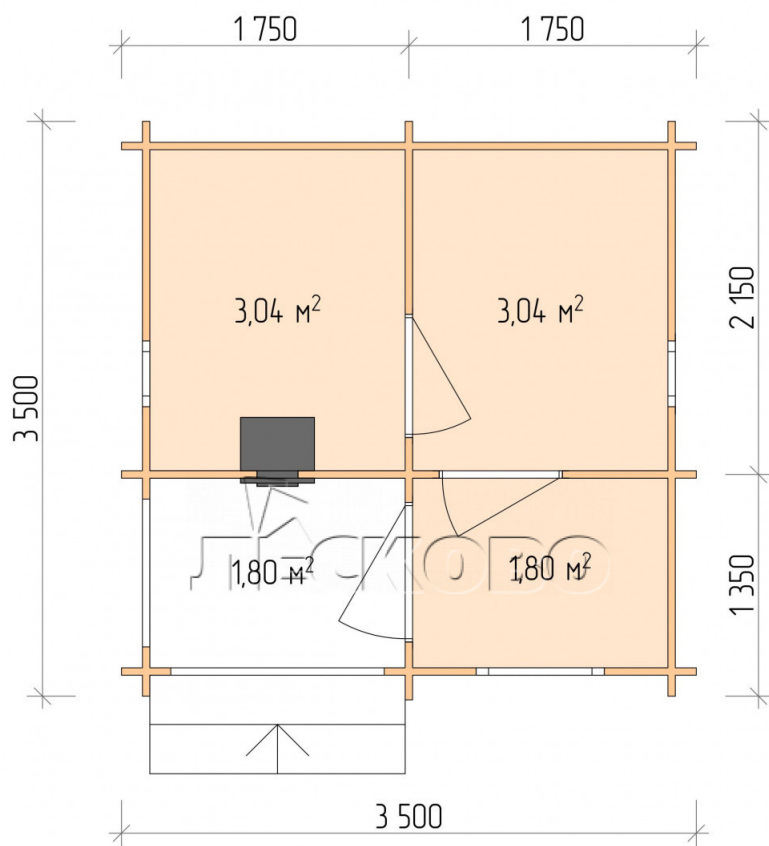

Outdoor sauna "BK" series 3.5×3.5

Project Dimensions

3.5 × 3.5 / 10.3 m²

Цена

4,031 €

Timber

45 mm

65 mm
+ 855 €

Assembling a house kit

No assembly required

Assembly required
+ 1,008 €

Project planning

Разрез

House Kit

- Wall kit: 44 × 145 mm mini-chamber drying chamber with bowls for the project. The material of the tree is spruce, pine (GOST 8486). Humidity 12-14%. The height of the walls is 2.16 m.;
- Logs, lower harness: board 45 × 145 mm chamber drying 10-12%;
- Floors: floorboard 35 mm., Chamber drying;
- Ceiling: imitation of a bar 20 × 135 mm, Chamber drying;
- Wooden windows, glass 4 mm, Single. Treatment with a colorless antiseptic. Hardware;

0.40×0.38 м.2 шт.

0.87×0.78 м.1 шт.

- Wooden doors;

0.84×1.885 м.
bath.2 шт.

0.84×1.885 м.
glass.1 шт.

7. Platbands: dry planed board 20 × 100 mm;

8. Roof: shingles;

9. Skirting board 35 mm.