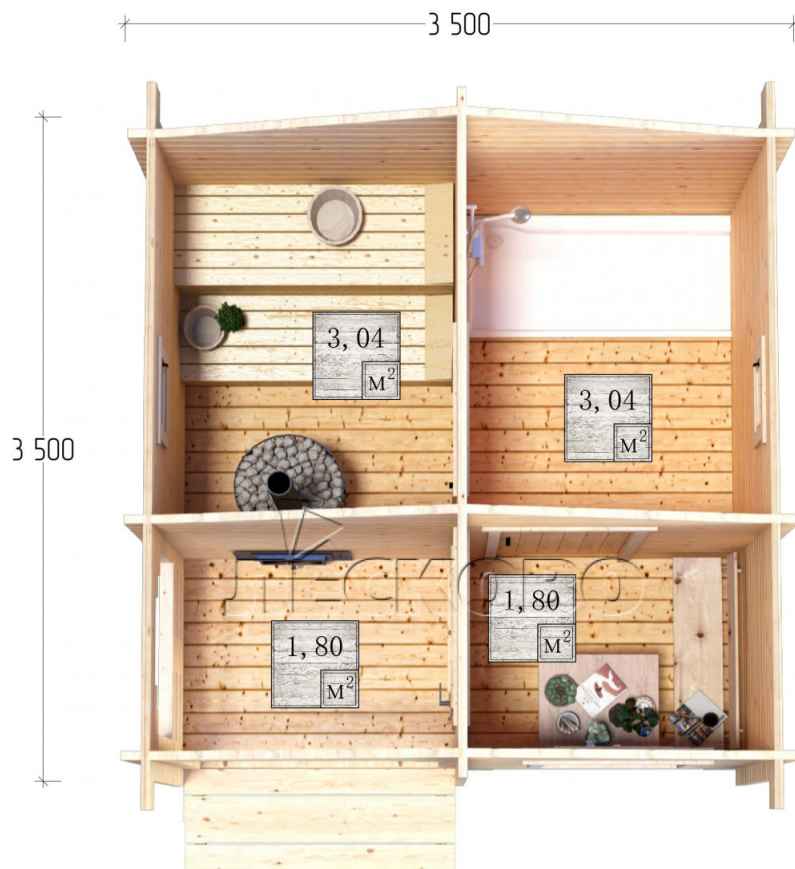

Outdoor sauna "BK" series 3.5×3.5

Project Dimensions

3.5 × 3.5 / 10.3 m²

Цена

4,031 €

Timber

45 mm

65 mm
+ 855 €

Assembling a house kit

No assembly required

Assembly required
+ 1,008 €

Project planning

Разрез

House Kit

- Wall kit: 44 × 145 mm mini-chamber drying chamber with bowls for the project. The material of the tree is spruce, pine (GOST 8486). Humidity 12-14%. The height of the walls is 2.16 m.;
- Logs, lower harness: board 45 × 145 mm chamber drying 10-12%;
- Floors: floorboard 35 mm., Chamber drying;
- Ceiling: imitation of a bar 20 × 135 mm, Chamber drying;
- Wooden windows, glass 4 mm, Single. Treatment with a colorless antiseptic. Hardware;

0.40×0.38 м.2 шт.

0.87×0.78 м.1 шт.

- Wooden doors;

0.84×1.885 м.
bath.2 шт.

0.84×1.885 м.
glass.1 шт.

7. Platbands: dry planed board 20 × 100 mm;

8. Roof: shingles;

9. Skirting board 35 mm.