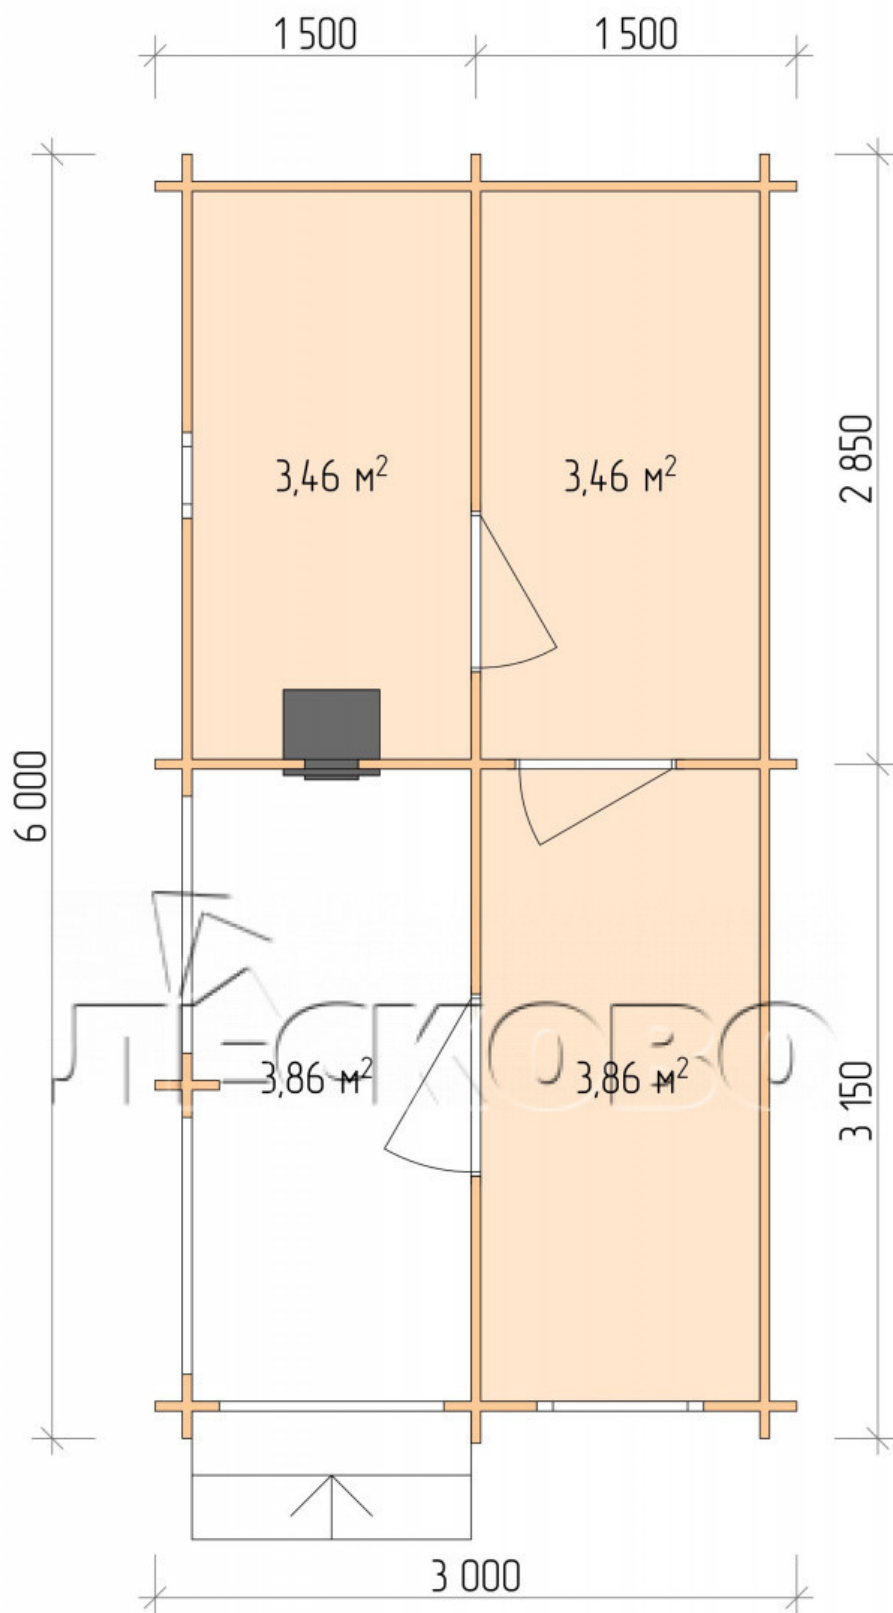

Outdoor sauna "BK" series 3×6

Project Dimensions

3 × 6 / 15.4 m²

Full house set

4,213 €

Timber

45 MM

65 MM
+ 1,065 €

Project planning

3 000

6 000

Разрез

House Kit

- Wall kit: 44 × 145 mm mini-chamber drying chamber with bowls for the project. The material of the tree is spruce, pine (GOST 8486). Humidity 12-14%. The height of the walls is 2.16 m.;

- Logs, lower harness: board 45 × 145 mm chamber drying 10-12%;
- Floors: floorboard 35 mm., Chamber drying;
- Ceiling: imitation of a bar 20 × 135 mm, Chamber drying;
- Wooden windows, glass 4 mm, Single. Treatment with a colorless antiseptic. Hardware;

0.40×0.38 м.1 шт.

0.87×0.78 м.1 шт.

- Wooden doors;

0.84×1.885 м.
bath.2 шт.

0.84×1.885 м.
glass.1 шт.

7. Platbands: dry planed board 20 × 100 mm;

8. Roof: shingles;

9. Skirting board 35 mm.