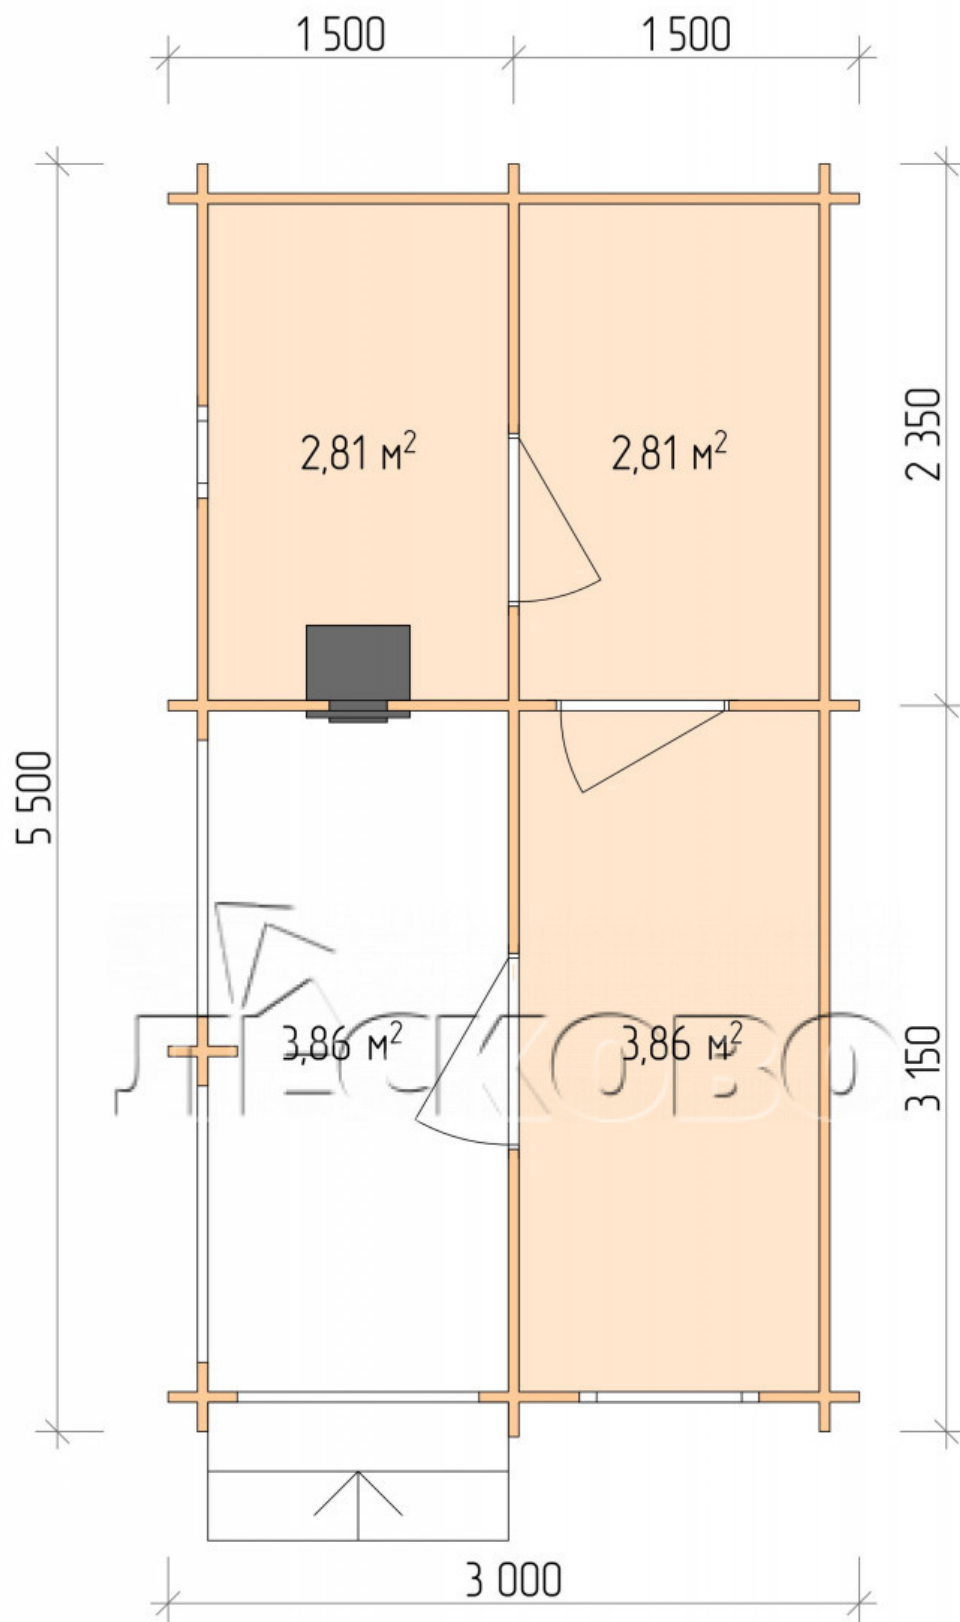

Outdoor sauna "BK" series 3×5.5

Project Dimensions

3 × 5.5 / 14.1 m²

Full house set

3,228 €

Timber

45 MM

65 MM
+ 794 €

Project planning

3 000

5 500

Разрез

House Kit

- Wall kit: 44 × 145 mm mini-chamber drying chamber with bowls for the project. The material of the tree is spruce, pine (GOST 8486). Humidity 12-14%. The height of the walls is 2.16 m.;

- Logs, lower harness: board 45 × 145 mm chamber drying 10-12%;
- Floors: floorboard 35 mm., Chamber drying;
- Ceiling: imitation of a bar 20 × 135 mm, Chamber drying;
- Wooden windows, glass 4 mm, Single. Treatment with a colorless antiseptic. Hardware;

0.40×0.38 м.1 шт.

0.87×0.78 м.1 шт.

- Wooden doors;

0.84×1.885 м.
bath.2 шт.

0.84×1.885 м.
glass.1 шт.

7. Platbands: dry planed board 20 × 100 mm;

8. Roof: shingles;

9. Skirting board 35 mm.