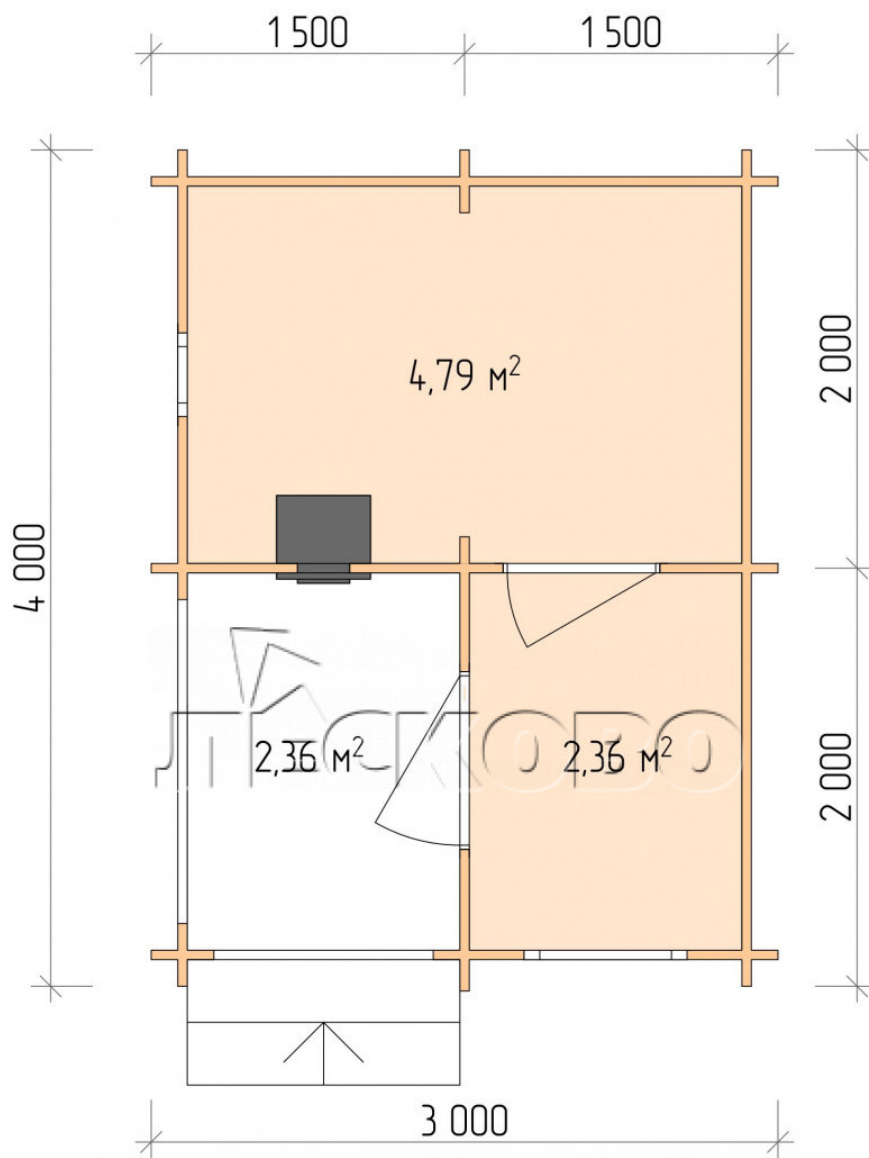

Outdoor sauna "BK" series 3×4

Project Dimensions

3 × 4 / 10 m²

Full house set

2,588 €

Timber

45 mm

65 mm
+ 710 €

Project planning

3 000

4 000

Разрез

House Kit

- Wall kit: 44 × 145 mm mini-chamber drying chamber with bowls for the project. The material of the tree is spruce, pine (GOST 8486). Humidity 12-14%. The height of the walls is 2.16 m.;
- Logs, lower harness: board 45 × 145 mm chamber drying 10-12%;
- Floors: floorboard 35 mm., Chamber drying;
- Ceiling: imitation of a bar 20 × 135 mm, Chamber drying;
- Wooden windows, glass 4 mm, Single. Treatment with a colorless antiseptic. Hardware;

0.40×0.38 м.1 шт.

0.87×0.78 м.1 шт.

- Wooden doors;

0.84×1.885 м.

bath.1 шт.

0.84×1.885 м.

glass.1 шт.

7. Platbands: dry planed board 20 × 100 mm;