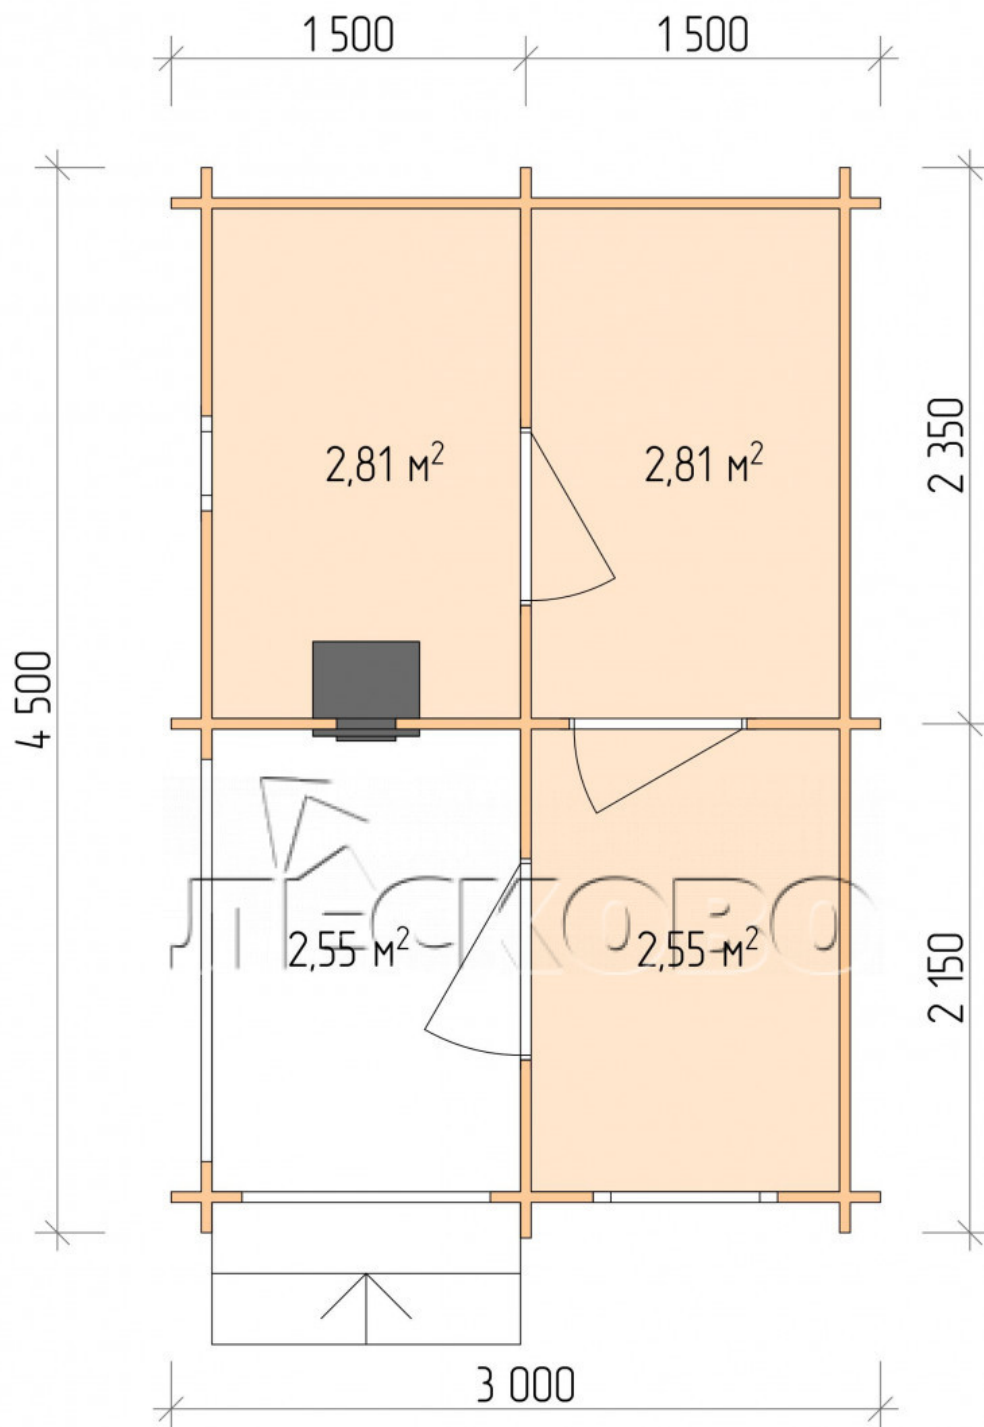

## Outdoor sauna "BK" series 3×4.5

Project Dimensions

3 × 4.5 / 11.4 m<sup>2</sup>

Full house set

**2,786 €**

### Timber

45 mm

65 mm  
+ 674 €

# Разрез

## House Kit

- Wall kit: 44 × 145 mm mini-chamber drying chamber with bowls for the project. The material of the tree is spruce, pine (GOST 8486). Humidity 12-14%. The height of the walls is 2.16 m.;
- Logs, lower harness: board 45 × 145 mm chamber drying 10-12%;
- Floors: floorboard 35 mm., Chamber drying;
- Ceiling: imitation of a bar 20 × 135 mm, Chamber drying;