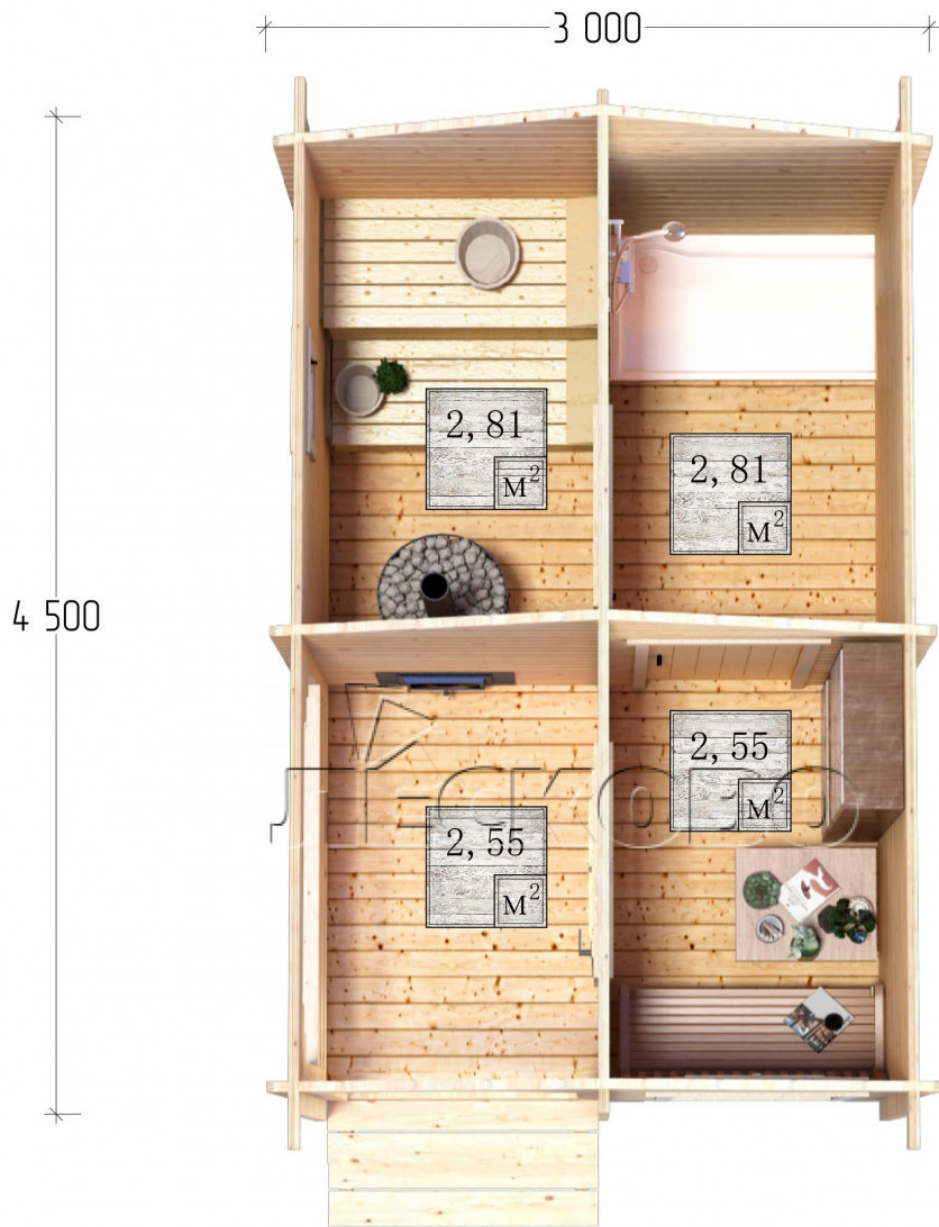

## Outdoor sauna "BK" series 3×4.5

Project Dimensions

3 × 4.5 / 11.4 m<sup>2</sup>

Full house set

**2,786 €**

### Timber

45 mm

65 mm  
+ 674 €

# Разрез

## House Kit

- Wall kit: 44 × 145 mm mini-chamber drying chamber with bowls for the project. The material of the tree is spruce, pine (GOST 8486). Humidity 12-14%. The height of the walls is 2.16 m.;
- Logs, lower harness: board 45 × 145 mm chamber drying 10-12%;
- Floors: floorboard 35 mm., Chamber drying;
- Ceiling: imitation of a bar 20 × 135 mm, Chamber drying;