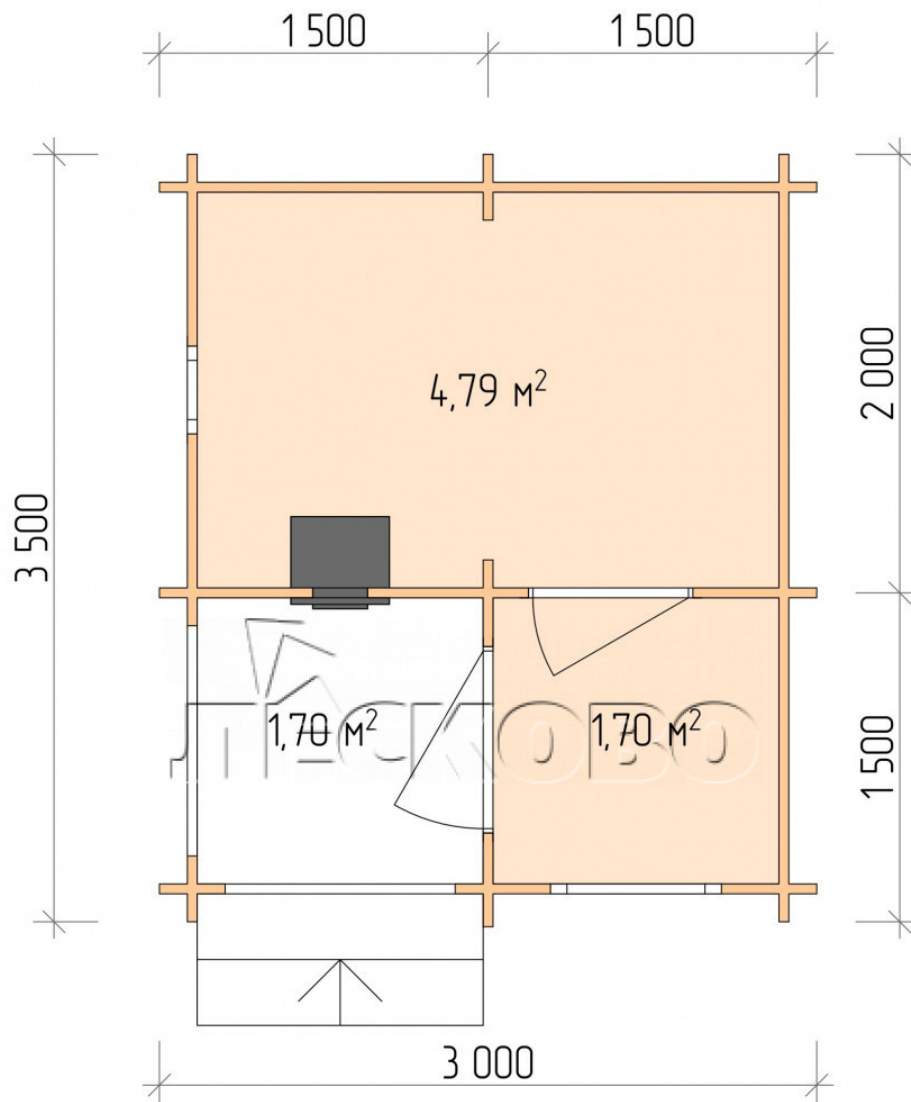

Баня "БК" 3×3.5

Project Dimensions

3 × 3.5 / 8.7 m²

Full house set

2,233 €

Timber

45 mm

65 mm
+ 583 €

Project planning

3 000

3 500

Разрез

House Kit

- Wall kit: 44 × 145 mm mini-chamber drying chamber with bowls for the project. The material of the tree is spruce, pine (GOST 8486). Humidity 12-14%. The height of the walls is 2.16 m.;
- Logs, lower harness: board 45 × 145 mm chamber drying 10-12%;
- Floors: floorboard 35 mm., Chamber drying;
- Ceiling: imitation of a bar 20 × 135 mm, Chamber drying;
- Wooden windows, glass 4 mm, Single. Treatment with a colorless antiseptic. Hardware;

0.40×0.38 м.1 шт.

0.87×0.78 м.1 шт.

- Wooden doors;

0.84×1.885 м.

bath.1 шт.

0.84×1.885 м.

glass.1 шт.

7. Platbands: dry planed board 20 × 100 mm;