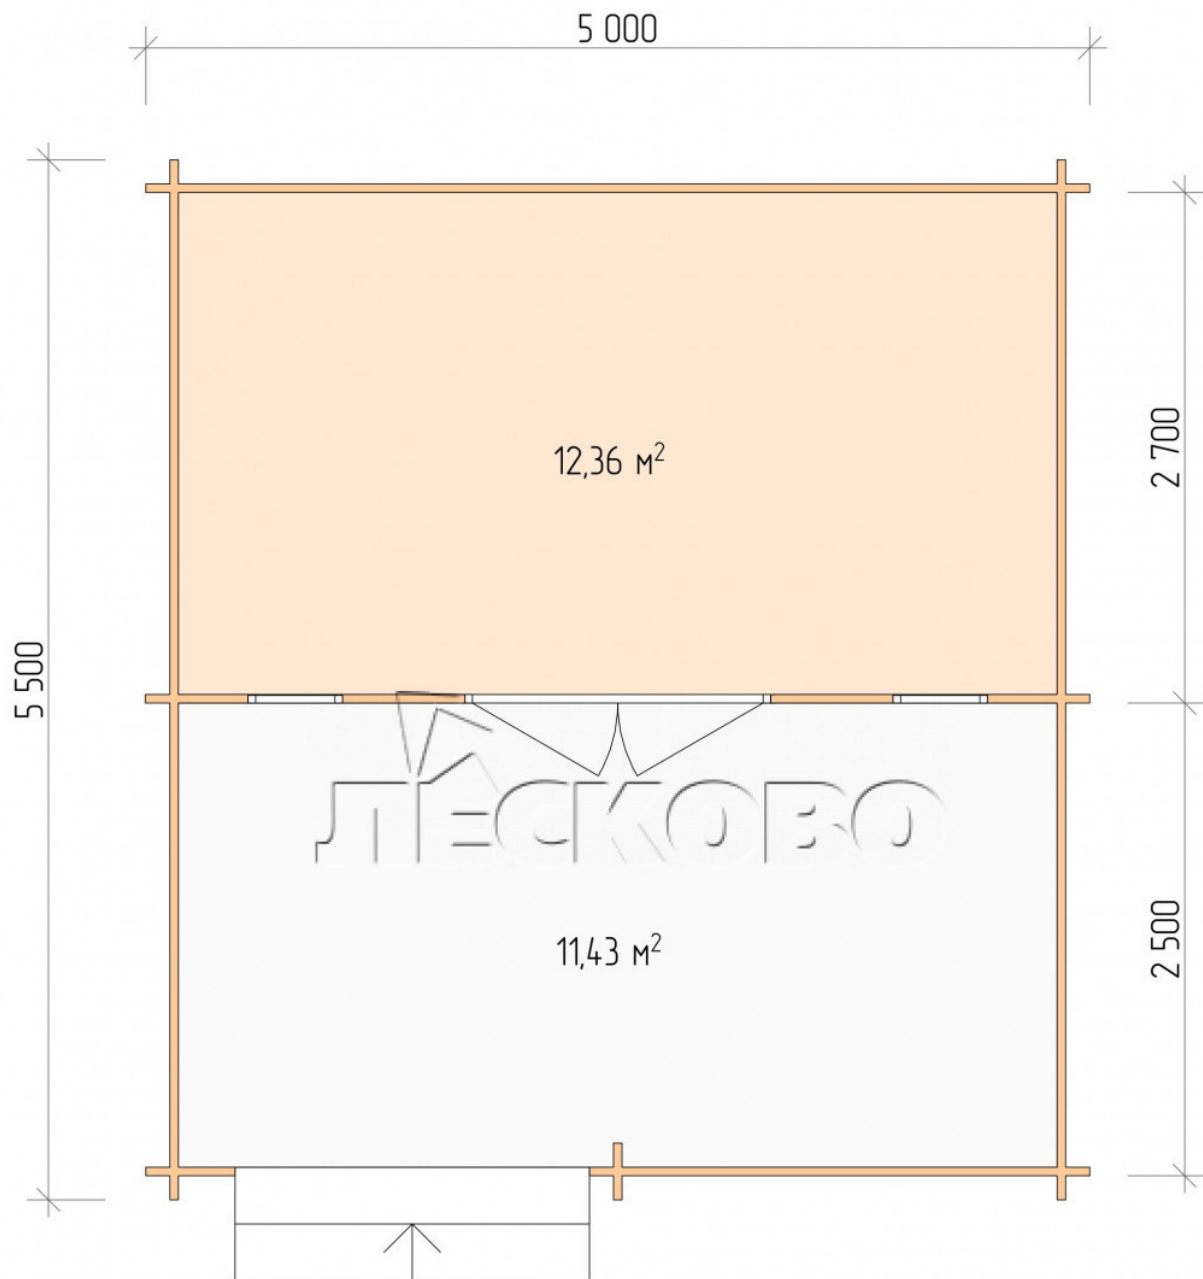

Log Cabin "DSV" series 5×3

Project Dimensions

5 × 3 / 24.5 m²

Full house set

3,814 €

Timber

45 MM

65 MM
+ 818 €

Project planning

5 000

3 000

Разрез

House Kit

- Wall kit: 44 × 145mm mini-chamber drying chamber with bowls for the project. The material of the tree is spruce, pine (GOST 8486). Humidity 12-14%. The height of the walls is 2.16 m;
- Logs, lower harness: board 45 × 145 mm chamber drying 10-12%;
- Floors: floorboard 35 mm, Chamber drying;
- Ceiling: imitation of a bar 20 × 135 mm, Chamber drying;
- Wooden windows, glass 4 mm, Single. Treatment with a colorless antiseptic. Hardware;

0.42×1.885 м.2 шт.

- Wooden doors;

1.62×1.885 м.1 шт.

7. Platbands: dry planed board 20 × 100 mm;

8. Roof: shingles.

9. Skirting board 35 mm.

+7 (4942) 499-770

156014, г. Кострома, ул. Базовая, д. 8