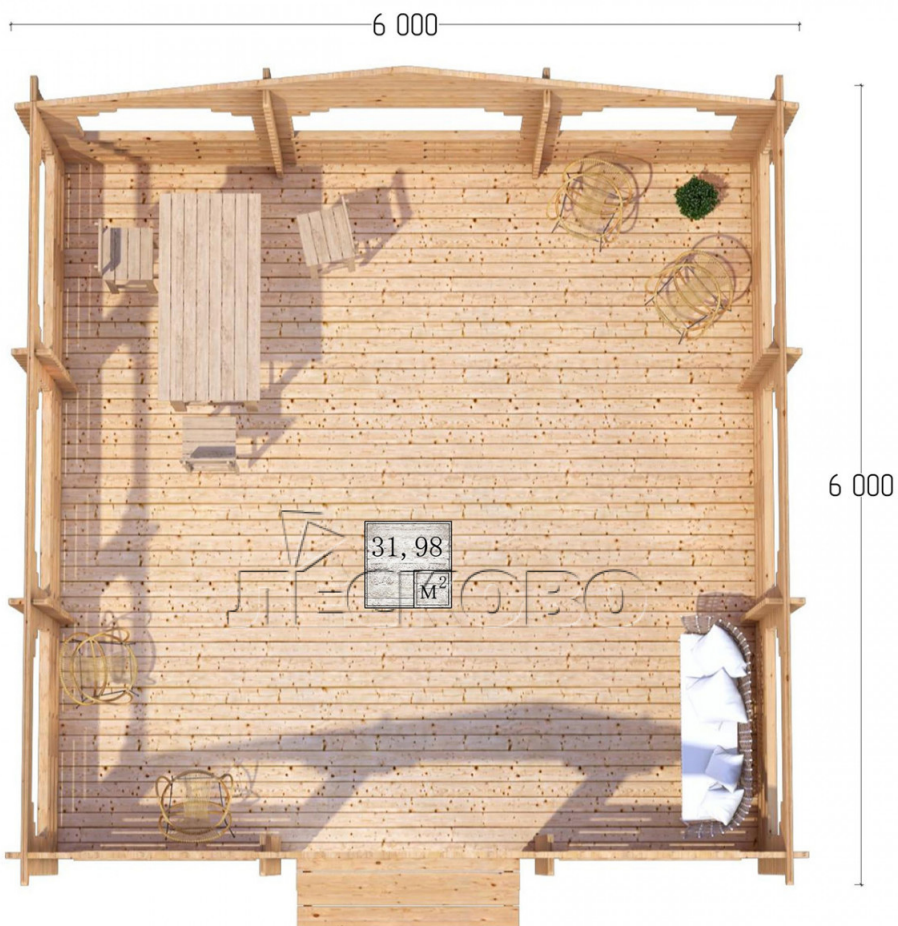

Pavillion "BS" serie 6×6

Projektabmessungen

6 × 6 / 32.5 m²

Цена

5.354 €

Balken

45 mm

65 mm
+ 1.258 €

Zusammenbau eines Hausbausatzes

Keine Montage erforderlich

Montage erforderlich
+ 1.338 €

Projektplanung

Разрез

Haus Kit

- Wall kit: mini-chamber drying chamber 44 × 145 mm with bowls for the project. The material of the

tree is spruce, pine (GOST 8486). Humidity 12-14%. The height of the walls is 2.16 m;

- Logs, lower harness: board 45 × 145 mm chamber drying 10-12%;
- Floors: floorboard 35 mm, chamber drying;
- Ceiling: imitation of a bar 20 × 135 mm, chamber drying;
- Platbands: dry planed board 20 × 100 mm;
- Roof: shingles;