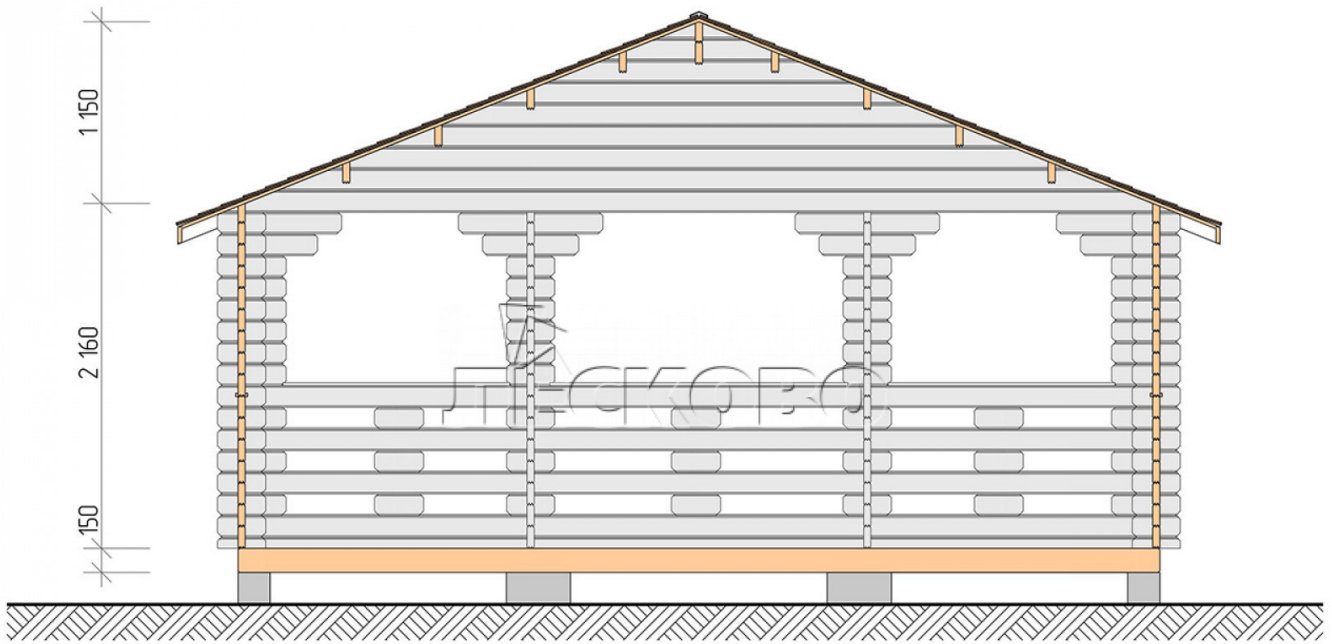

Pavillion "BS" serie 6×6

Projektabmessungen

6 × 6 / 32.5 m²

Hausset

4.062 €

Balken

45 MM

65 MM
+ 935 €

Projektplanung

6 000

6 000

Разрез

Haus Kit

- Wall kit: mini-chamber drying chamber 44×145 mm with bowls for the project. The material of the tree is spruce, pine (GOST 8486). Humidity 12-14%. The height of the walls is 2.16 m;
- Logs, lower harness: board 45×145 mm chamber drying 10-12%;
- Floors: floorboard 35 mm, chamber drying;
- Ceiling: imitation of a bar 20×135 mm, chamber drying;
- Platbands: dry planed board 20×100 mm;
- Roof: shingles;