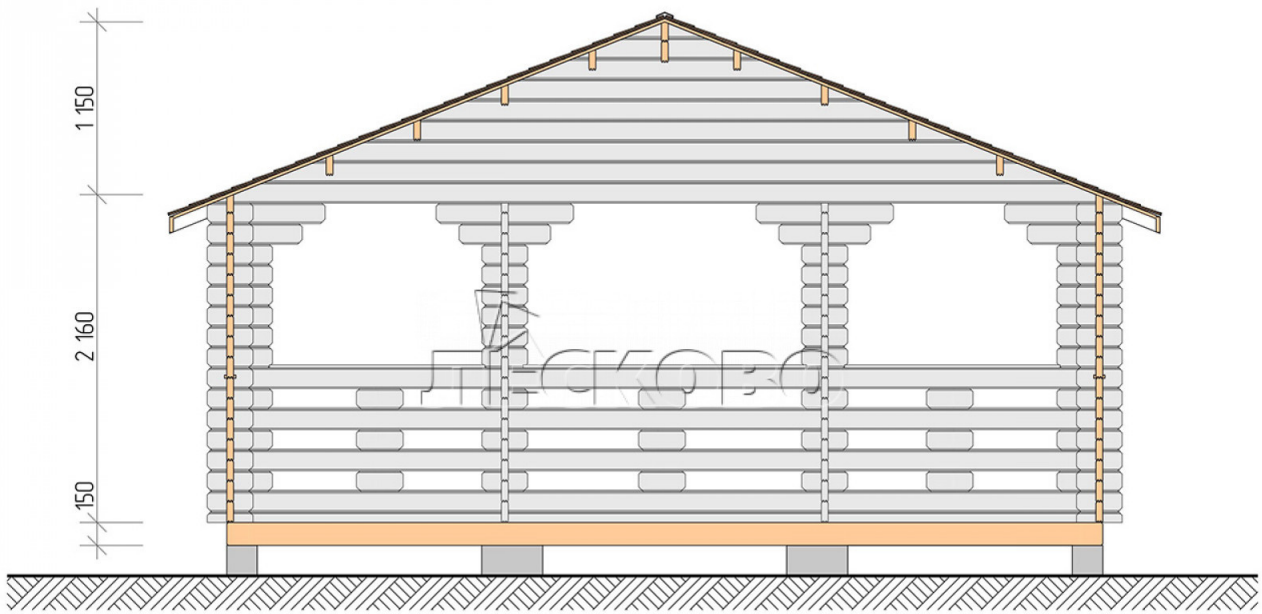

Pavillion "BS" serie 6×6

Projektabmessungen

6 × 6 / 32.5 m²

Цена

5.354 €

Balken

45 mm

65 mm
+ 1.258 €

Zusammenbau eines Hausbausatzes

Keine Montage erforderlich

Montage erforderlich
+ 1.338 €

Projektplanung

Разрез

Haus Kit

- Wall kit: mini-chamber drying chamber 44 × 145 mm with bowls for the project. The material of the

tree is spruce, pine (GOST 8486). Humidity 12-14%. The height of the walls is 2.16 m;

- Logs, lower harness: board 45 × 145 mm chamber drying 10-12%;
- Floors: floorboard 35 mm, chamber drying;
- Ceiling: imitation of a bar 20 × 135 mm, chamber drying;
- Platbands: dry planed board 20 × 100 mm;
- Roof: shingles;