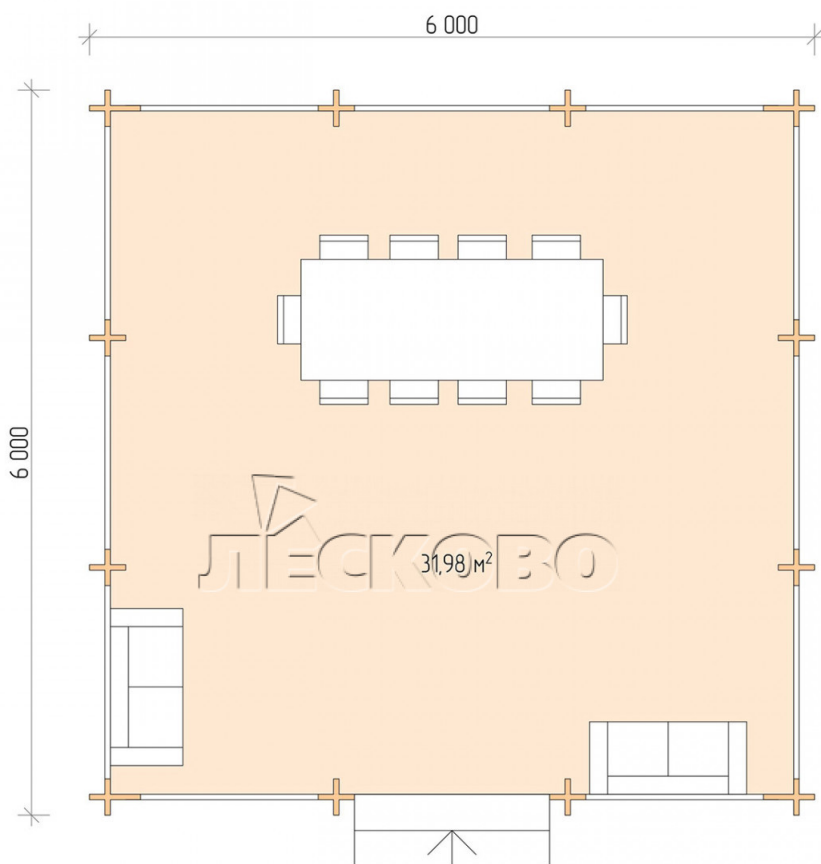

Pavillion "BS" serie 6×6

Projektabmessungen

6 × 6 / 32.5 m²

Цена

5.354 €

Balken

45 mm

65 mm
+ 1.258 €

Zusammenbau eines Hausbausatzes

Keine Montage erforderlich

Montage erforderlich
+ 1.338 €

Projektplanung

Разрез

Haus Kit

- Wall kit: mini-chamber drying chamber 44 × 145 mm with bowls for the project. The material of the

tree is spruce, pine (GOST 8486). Humidity 12-14%. The height of the walls is 2.16 m;

- Logs, lower harness: board 45 × 145 mm chamber drying 10-12%;
- Floors: floorboard 35 mm, chamber drying;
- Ceiling: imitation of a bar 20 × 135 mm, chamber drying;
- Platbands: dry planed board 20 × 100 mm;
- Roof: shingles;