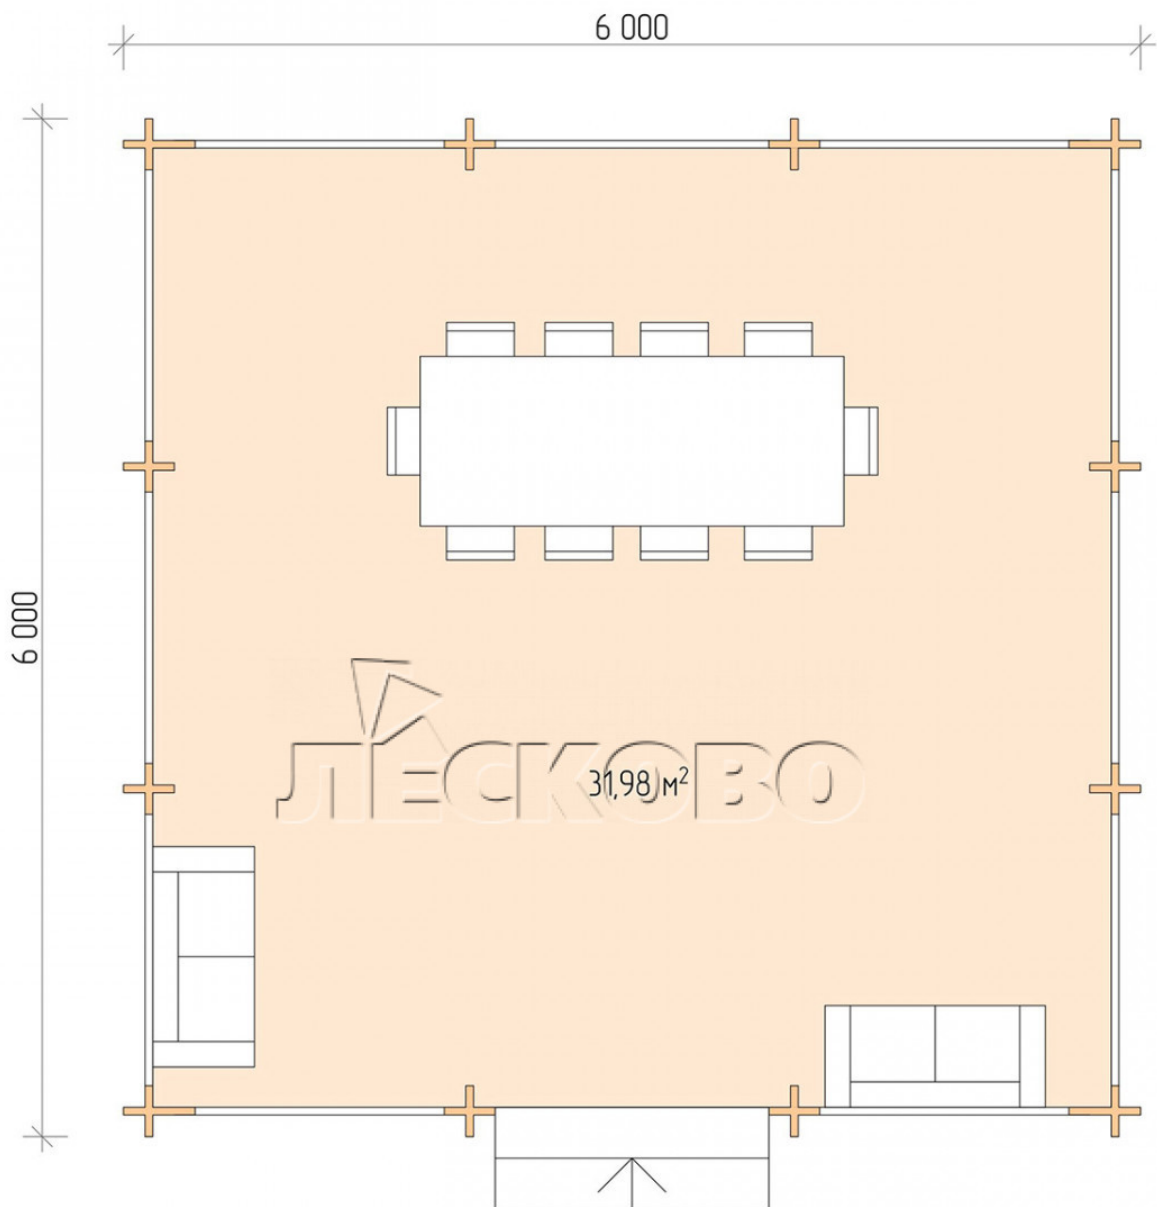

Pavillion "BS" serie 6×6

Projektabmessungen

6 × 6 / 32.5 m²

Hausset

4.062 €

Balken

45 MM

65 MM
+ 935 €

Projektplanung

6 000

6 000

Разрез

Haus Kit

- Wall kit: mini-chamber drying chamber 44×145 mm with bowls for the project. The material of the tree is spruce, pine (GOST 8486). Humidity 12-14%. The height of the walls is 2.16 m;
- Logs, lower harness: board 45×145 mm chamber drying 10-12%;
- Floors: floorboard 35 mm, chamber drying;
- Ceiling: imitation of a bar 20×135 mm, chamber drying;
- Platbands: dry planed board 20×100 mm;
- Roof: shingles;