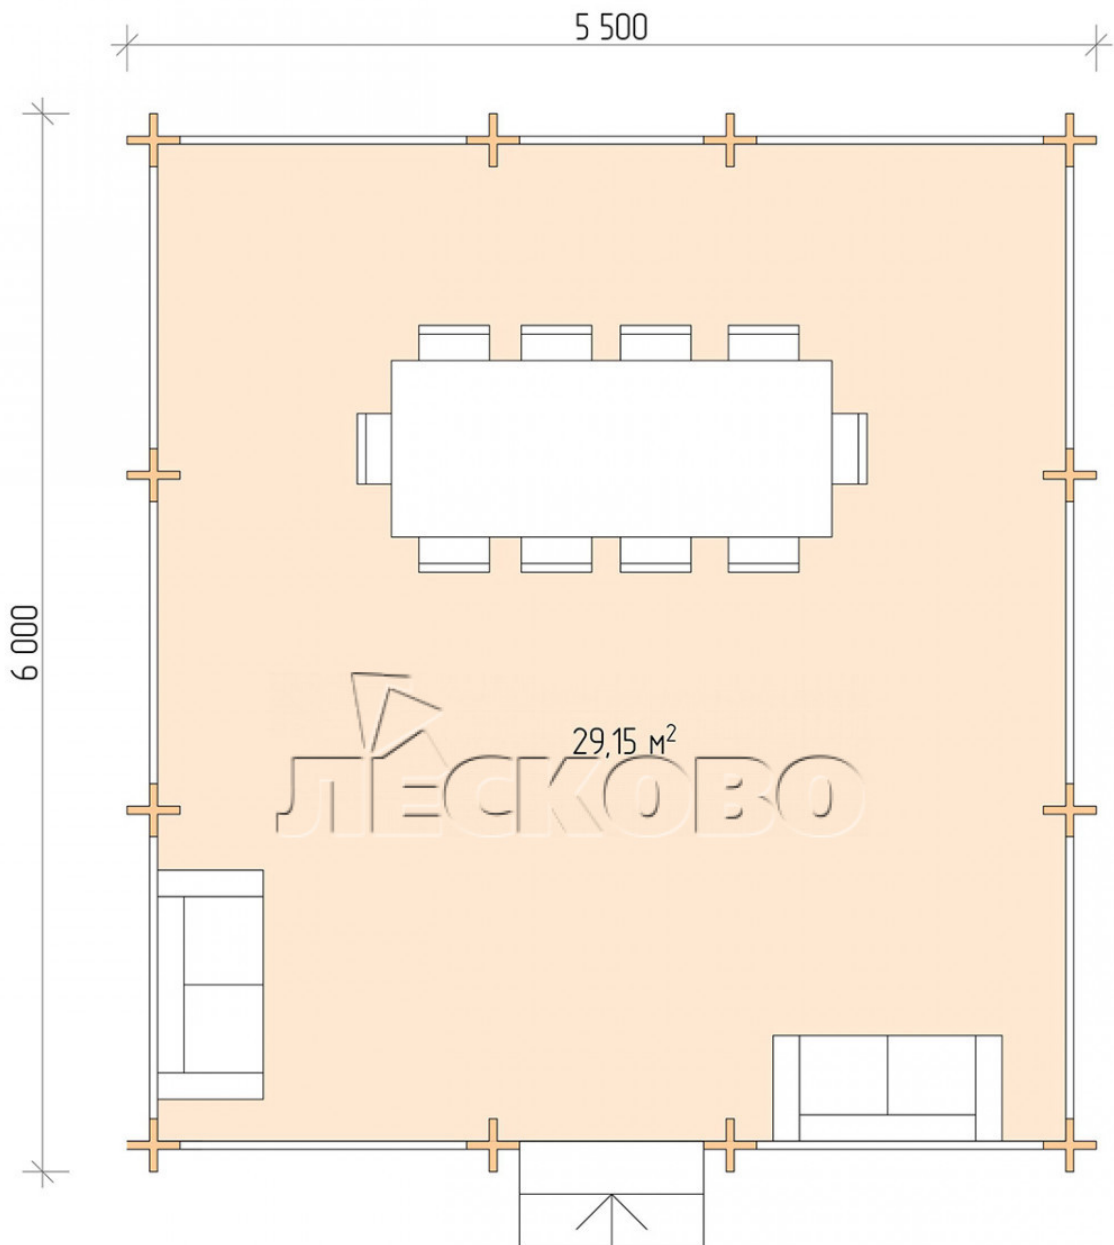

## Pavillion "BS" serie 5.5×6

Projektabmessungen

5.5 × 6 / 29.7 m<sup>2</sup>

Hausset

**3.679 €**

# Разрез

## Haus Kit

- Wall kit: mini-chamber drying chamber 44 × 145 mm with bowls for the project. The material of the tree is spruce, pine (GOST 8486). Humidity 12-14%. The height of the walls is 2.16 m;
- Logs, lower harness: board 45 × 145 mm chamber drying 10-12%;
- Floors: floorboard 35 mm, chamber drying;
- Ceiling: imitation of a bar 20 × 135 mm, chamber drying;
- Platbands: dry planed board 20 × 100 mm;
- Roof: shingles;