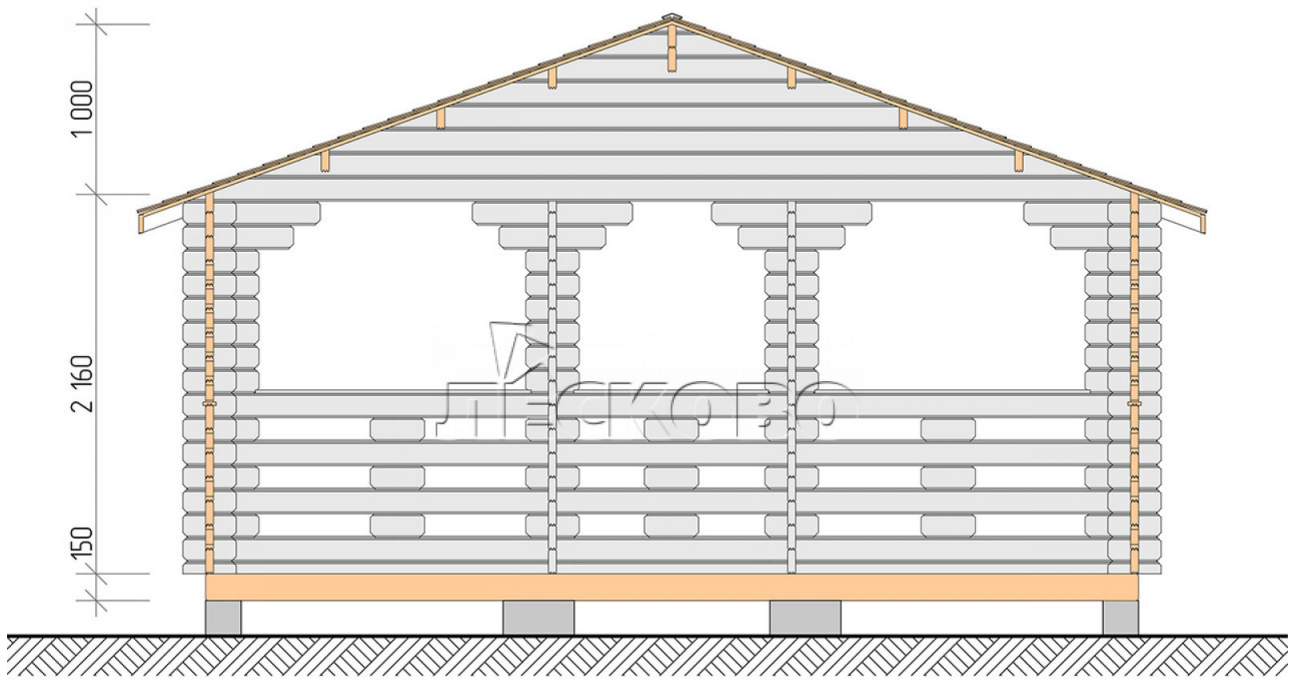

Pavillion "BS" serie 5.5×6

Projektabmessungen

5.5 × 6 / 29.7 m²

Цена

4.923 €

Balken

45 mm

65 mm
+ 1.159 €

Zusammenbau eines Hausbausatzes

Keine Montage erforderlich

Montage erforderlich
+ 1.231 €

Projektplanung

Разрез

Haus Kit

- Wall kit: mini-chamber drying chamber 44 × 145 mm with bowls for the project. The material of the

tree is spruce, pine (GOST 8486). Humidity 12-14%. The height of the walls is 2.16 m;

- Logs, lower harness: board 45 × 145 mm chamber drying 10-12%;
- Floors: floorboard 35 mm, chamber drying;
- Ceiling: imitation of a bar 20 × 135 mm, chamber drying;
- Platbands: dry planed board 20 × 100 mm;
- Roof: shingles;