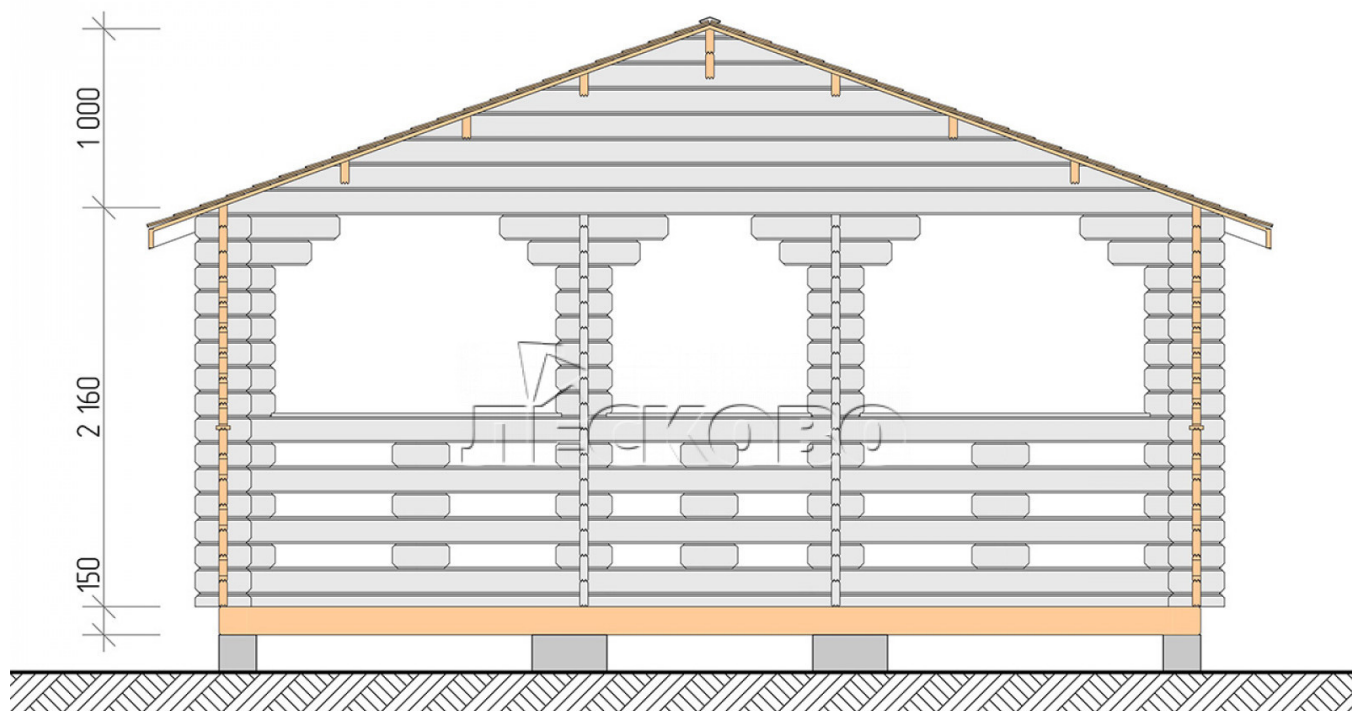

## Pavillion "BS" serie 5.5×6

Projektabmessungen

5.5 × 6 / 29.7 m<sup>2</sup>

Hausset

**3.679 €**

# Разрез

## Haus Kit

- Wall kit: mini-chamber drying chamber 44 × 145 mm with bowls for the project. The material of the tree is spruce, pine (GOST 8486). Humidity 12-14%. The height of the walls is 2.16 m;
- Logs, lower harness: board 45 × 145 mm chamber drying 10-12%;
- Floors: floorboard 35 mm, chamber drying;
- Ceiling: imitation of a bar 20 × 135 mm, chamber drying;
- Platbands: dry planed board 20 × 100 mm;
- Roof: shingles;