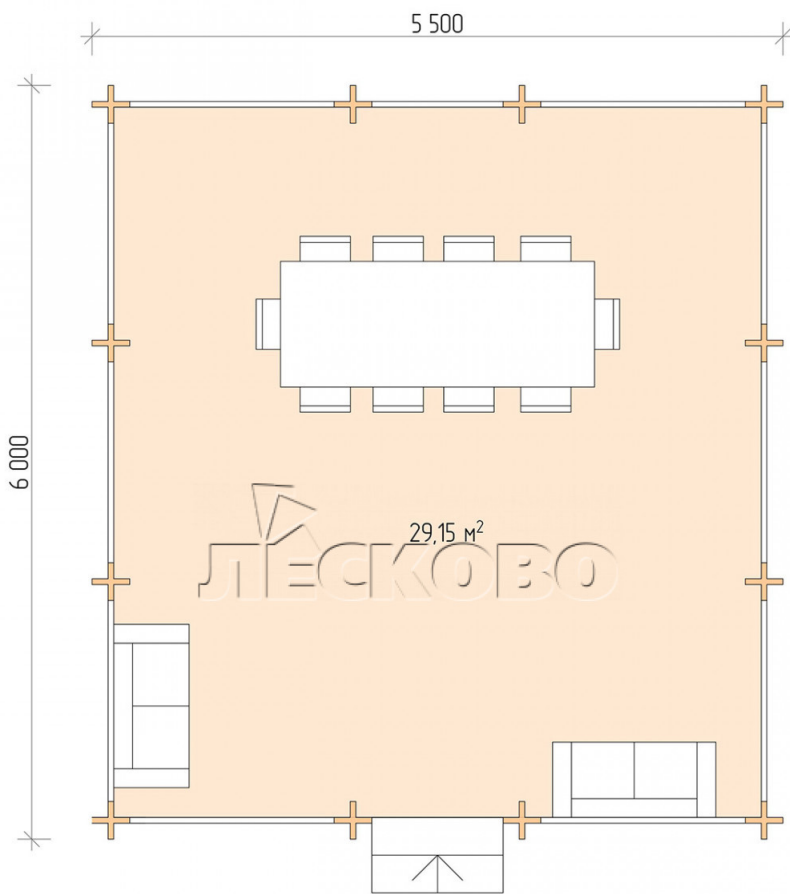

Pavillion "BS" serie 5.5×6

Projektabmessungen

5.5 × 6 / 29.7 m²

Цена

4.923 €

Balken

45 mm

65 mm
+ 1.159 €

Zusammenbau eines Hausbausatzes

Keine Montage erforderlich

Montage erforderlich
+ 1.231 €

Projektplanung

Разрез

Haus Kit

- Wall kit: mini-chamber drying chamber 44 × 145 mm with bowls for the project. The material of the

tree is spruce, pine (GOST 8486). Humidity 12-14%. The height of the walls is 2.16 m;

- Logs, lower harness: board 45 × 145 mm chamber drying 10-12%;
- Floors: floorboard 35 mm, chamber drying;
- Ceiling: imitation of a bar 20 × 135 mm, chamber drying;
- Platbands: dry planed board 20 × 100 mm;
- Roof: shingles;