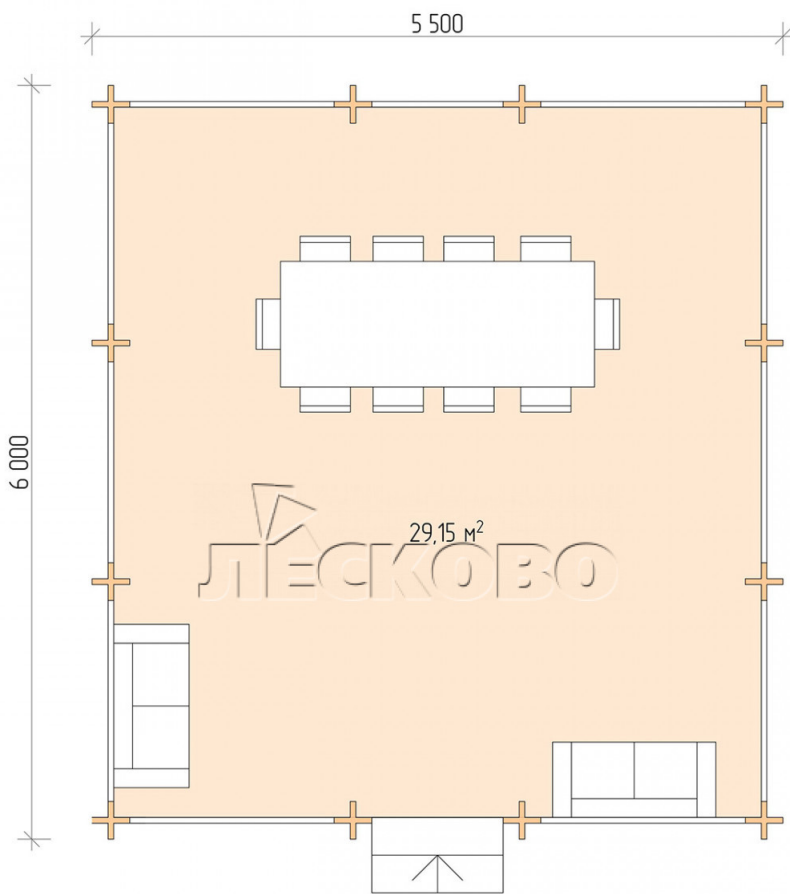

Pavillion "BS" serie 5.5×6

Projektabmessungen

5.5 × 6 / 29.7 m²

Цена

4.889 €

Balken

45 mm

65 mm
+ 1.151 €

Zusammenbau eines Hausbausatzes

Keine Montage erforderlich

Montage erforderlich
+ 1.222 €

Projektplanung

Разрез

Haus Kit

- Wall kit: mini-chamber drying chamber 44 × 145 mm with bowls for the project. The material of the

tree is spruce, pine (GOST 8486). Humidity 12-14%. The height of the walls is 2.16 m;

- Logs, lower harness: board 45 × 145 mm chamber drying 10-12%;
- Floors: floorboard 35 mm, chamber drying;
- Ceiling: imitation of a bar 20 × 135 mm, chamber drying;
- Platbands: dry planed board 20 × 100 mm;
- Roof: shingles;