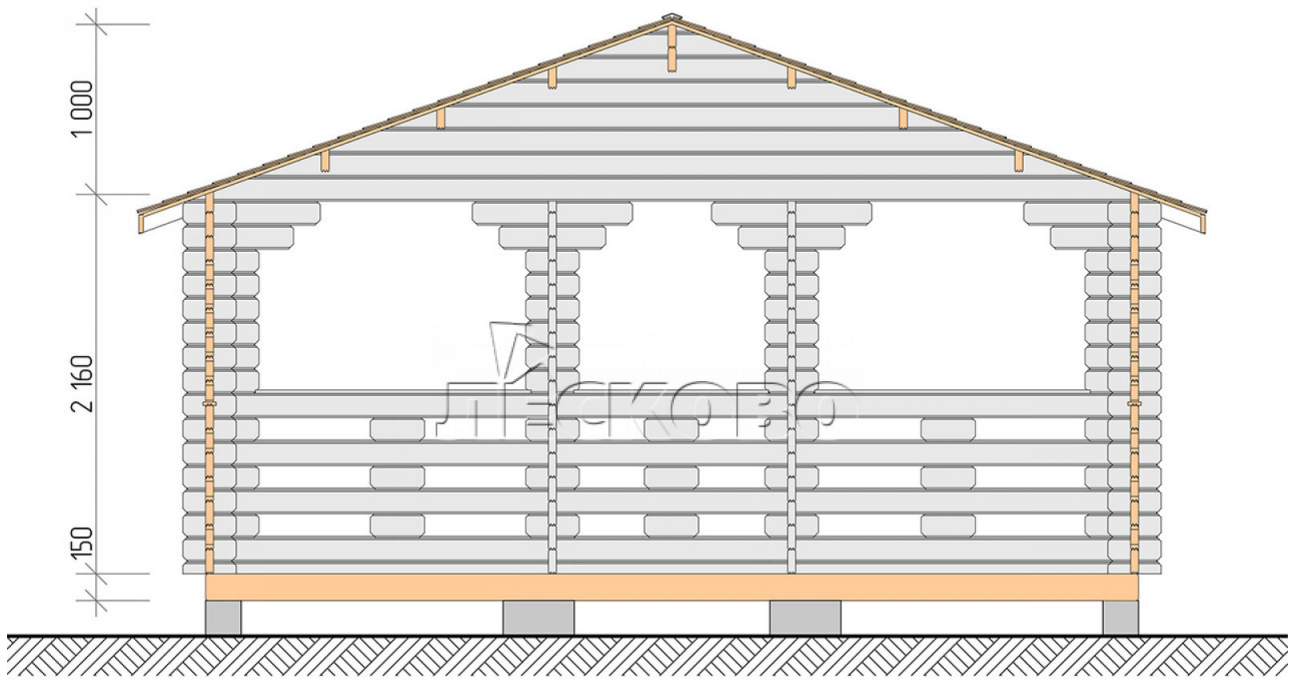

Pavillion "BS" serie 5.5×6

Projektabmessungen

5.5 × 6 / 29.7 m²

Цена

4.889 €

Balken

45 mm

65 mm
+ 1.151 €

Zusammenbau eines Hausbausatzes

Keine Montage erforderlich

Montage erforderlich
+ 1.222 €

Projektplanung

Разрез

Haus Kit

- Wall kit: mini-chamber drying chamber 44 × 145 mm with bowls for the project. The material of the

tree is spruce, pine (GOST 8486). Humidity 12-14%. The height of the walls is 2.16 m;

- Logs, lower harness: board 45 × 145 mm chamber drying 10-12%;
- Floors: floorboard 35 mm, chamber drying;
- Ceiling: imitation of a bar 20 × 135 mm, chamber drying;
- Platbands: dry planed board 20 × 100 mm;
- Roof: shingles;