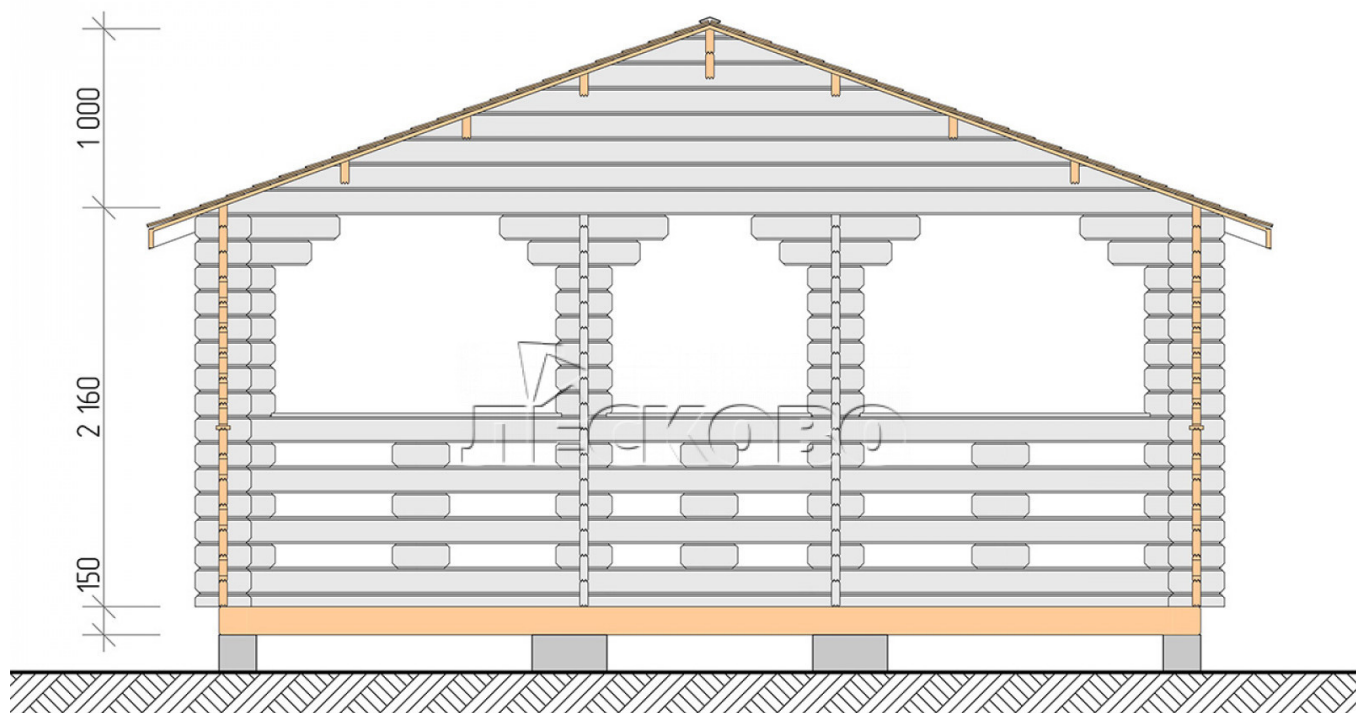

Pavillion "BS" serie 5.5×5.5

Projektabmessungen

5.5 × 5.5 / 27 m²

Hausset

3.514 €

Balken

45 MM

65 MM
+ 831 €

Projektplanung

5 500

5 500

Разрез

Haus Kit

- Wall kit: mini-chamber drying chamber 44 × 145 mm with bowls for the project. The material of the tree is spruce, pine (GOST 8486). Humidity 12-14%. The height of the walls is 2.16 m;
- Logs, lower harness: board 45 × 145 mm chamber drying 10-12%;
- Floors: floorboard 35 mm, chamber drying;
- Ceiling: imitation of a bar 20 × 135 mm, chamber drying;
- Platbands: dry planed board 20 × 100 mm;
- Roof: shingles;