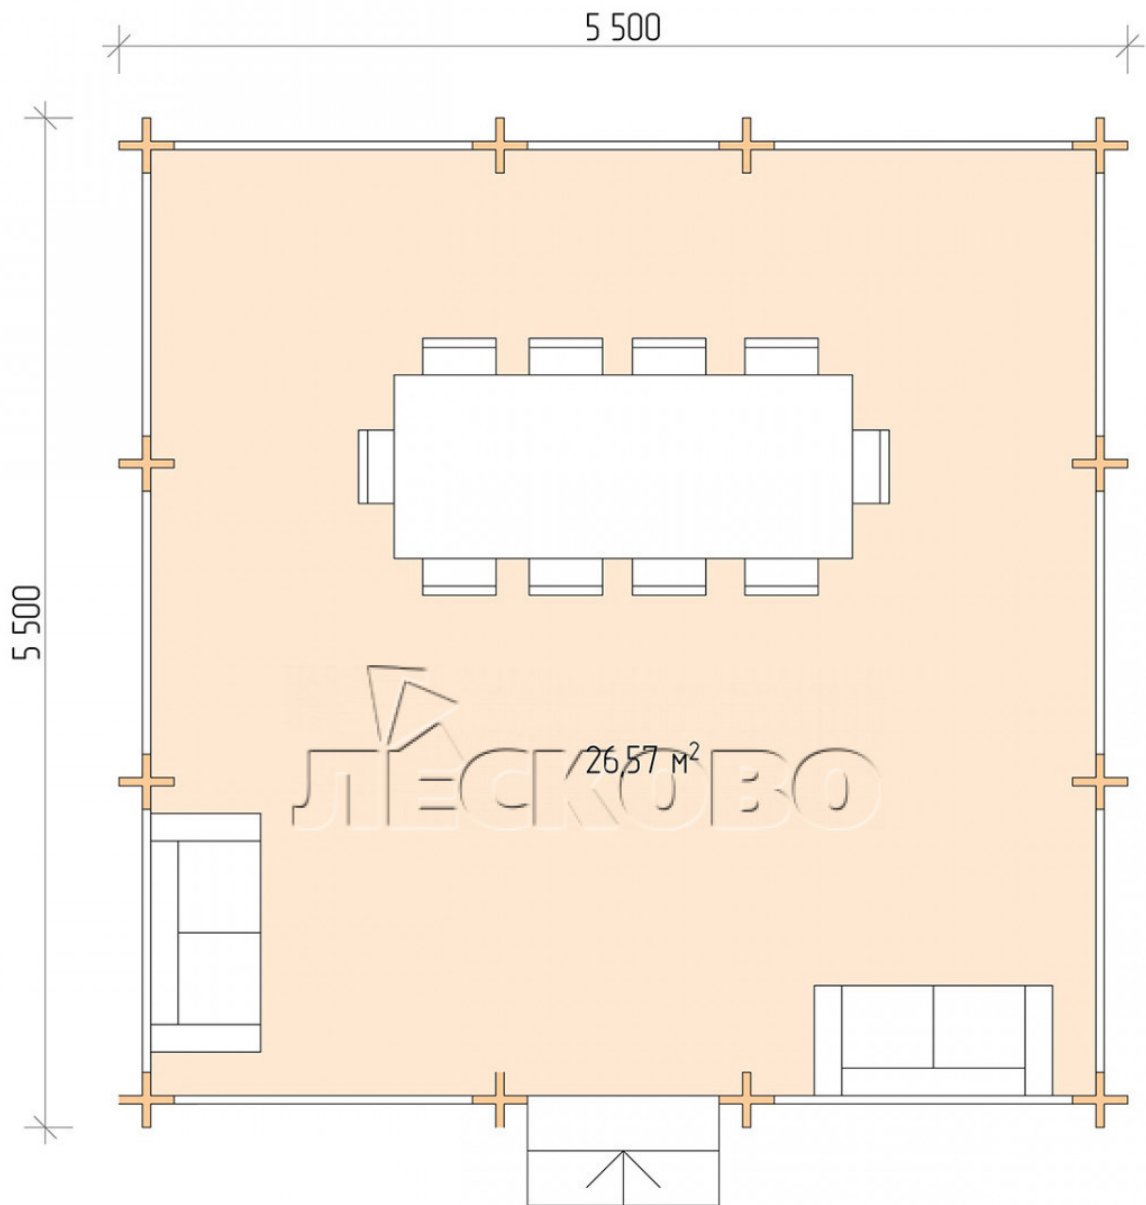

Pavillion "BS" serie 5.5×5.5

Projektabmessungen

5.5 × 5.5 / 27 m²

Hausset

3.514 €

Balken

45 MM

65 MM
+ 831 €

Projektplanung

5 500

5 500

Разрез

Haus Kit

- Wall kit: mini-chamber drying chamber 44 × 145 mm with bowls for the project. The material of the tree is spruce, pine (GOST 8486). Humidity 12-14%. The height of the walls is 2.16 m;
- Logs, lower harness: board 45 × 145 mm chamber drying 10-12%;
- Floors: floorboard 35 mm, chamber drying;
- Ceiling: imitation of a bar 20 × 135 mm, chamber drying;
- Platbands: dry planed board 20 × 100 mm;
- Roof: shingles;