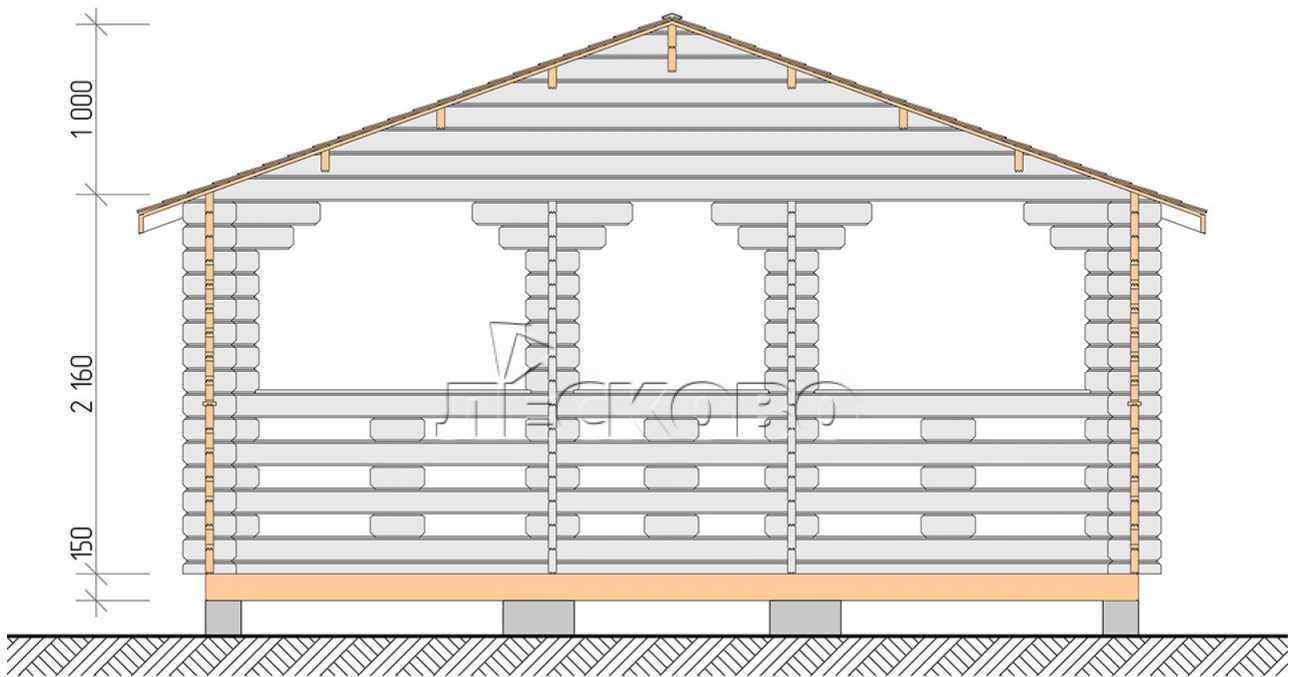

Pavillion "BS" serie 5.5×5.5

Projektabmessungen

5.5 × 5.5 / 27 m²

Цена

4.919 €

Balken

45 mm

65 mm
+ 1.187 €

Zusammenbau eines Hausbausatzes

Keine Montage erforderlich

Montage erforderlich
+ 1.230 €

Projektplanung

Разрез

Haus Kit

- Wall kit: mini-chamber drying chamber 44 × 145 mm with bowls for the project. The material of the

tree is spruce, pine (GOST 8486). Humidity 12-14%. The height of the walls is 2.16 m;

- Logs, lower harness: board 45 × 145 mm chamber drying 10-12%;
- Floors: floorboard 35 mm, chamber drying;
- Ceiling: imitation of a bar 20 × 135 mm, chamber drying;
- Platbands: dry planed board 20 × 100 mm;
- Roof: shingles;