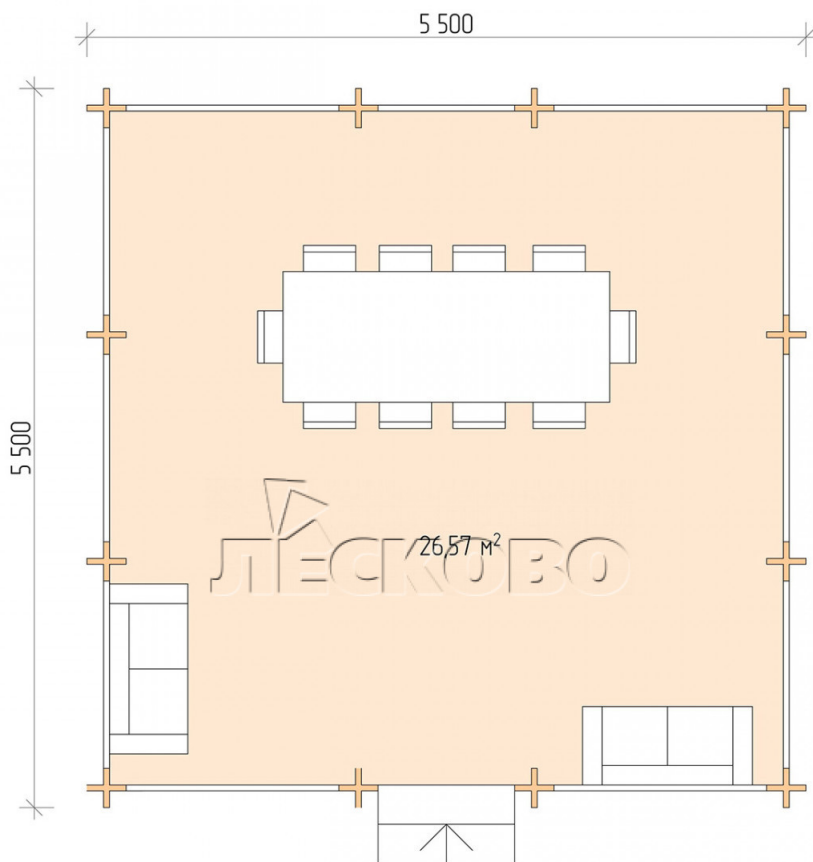

Pavillion "BS" serie 5.5×5.5

Projektabmessungen

5.5 × 5.5 / 27 m²

Цена

4.919 €

Balken

45 mm

65 mm
+ 1.187 €

Zusammenbau eines Hausbausatzes

Keine Montage erforderlich

Montage erforderlich
+ 1.230 €

Projektplanung

Разрез

Haus Kit

- Wall kit: mini-chamber drying chamber 44 × 145 mm with bowls for the project. The material of the

tree is spruce, pine (GOST 8486). Humidity 12-14%. The height of the walls is 2.16 m;

- Logs, lower harness: board 45 × 145 mm chamber drying 10-12%;
- Floors: floorboard 35 mm, chamber drying;
- Ceiling: imitation of a bar 20 × 135 mm, chamber drying;
- Platbands: dry planed board 20 × 100 mm;
- Roof: shingles;