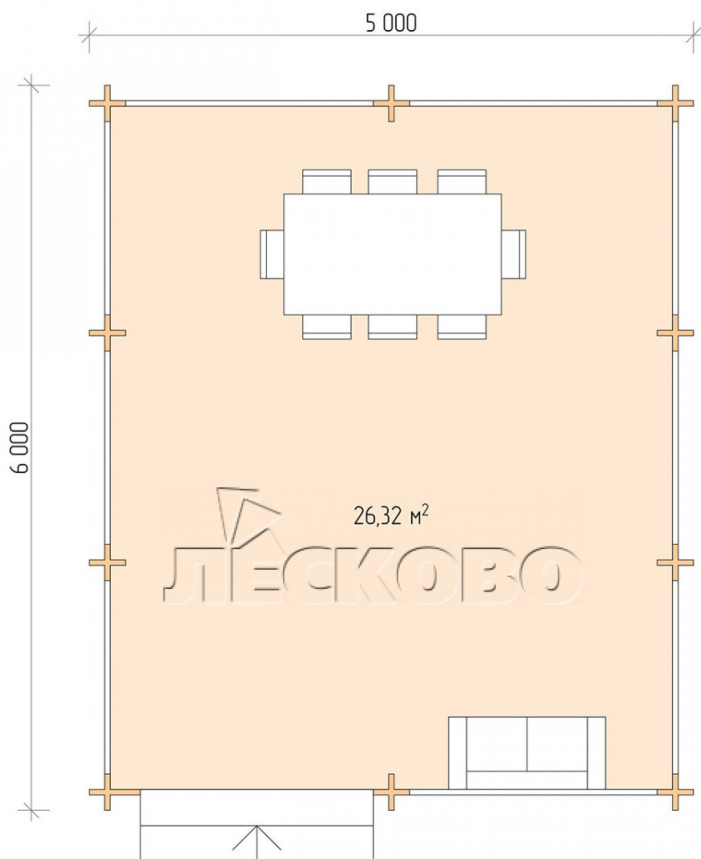

Pavillion "BS" serie 5×6

Projektabmessungen

5 × 6 / 26.8 m²

Цена

4.311 €

Balken

45 mm

65 mm
+ 963 €

Zusammenbau eines Hausbausatzes

Keine Montage erforderlich

Montage erforderlich
+ 1.078 €

Projektplanung

Разрез

Haus Kit

- Wall kit: mini-chamber drying chamber 44 × 145 mm with bowls for the project. The material of the

tree is spruce, pine (GOST 8486). Humidity 12-14%. The height of the walls is 2.16 m;

- Logs, lower harness: board 45 × 145 mm chamber drying 10-12%;
- Floors: floorboard 35 mm, chamber drying;
- Ceiling: imitation of a bar 20 × 135 mm, chamber drying;
- Platbands: dry planed board 20 × 100 mm;
- Roof: shingles;