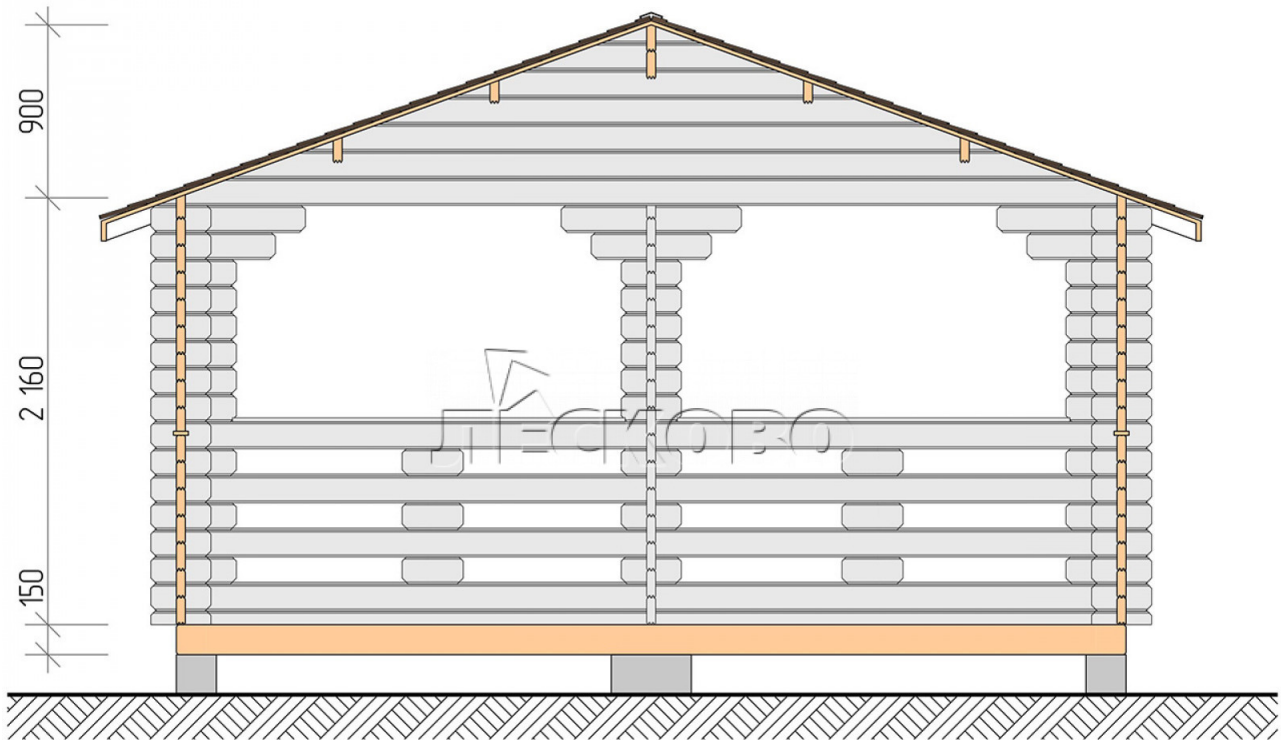

Pavillion "BS" serie 5×6

Projektabmessungen

5 × 6 / 26.8 m²

Цена

4.311 €

Balken

45 mm

65 mm
+ 963 €

Zusammenbau eines Hausbausatzes

Keine Montage erforderlich

Montage erforderlich
+ 1.078 €

Projektplanung

Разрез

Haus Kit

- Wall kit: mini-chamber drying chamber 44 × 145 mm with bowls for the project. The material of the

tree is spruce, pine (GOST 8486). Humidity 12-14%. The height of the walls is 2.16 m;

- Logs, lower harness: board 45 × 145 mm chamber drying 10-12%;
- Floors: floorboard 35 mm, chamber drying;
- Ceiling: imitation of a bar 20 × 135 mm, chamber drying;
- Platbands: dry planed board 20 × 100 mm;
- Roof: shingles;