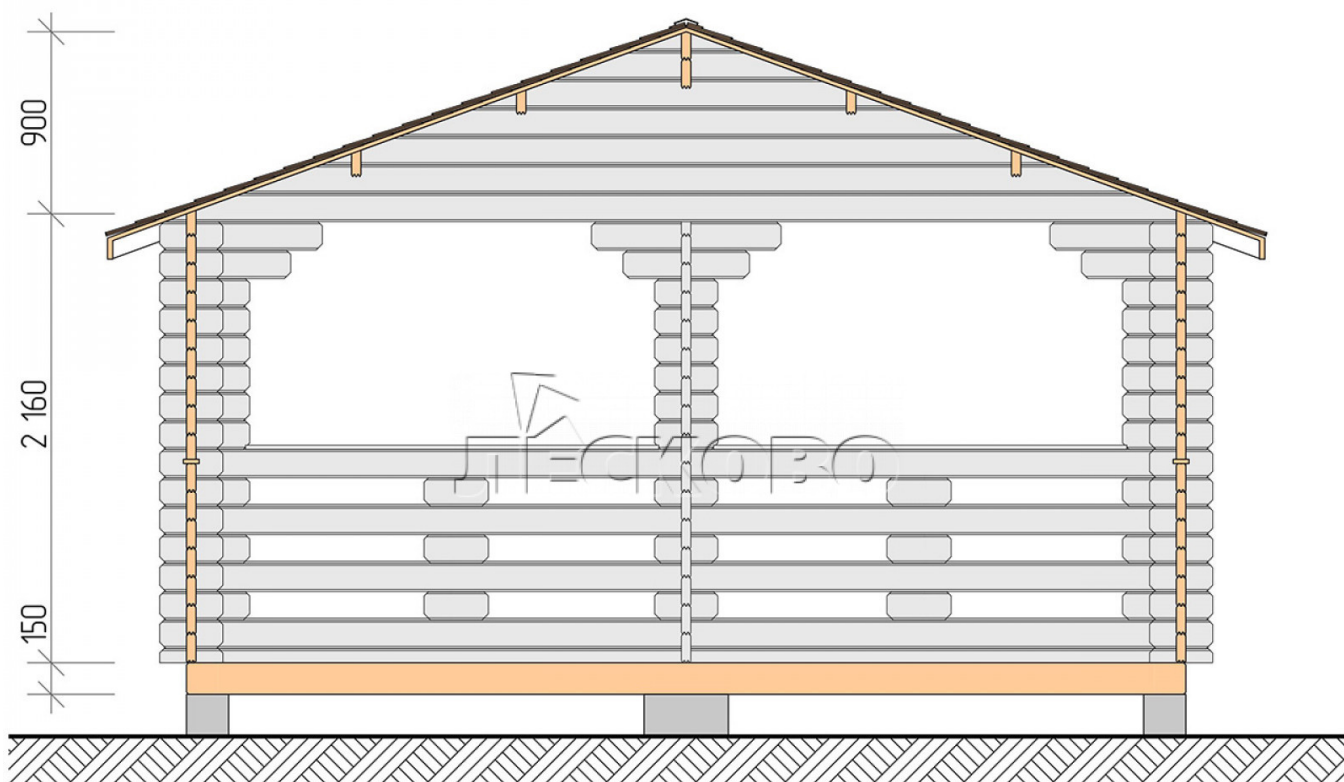

Pavillion "BS" serie 5×6

Projektabmessungen

5 × 6 / 26.8 m²

Hausset

3.223 €

Balken

45 MM

65 MM
+ 704 €

Projektplanung

5 000

6 000

26,32
M²

Разрез

Haus Kit

- Wall kit: mini-chamber drying chamber 44 × 145 mm with bowls for the project. The material of the tree is spruce, pine (GOST 8486). Humidity 12-14%. The height of the walls is 2.16 m;
- Logs, lower harness: board 45 × 145 mm chamber drying 10-12%;
- Floors: floorboard 35 mm, chamber drying;
- Ceiling: imitation of a bar 20 × 135 mm, chamber drying;
- Platbands: dry planed board 20 × 100 mm;
- Roof: shingles;