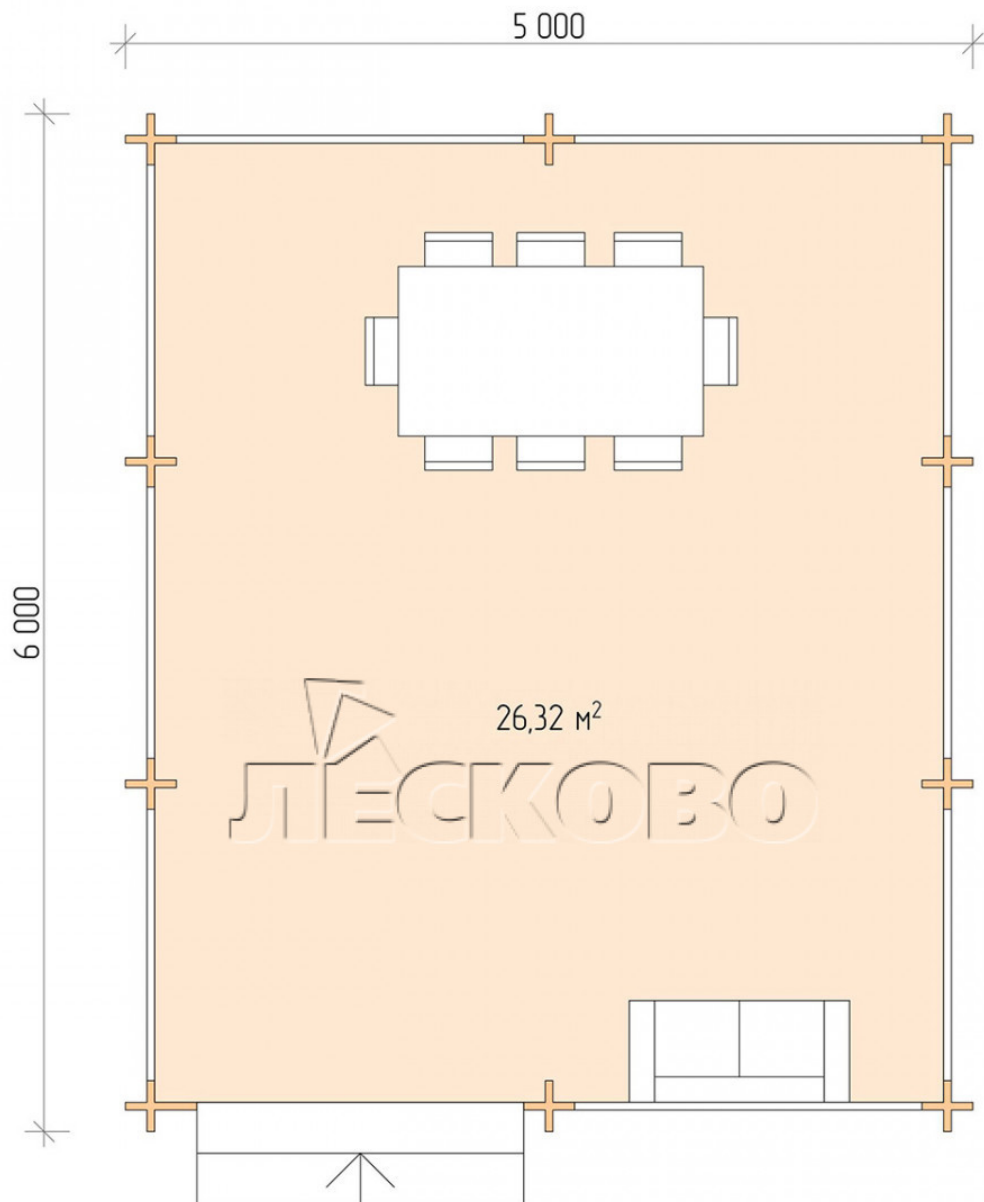

Pavillion "BS" serie 5×6

Projektabmessungen

5 × 6 / 26.8 m²

Hausset

3.223 €

Balken

45 MM

65 MM
+ 704 €

Projektplanung

5 000

6 000

26,32
M²

Разрез

Haus Kit

- Wall kit: mini-chamber drying chamber 44 × 145 mm with bowls for the project. The material of the tree is spruce, pine (GOST 8486). Humidity 12-14%. The height of the walls is 2.16 m;
- Logs, lower harness: board 45 × 145 mm chamber drying 10-12%;
- Floors: floorboard 35 mm, chamber drying;
- Ceiling: imitation of a bar 20 × 135 mm, chamber drying;
- Platbands: dry planed board 20 × 100 mm;
- Roof: shingles;