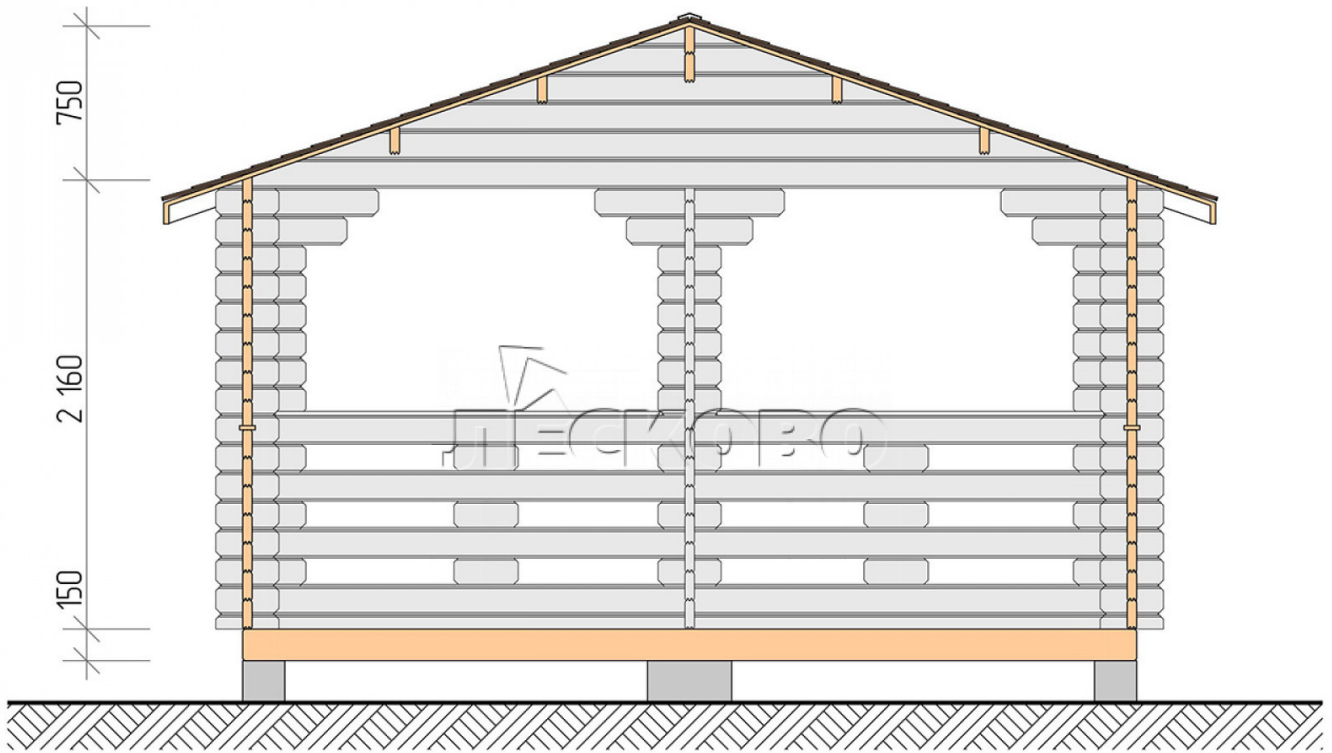

## Pavillion "BS" serie 4.5×6

Projektanmessungen

4.5 × 6 / 24 m<sup>2</sup>

Hausset

**2.801 €**

# Разрез

### Haus Kit

- Wall kit: mini-chamber drying chamber 44 × 145 mm with bowls for the project. The material of the tree is spruce, pine (GOST 8486). Humidity 12-14%. The height of the walls is 2.16 m;
- Logs, lower harness: board 45 × 145 mm chamber drying 10-12%;
- Floors: floorboard 35 mm, chamber drying;
- Ceiling: imitation of a bar 20 × 135 mm, chamber drying;
- Platbands: dry planed board 20 × 100 mm;
- Roof: shingles;