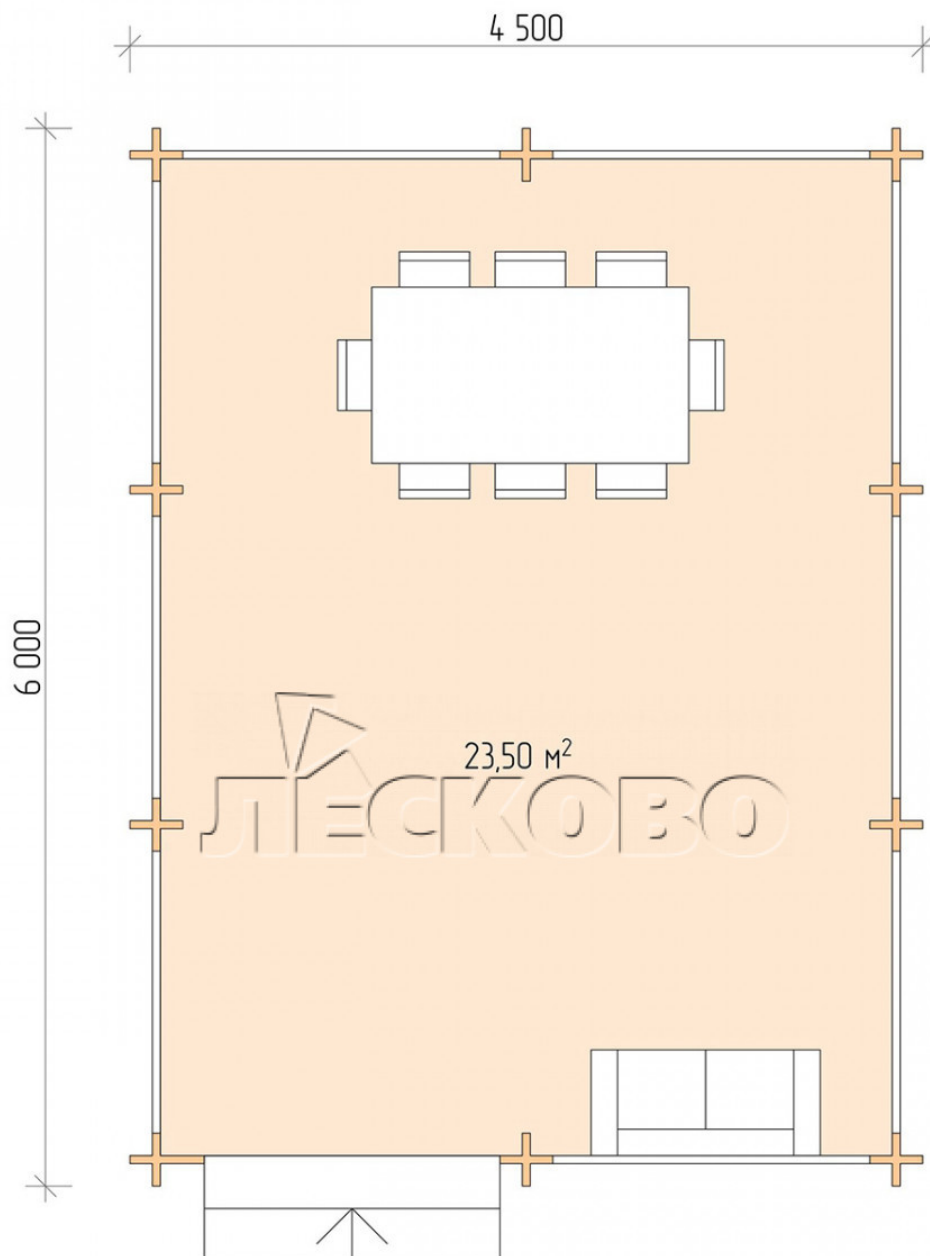

## Pavillion "BS" serie 4.5×6

Projektanmessungen

4.5 × 6 / 24 m<sup>2</sup>

Hausset

**2.801 €**

# Разрез

### Haus Kit

- Wall kit: mini-chamber drying chamber 44 × 145 mm with bowls for the project. The material of the tree is spruce, pine (GOST 8486). Humidity 12-14%. The height of the walls is 2.16 m;
- Logs, lower harness: board 45 × 145 mm chamber drying 10-12%;
- Floors: floorboard 35 mm, chamber drying;
- Ceiling: imitation of a bar 20 × 135 mm, chamber drying;
- Platbands: dry planed board 20 × 100 mm;
- Roof: shingles;