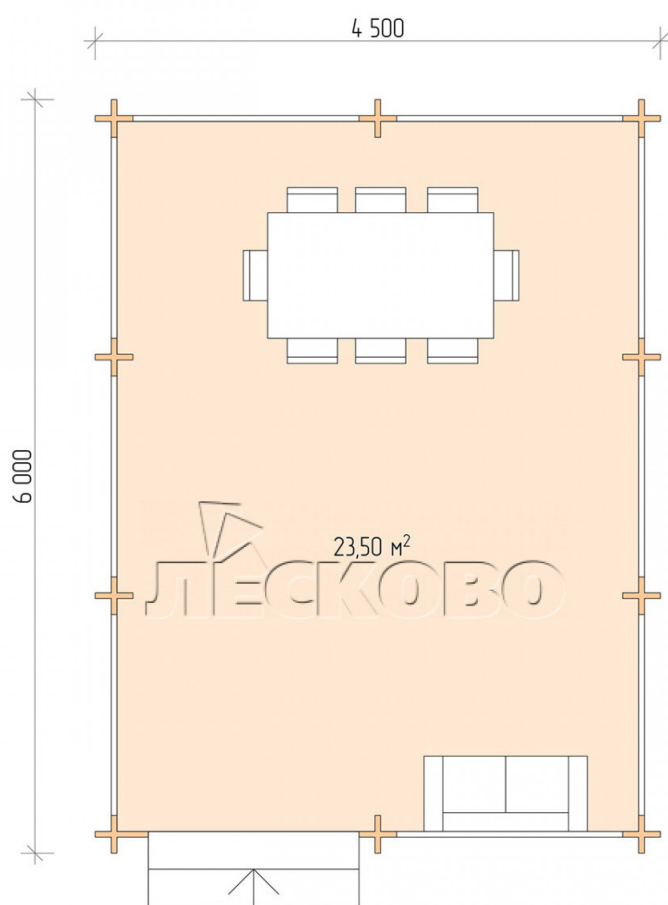

Pavillion "BS" serie 4.5×6

Projektanmessungen

4.5 × 6 / 24 m²

Цена

3.904 €

Balken

45 mm

65 mm
+ 831 €

Zusammenbau eines Hausbausatzes

Keine Montage erforderlich

Montage erforderlich
+ 976 €

Projektplanung

Разрез

Haus Kit

- Wall kit: mini-chamber drying chamber 44 × 145 mm with bowls for the project. The material of the

tree is spruce, pine (GOST 8486). Humidity 12-14%. The height of the walls is 2.16 m;

- Logs, lower harness: board 45 × 145 mm chamber drying 10-12%;
- Floors: floorboard 35 mm, chamber drying;
- Ceiling: imitation of a bar 20 × 135 mm, chamber drying;
- Platbands: dry planed board 20 × 100 mm;
- Roof: shingles;